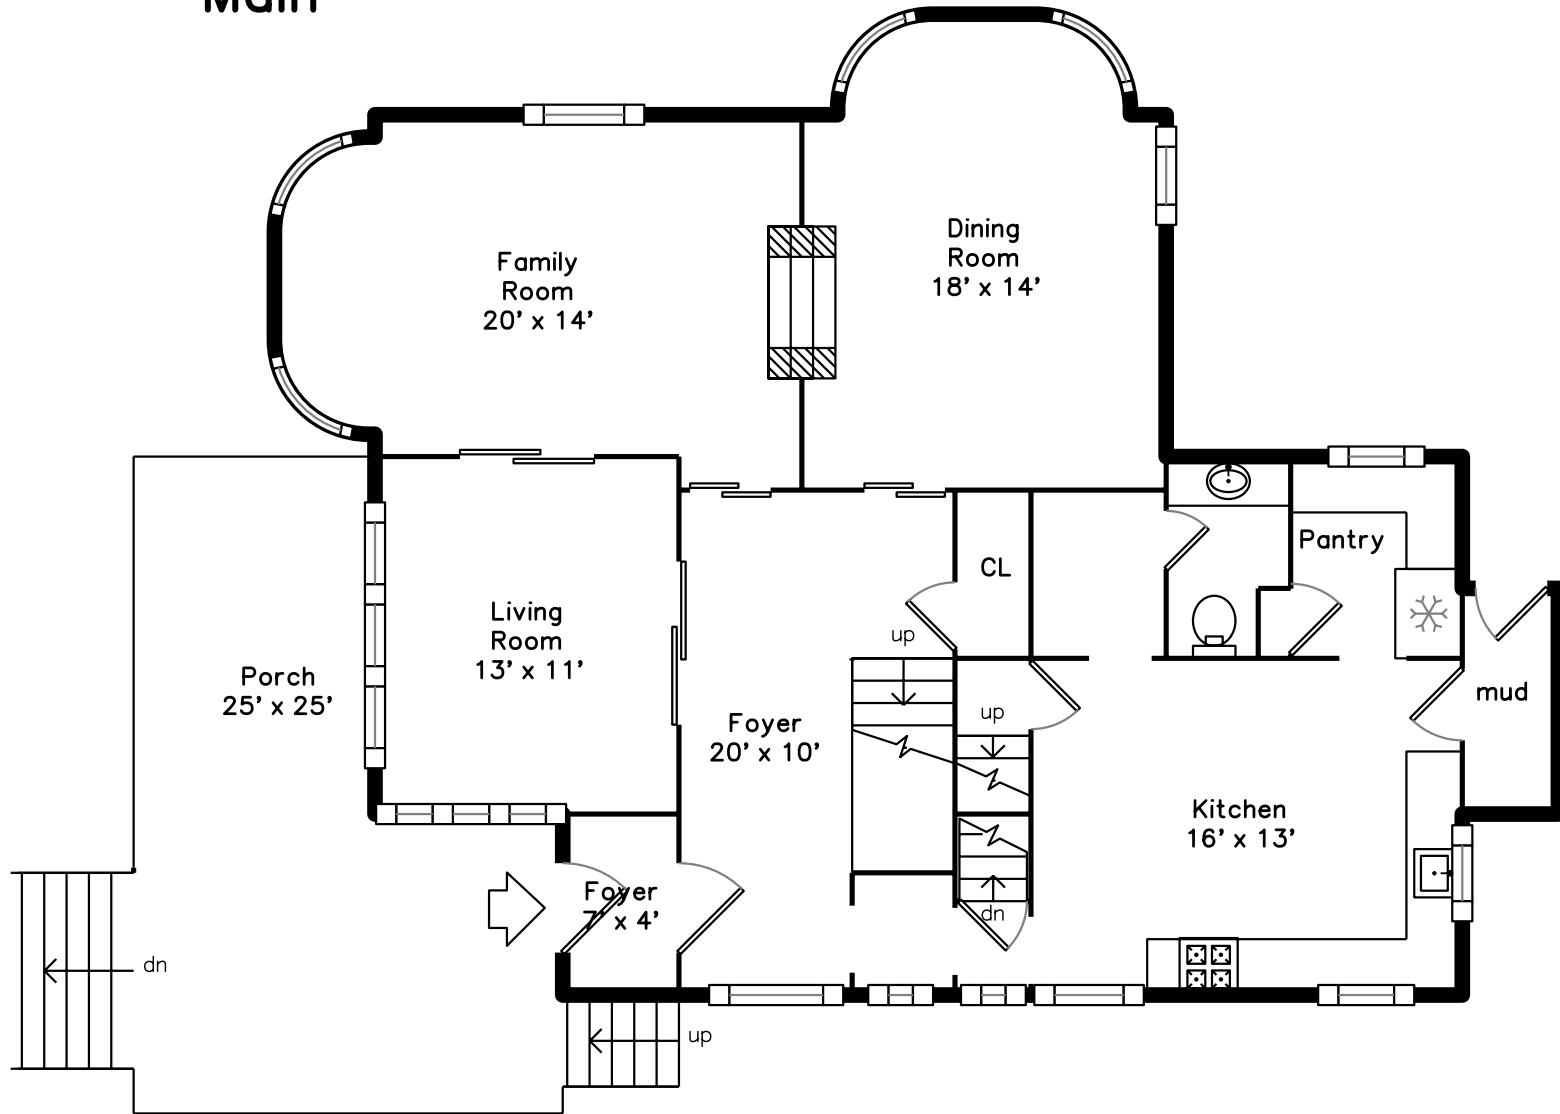

Top

Main

Upper

**71 Montview Street
Boston, MA 02132**

PicturePlan by  vis-home

Measurements may not be 100% accurate.
Floor plans are provided for convenience only.
Room sizes are not used to calculate area.

Top

Upper

Main

Outside

Outside

Outside

Porch

Foyer

Family Room

Family Room

Kitchen

Kitchen

Dining Room

Pantry

Hall

Bedroom

Bedroom

Bedroom

Bedroom

Bedroom

Bedroom

Bathroom

Bedroom

Bedroom