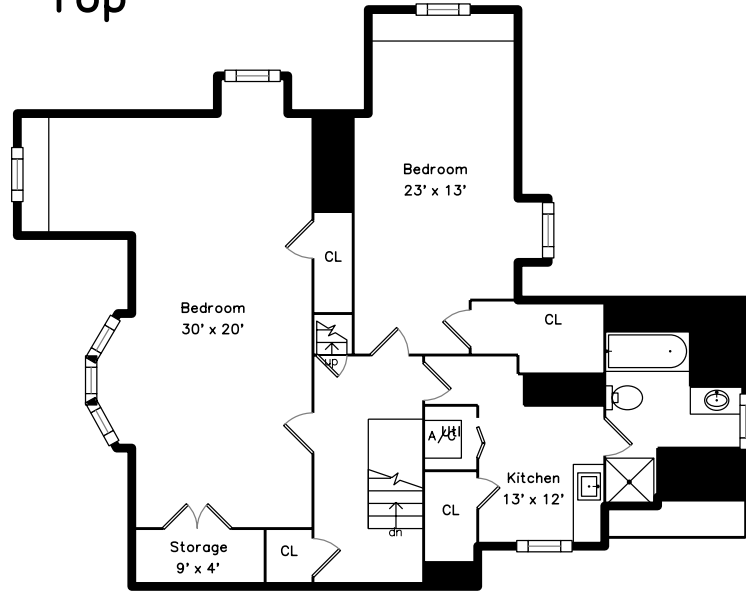

Top

Main

Upper

**71 Montview Street
Boston, MA 02132**

PicturePlan by  vis-home

Measurements may not be 100% accurate.
Floor plans are provided for convenience only.
Room sizes are not used to calculate area.

Top

Upper

Main

Outside

Outside

Outside

Porch

Foyer

Family Room

Family Room

Kitchen

Kitchen

Dining Room

Pantry

Hall

Bedroom

Bedroom

Bedroom

Bedroom

Bedroom

Bedroom

Bathroom

Bedroom

Bedroom