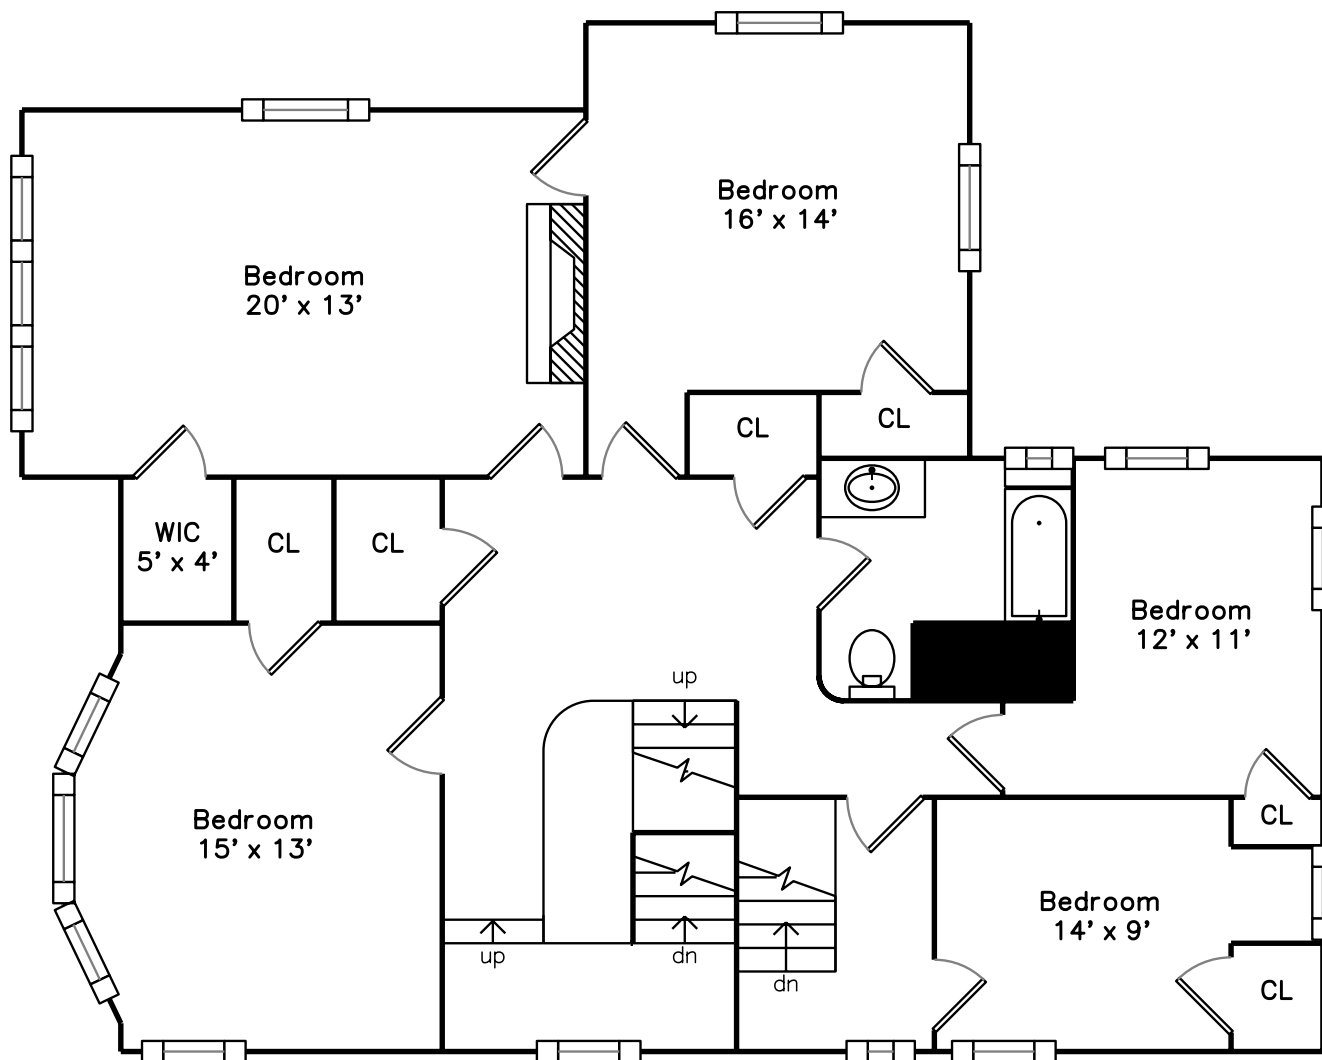

Top

Main

Upper

**71 Montview Street
Boston, MA 02132**

PicturePlan by  vis-home

Measurements may not be 100% accurate.
Floor plans are provided for convenience only.
Room sizes are not used to calculate area.

Top

Upper

Main

Outside

Outside

Outside

Porch

Foyer

Family Room

Family Room

Kitchen

Kitchen

Dining Room

Pantry

Hall

Bedroom

Bedroom

Bedroom

Bedroom

Bedroom

Bedroom

Bathroom

Bedroom

Bedroom