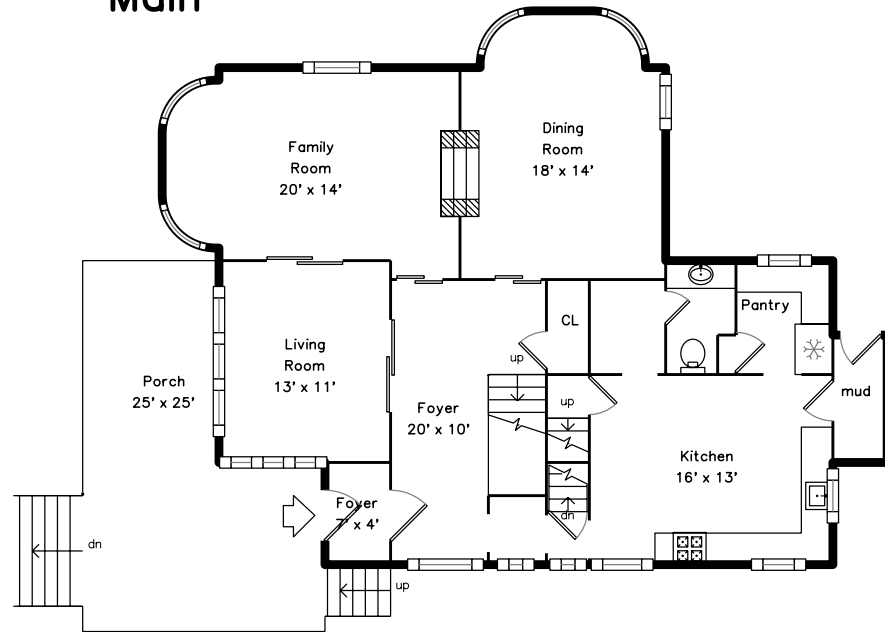

Top

Main

Upper

**71 Montview Street
Boston, MA 02132**

PicturePlan by  vis-home

Measurements may not be 100% accurate.
Floor plans are provided for convenience only.
Room sizes are not used to calculate area.

Top

Upper

Main

Outside

Outside

Outside

Porch

Foyer

Family Room

Family Room

Kitchen

Kitchen

Dining Room

Pantry

Hall

Bedroom

Bedroom

Bedroom

Bedroom

Bedroom

Bedroom

Bathroom

Bedroom

Bedroom