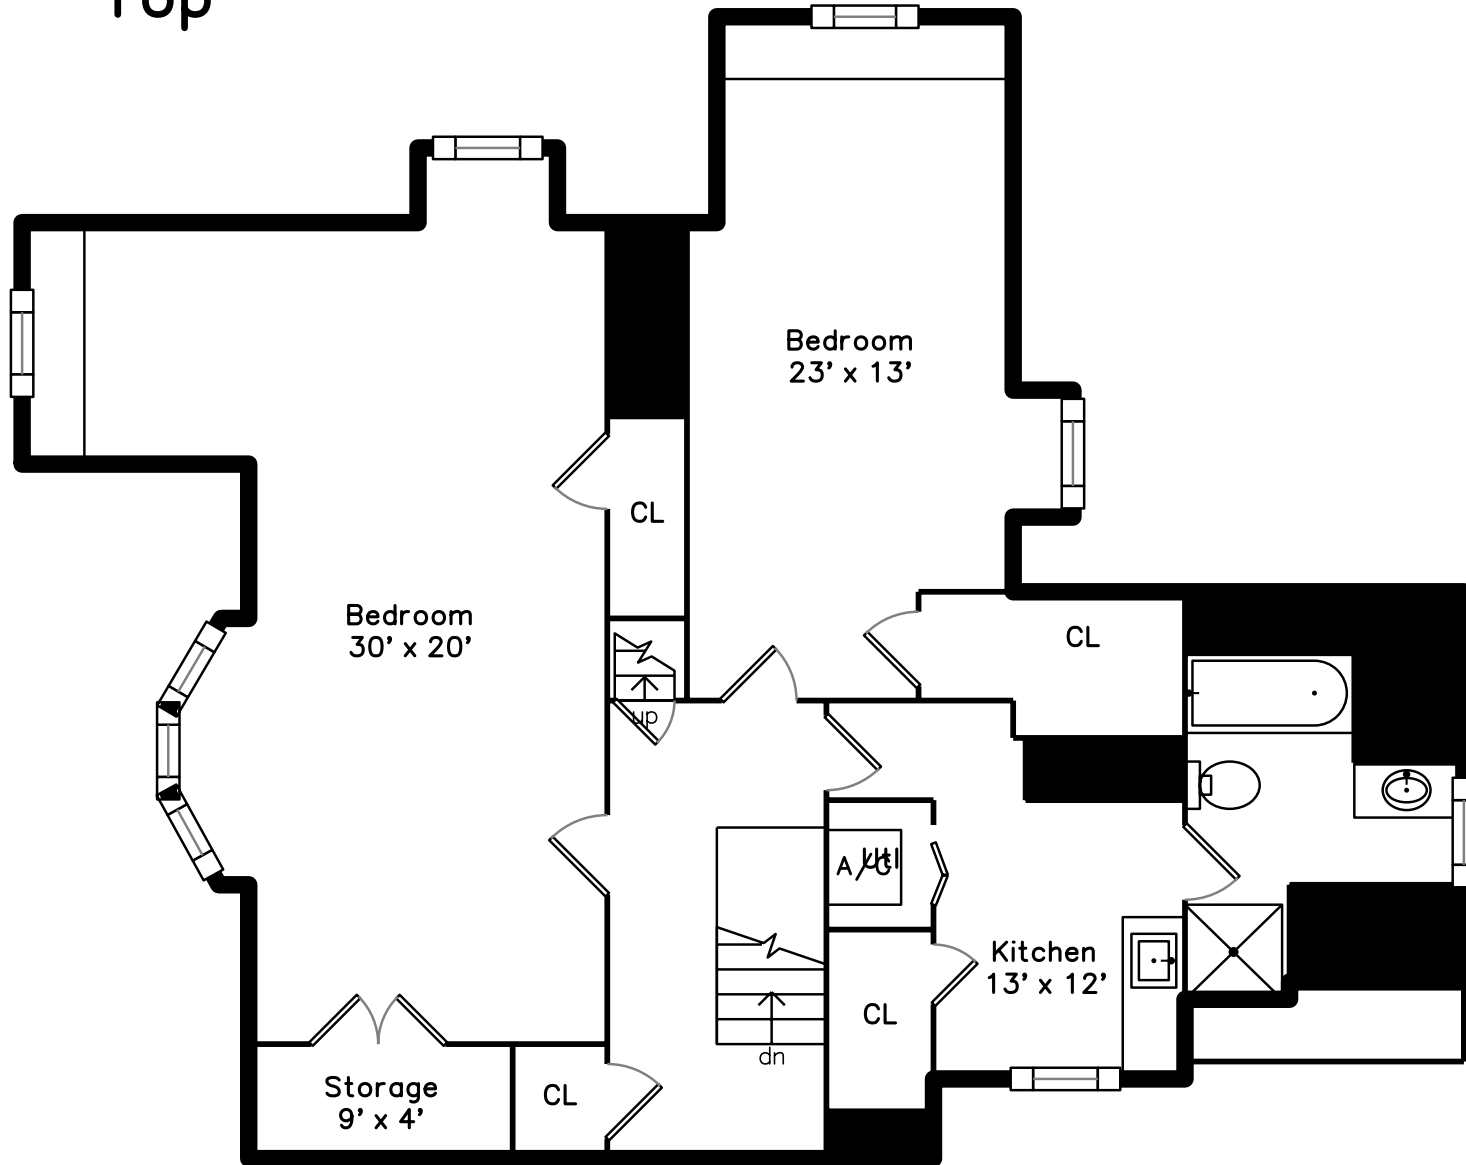

Top

Main

Upper

**71 Montview Street
Boston, MA 02132**

PicturePlan by  vis-home

Measurements may not be 100% accurate.
Floor plans are provided for convenience only.
Room sizes are not used to calculate area.

Top

Upper

Main

Outside

Outside

Outside

Porch

Foyer

Family Room

Family Room

Kitchen

Kitchen

Dining Room

Pantry

Hall

Bedroom

Bedroom

Bedroom

Bedroom

Bedroom

Bedroom

Bathroom

Bedroom

Bedroom