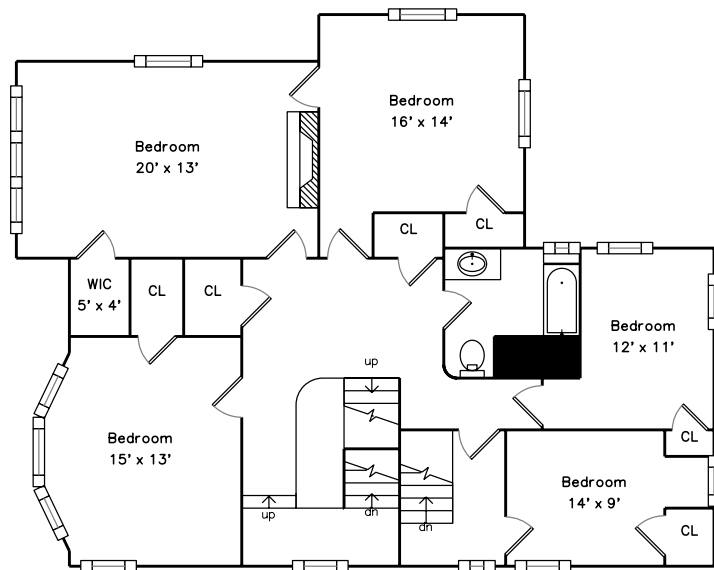

Top

Main

Upper

**71 Montview Street
Boston, MA 02132**

PicturePlan by  vis-home

Measurements may not be 100% accurate.
Floor plans are provided for convenience only.
Room sizes are not used to calculate area.

Top

Upper

Main

Outside

Outside

Outside

Porch

Foyer

Family Room

Family Room

Kitchen

Kitchen

Dining Room

Pantry

Hall

Bedroom

Bedroom

Bedroom

Bedroom

Bedroom

Bedroom

Bathroom

Bedroom

Bedroom