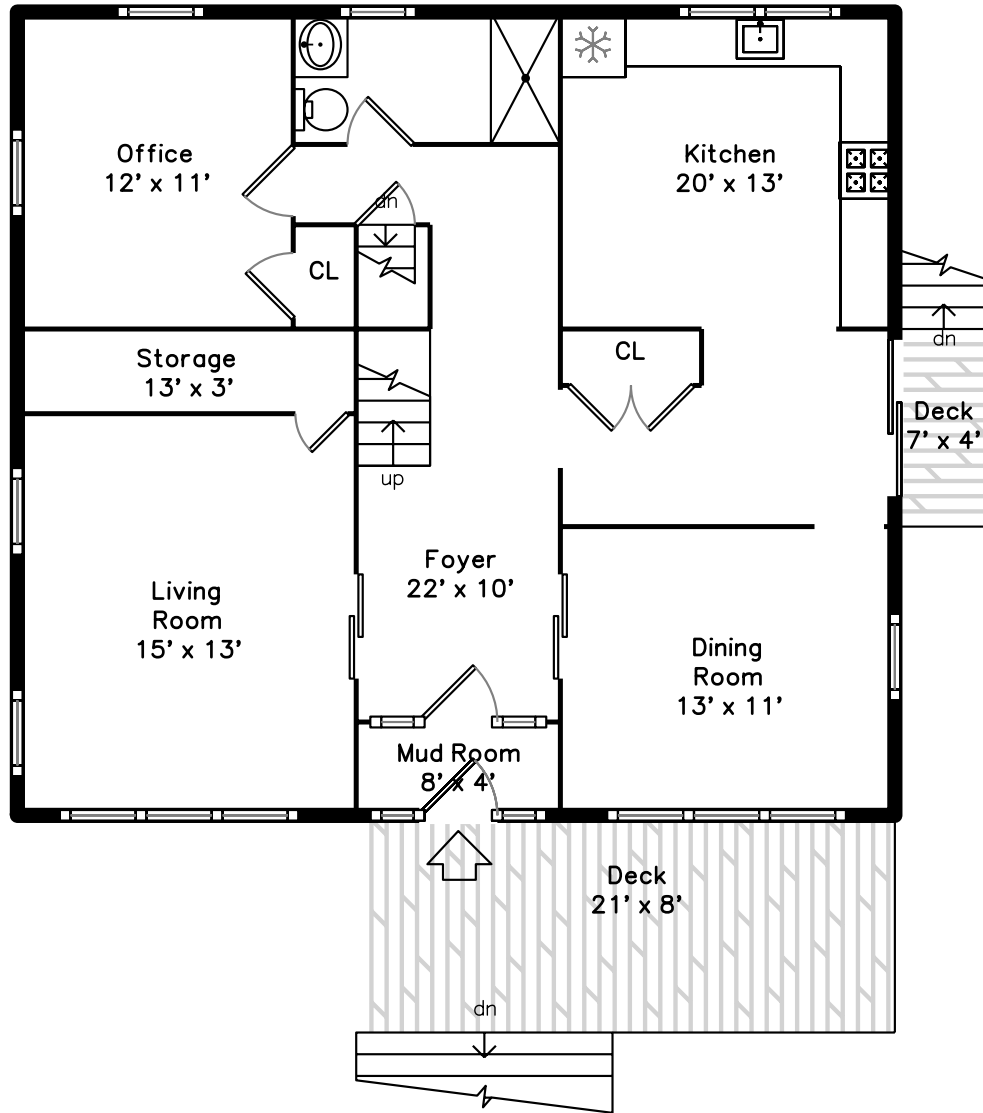

**364 Arborway  
Boston, MA 02130**

PicturePlan by vis-home

Measurements may not be 100% accurate.  
Floor plans are provided for convenience only.  
Room sizes are not used to calculate area.

Top

Bedroom  
31' x 18'

# Upper

# Main

Deck

Deck

Deck

Foyer

Foyer

Living Room

Living Room

Dining Room