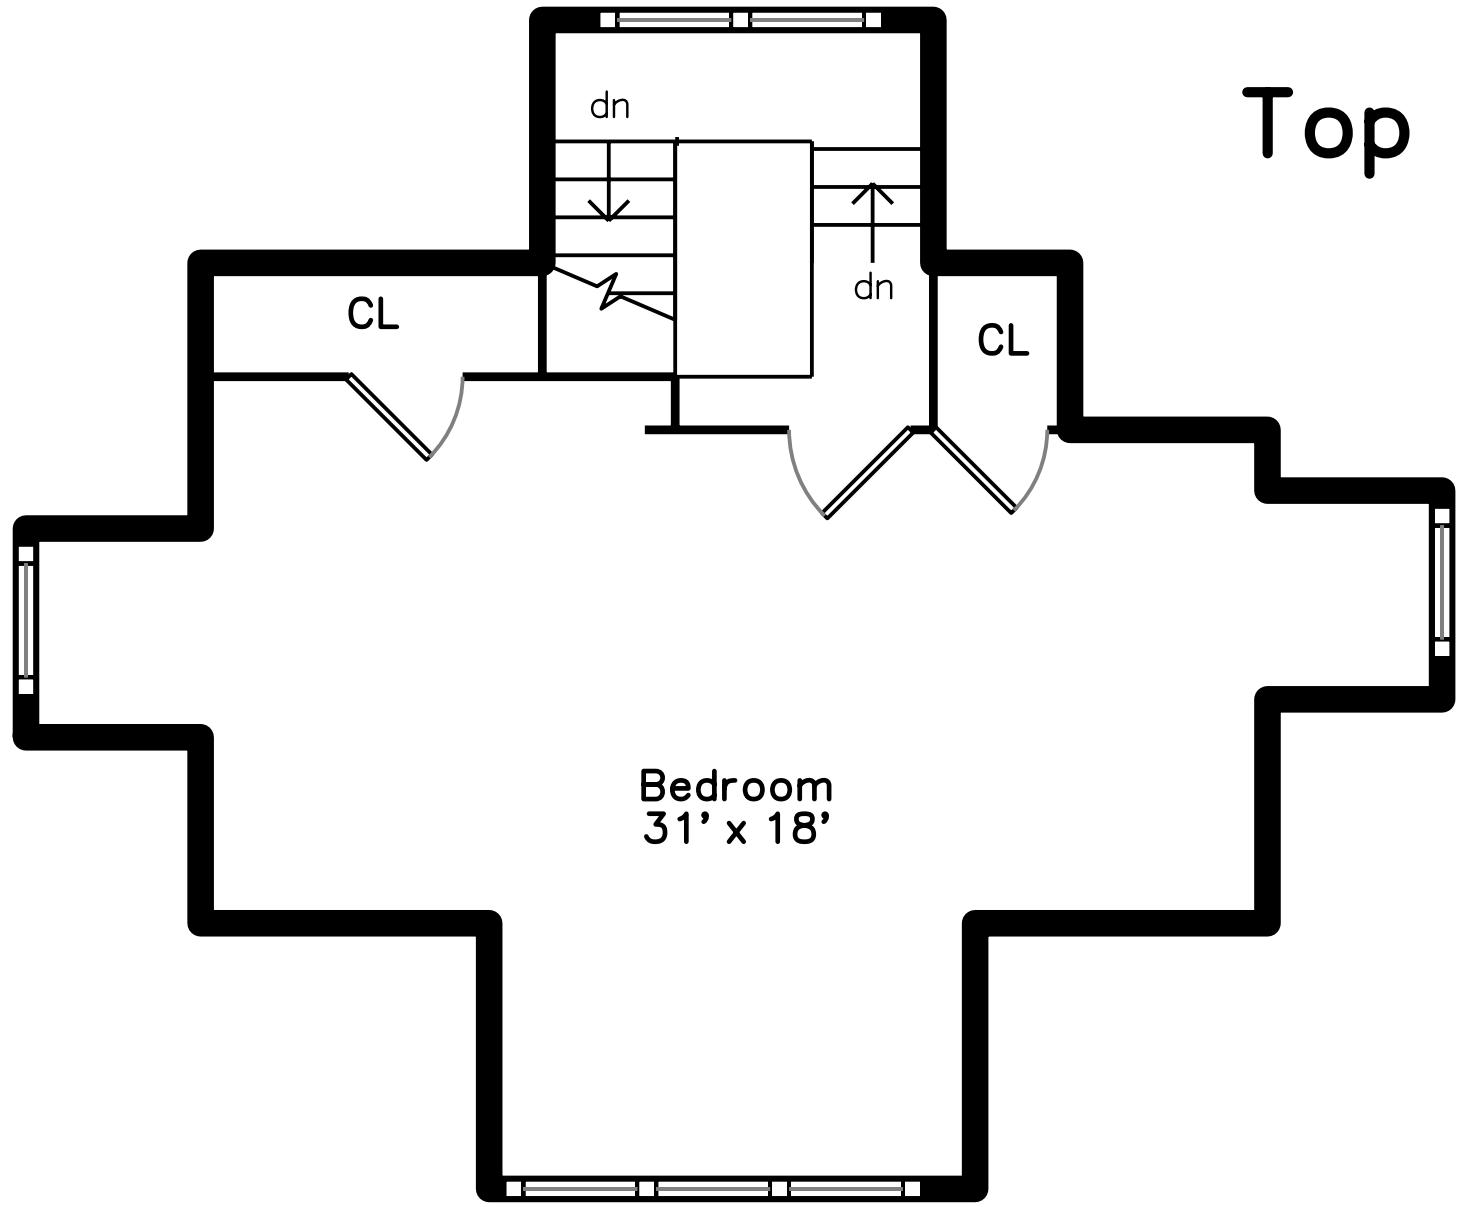

**364 Arborway  
Boston, MA 02130**

PicturePlan by vis-home

Measurements may not be 100% accurate.  
Floor plans are provided for convenience only.  
Room sizes are not used to calculate area.

Top

Bedroom  
31' x 18'

Deck

Deck

Deck

Foyer

Foyer

Living Room

Living Room

Dining Room

Bedroom

Bathroom

Bedroom

Bedroom

Recreation Room