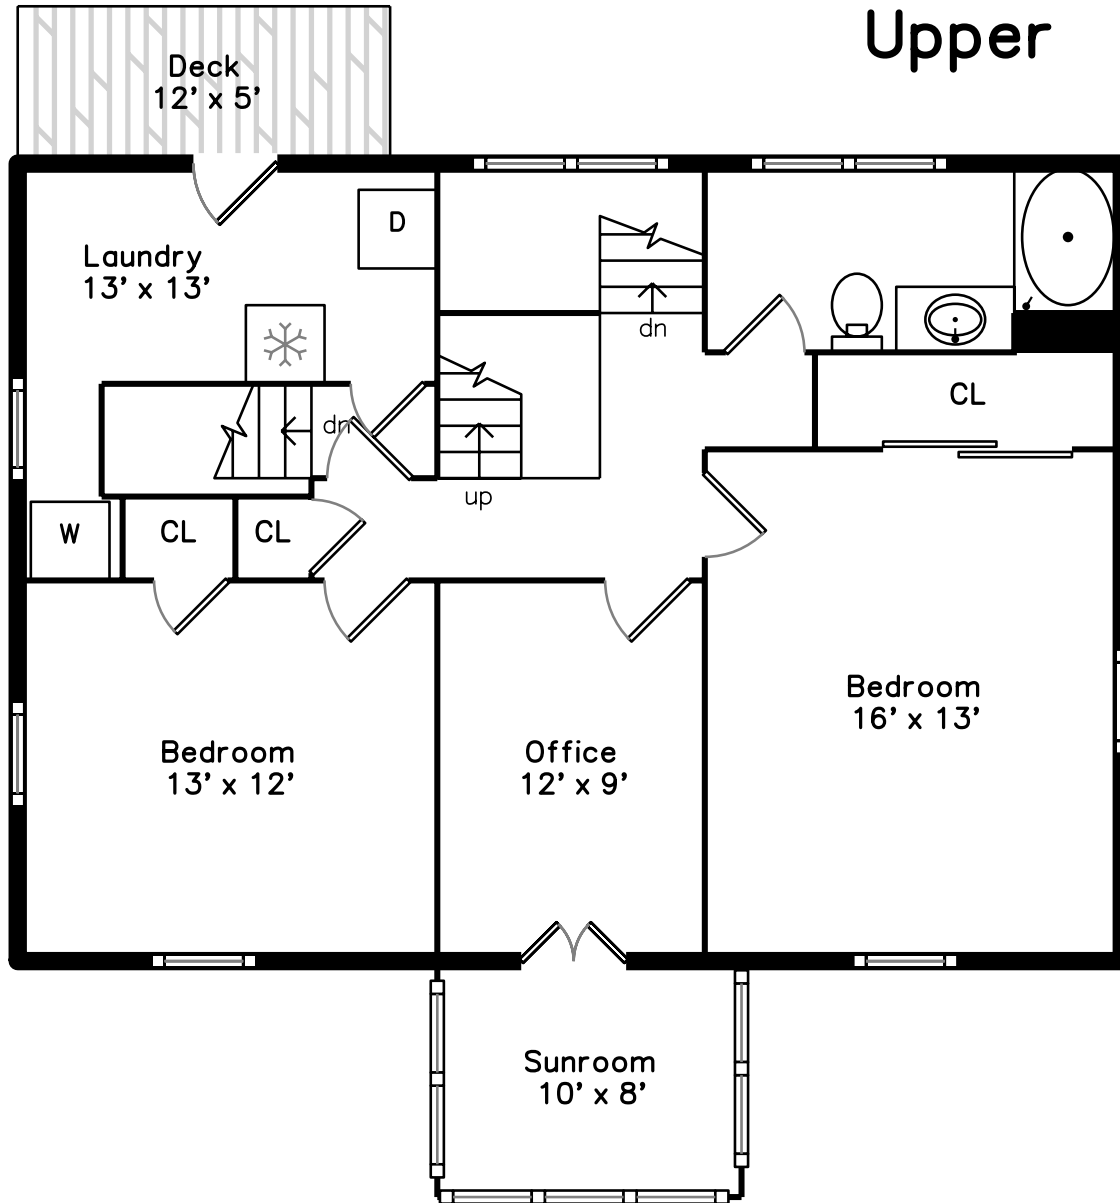

**364 Arborway  
Boston, MA 02130**

PicturePlan by vis-home

Measurements may not be 100% accurate.  
Floor plans are provided for convenience only.  
Room sizes are not used to calculate area.

Top

Bedroom  
31' x 18'

# Upper

Deck

Deck

Deck

Foyer

Foyer

Living Room

Living Room

Dining Room

Bedroom

Bathroom

Bedroom

Bedroom

Recreation Room