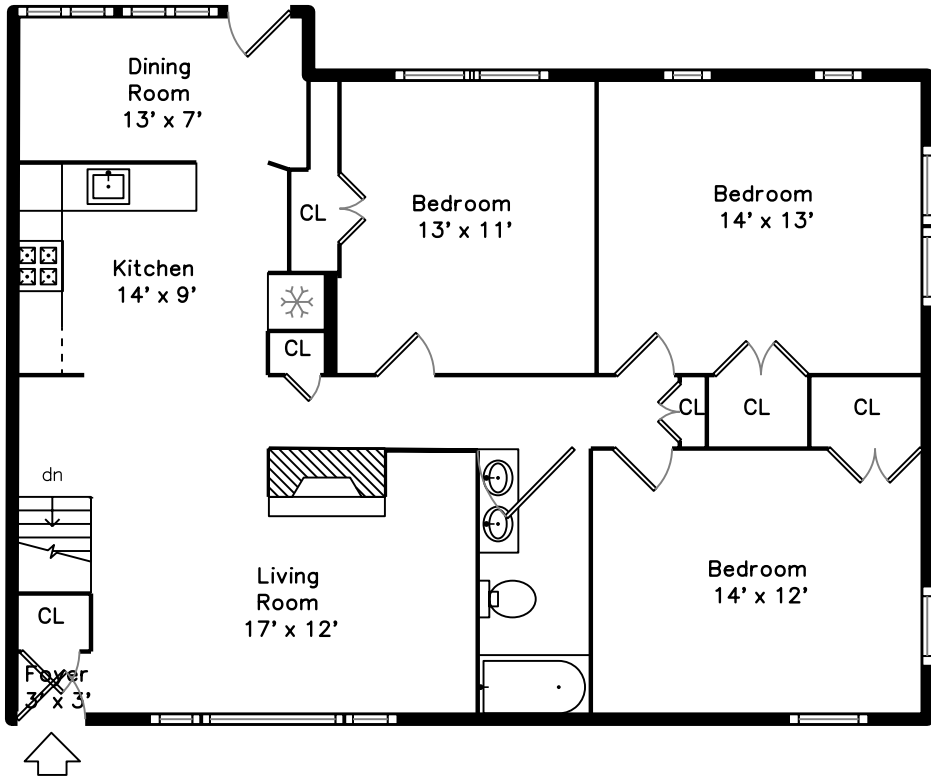

Main

Lower

25 Bow Street
Stoneham, MA 02180

PicturePlan by vis-home

Measurements may not be 100% accurate.
Floor plans are provided for convenience only.
Room sizes are not used to calculate area.

Main

Lower

3D View – TopDown

3D View – TopDown