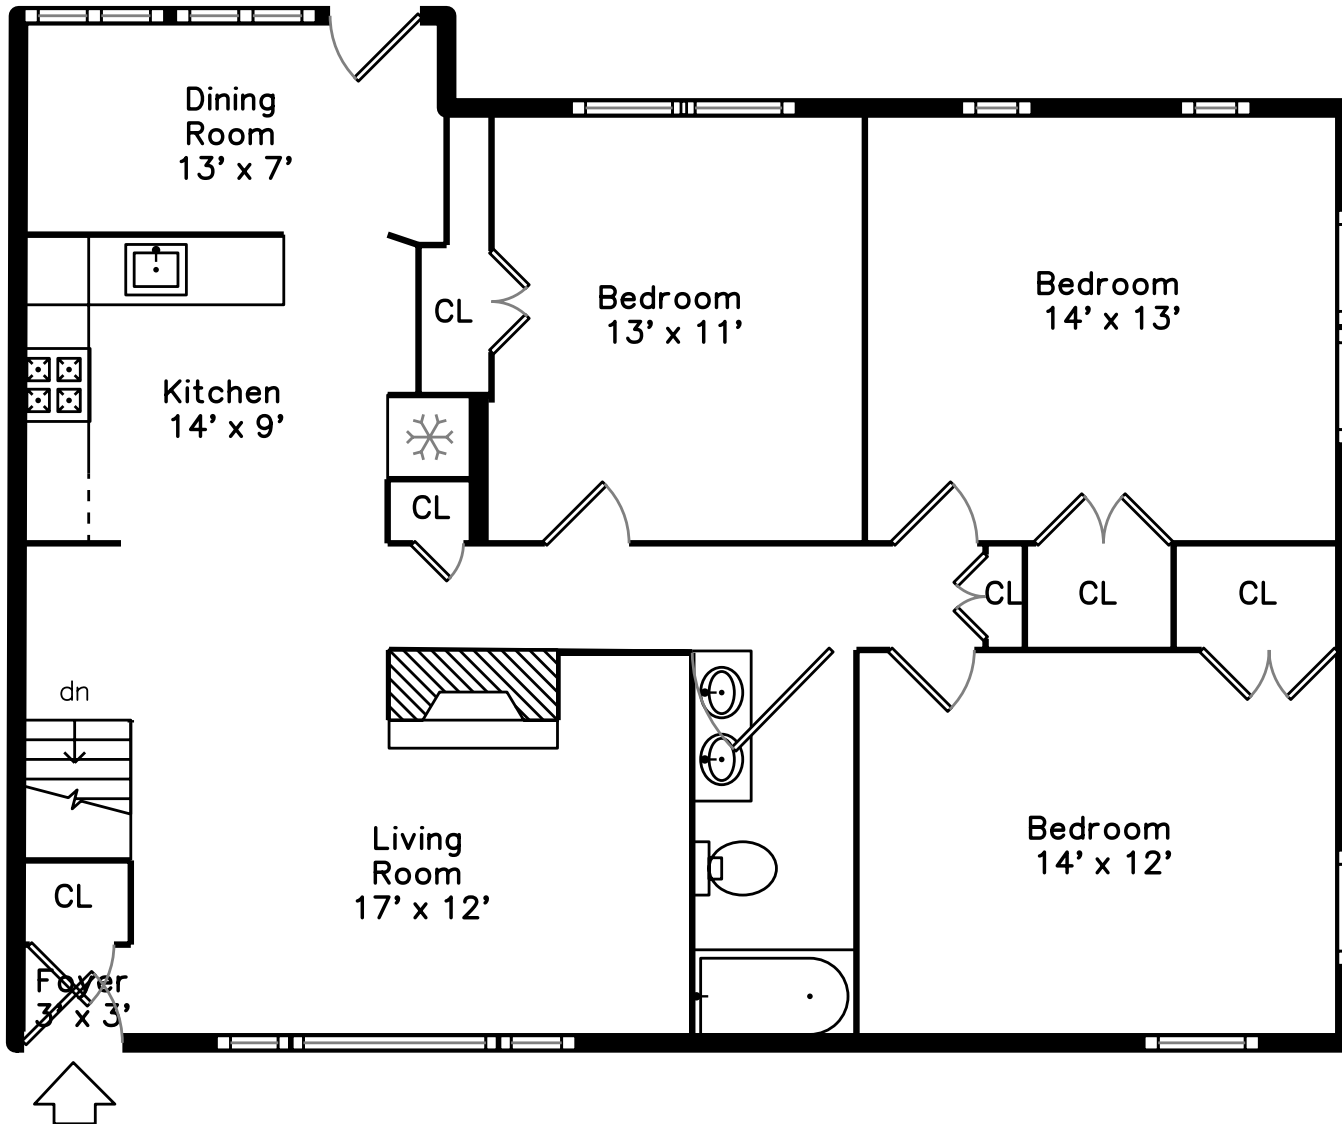

Main

Lower

25 Bow Street
Stoneham, MA 02180

PicturePlan by vis-home

Measurements may not be 100% accurate.
Floor plans are provided for convenience only.
Room sizes are not used to calculate area.

Main

Lower

3D View – TopDown

3D View – TopDown