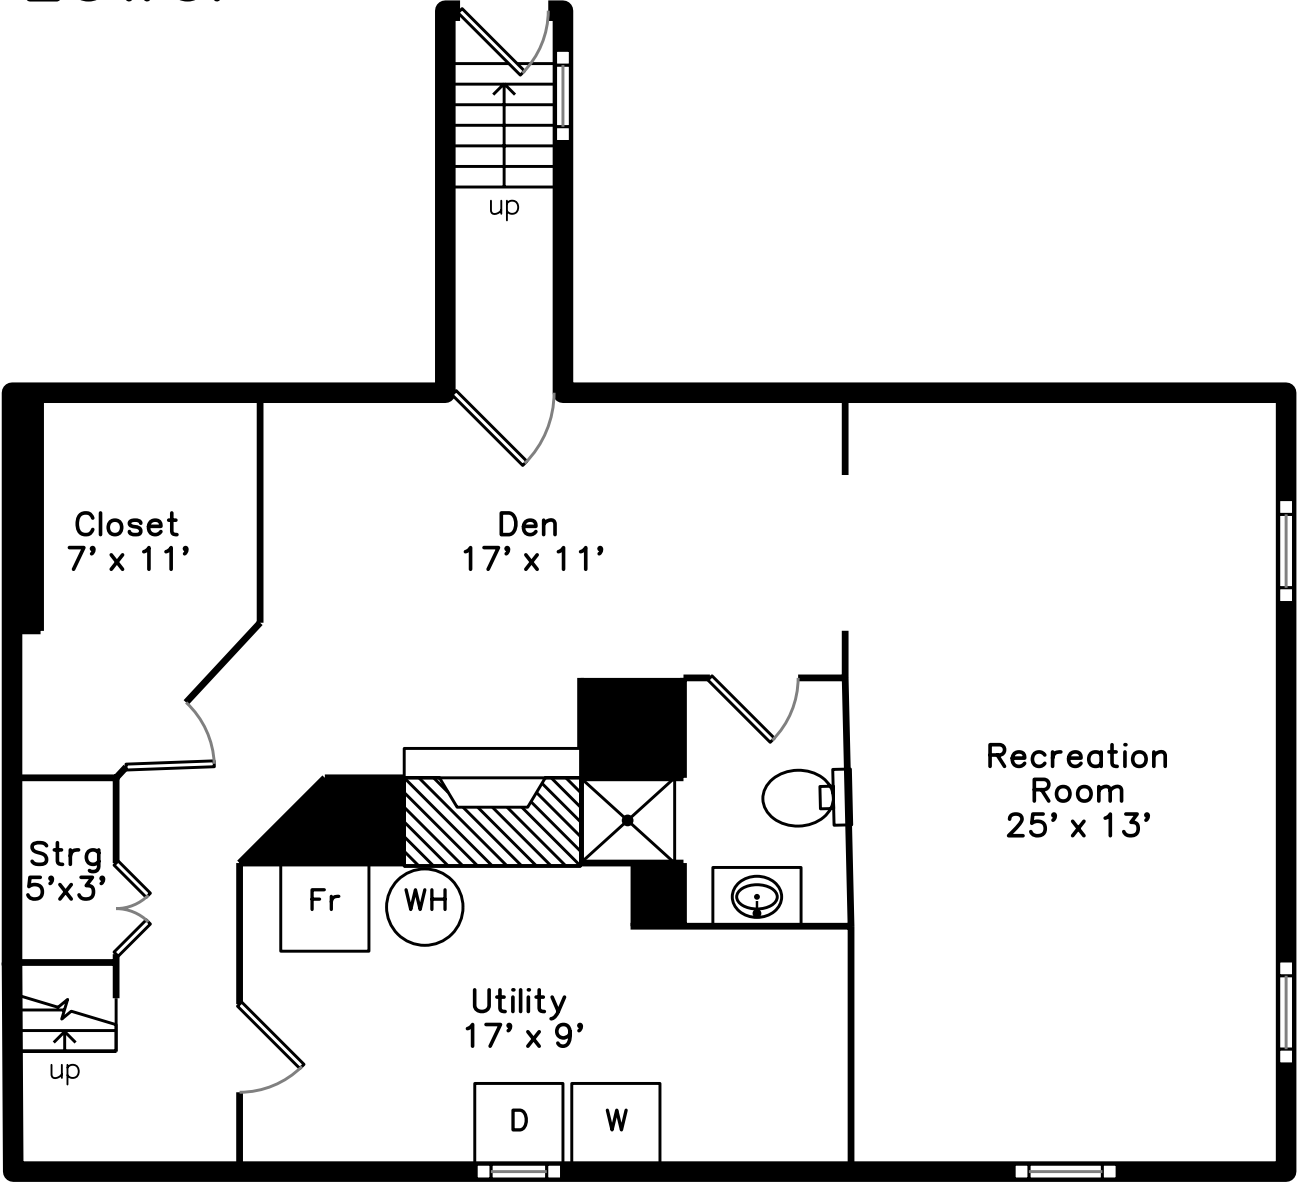

Main

Lower

25 Bow Street
Stoneham, MA 02180

PicturePlan by vis-home

Measurements may not be 100% accurate.
Floor plans are provided for convenience only.
Room sizes are not used to calculate area.

Main

Lower

3D View – TopDown

3D View – TopDown