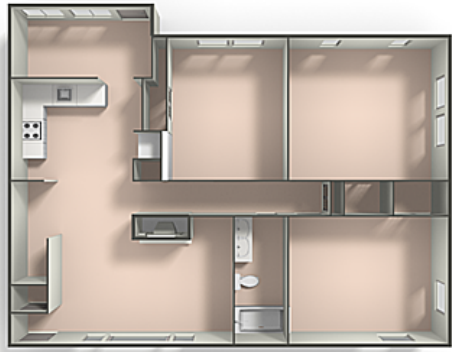

Main

Lower

25 Bow Street
Stoneham, MA 02180

PicturePlan by vis-home

Measurements may not be 100% accurate.
Floor plans are provided for convenience only.
Room sizes are not used to calculate area.

Main

Lower

3D View – TopDown

3D View – TopDown