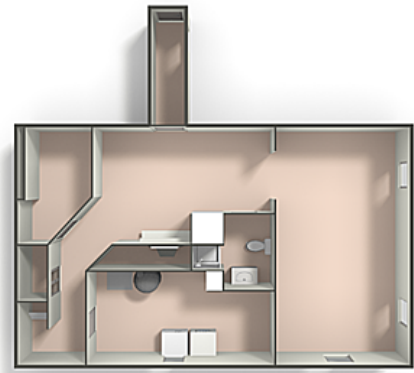

Main

Lower

25 Bow Street
Stoneham, MA 02180

PicturePlan by vis-home

Measurements may not be 100% accurate.
Floor plans are provided for convenience only.
Room sizes are not used to calculate area.

Main

Lower

3D View – TopDown

3D View – TopDown