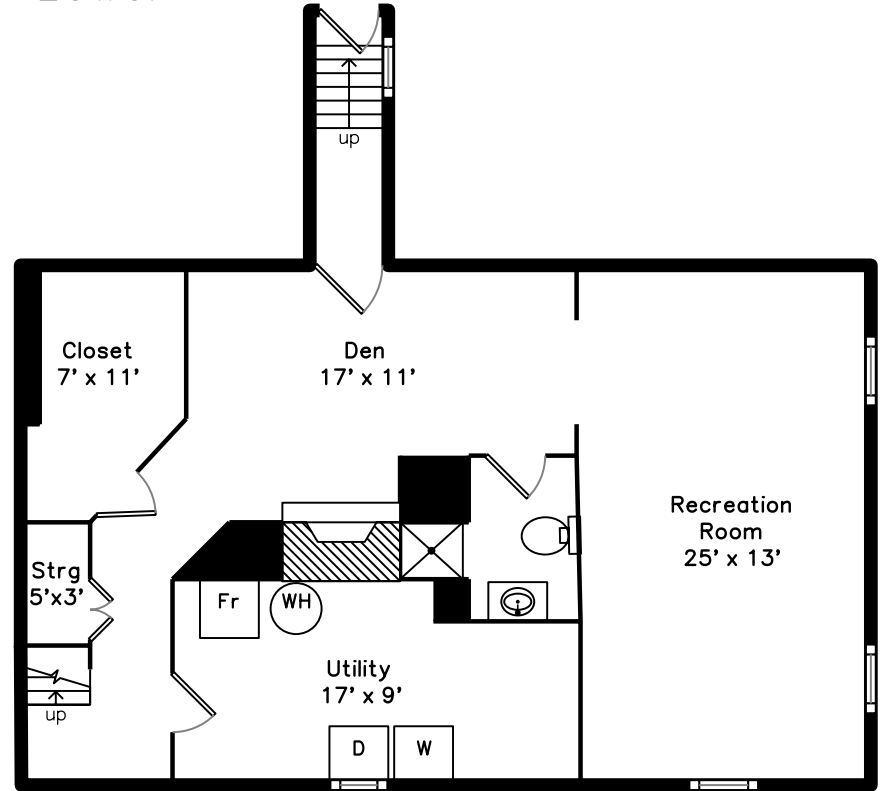

Main

Lower

25 Bow Street
Stoneham, MA 02180

PicturePlan by vis-home

Measurements may not be 100% accurate.
Floor plans are provided for convenience only.
Room sizes are not used to calculate area.

Main

Lower

3D View – TopDown

3D View – TopDown