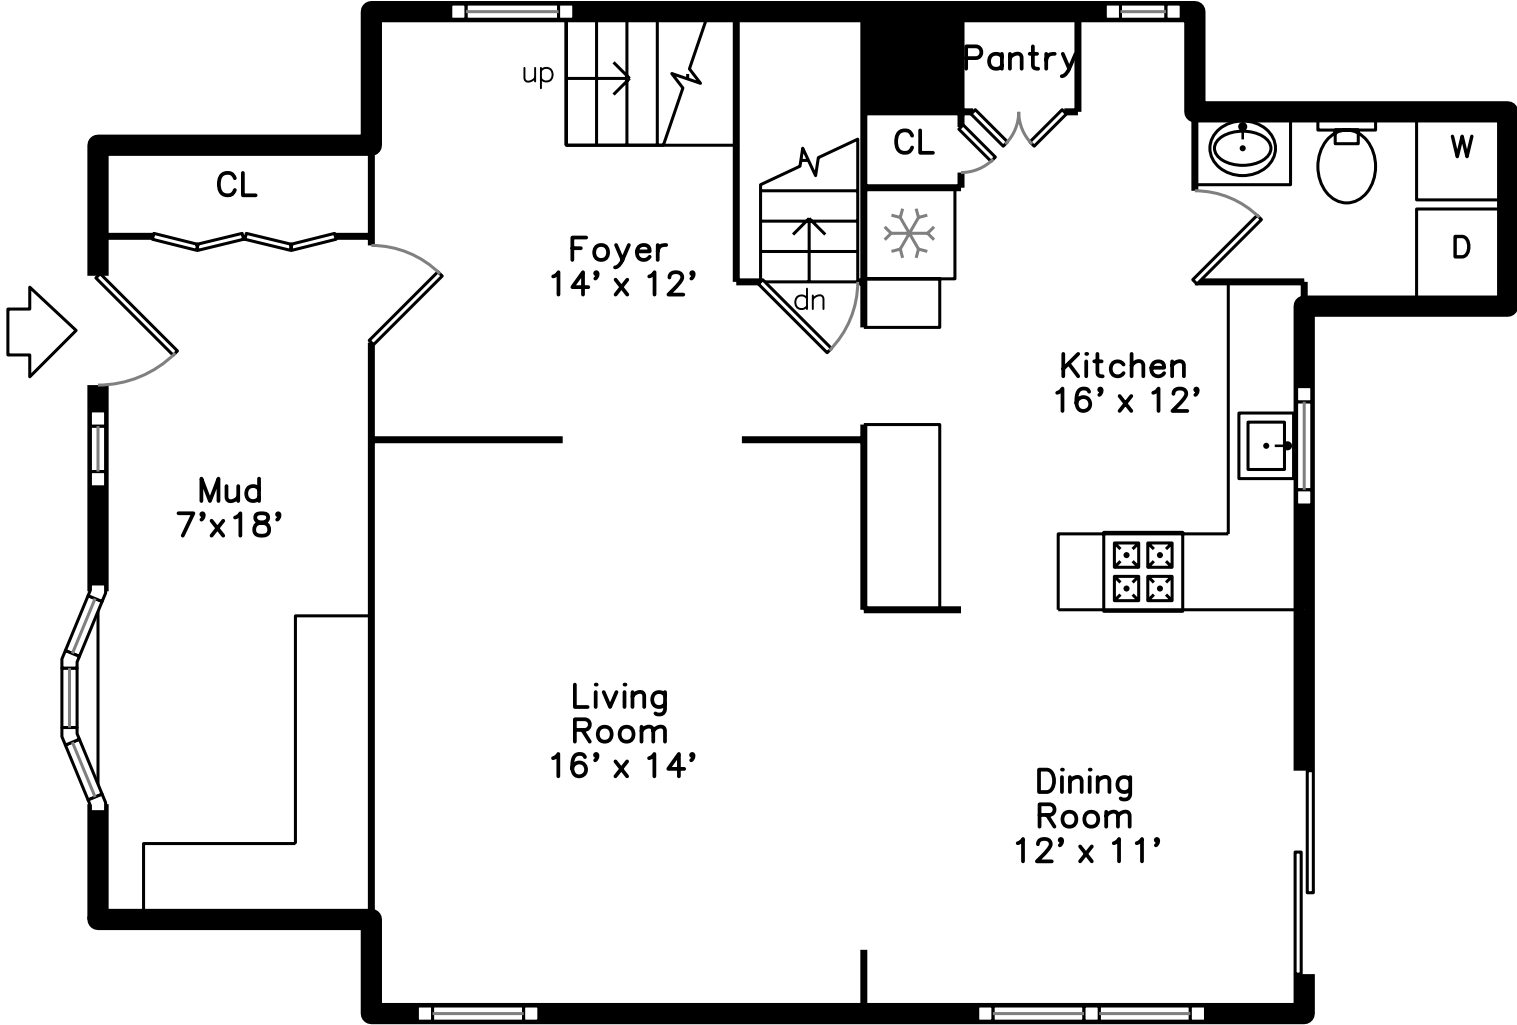

Upper

Main

25 Great Road
Maynard, MA 01754

PicturePlan by  vis-home
Measurements may not be 100% accurate.
Floor plans are provided for convenience only.
Room sizes are not used to calculate area.

Upper

Main

Back

Foyer

Foyer

Living Room

Living Room

Dining Room

Dining Room

Dining Room

Kitchen

Kitchen

Kitchen

Powder Room

Mud Room

Mud Room

Bedroom

Bedroom

Bedroom

Bedroom

Bedroom

Bedroom

Bedroom

Bathroom