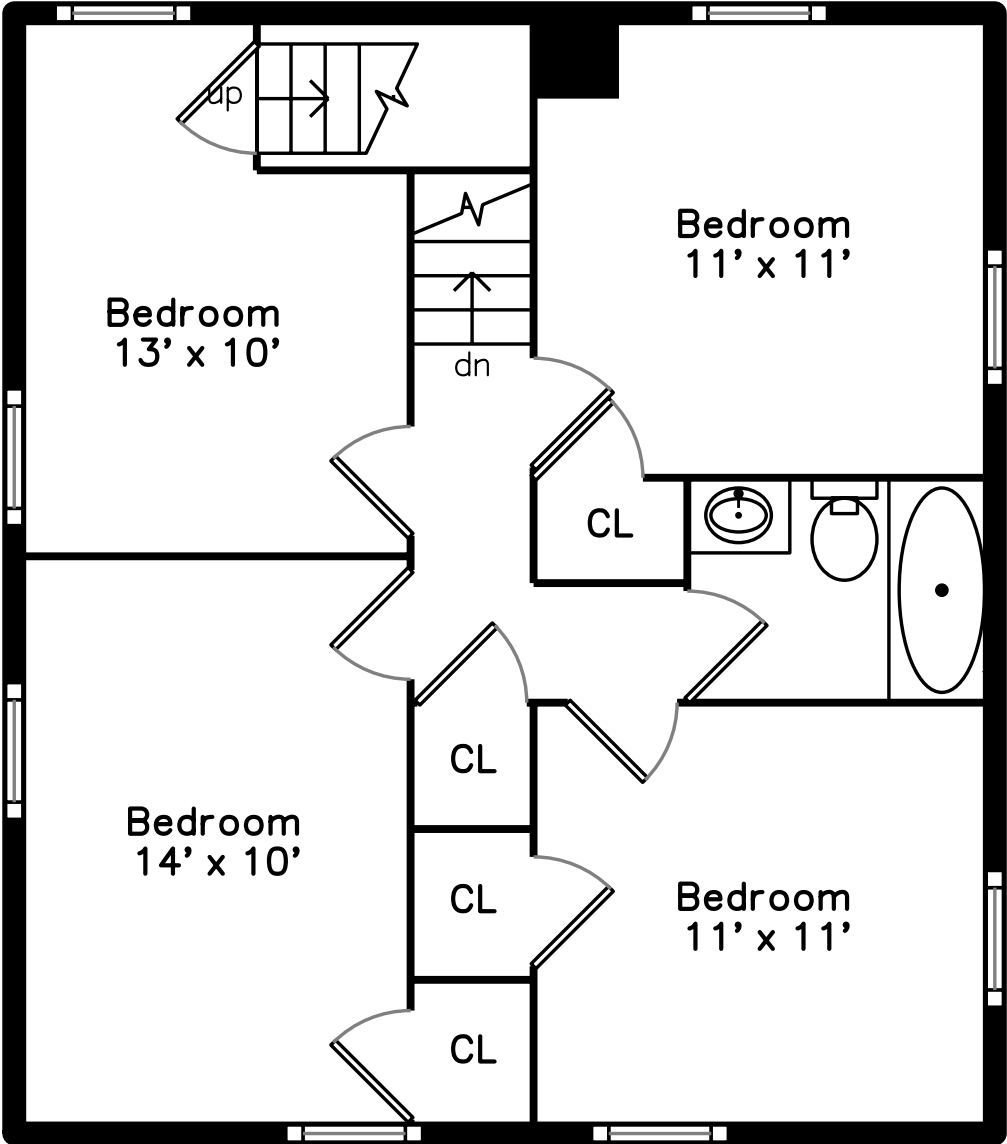

Upper

Main

25 Great Road
Maynard, MA 01754

PicturePlan by  vis-home
Measurements may not be 100% accurate.
Floor plans are provided for convenience only.
Room sizes are not used to calculate area.

Upper

Main

Back

Foyer

Foyer

Living Room

Living Room

Dining Room

Dining Room

Dining Room

Kitchen

Kitchen

Kitchen

Powder Room

Mud Room

Mud Room

Bedroom

Bedroom

Bedroom

Bedroom

Bedroom

Bedroom

Bedroom

Bathroom