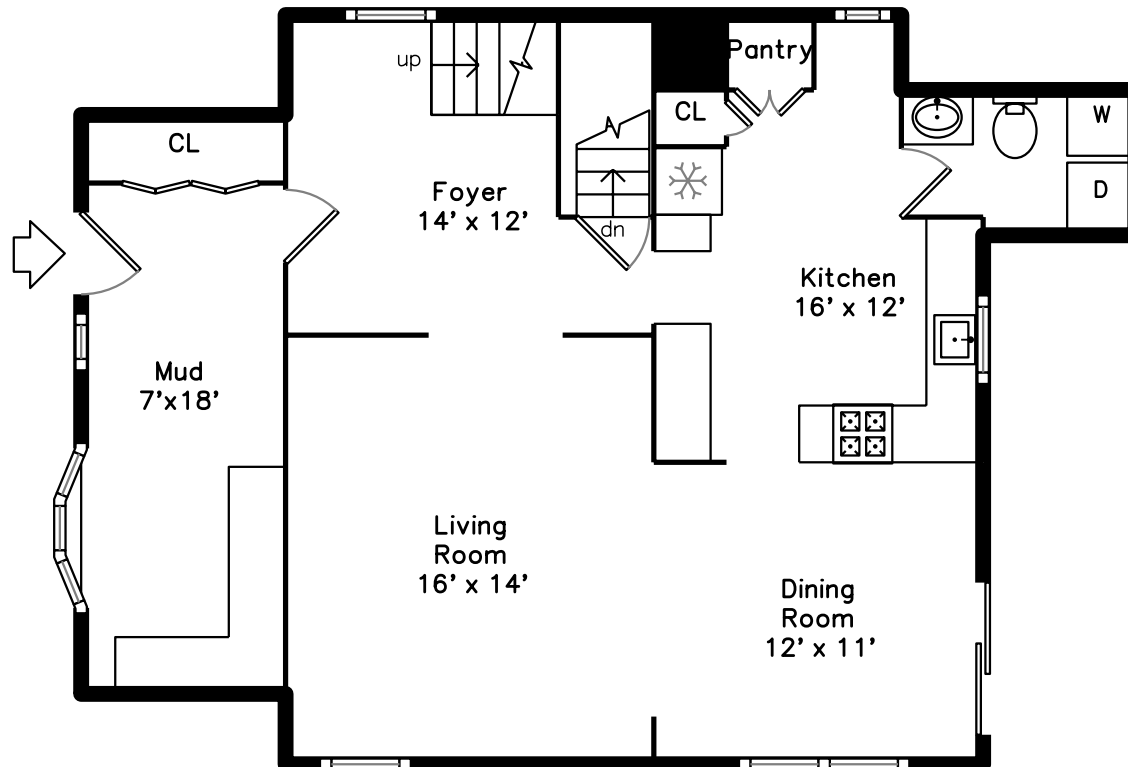

Upper

Main

25 Great Road
Maynard, MA 01754

PicturePlan by  vis-home
Measurements may not be 100% accurate.
Floor plans are provided for convenience only.
Room sizes are not used to calculate area.

Upper

Main

Back

Foyer

Foyer

Living Room

Living Room

Dining Room

Dining Room

Dining Room

Kitchen

Kitchen

Kitchen

Powder Room

Mud Room

Mud Room

Bedroom

Bedroom

Bedroom

Bedroom

Bedroom

Bedroom

Bedroom

Bathroom