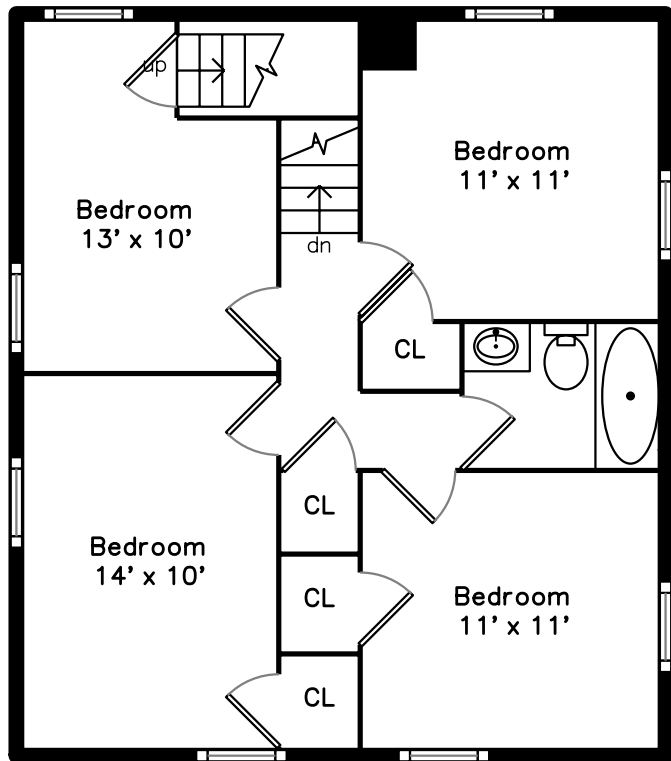

Upper

Main

25 Great Road
Maynard, MA 01754

PicturePlan by  vis-home
Measurements may not be 100% accurate.
Floor plans are provided for convenience only.
Room sizes are not used to calculate area.

Upper

Main

Back

Foyer

Foyer

Living Room

Living Room

Dining Room

Dining Room

Dining Room

Kitchen

Kitchen

Kitchen

Powder Room

Mud Room

Mud Room

Bedroom

Bedroom

Bedroom

Bedroom

Bedroom

Bedroom

Bedroom

Bathroom