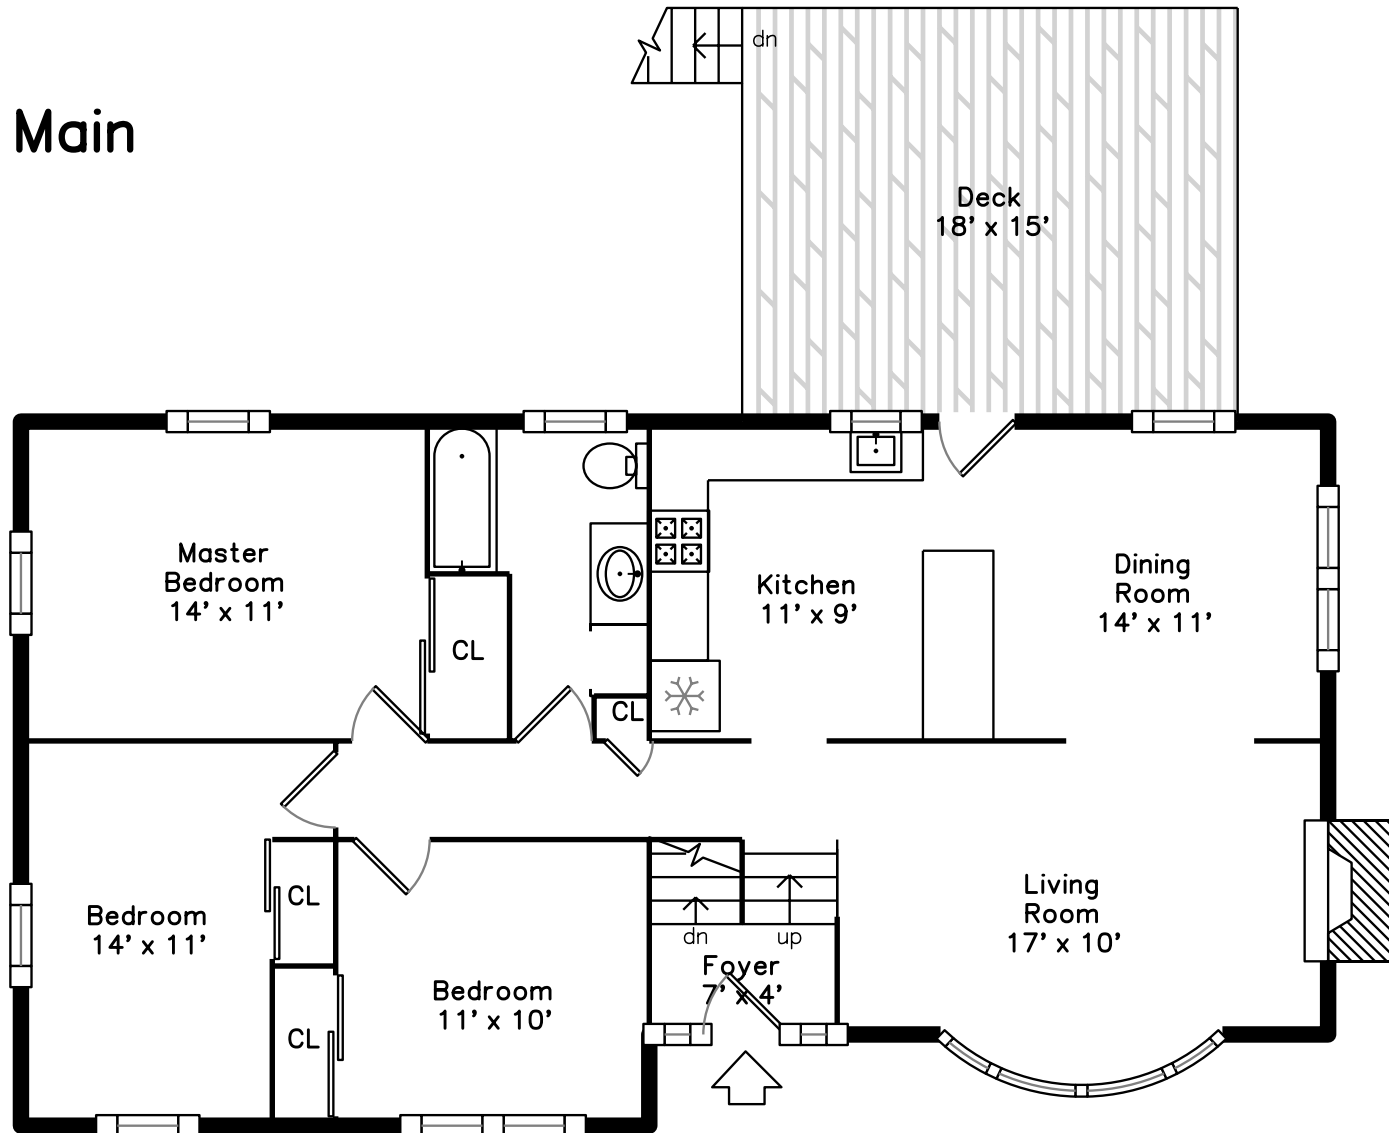

Lower

Main

16 Dover Road
Millis, MA 02054

PicturePlan by  vis-home

Measurements may not be 100% accurate.
Floor plans are provided for convenience only.
Room sizes are not used to calculate area.

Main

Lower

Outside

Outside

Outside

Outside

Outside

Outside

Living Room

Living Room

Dining Room

Dining Room

Kitchen

Kitchen

Kitchen

Master Bedroom

Bedroom

Bedroom

Bathroom

Deck

Bathroom

Family Room

Bathroom

Utility