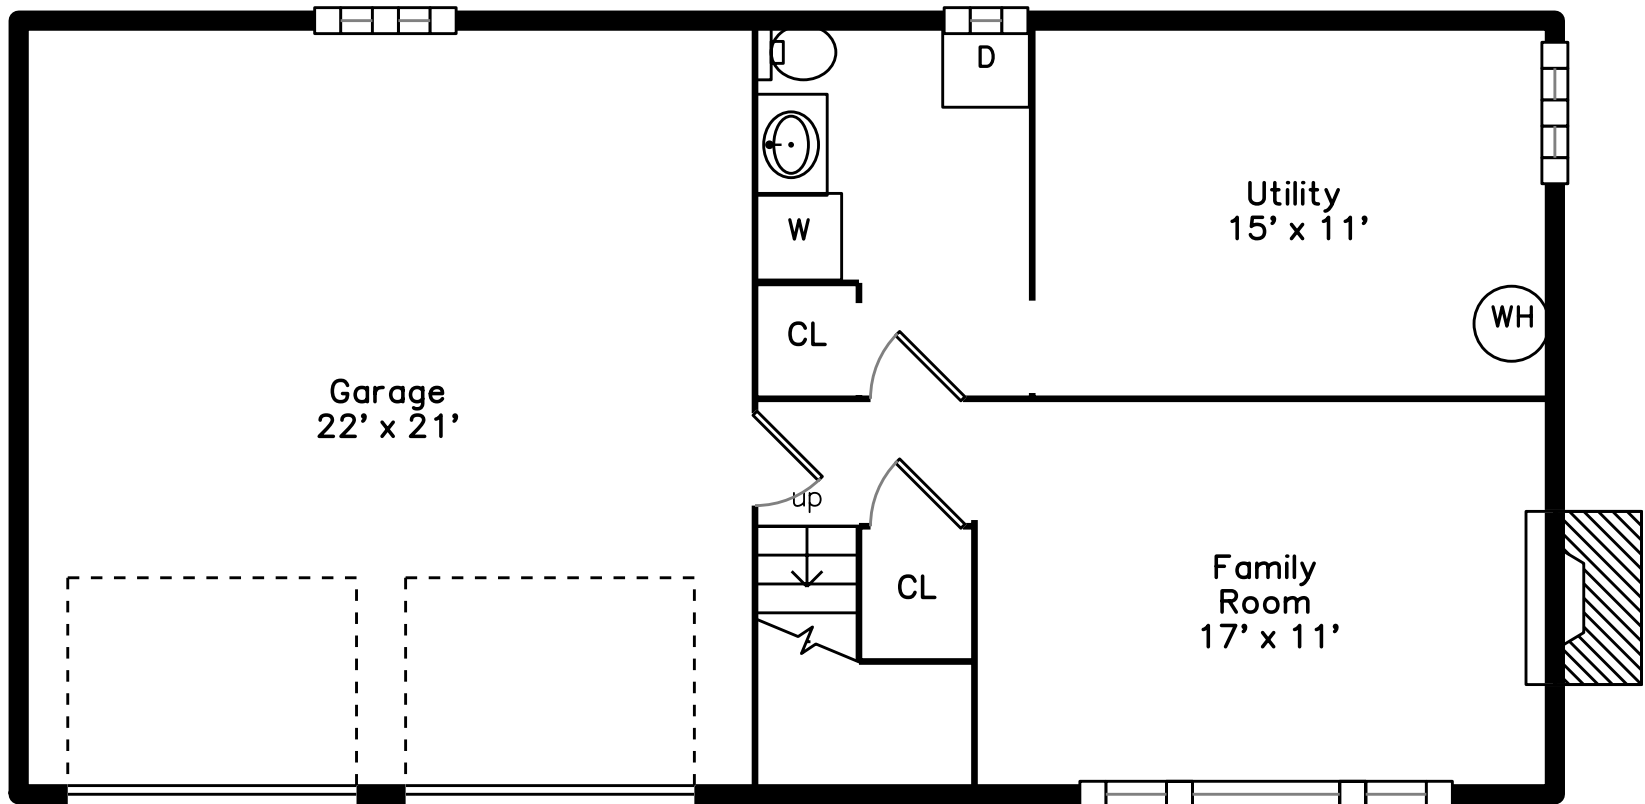

Lower

Main

16 Dover Road
Millis, MA 02054

PicturePlan by  vis-home

Measurements may not be 100% accurate.
Floor plans are provided for convenience only.
Room sizes are not used to calculate area.

Main

Lower

Outside

Outside

Outside

Outside

Outside

Outside

Living Room

Living Room

Dining Room

Dining Room

Kitchen

Kitchen

Kitchen

Master Bedroom

Bedroom

Bedroom

Bathroom

Deck

Bathroom

Family Room

Bathroom

Utility