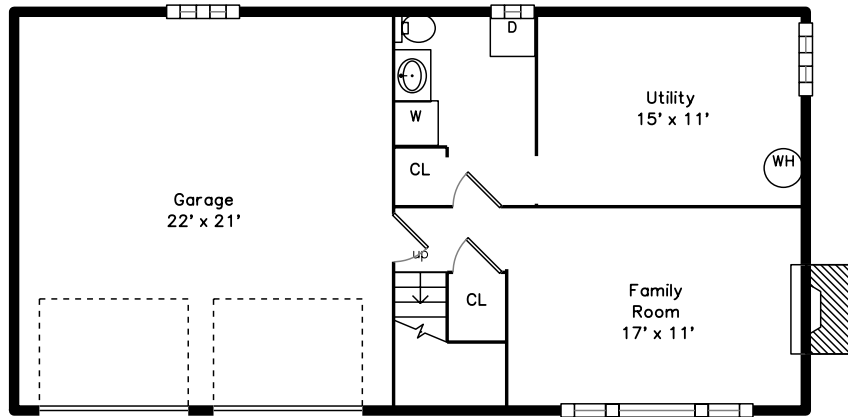

Lower

Main

16 Dover Road
Millis, MA 02054

PicturePlan by  vis-home

Measurements may not be 100% accurate.
Floor plans are provided for convenience only.
Room sizes are not used to calculate area.

Main

Lower

Outside

Outside

Outside

Outside

Outside

Outside

Living Room

Living Room

Dining Room

Dining Room

Kitchen

Kitchen

Kitchen

Master Bedroom

Bedroom

Bedroom

Bathroom

Deck

Bathroom

Family Room

Bathroom

Utility