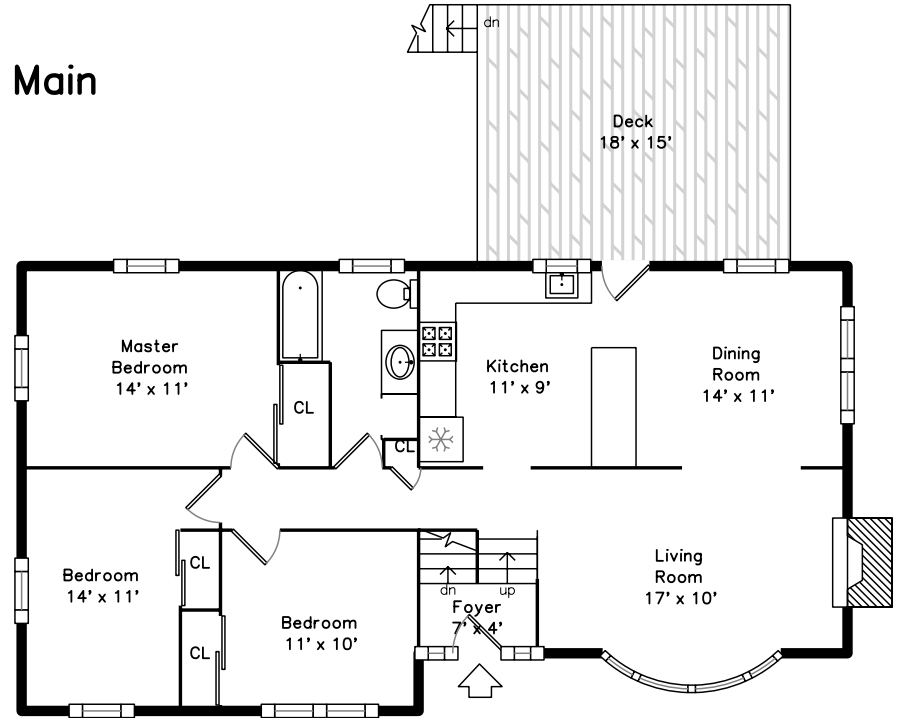

Lower

Main

16 Dover Road
Millis, MA 02054

PicturePlan by  vis-home

Measurements may not be 100% accurate.
Floor plans are provided for convenience only.
Room sizes are not used to calculate area.

Main

Lower

Outside

Outside

Outside

Outside

Outside

Outside

Living Room

Living Room

Dining Room

Dining Room

Kitchen

Kitchen

Kitchen

Master Bedroom

Bedroom

Bedroom

Bathroom

Deck

Bathroom

Family Room

Bathroom

Utility