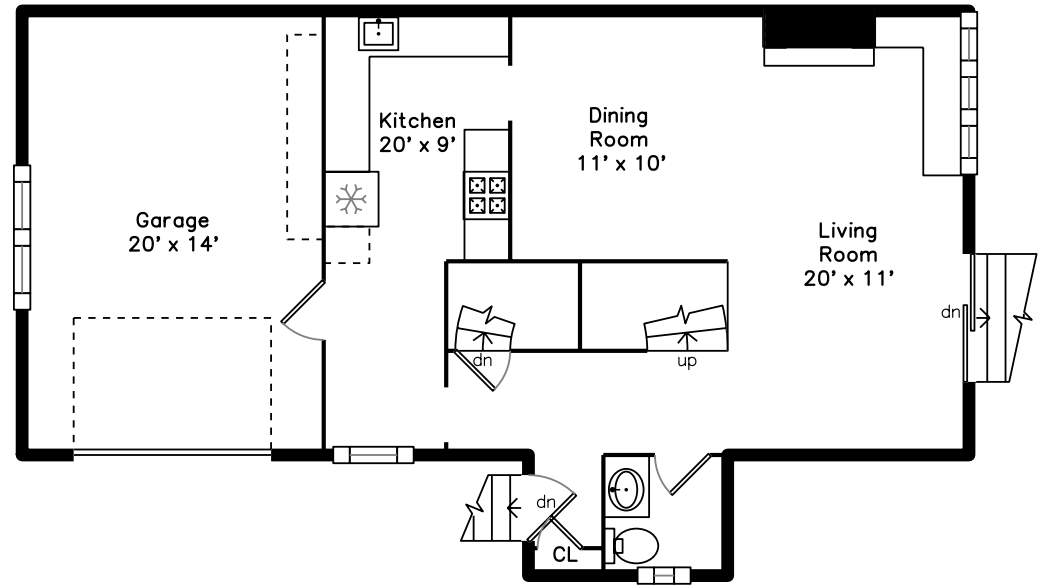

Upper

Main

Basement

160 Pine Street #15
Newton, MA 02466

PicturePlan by  vis-home
Measurements may not be 100% accurate.
Floor plans are provided for convenience only.
Room sizes are not used to calculate area.

Upper

Main

Basement

Outside

Outside

Outside

Outside

Outside

Outside

Outside

Living Room

Living Room

Living Room

Dining Room

Dining Room

Kitchen

Master Bedroom

WalkInCloset

Bathroom

Master Bathroom

Family Room

Family Room

Family Room

Kitchen