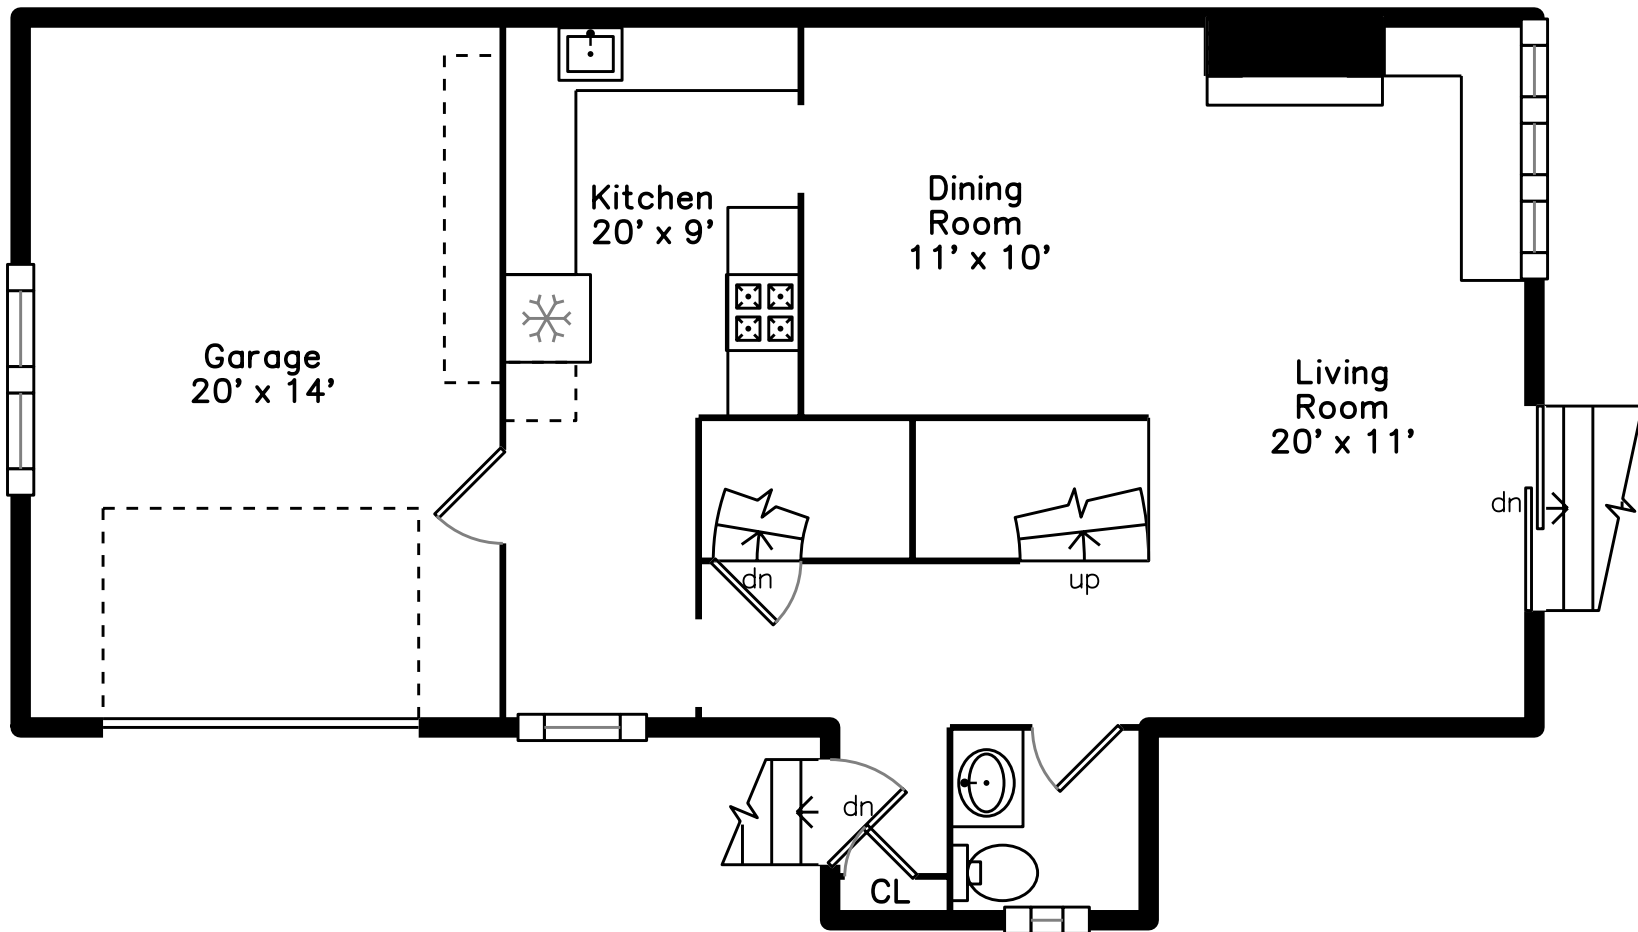

Upper

Main

Basement

160 Pine Street #15
Newton, MA 02466

PicturePlan by  vis-home
Measurements may not be 100% accurate.
Floor plans are provided for convenience only.
Room sizes are not used to calculate area.

Upper

Main

Basement

Outside

Outside

Outside

Outside

Outside

Outside

Outside

Living Room

Living Room

Living Room

Dining Room

Dining Room

Kitchen

Master Bedroom

WalkInCloset

Bathroom

Master Bathroom

Family Room

Family Room

Family Room

Kitchen