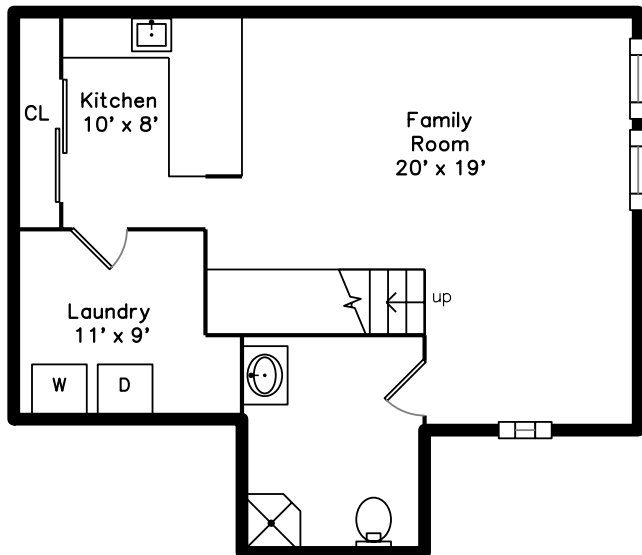

Upper

Main

Basement

160 Pine Street #15
Newton, MA 02466

PicturePlan by  vis-home
Measurements may not be 100% accurate.
Floor plans are provided for convenience only.
Room sizes are not used to calculate area.

Upper

Main

Basement

Outside

Outside

Outside

Outside

Outside

Outside

Outside

Living Room

Living Room

Living Room

Dining Room

Dining Room

Kitchen

Master Bedroom

WalkInCloset

Bathroom

Master Bathroom

Family Room

Family Room

Family Room

Kitchen