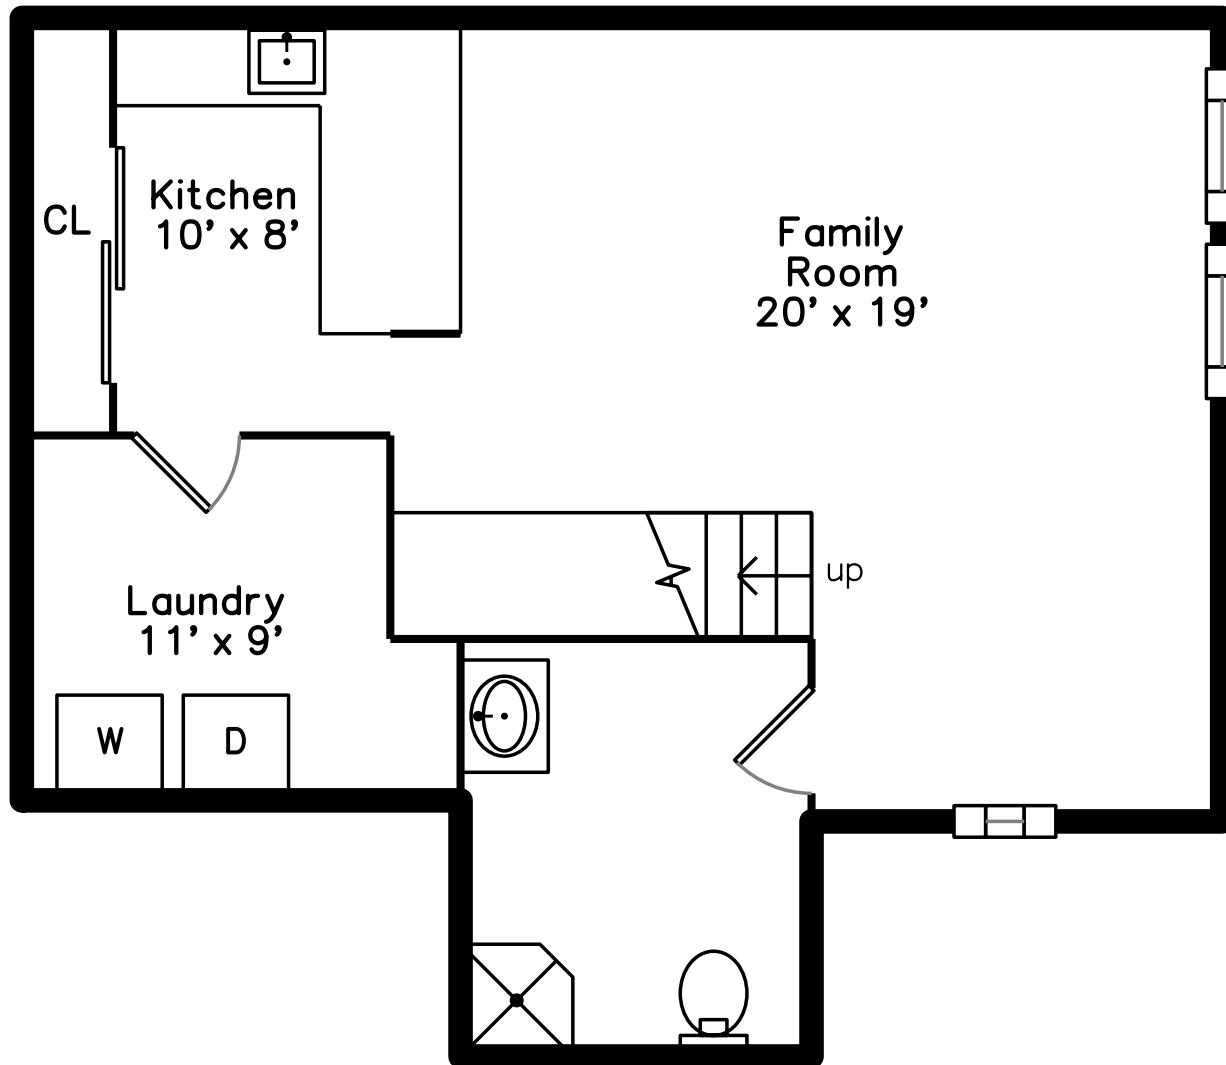

Upper

Main

Basement

160 Pine Street #15
Newton, MA 02466

PicturePlan by  vis-home
Measurements may not be 100% accurate.
Floor plans are provided for convenience only.
Room sizes are not used to calculate area.

Upper

Main

Basement

Outside

Outside

Outside

Outside

Outside

Outside

Outside

Living Room

Living Room

Living Room

Dining Room

Dining Room

Kitchen

Master Bedroom

WalkInCloset

Bathroom

Master Bathroom

Family Room

Family Room

Family Room

Kitchen