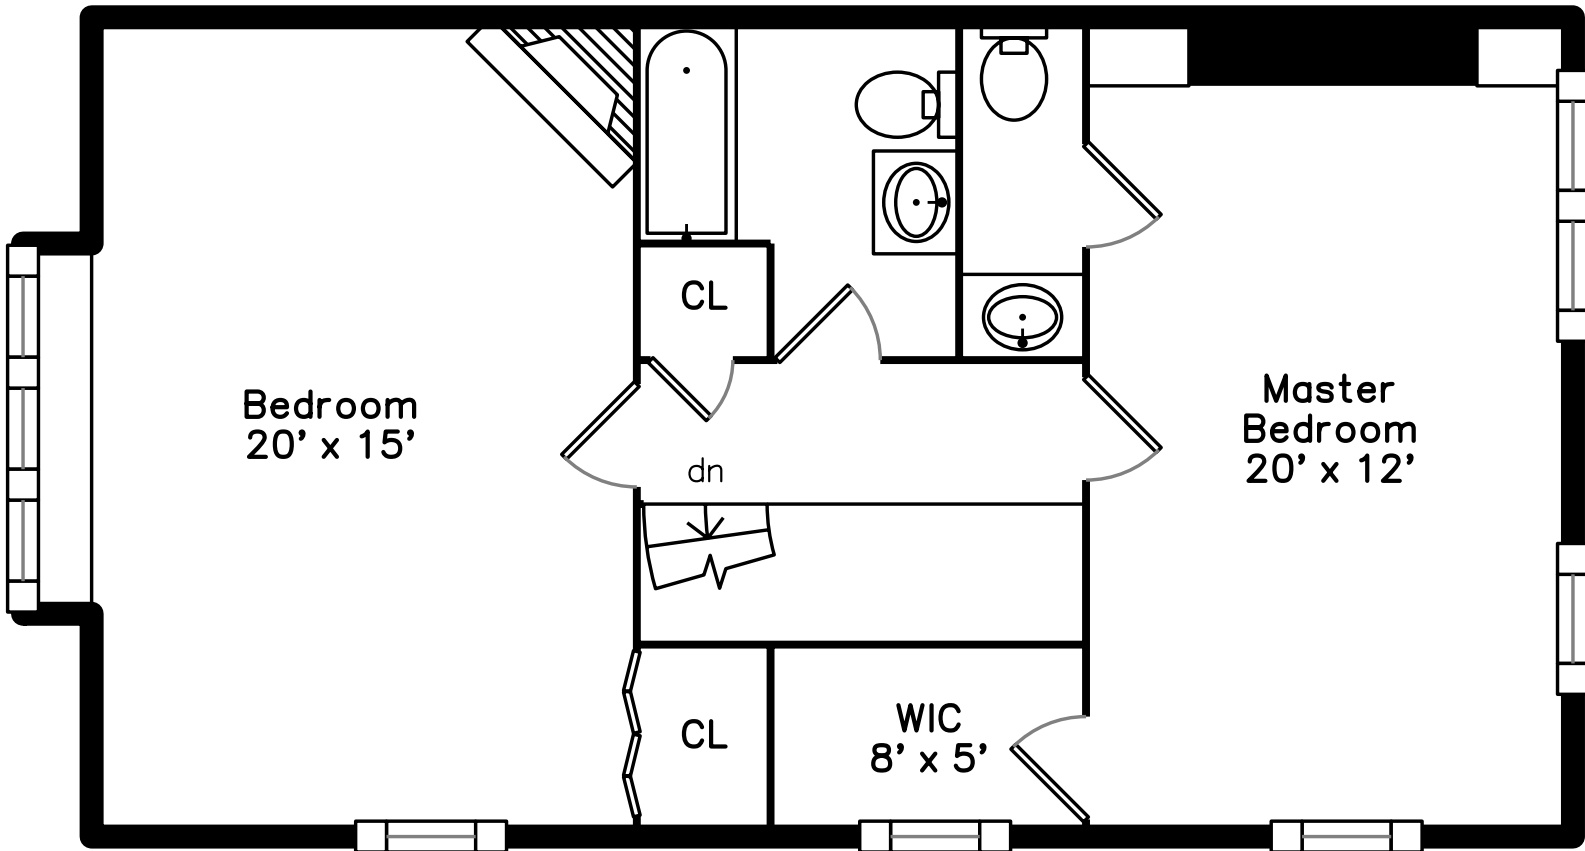

Upper

Main

Basement

160 Pine Street #15
Newton, MA 02466

PicturePlan by  vis-home
Measurements may not be 100% accurate.
Floor plans are provided for convenience only.
Room sizes are not used to calculate area.

Upper

Main

Basement

Outside

Outside

Outside

Outside

Outside

Outside

Outside

Living Room

Living Room

Living Room

Dining Room

Dining Room

Kitchen

Master Bedroom

WalkInCloset

Bathroom

Master Bathroom

Family Room

Family Room

Family Room

Kitchen