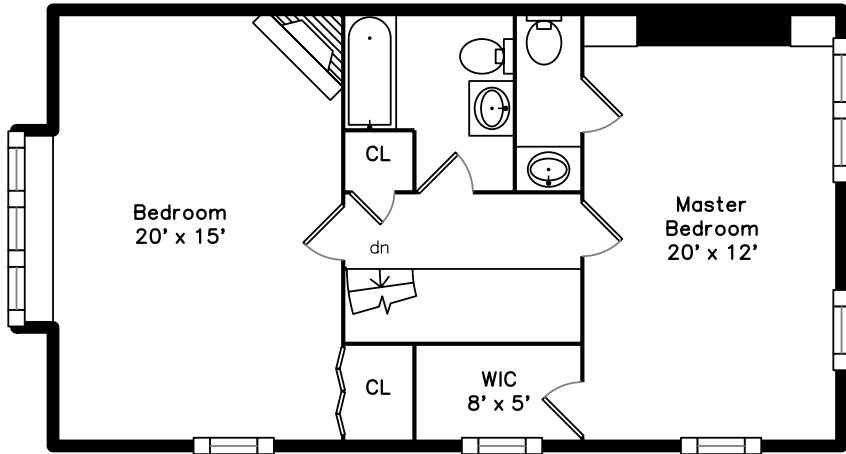

Upper

Main

Basement

160 Pine Street #15
Newton, MA 02466

PicturePlan by  vis-home
Measurements may not be 100% accurate.
Floor plans are provided for convenience only.
Room sizes are not used to calculate area.

Upper

Main

Basement

Outside

Outside

Outside

Outside

Outside

Outside

Outside

Living Room

Living Room

Living Room

Dining Room

Dining Room

Kitchen

Master Bedroom

WalkInCloset

Bathroom

Master Bathroom

Family Room

Family Room

Family Room

Kitchen