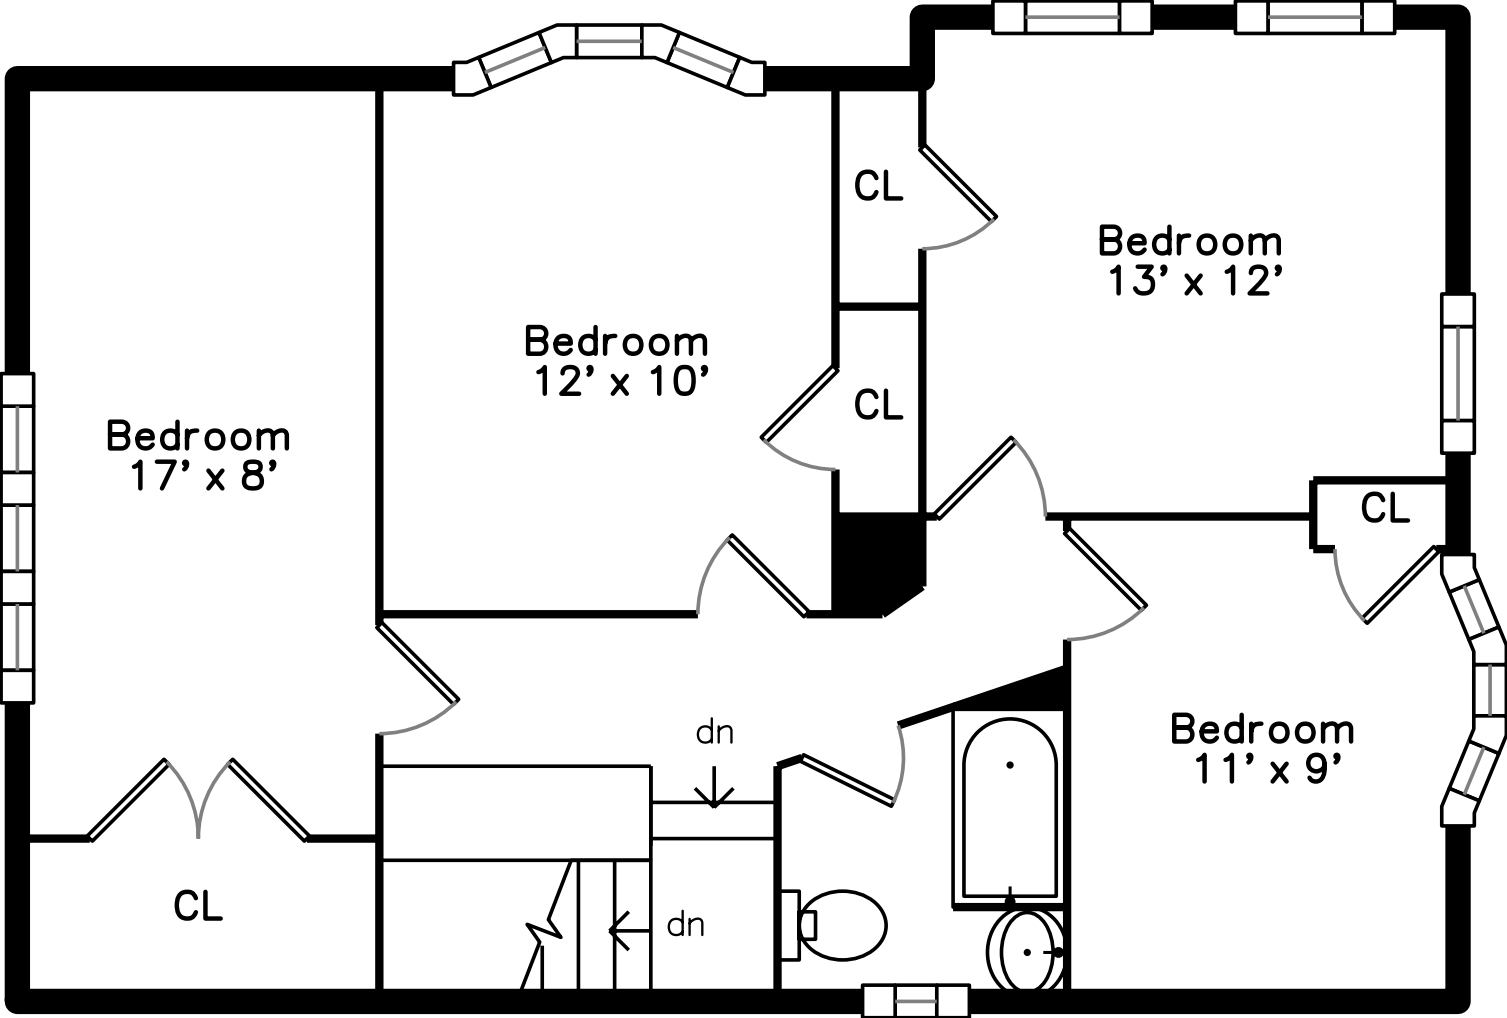

Upper

Main

Kitchen
16' x 10'

21 Brookings Street
Medford, MA 02155

PicturePlan by  vis-home

Measurements may not be 100% accurate.
Floor plans are provided for convenience only.
Room sizes are not used to calculate area.

Upper

Main

Kitchen
16' x 10'

Outside

Outside

Patio

Foyer

Hall

Living Room

Living Room

Dining Room

Dining Room

Kitchen

Kitchen

Kitchen

Deck

Powder

Bedroom

Bedroom

Bedroom

Bedroom

Bathroom