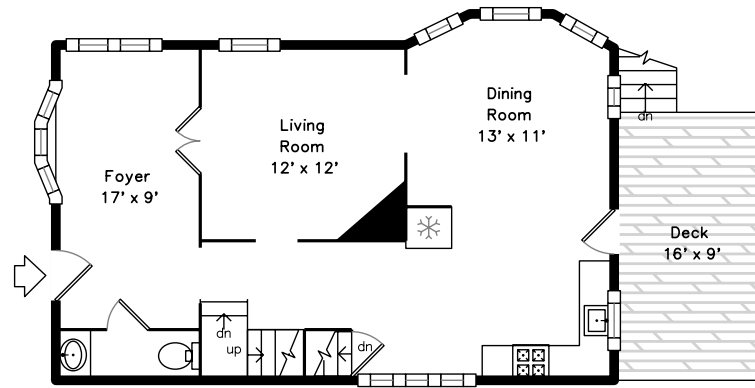

Upper

Main

Kitchen
16' x 10'

21 Brookings Street
Medford, MA 02155

PicturePlan by  vis-home

Measurements may not be 100% accurate.
Floor plans are provided for convenience only.
Room sizes are not used to calculate area.

Upper

Main

Kitchen
16' x 10'

Outside

Outside

Patio

Foyer

Hall

Living Room

Living Room

Dining Room

Dining Room

Kitchen

Kitchen

Kitchen

Deck