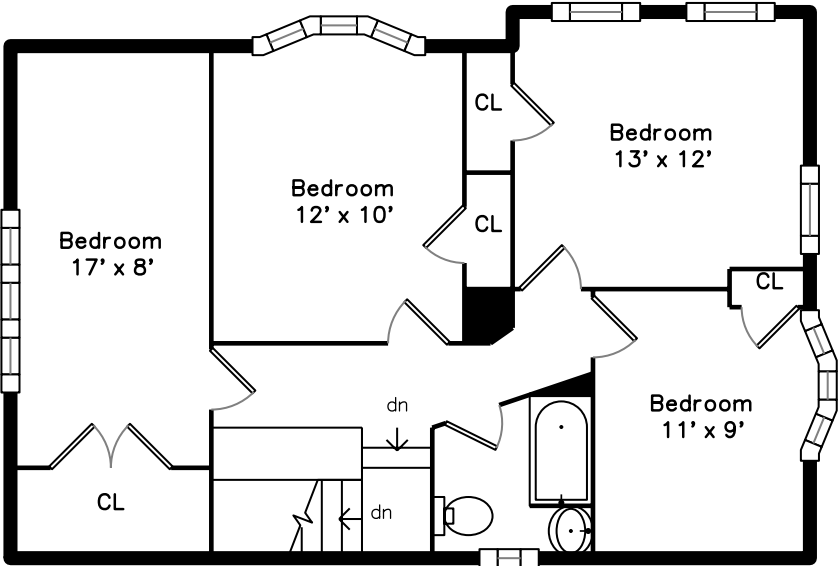

Upper

Main

Kitchen
16' x 10'

21 Brookings Street
Medford, MA 02155

PicturePlan by  vis-home

Measurements may not be 100% accurate.
Floor plans are provided for convenience only.
Room sizes are not used to calculate area.

Upper

Main

Kitchen
16' x 10'

Outside

Outside

Patio

Foyer

Hall

Living Room

Living Room

Dining Room

Dining Room

Kitchen

Kitchen

Kitchen

Deck