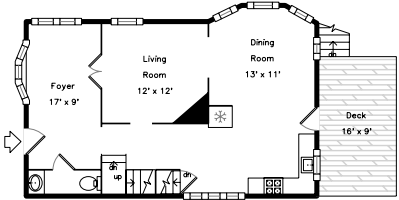

Upper

Main

Kitchen
16' x 10'

21 Brookings Street
Medford, MA 02155

PicturePlan by  vis-home

Measurements may not be 100% accurate.
Floor plans are provided for convenience only.
Room sizes are not used to calculate area.

Upper

Main

Kitchen
16' x 10'

Outside

Outside

Patio

Foyer

Hall

Living Room

Living Room

Dining Room

Dining Room

Kitchen

Kitchen

Kitchen

Deck