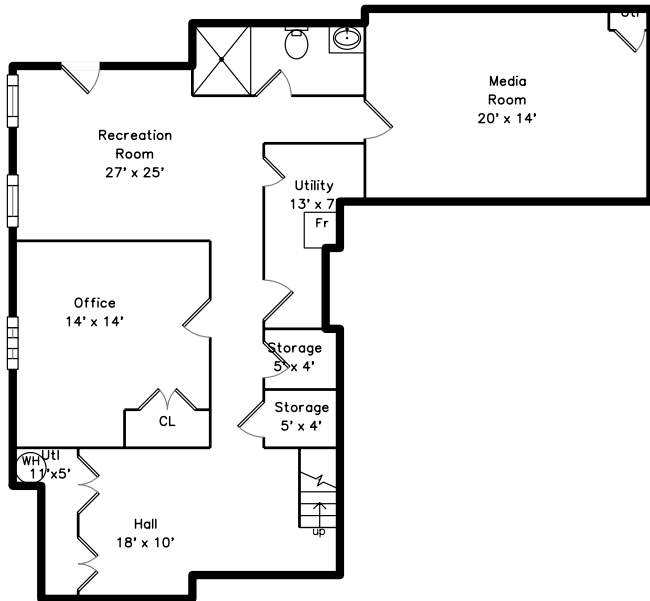

# Upper

# Main

# Basement

136 Edinboro Street  
Newton, MA 02460

PicturePlan by vis-home

Measurements may not be 100% accurate.  
Floor plans are provided for convenience only.  
Room sizes are not used to calculate area.

Second Bathroom

Hall

Media Room

Recreation Room

Office

Fourth Bathroom