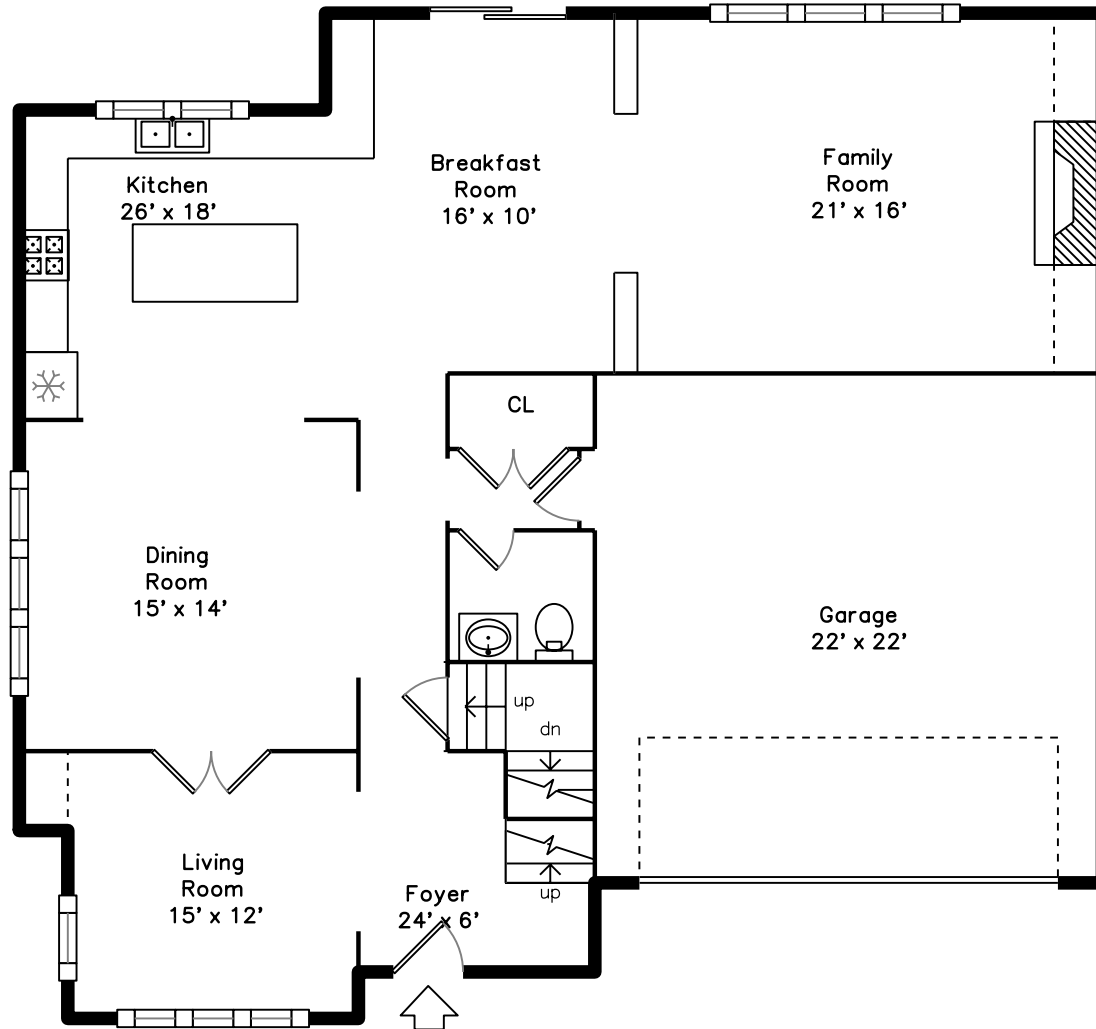

# Basement

136 Edinboro Street  
Newton, MA 02460

PicturePlan by vis-home

Measurements may not be 100% accurate.  
Floor plans are provided for convenience only.  
Room sizes are not used to calculate area.

# Upper

# Basement

Front Exterior

Outside

Back Yard and Patio

Front Foyer

Living Room

Living Room

Dining Room