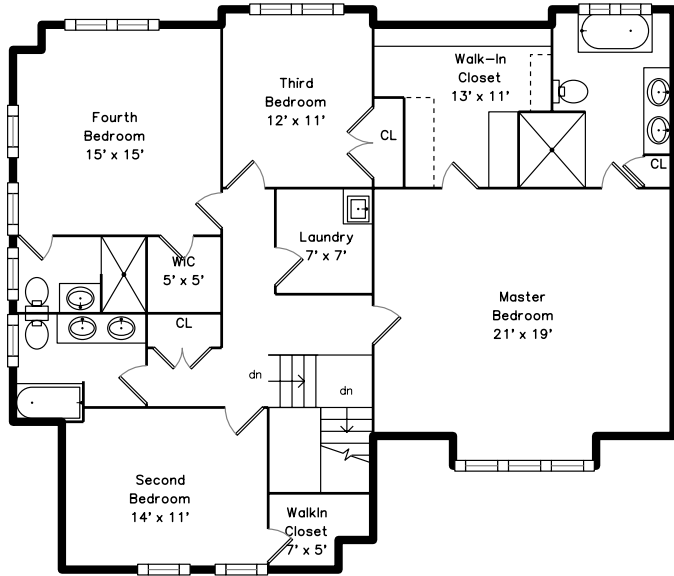

# Upper

# Main

# Basement

136 Edinboro Street  
Newton, MA 02460

PicturePlan by vis-home

Measurements may not be 100% accurate.  
Floor plans are provided for convenience only.  
Room sizes are not used to calculate area.

Second Bathroom

Hall

Media Room

Recreation Room

Office

Fourth Bathroom