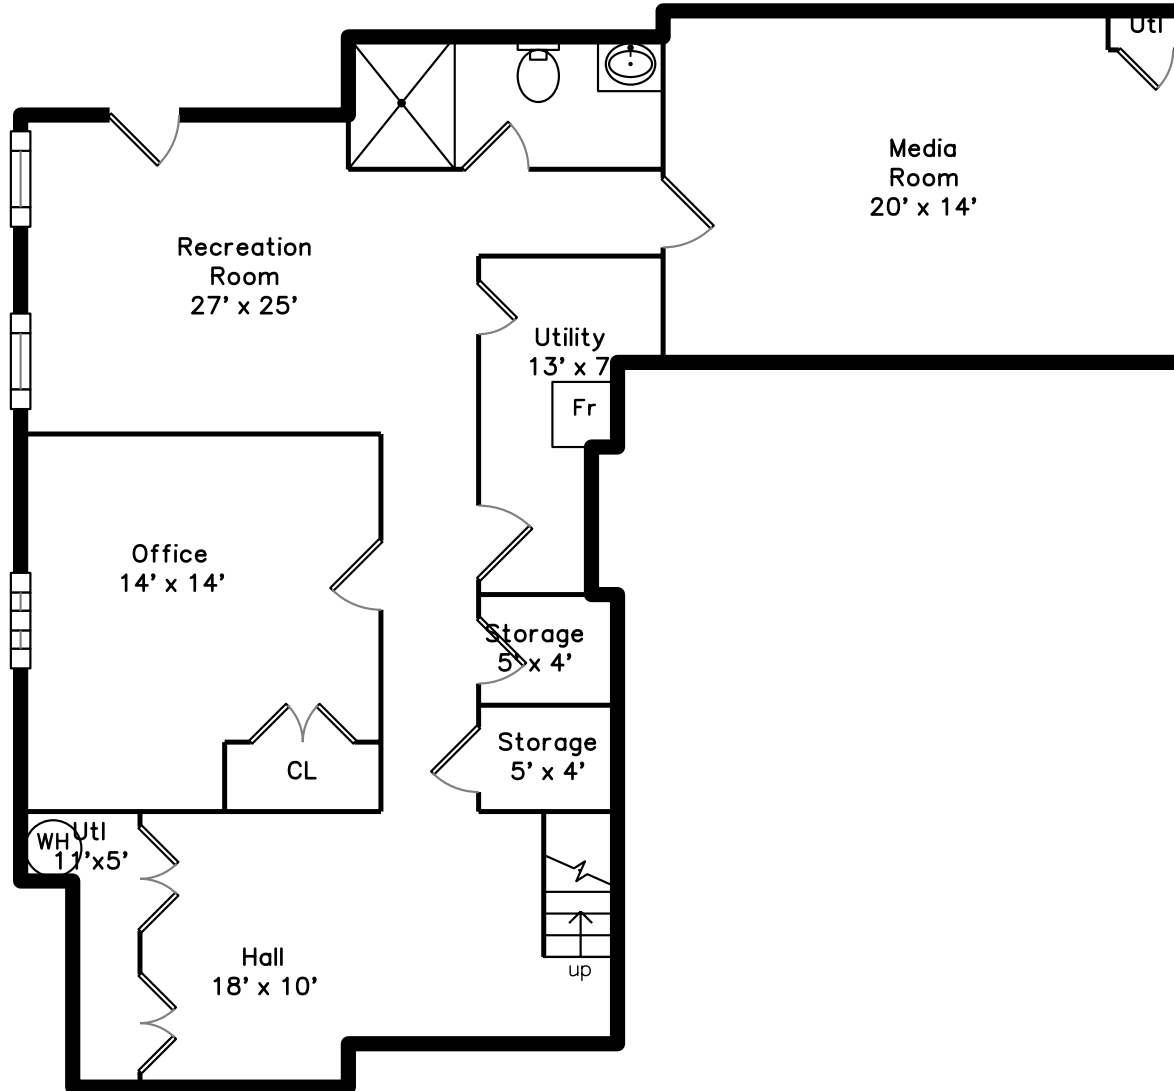

# Basement

136 Edinboro Street  
Newton, MA 02460

PicturePlan by vis-home

Measurements may not be 100% accurate.  
Floor plans are provided for convenience only.  
Room sizes are not used to calculate area.

# Upper

# Basement

Front Exterior

Outside

Back Yard and Patio

Front Foyer

Living Room

Living Room

Dining Room

Second Bathroom

Hall

Media Room

Recreation Room

Office

Fourth Bathroom