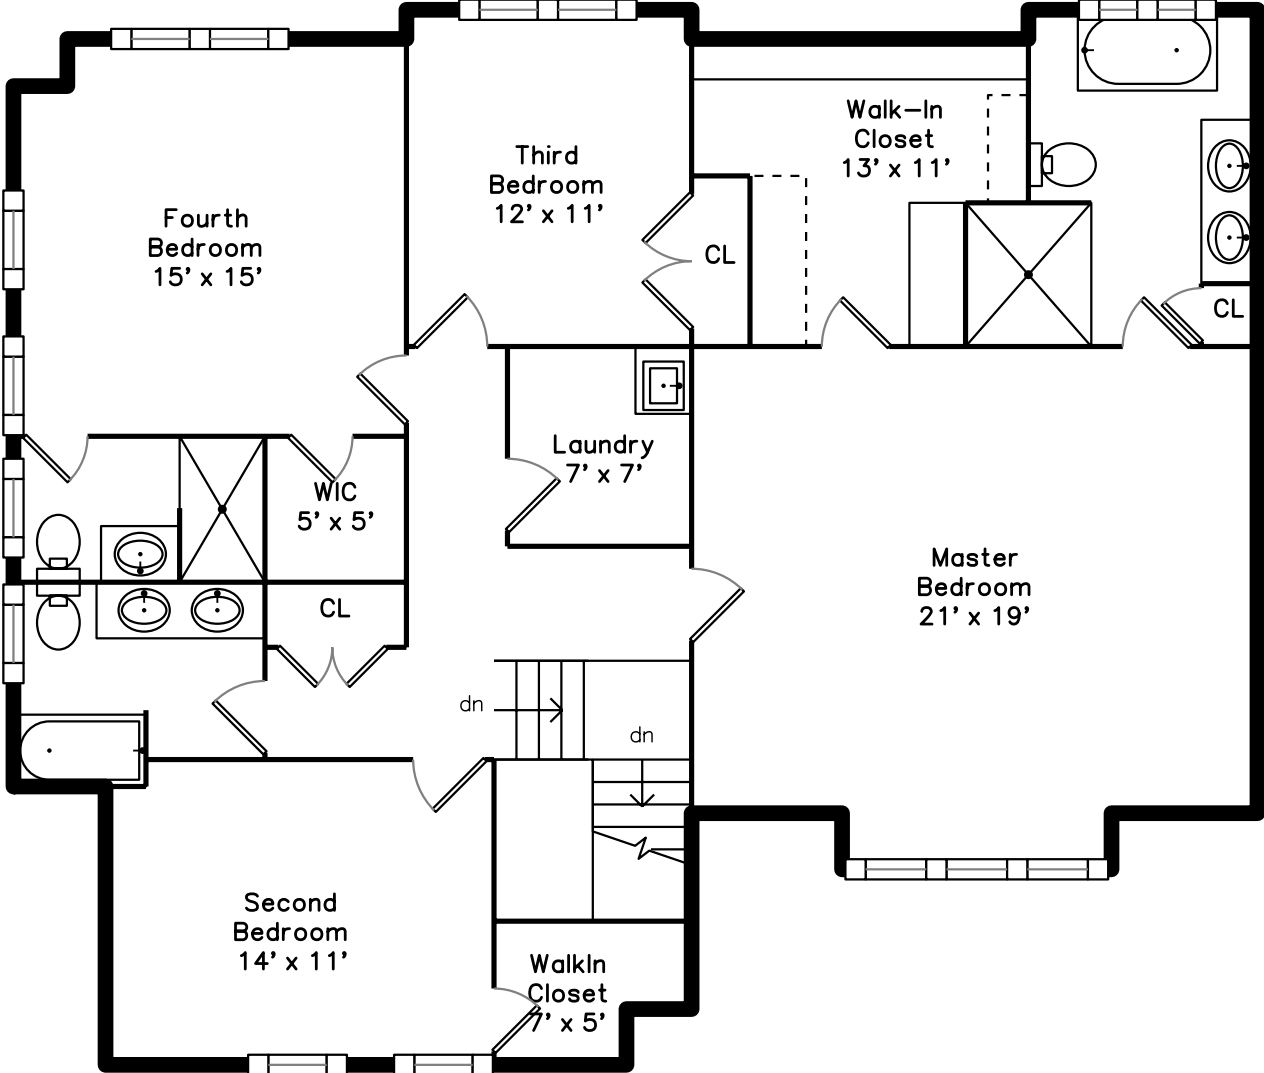

# Basement

136 Edinboro Street  
Newton, MA 02460

PicturePlan by vis-home

Measurements may not be 100% accurate.  
Floor plans are provided for convenience only.  
Room sizes are not used to calculate area.

# Upper

# Basement

Front Exterior

Outside

Back Yard and Patio

Front Foyer

Living Room

Living Room

Dining Room

Second Bathroom

Hall

Media Room

Recreation Room

Office

Fourth Bathroom