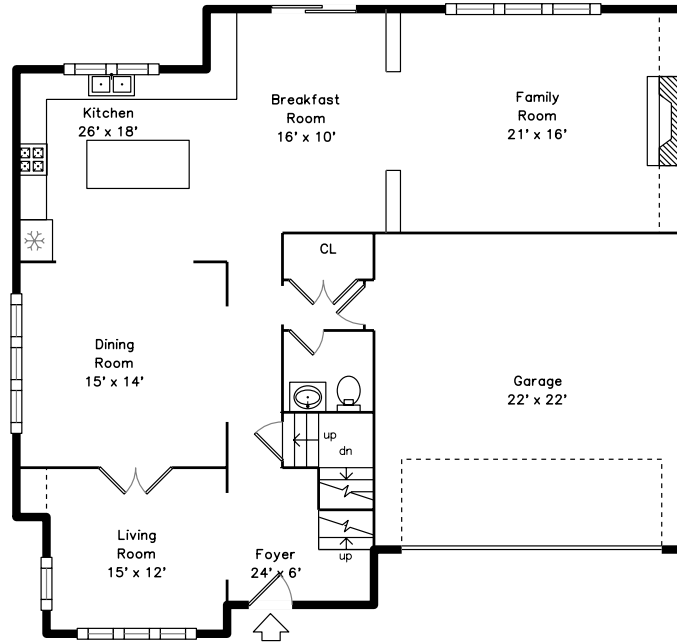

# Upper

# Main

# Basement

136 Edinboro Street  
Newton, MA 02460

PicturePlan by vis-home

Measurements may not be 100% accurate.  
Floor plans are provided for convenience only.  
Room sizes are not used to calculate area.

Second Bathroom

Hall

Media Room

Recreation Room

Office

Fourth Bathroom