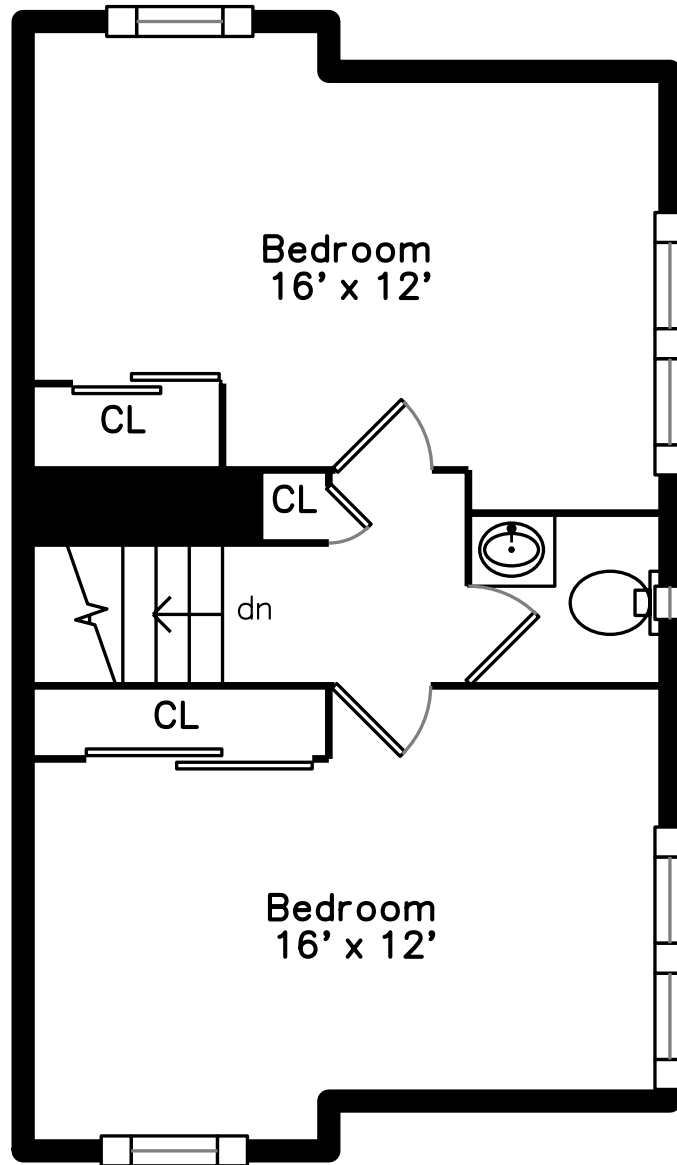

Upper

Main

39 Avila Road
Boston, MA 02136

PicturePlan by  vis-home
Measurements may not be 100% accurate.
Floor plans are provided for convenience only.
Room sizes are not used to calculate area.

Upper

Main

Outside

Outside

Outside

Outside

Backyard

Living Room

Living Room

Dining Room

Dining Room

Kitchen

Kitchen

Breakfast

Office

Sunroom

Bathroom

Bedroom

Bedroom

Bedroom

Bedroom

Bedroom

Powder Room