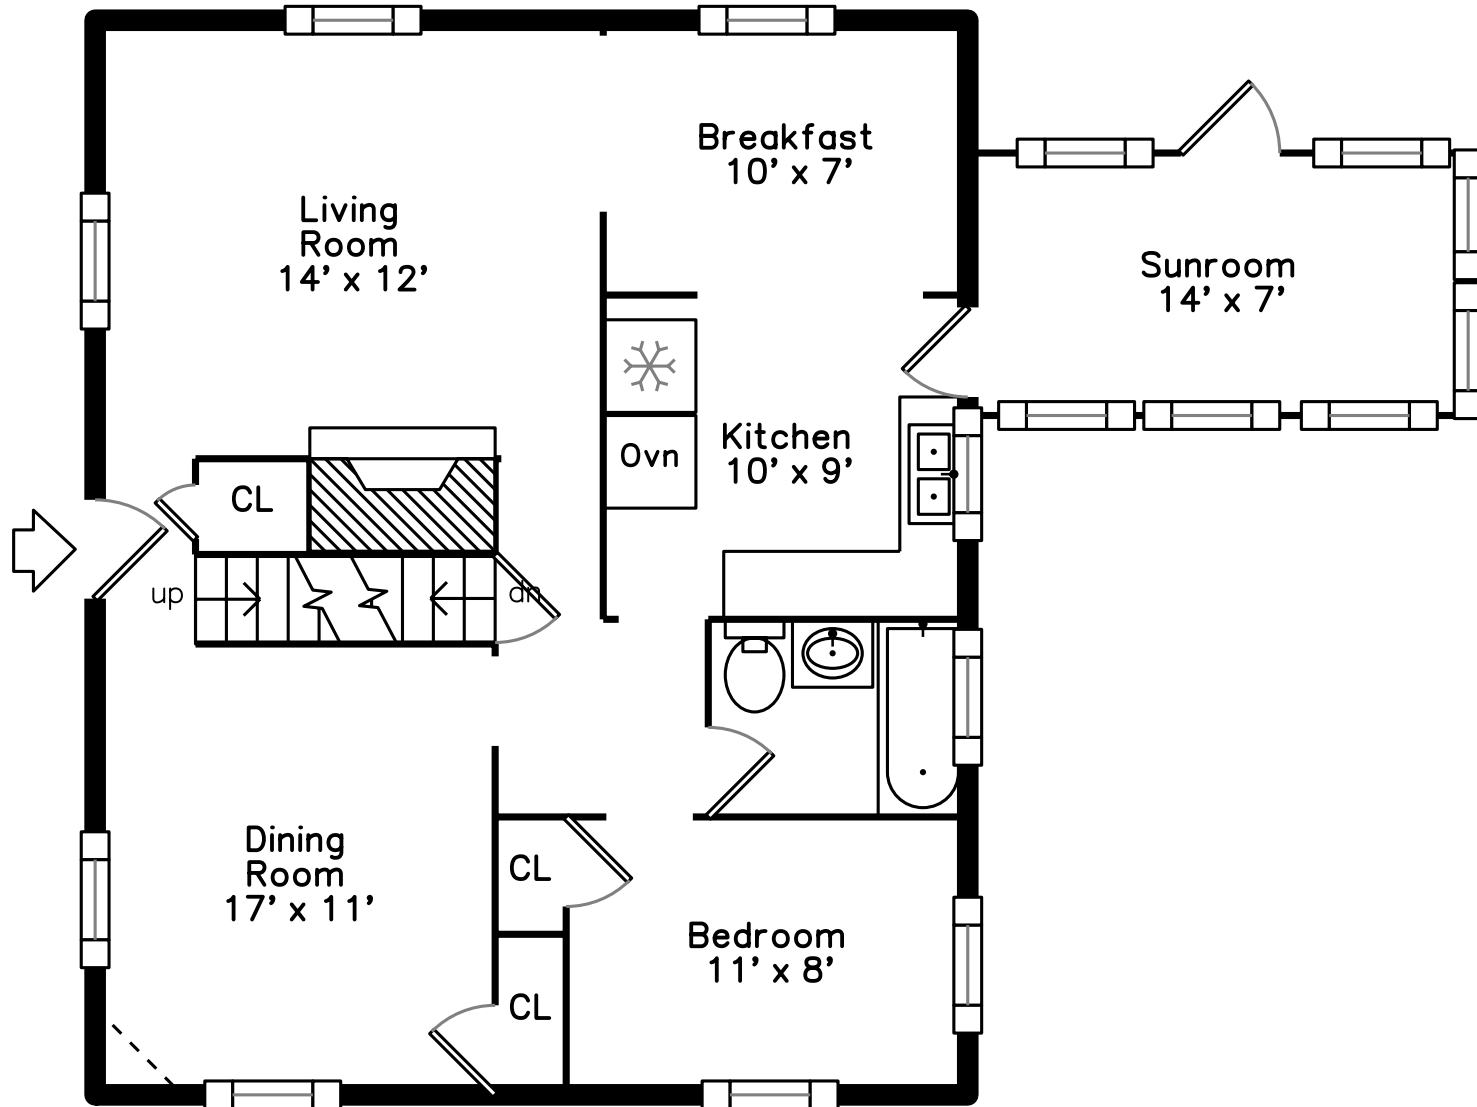

Upper

Main

39 Avila Road
Boston, MA 02136

PicturePlan by  vis-home
Measurements may not be 100% accurate.
Floor plans are provided for convenience only.
Room sizes are not used to calculate area.

Upper

Main

Outside

Outside

Outside

Outside

Backyard

Living Room

Living Room

Dining Room

Dining Room

Kitchen

Kitchen

Breakfast

Office

Sunroom

Bathroom

Bedroom

Bedroom

Bedroom

Bedroom

Bedroom

Powder Room