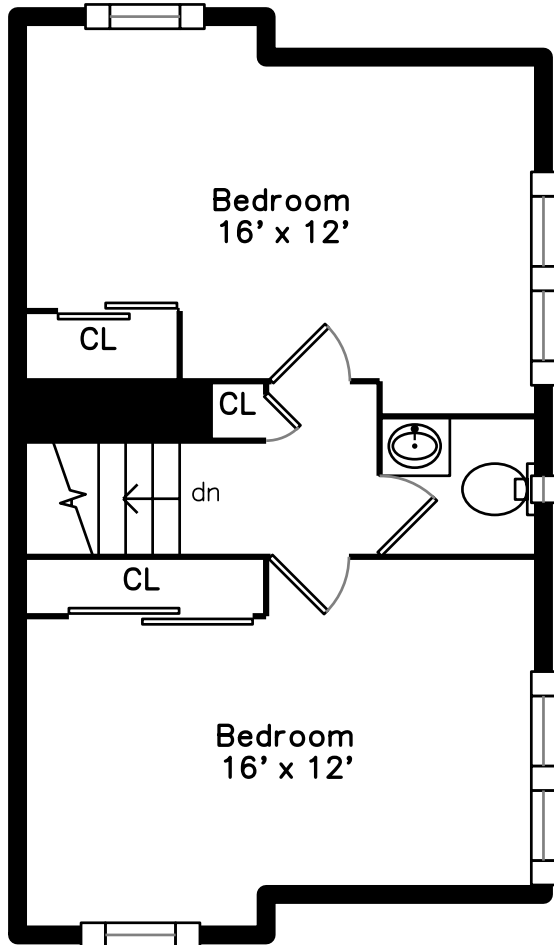

Upper

Main

39 Avila Road
Boston, MA 02136

PicturePlan by  vis-home
Measurements may not be 100% accurate.
Floor plans are provided for convenience only.
Room sizes are not used to calculate area.

Upper

Main

Outside

Outside

Outside

Outside

Backyard

Living Room

Living Room

Dining Room

Dining Room

Kitchen

Kitchen

Breakfast

Office

Sunroom

Bathroom

Bedroom