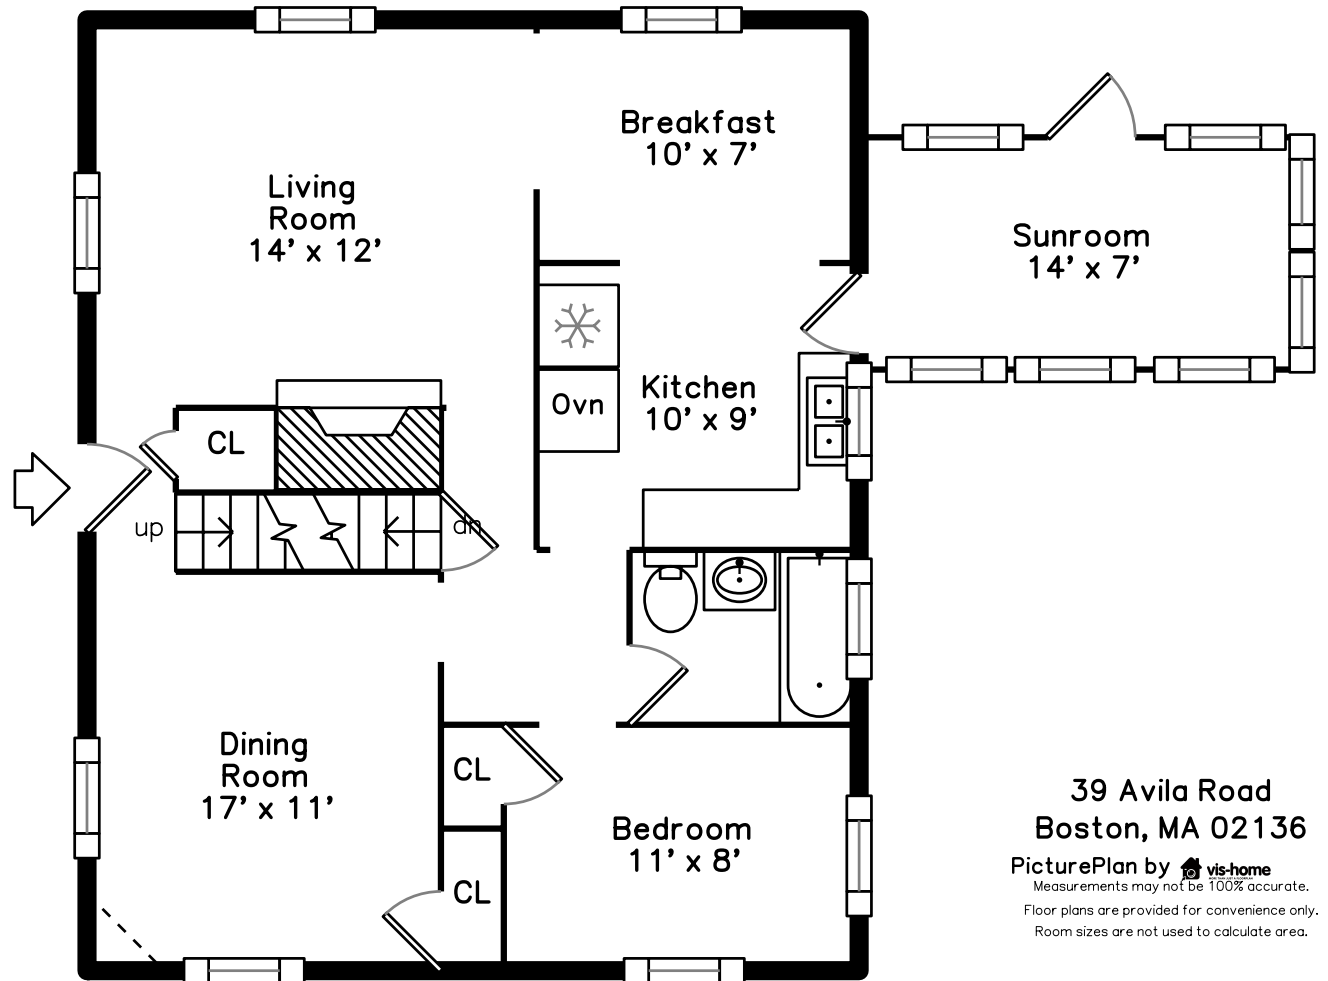

Upper

Main

39 Avila Road
Boston, MA 02136

PicturePlan by  vis-home
Measurements may not be 100% accurate.
Floor plans are provided for convenience only.
Room sizes are not used to calculate area.

Upper

Main

Outside

Outside

Outside

Outside

Backyard

Living Room

Living Room

Dining Room

Dining Room

Kitchen

Kitchen

Breakfast

Office

Sunroom

Bathroom

Bedroom

Bedroom

Bedroom

Bedroom

Bedroom

Powder Room