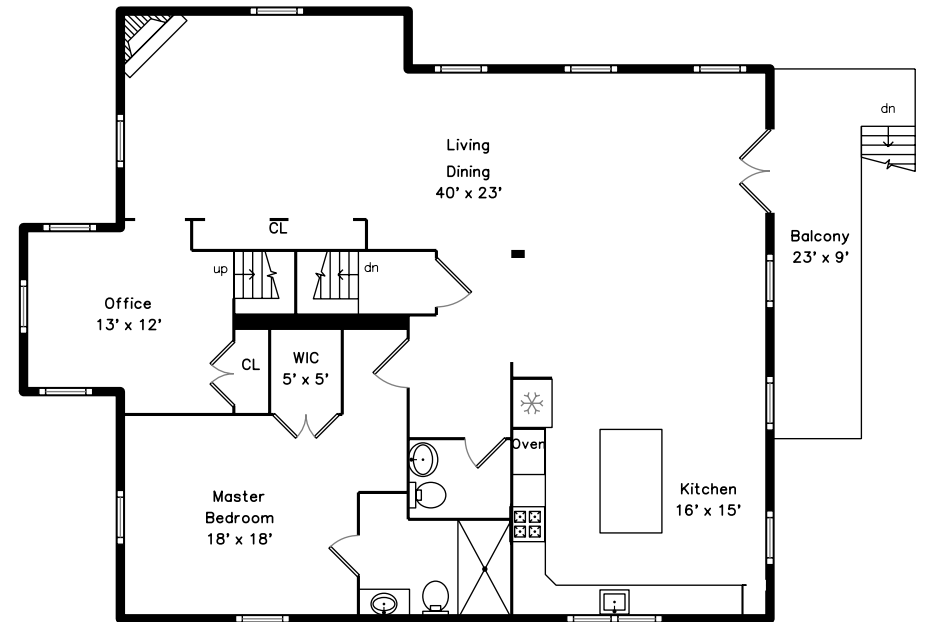

## Upper

**386 Ashmont Street #2**  
**Boston, MA 02124**

PicturePlan by  vis-home

Measurements may not be 100% accurate.  
Floor plans are provided for convenience only.  
Room sizes are not used to calculate area.

Office

Office

Main Bedroom

Main Bedroom

Main Bathroom

Bathroom

Balcony

Balcony

Hall

Main Bedroom

Main Bedroom

Bedroom

Bedroom

Bedroom

Bedroom

Bedroom

Bedroom

Main Bathroom

Bathroom