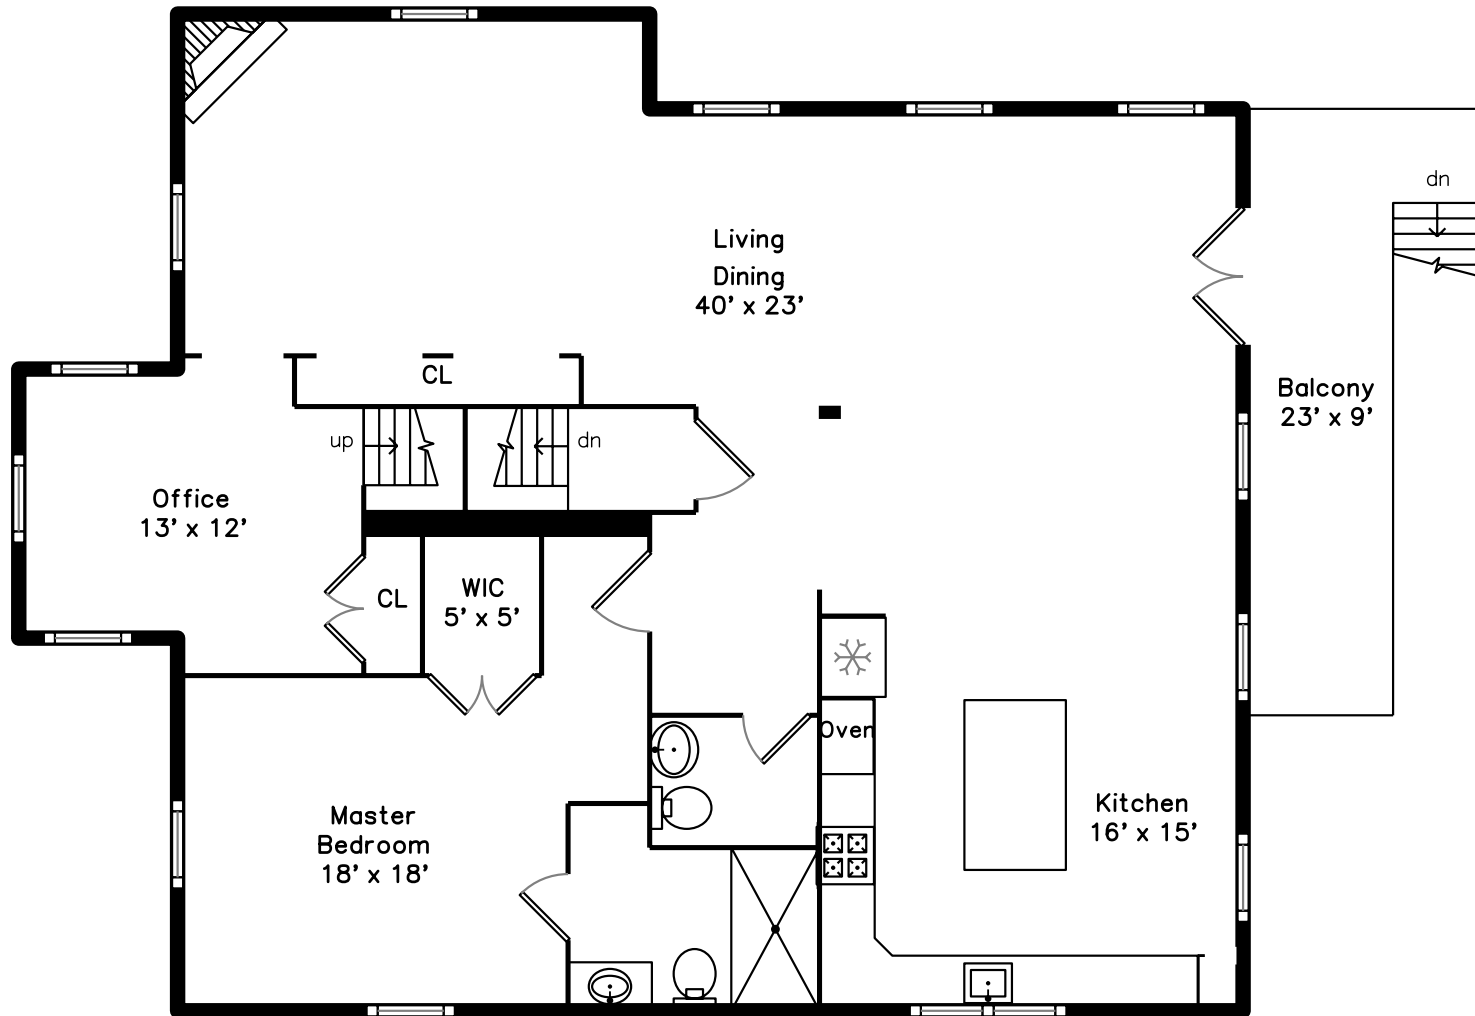

## Upper

**386 Ashmont Street #2**  
**Boston, MA 02124**

PicturePlan by  vis-home

Measurements may not be 100% accurate.  
Floor plans are provided for convenience only.  
Room sizes are not used to calculate area.

# Upper

Outside

Outside

Outside

Outside

Outside

Living Dining

Living Dining

Living Dining

Living Dining

Living Dining

Kitchen

Kitchen

Kitchen

Kitchen

Kitchen

Office

Office

Main Bedroom

Main Bedroom

Main Bathroom

Bathroom

Balcony

Balcony