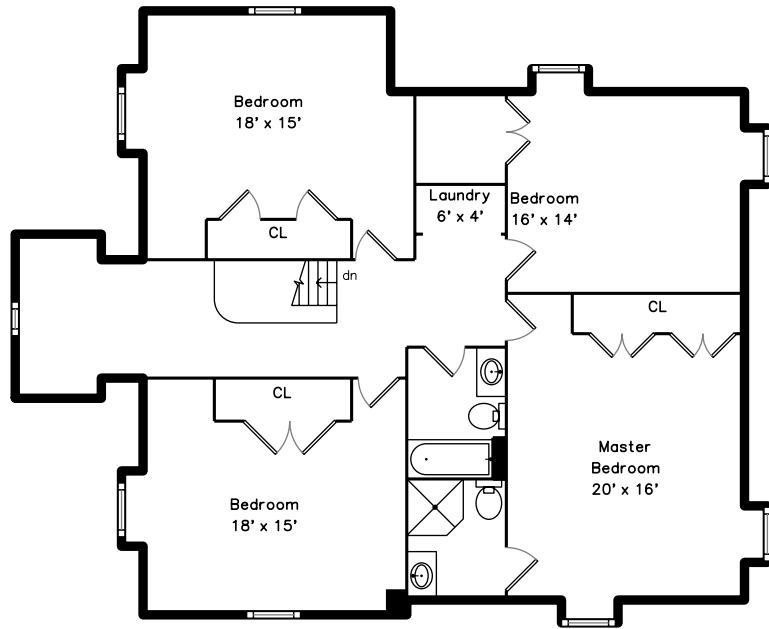

## Upper

**386 Ashmont Street #2**  
**Boston, MA 02124**

PicturePlan by  vis-home

Measurements may not be 100% accurate.  
Floor plans are provided for convenience only.  
Room sizes are not used to calculate area.

Office

Office

Main Bedroom

Main Bedroom

Main Bathroom

Bathroom

Balcony

Balcony

Hall

Main Bedroom

Main Bedroom

Bedroom

Bedroom

Bedroom

Bedroom

Bedroom

Bedroom

Main Bathroom

Bathroom