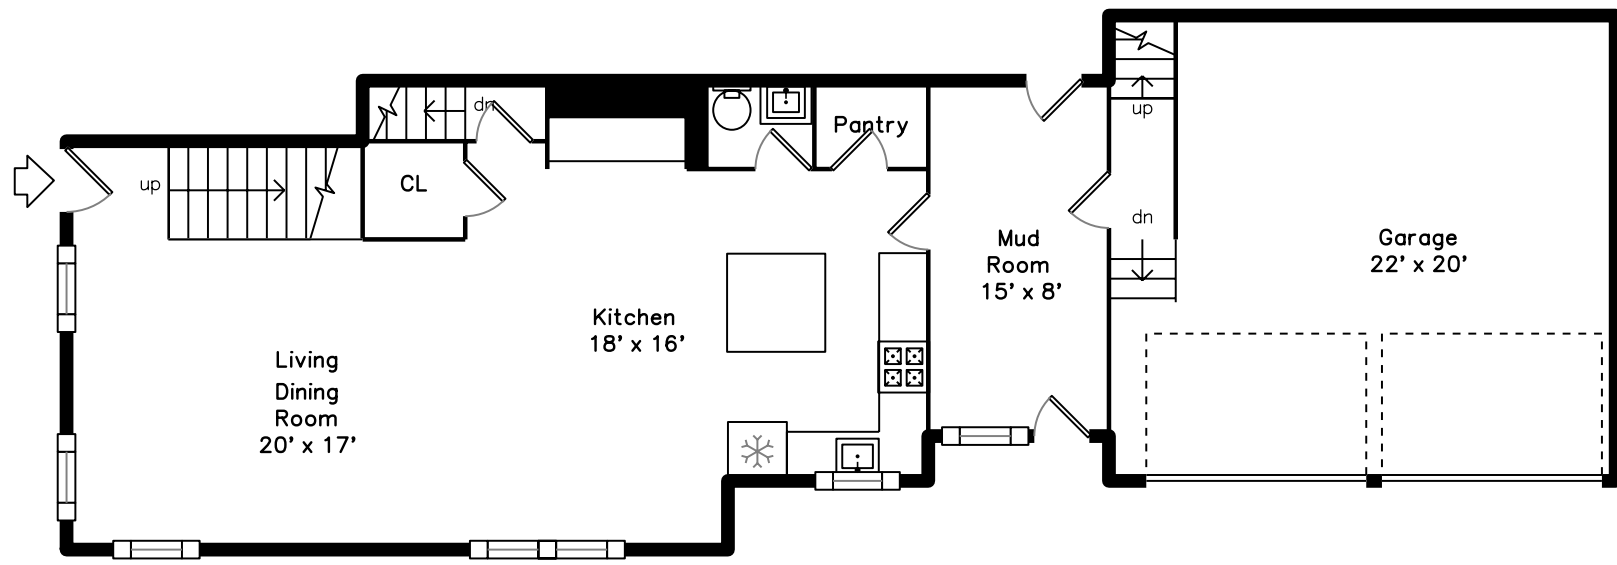

Top

Upper

Main

20 Center Street #20
Newburyport, MA 01950

PicturePlan by  vis-home

Measurements may not be 100% accurate.
Floor plans are provided for convenience only.
Room sizes are not used to calculate area.

Top

Upper

Main

Building

Building

Living Dining Room

Living Dining Room

Living Dining Room

Living Room

Kitchen

Kitchen

Kitchen

Powder Room

Sitting

Sitting

Bedroom

Bedroom

Bedroom

Master Bedroom

WalkInCloset

Master Bathroom

Bedroom

Bedroom

05Bath