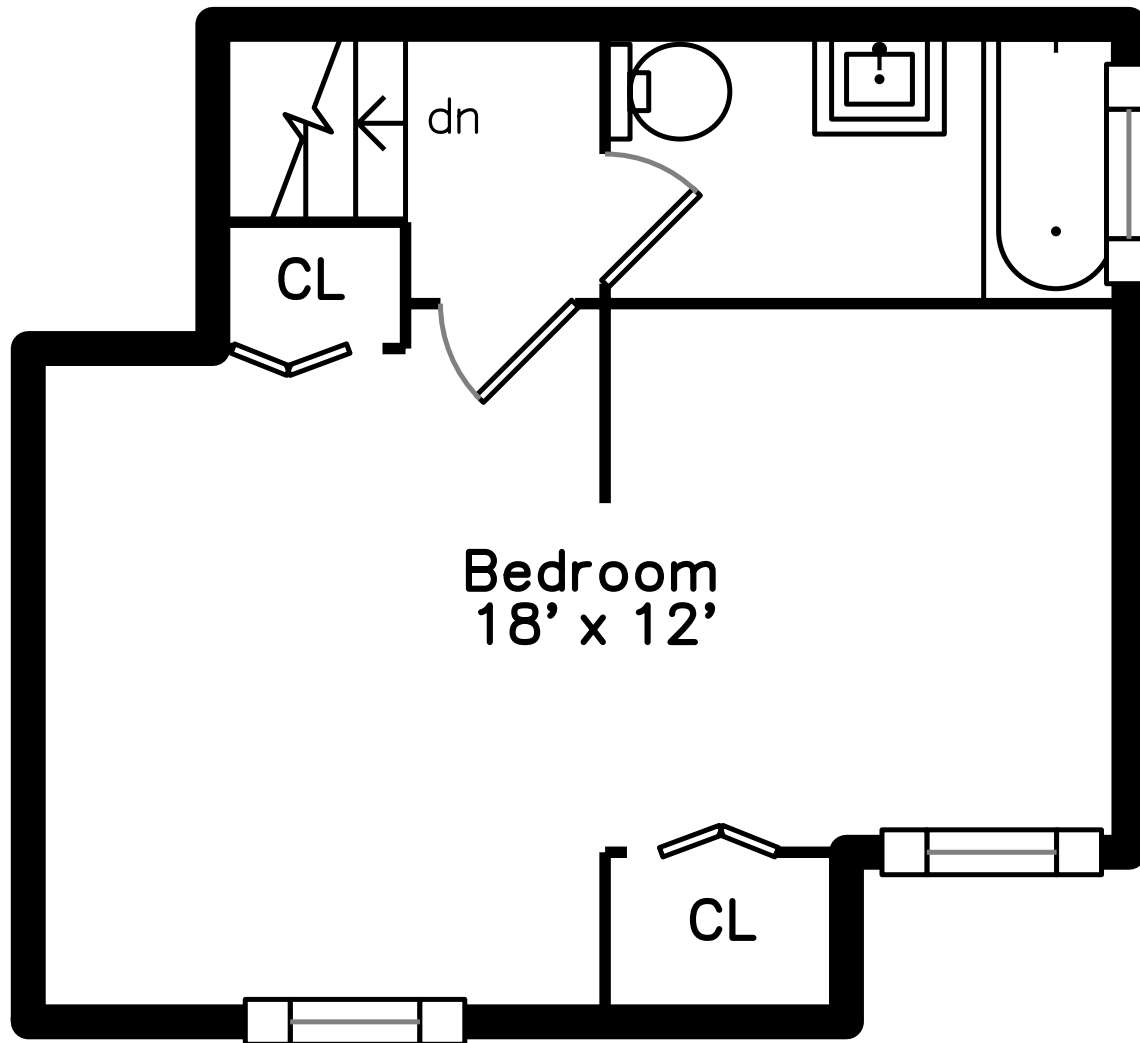

Top

Upper

Main

20 Center Street #20
Newburyport, MA 01950

PicturePlan by  vis-home

Measurements may not be 100% accurate.
Floor plans are provided for convenience only.
Room sizes are not used to calculate area.

Top

Upper

Main

Building

Building

Living Dining Room

Living Dining Room

Living Dining Room

Living Room

Kitchen

Kitchen

Kitchen

Powder Room

Sitting

Sitting

Bedroom

Bedroom

Bedroom

Master Bedroom

WalkInCloset

Master Bathroom

Bedroom

Bedroom

05Bath