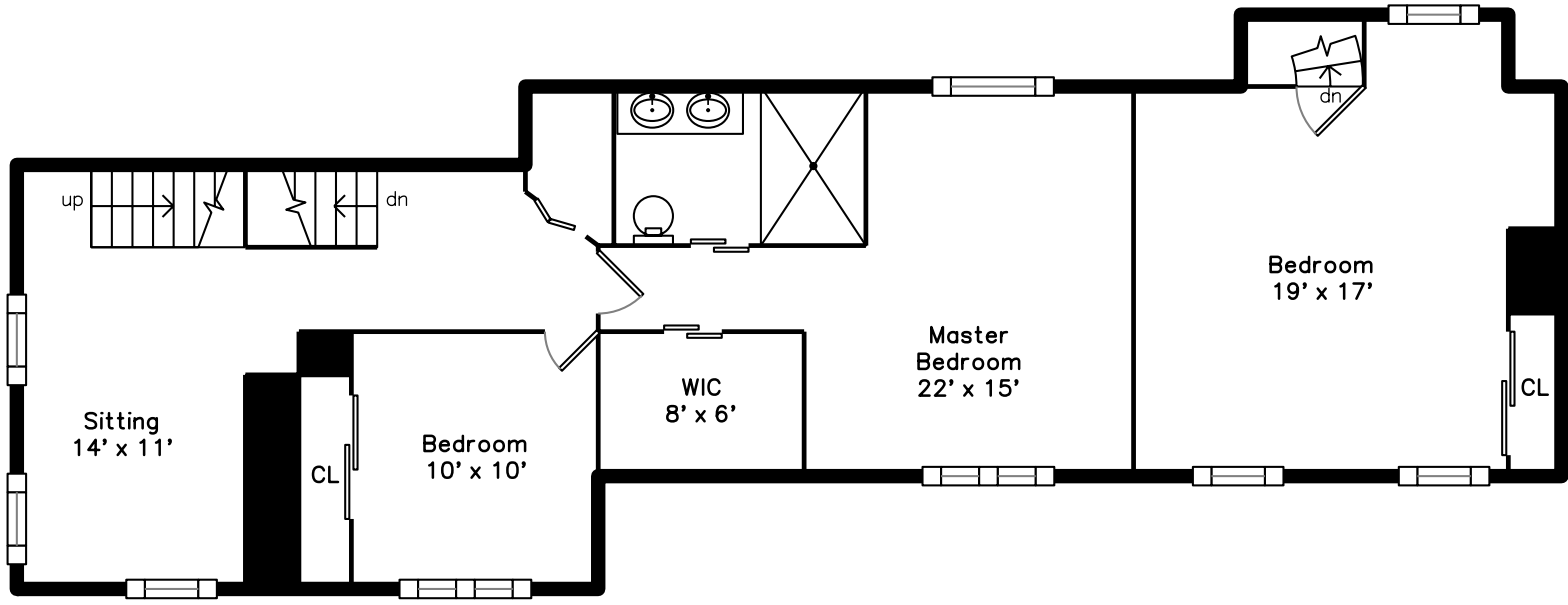

Top

Upper

Main

20 Center Street #20
Newburyport, MA 01950

PicturePlan by  vis-home

Measurements may not be 100% accurate.
Floor plans are provided for convenience only.
Room sizes are not used to calculate area.

Top

Upper

Main

Building

Building

Living Dining Room

Living Dining Room

Living Dining Room

Living Room

Kitchen

Kitchen

Kitchen

Powder Room

Sitting

Sitting

Bedroom

Bedroom

Bedroom

Master Bedroom

WalkInCloset

Master Bathroom

Bedroom

Bedroom

05Bath