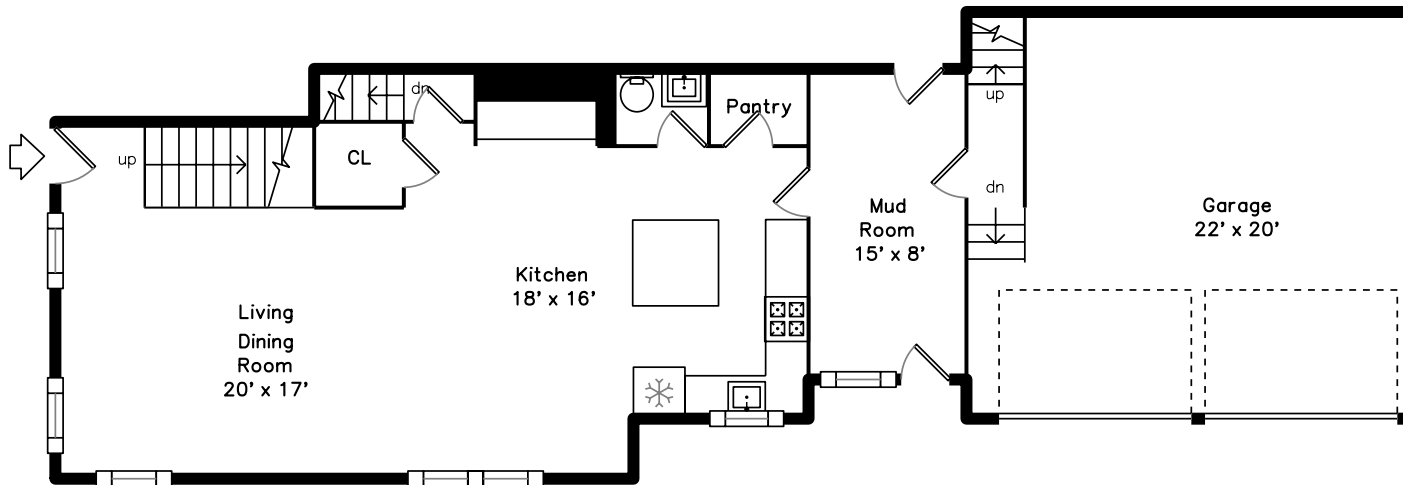

Top

Upper

Main

20 Center Street #20
Newburyport, MA 01950

PicturePlan by  vis-home

Measurements may not be 100% accurate.
Floor plans are provided for convenience only.
Room sizes are not used to calculate area.

Top

Upper

Main

Building

Building

Living Dining Room

Living Dining Room

Living Dining Room