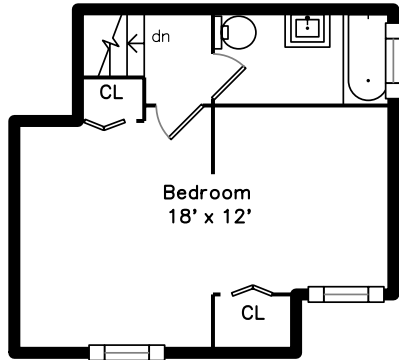

Top

Upper

Main

20 Center Street #20
Newburyport, MA 01950

PicturePlan by  vis-home

Measurements may not be 100% accurate.
Floor plans are provided for convenience only.
Room sizes are not used to calculate area.

Top

Upper

Main

Building

Building

Living Dining Room

Living Dining Room

Living Dining Room

Living Room

Kitchen

Kitchen

Kitchen

Powder Room

Sitting

Sitting

Bedroom

Bedroom

Bedroom

Master Bedroom

WalkInCloset

Master Bathroom

Bedroom

Bedroom

05Bath