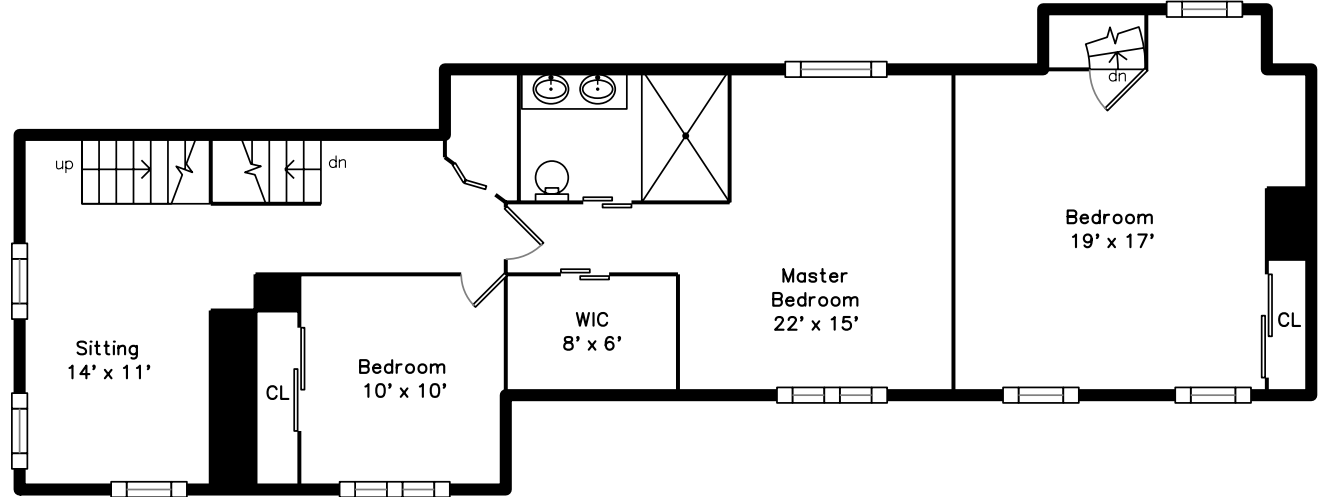

Top

Upper

Main

20 Center Street #20
Newburyport, MA 01950

PicturePlan by  vis-home

Measurements may not be 100% accurate.
Floor plans are provided for convenience only.
Room sizes are not used to calculate area.

Top

Upper

Main

Building

Building

Living Dining Room

Living Dining Room

Living Dining Room

Living Room

Kitchen

Kitchen

Kitchen

Powder Room

Sitting

Sitting

Bedroom

Bedroom

Bedroom

Master Bedroom

WalkInCloset

Master Bathroom

Bedroom

Bedroom

05Bath