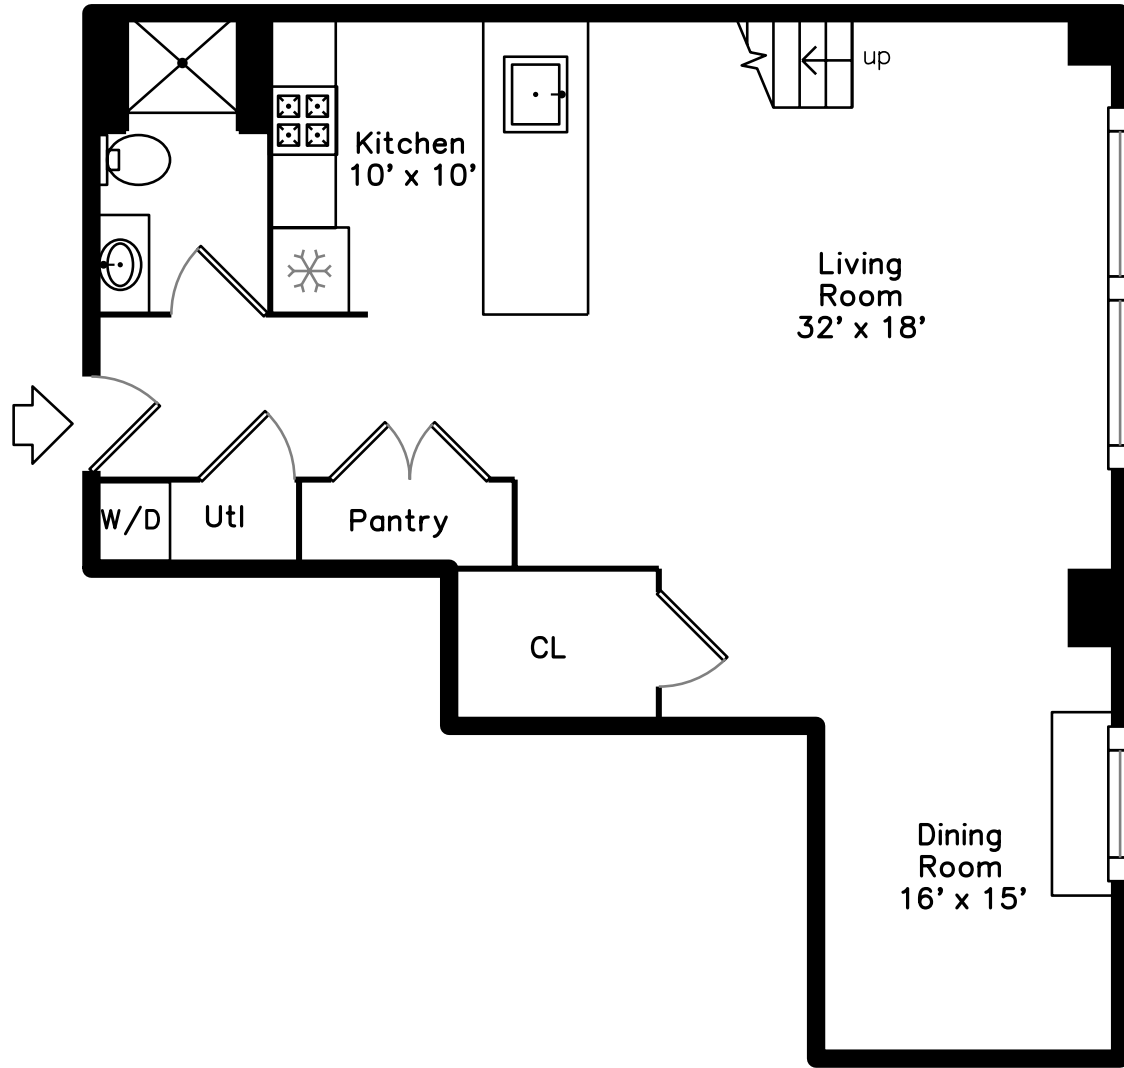

## Main

1255 Adams Street #206  
Dorchester, MA 02124

PicturePlan by  vis-home

Measurements may not be 100% accurate.  
Floor plans are provided for convenience only.  
Room sizes are not used to calculate area.

# Upper

# Main

Living Room

Living Room

Living Room

Living Room

Living Room

Living Room

Living Room

Living Room

Dining Room

Dining Room

Dining Room

Kitchen

Kitchen

Kitchen

Bathroom