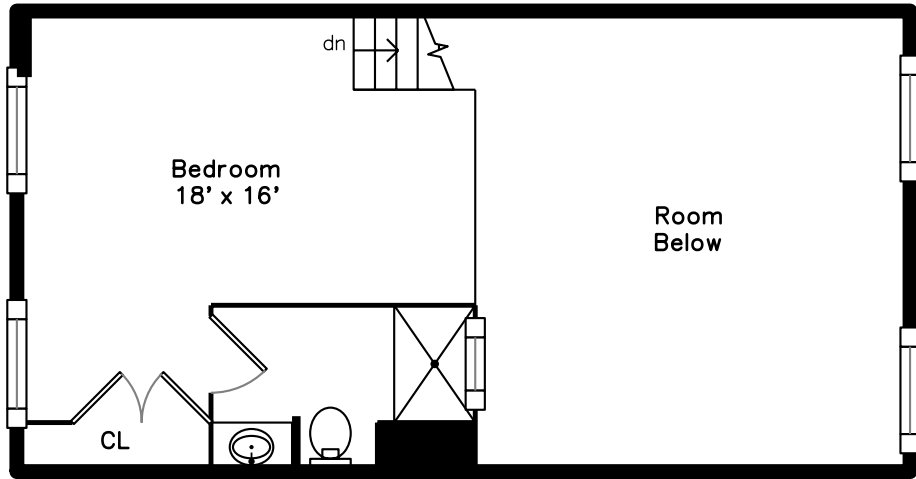

## Upper

## Main

1255 Adams Street #206  
Dorchester, MA 02124

PicturePlan by  vis-home

Measurements may not be 100% accurate.  
Floor plans are provided for convenience only.  
Room sizes are not used to calculate area.

# Main

Living Room

Living Room

Living Room

Living Room

Living Room

Living Room

Living Room