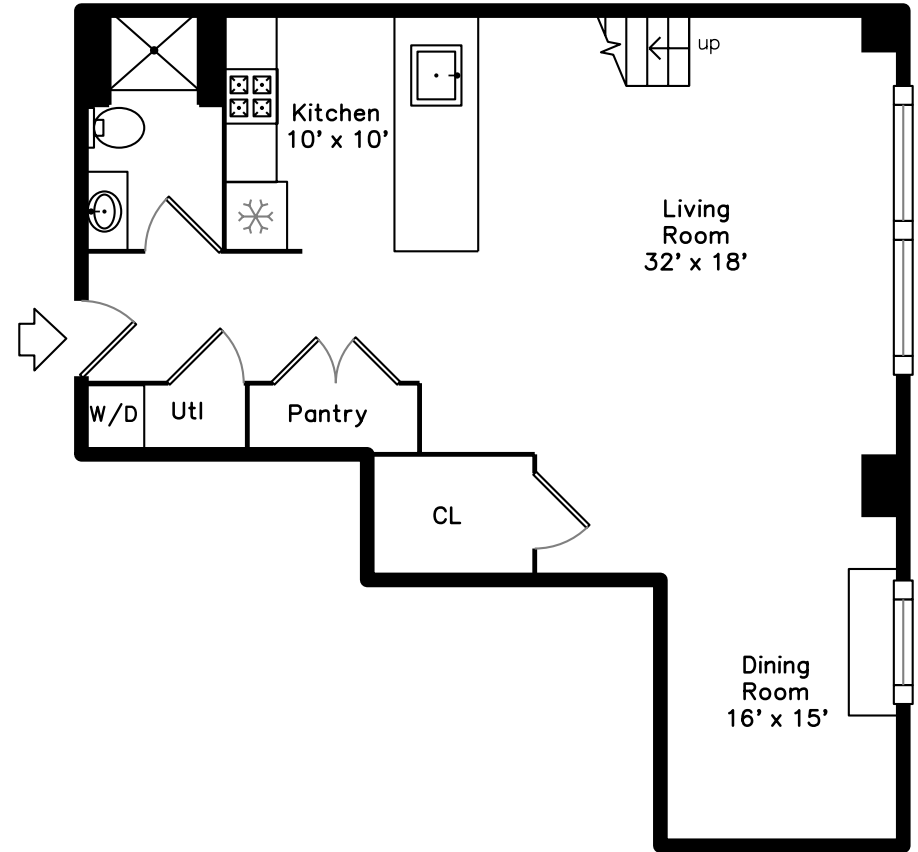

## Upper

## Main

1255 Adams Street #206  
Dorchester, MA 02124

PicturePlan by  vis-home

Measurements may not be 100% accurate.  
Floor plans are provided for convenience only.  
Room sizes are not used to calculate area.

# Main

Living Room

Living Room

Living Room

Living Room

Living Room

Living Room

Living Room

Living Room

Dining Room

Dining Room

Dining Room

Kitchen

Kitchen

Kitchen

Bathroom