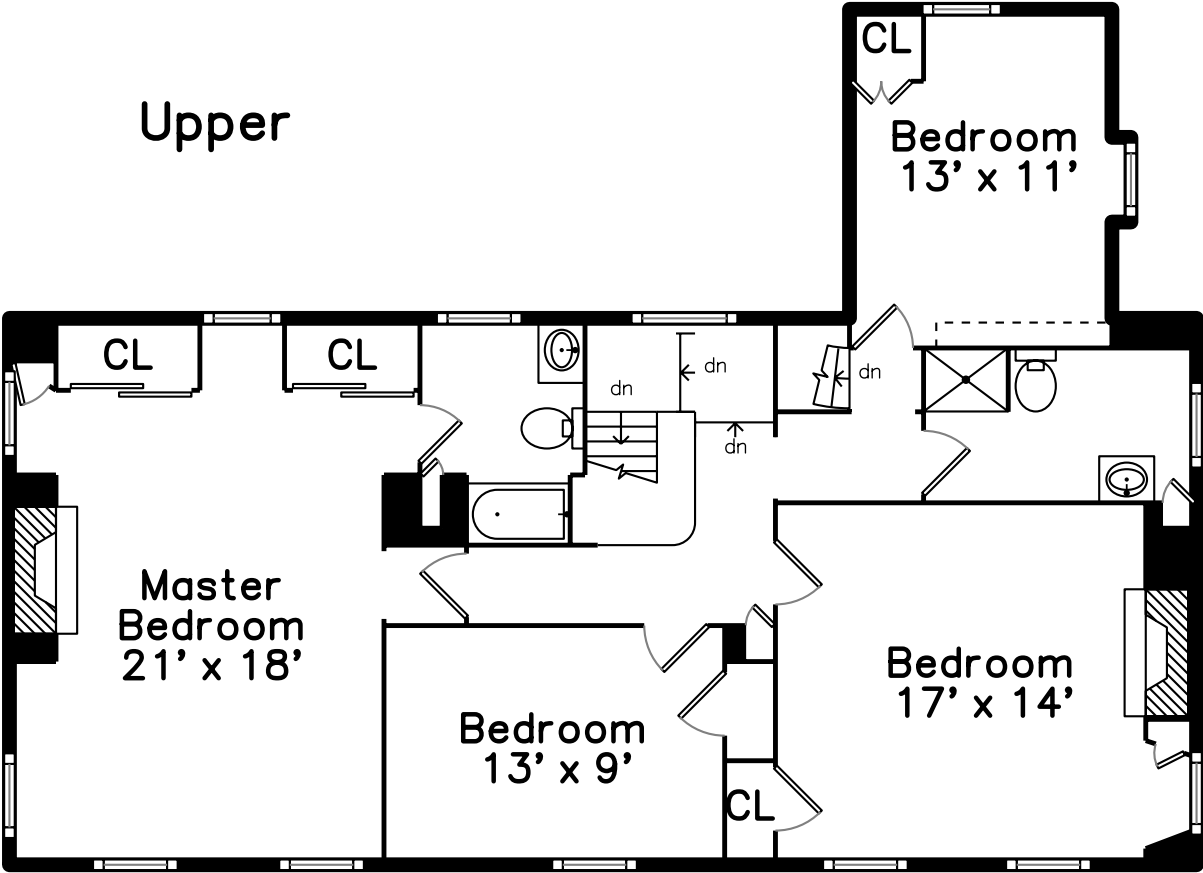

# Lower

237 Mill Street  
Newton, MA 02460

PicturePlan by  vis-home

Measurements may not be 100% accurate.  
Floor plans are provided for convenience only.  
Room sizes are not used to calculate area.

Upper

Main

Lower

Outside

Outside

Back

Back

Backyard

Backyard

Backyard

Backyard

Foyer

Foyer

Living Room

Living Room

Dining Room

Dining Room

Master Bathroom

Bedroom

Bedroom

Bedroom

Bathroom

Recreation Room