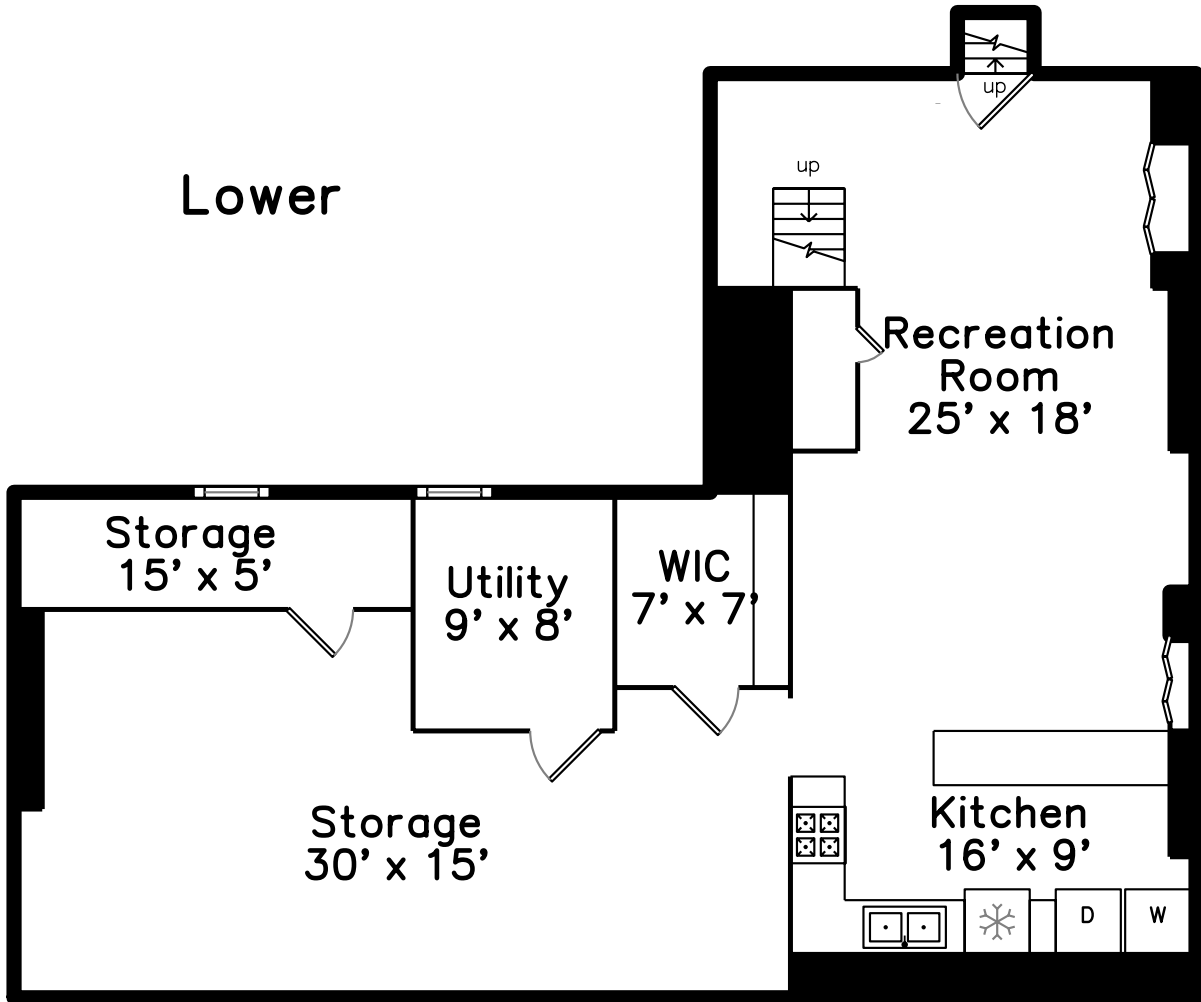

# Lower

237 Mill Street  
Newton, MA 02460

PicturePlan by  vis-home

Measurements may not be 100% accurate.  
Floor plans are provided for convenience only.  
Room sizes are not used to calculate area.

Upper

Main

Lower

Outside

Outside

Back

Back

Backyard

Backyard

Backyard

Backyard

Foyer

Foyer

Living Room

Living Room

Dining Room

Dining Room

Master Bathroom

Bedroom

Bedroom

Bedroom

Bathroom

Recreation Room