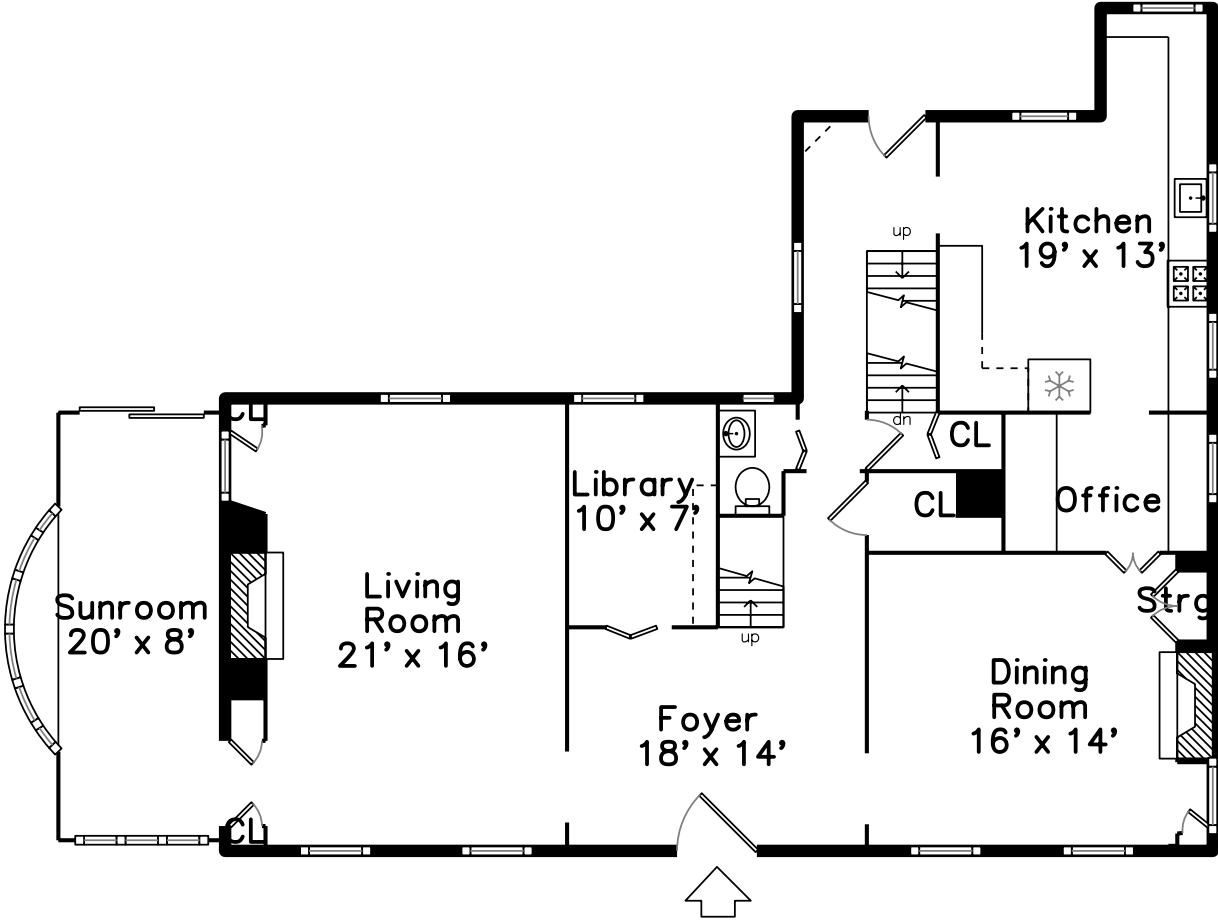

# Lower

237 Mill Street  
Newton, MA 02460

PicturePlan by  vis-home

Measurements may not be 100% accurate.  
Floor plans are provided for convenience only.  
Room sizes are not used to calculate area.

Upper

Main

Lower

Outside

Outside

Back

Back

Backyard

Backyard

Backyard

Backyard

Foyer

Foyer

Living Room

Living Room

Dining Room

Dining Room