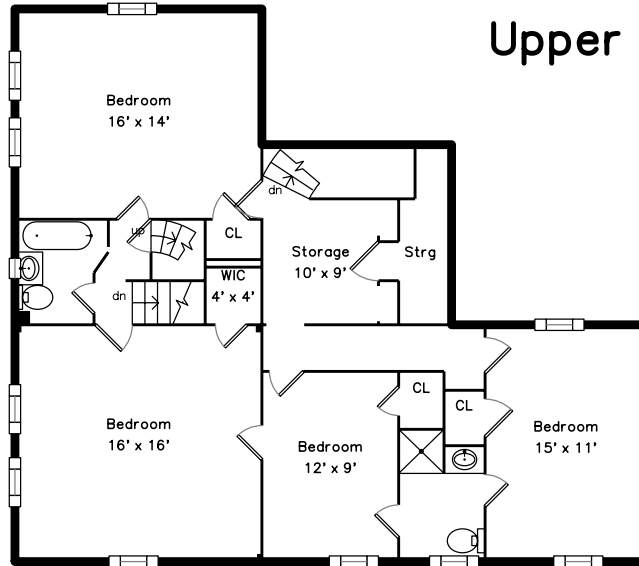

Top

Upper

Barn

Main

Lower

50 Kendall Road
Lexington, MA 0242

PicturePlan by vis-home

Measurements may not be 100% accurate.

Floor plans are provided for convenience only.

Room sizes are not used to calculate area.

Top

Upper

Main

Lower

Barn

Outside

Living Room

Dining Room

Dining Room

Dining Room

Dining Room

Dining Room

Dining Room

Kitchen

Bathroom

Bathroom

Storage

Storage

Storage

Storage

Storage

Storage