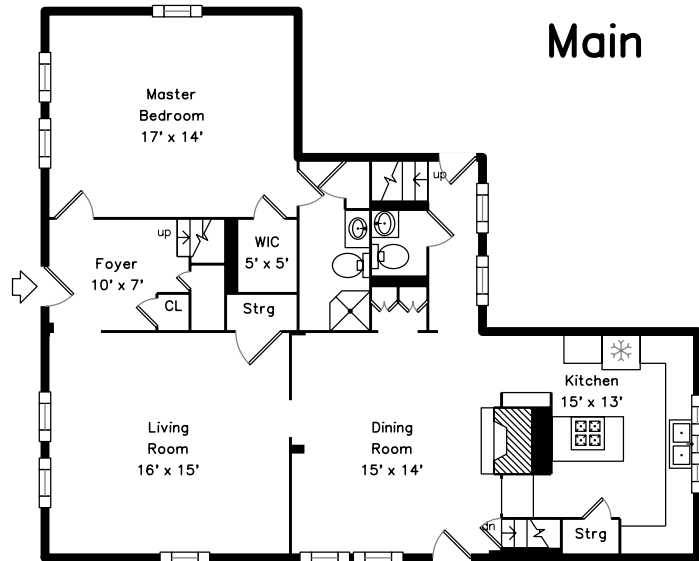

Top

Upper

Barn

Main

Lower

50 Kendall Road
Lexington, MA 0242

PicturePlan by vis-home

Measurements may not be 100% accurate.

Floor plans are provided for convenience only.

Room sizes are not used to calculate area.

Top

Upper

Main

Lower

Barn

Outside

Living Room

Dining Room

Dining Room

Dining Room

Dining Room

Dining Room

Dining Room

Kitchen

Bathroom

Bathroom

Storage

Storage

Storage

Storage

Storage

Storage