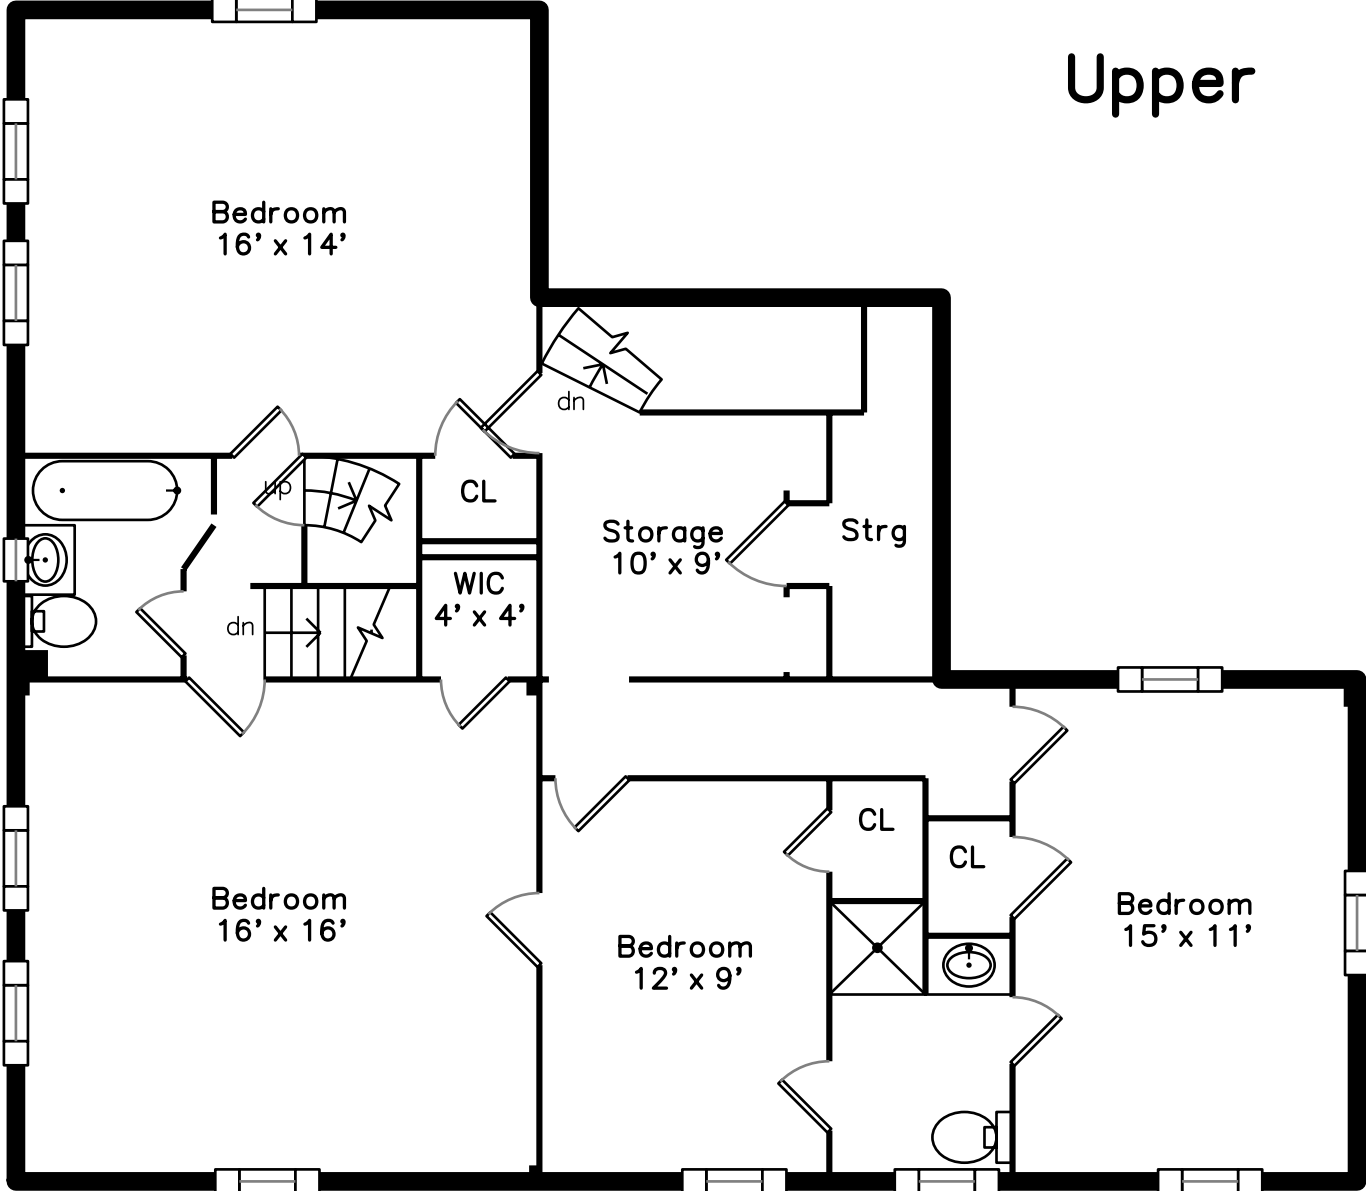

Top

Upper

Barn

Main

Lower

50 Kendall Road
Lexington, MA 0242

PicturePlan by vis-home

Measurements may not be 100% accurate.

Floor plans are provided for convenience only.

Room sizes are not used to calculate area.

Top

Upper

Main

Lower

Barn

Outside

Living Room

Dining Room

Dining Room

Dining Room

Dining Room

Dining Room

Dining Room

Kitchen

Bathroom

Bathroom

Storage

Storage

Storage

Storage

Storage

Storage