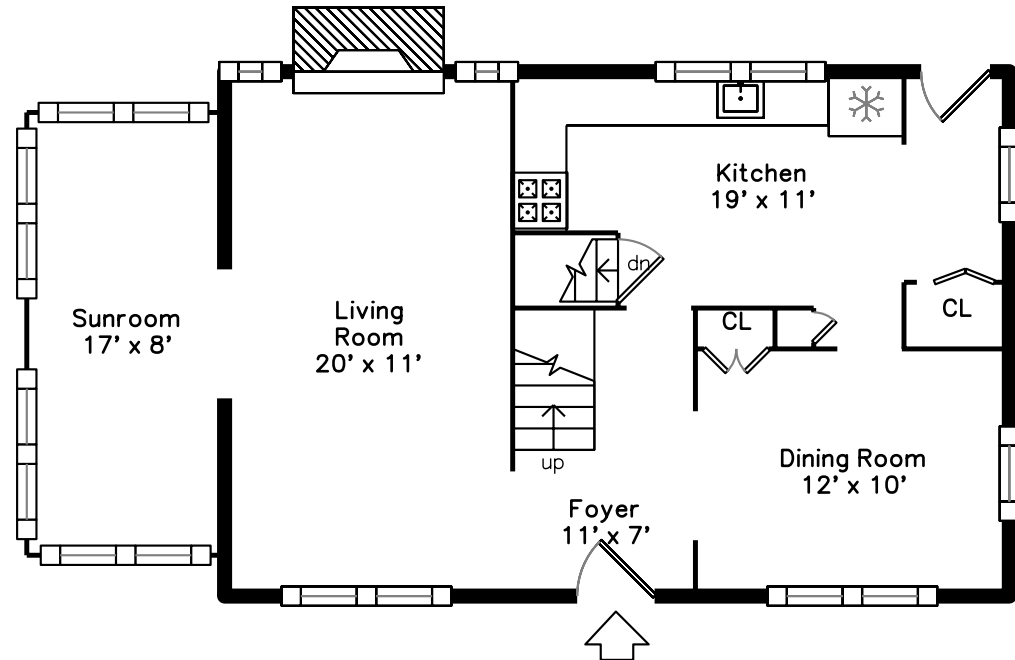

Upper

Main

36 Wedgewood Road
Newton, MA 02465

PicturePlan by  vis-home

Measurements may not be 100% accurate.
Floor plans are provided for convenience only.
Room sizes are not used to calculate area.

Upper

Main

Outside

Outside

Backyard

Backyard

Backyard

Foyer

Foyer

Living Room

Living Room

Dining Room

Kitchen

Kitchen

Sunroom

Office

Bedroom

Bedroom

Master Bedroom

Bathroom