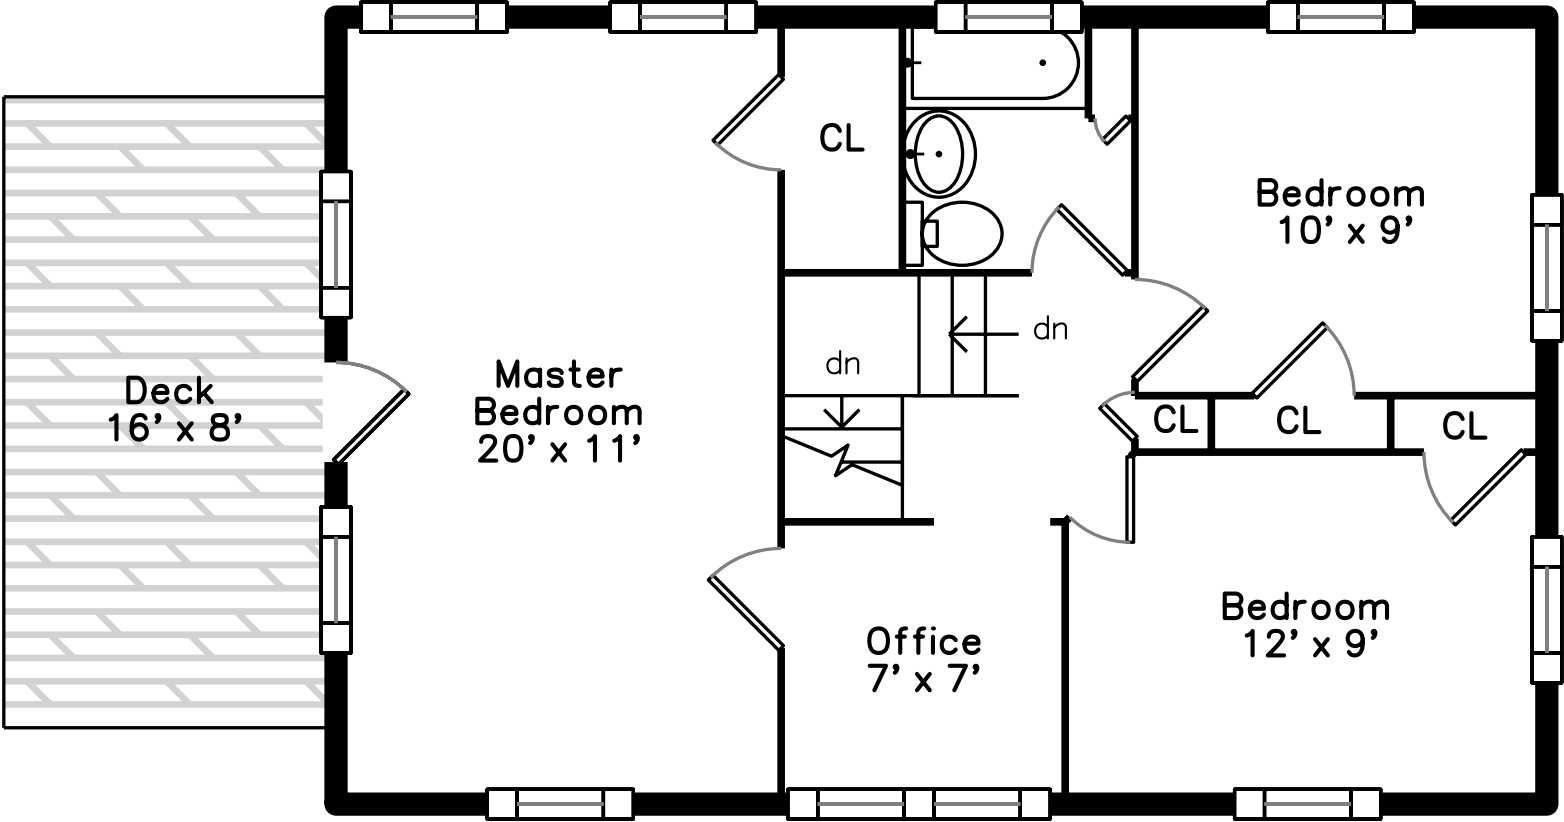

Upper

Main

36 Wedgewood Road
Newton, MA 02465

PicturePlan by  vis-home

Measurements may not be 100% accurate.
Floor plans are provided for convenience only.
Room sizes are not used to calculate area.

Upper

Main

Outside

Outside

Backyard

Backyard

Backyard

Foyer

Foyer

Living Room

Living Room

Dining Room

Kitchen

Kitchen

Sunroom

Office

Bedroom

Bedroom

Master Bedroom

Bathroom