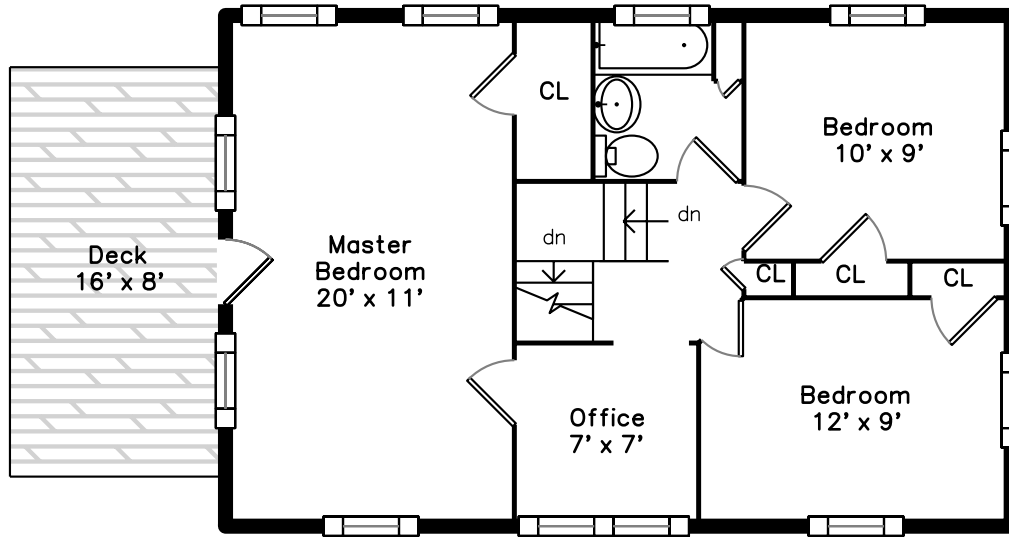

Upper

Main

36 Wedgewood Road
Newton, MA 02465

PicturePlan by  vis-home

Measurements may not be 100% accurate.
Floor plans are provided for convenience only.
Room sizes are not used to calculate area.

Upper

Main

Outside

Outside

Backyard

Backyard

Backyard

Foyer

Foyer

Living Room

Living Room

Dining Room

Kitchen

Kitchen

Sunroom

Office

Bedroom

Bedroom

Master Bedroom

Bathroom