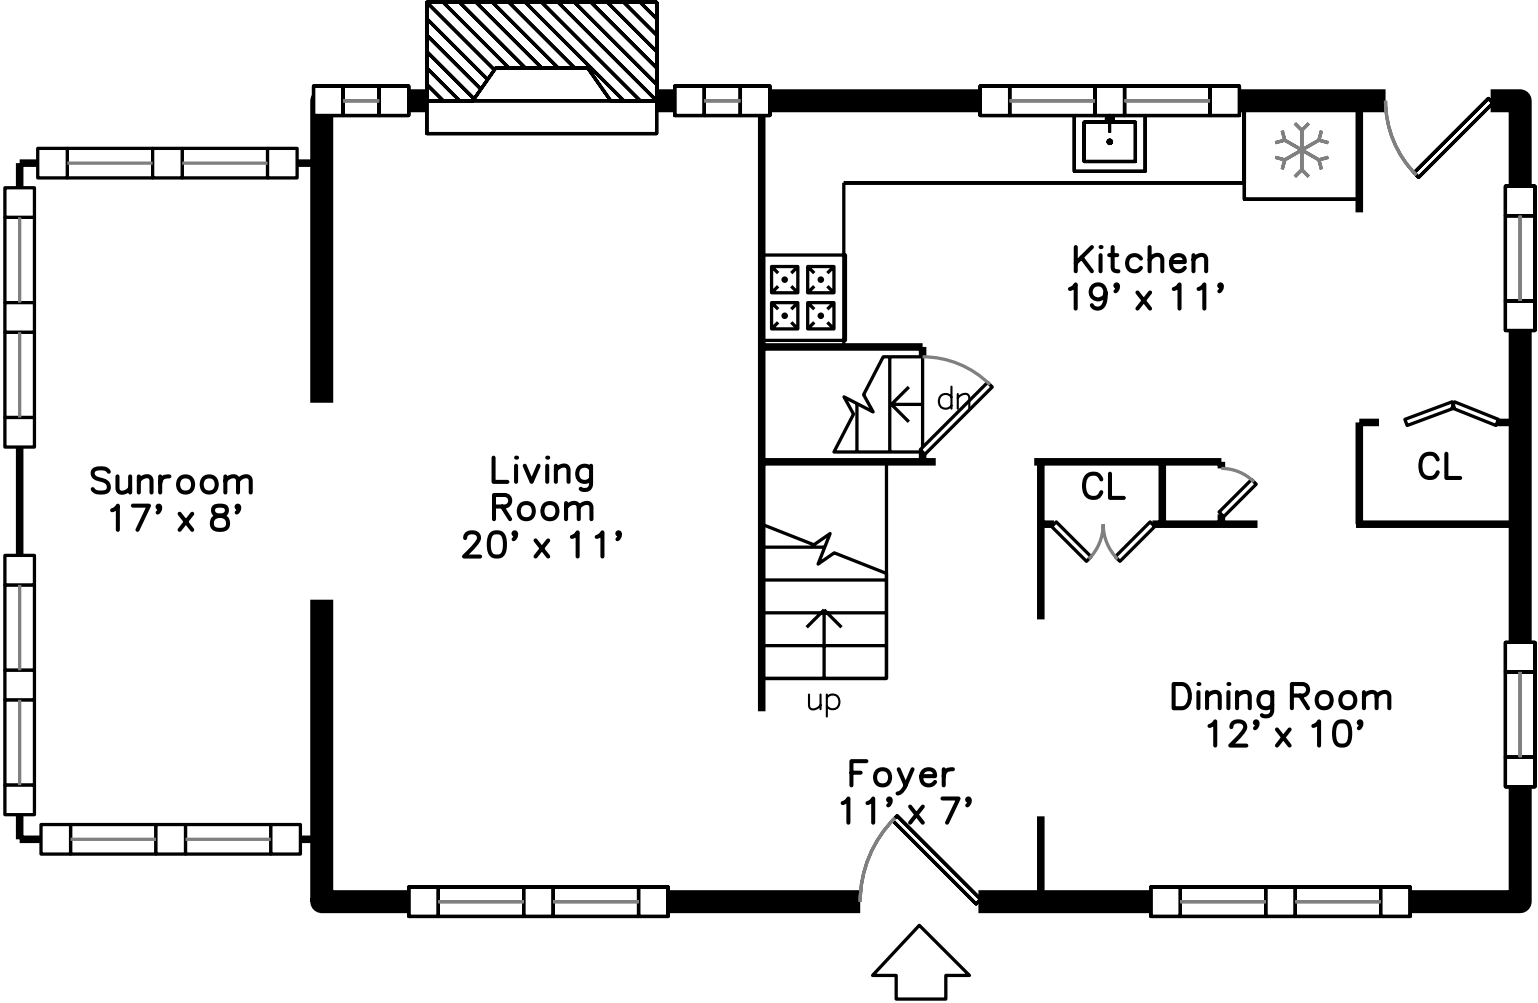

Upper

Main

36 Wedgewood Road
Newton, MA 02465

PicturePlan by  vis-home

Measurements may not be 100% accurate.
Floor plans are provided for convenience only.
Room sizes are not used to calculate area.

Upper

Main

Outside

Outside

Backyard

Backyard

Backyard

Foyer

Foyer

Living Room

Living Room

Dining Room

Kitchen

Kitchen

Sunroom

Office

Bedroom

Bedroom

Master Bedroom

Bathroom