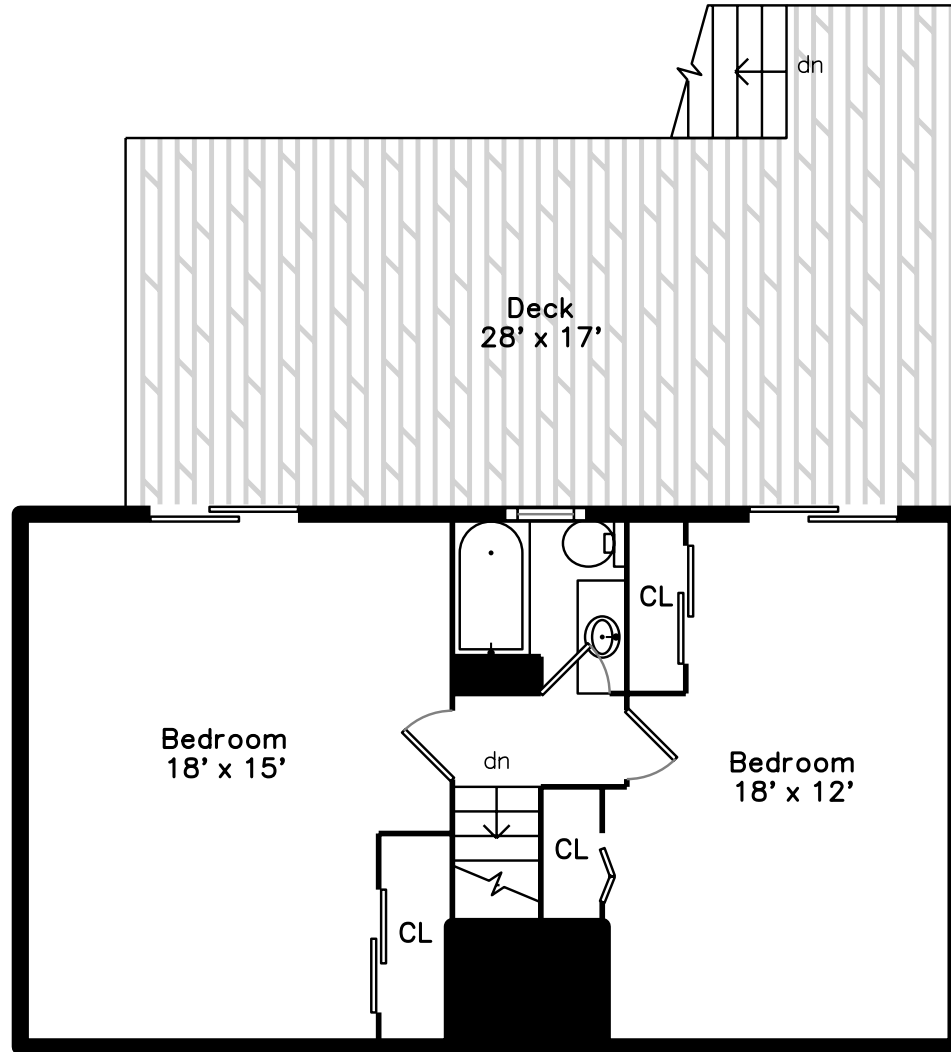

Top

Main

Upper

13 Buena Vista Road
Marblehead, MA 01945

PicturePlan by  vis-home

Measurements may not be 100% accurate.
Floor plans are provided for convenience only.
Room sizes are not used to calculate area.

Top

Upper

Main

Outside

Outside

Foyer

Living Room

Living Room

Kitchen

Kitchen

Kitchen

Office

05Bath

Bedroom

Bedroom

Bedroom

Office

Bathroom

Bedroom

Bedroom

Bathroom

Deck

Deck