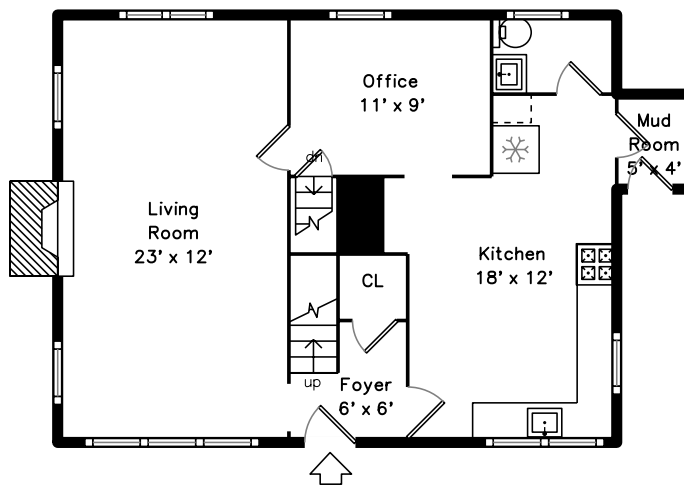

Top

Main

Upper

13 Buena Vista Road
Marblehead, MA 01945

PicturePlan by  vis-home

Measurements may not be 100% accurate.
Floor plans are provided for convenience only.
Room sizes are not used to calculate area.

Top

Upper

Main

Outside

Outside

Foyer

Living Room

Living Room

Kitchen

Kitchen

Kitchen

Office

05Bath

Bedroom

Bedroom

Bedroom

Office

Bathroom

Bedroom

Bedroom

Bathroom

Deck

Deck