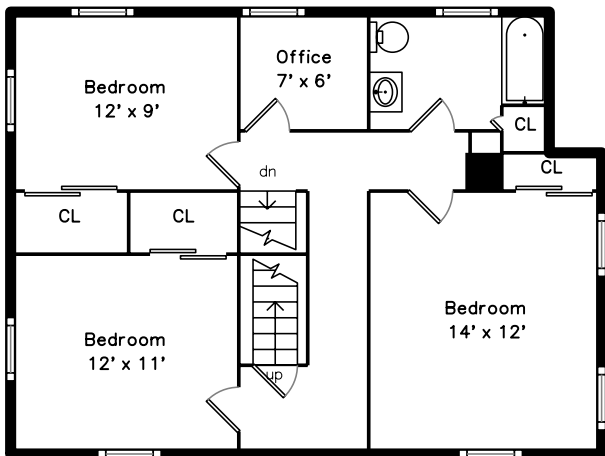

Top

Main

Upper

13 Buena Vista Road
Marblehead, MA 01945

PicturePlan by  vis-home

Measurements may not be 100% accurate.
Floor plans are provided for convenience only.
Room sizes are not used to calculate area.

Top

Upper

Main

Outside

Outside

Foyer

Living Room

Living Room

Kitchen

Kitchen

Kitchen

Office

05Bath

Bedroom

Bedroom

Bedroom

Office

Bathroom

Bedroom

Bedroom

Bathroom

Deck

Deck