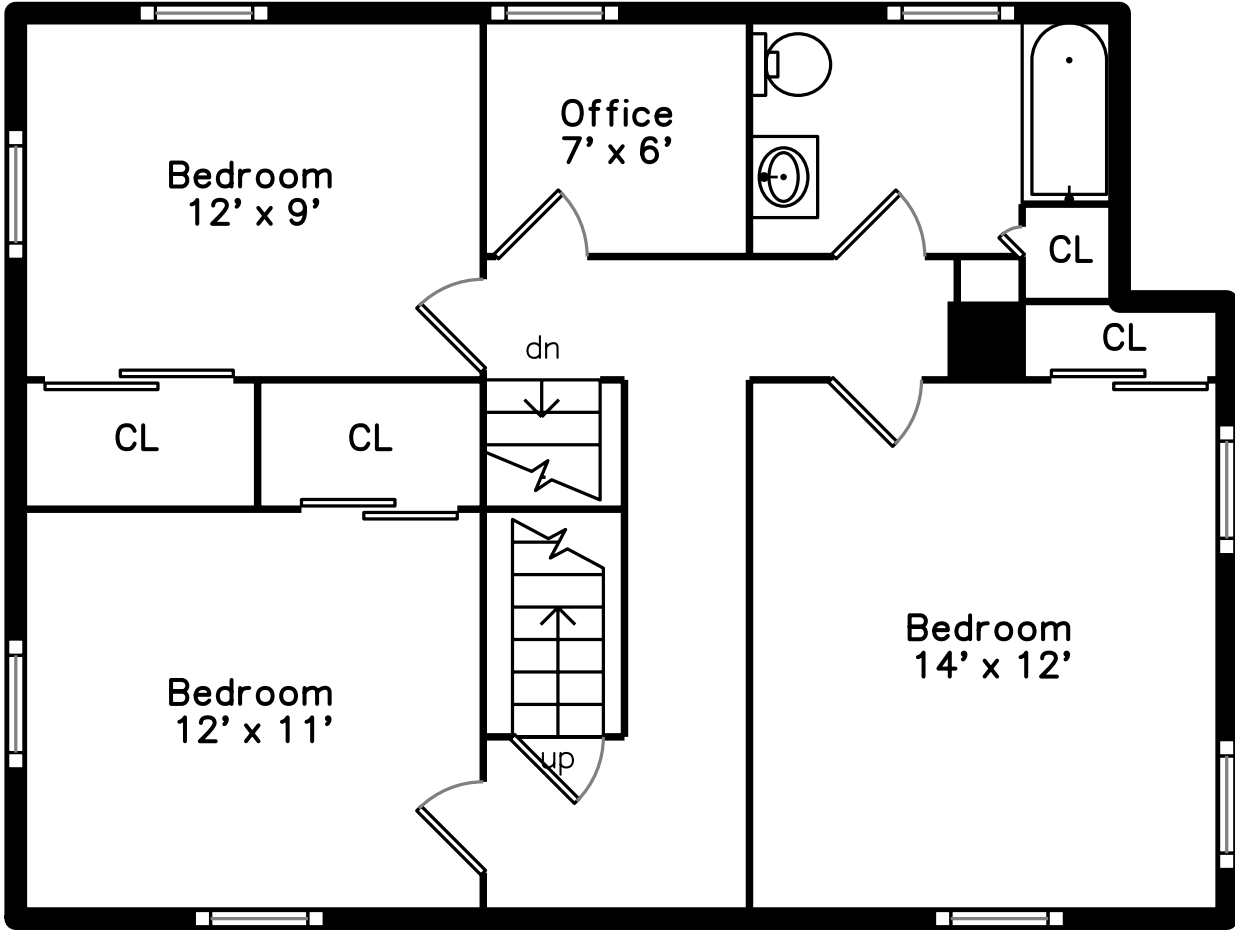

Top

Main

Upper

13 Buena Vista Road
Marblehead, MA 01945

PicturePlan by  vis-home

Measurements may not be 100% accurate.
Floor plans are provided for convenience only.
Room sizes are not used to calculate area.

Top

Upper

Main

Outside

Outside

Foyer

Living Room

Living Room

Kitchen

Kitchen

Kitchen

Office

05Bath

Bedroom

Bedroom

Bedroom

Office

Bathroom

Bedroom

Bedroom

Bathroom

Deck

Deck