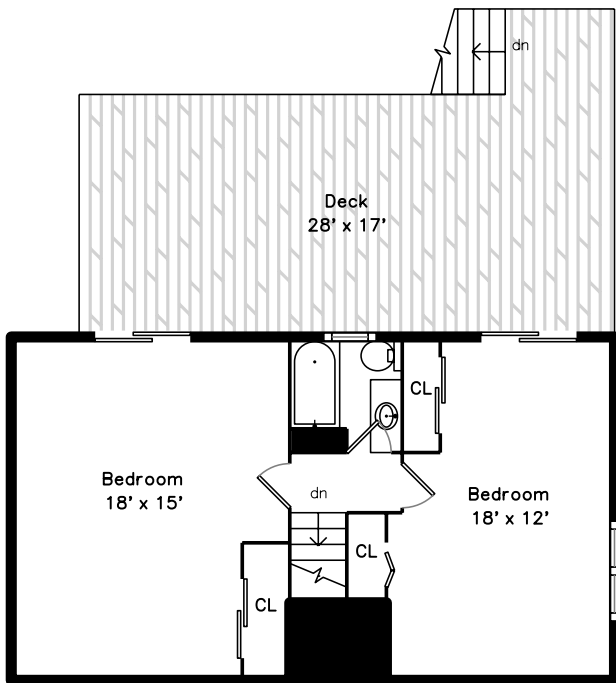

Top

Main

Upper

13 Buena Vista Road
Marblehead, MA 01945

PicturePlan by  vis-home

Measurements may not be 100% accurate.
Floor plans are provided for convenience only.
Room sizes are not used to calculate area.

Top

Upper

Main

Outside

Outside

Foyer

Living Room

Living Room

Kitchen

Kitchen

Kitchen

Office

05Bath

Bedroom

Bedroom

Bedroom

Office

Bathroom

Bedroom

Bedroom

Bathroom

Deck

Deck