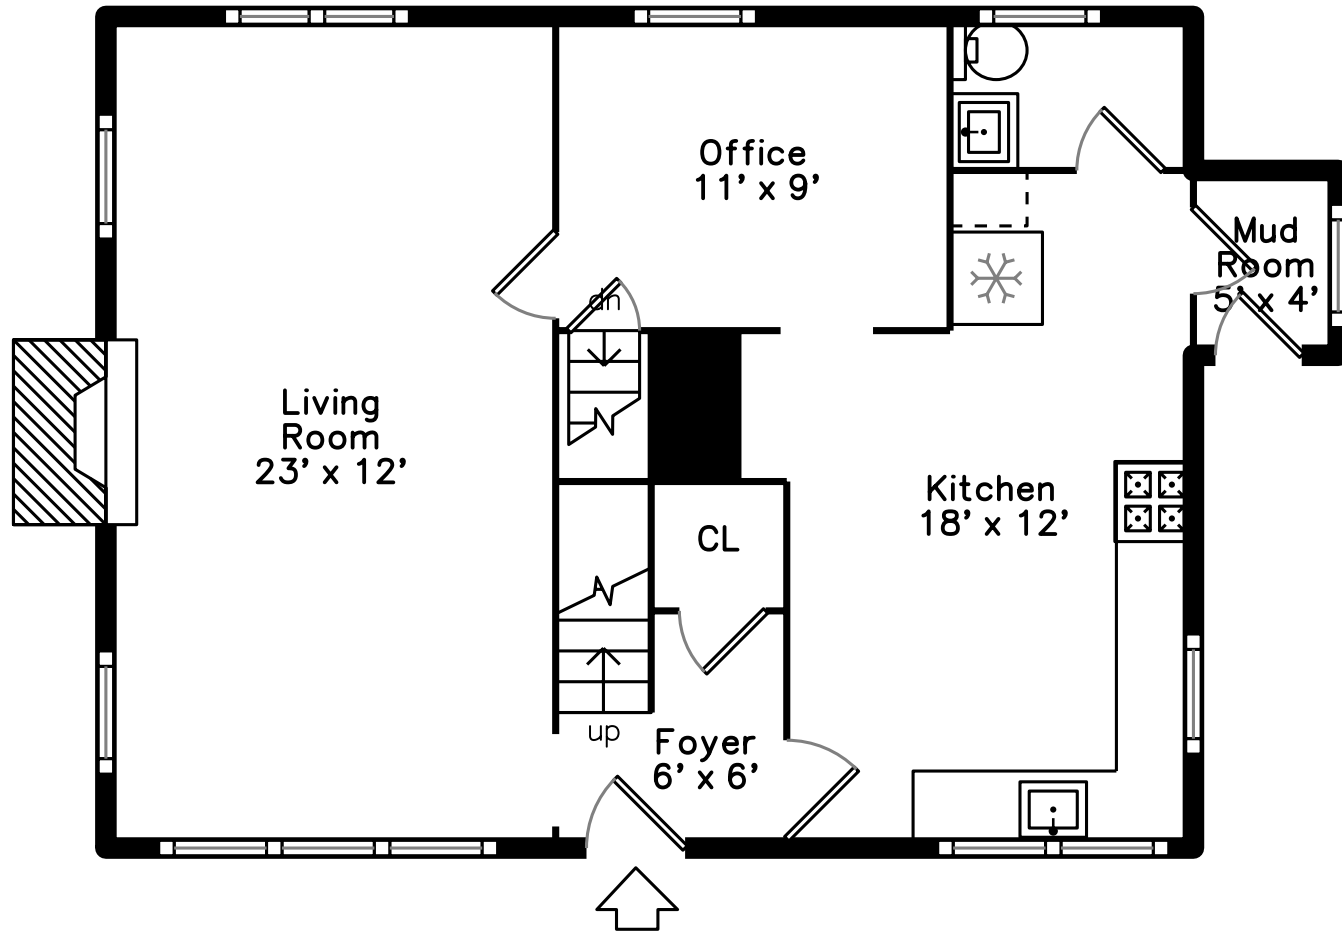

Top

Main

Upper

13 Buena Vista Road
Marblehead, MA 01945

PicturePlan by  vis-home

Measurements may not be 100% accurate.
Floor plans are provided for convenience only.
Room sizes are not used to calculate area.

Top

Upper

Main

Outside

Outside

Foyer

Living Room

Living Room

Kitchen

Kitchen

Kitchen

Office

05Bath

Bedroom

Bedroom

Bedroom

Office

Bathroom

Bedroom

Bedroom

Bathroom

Deck

Deck