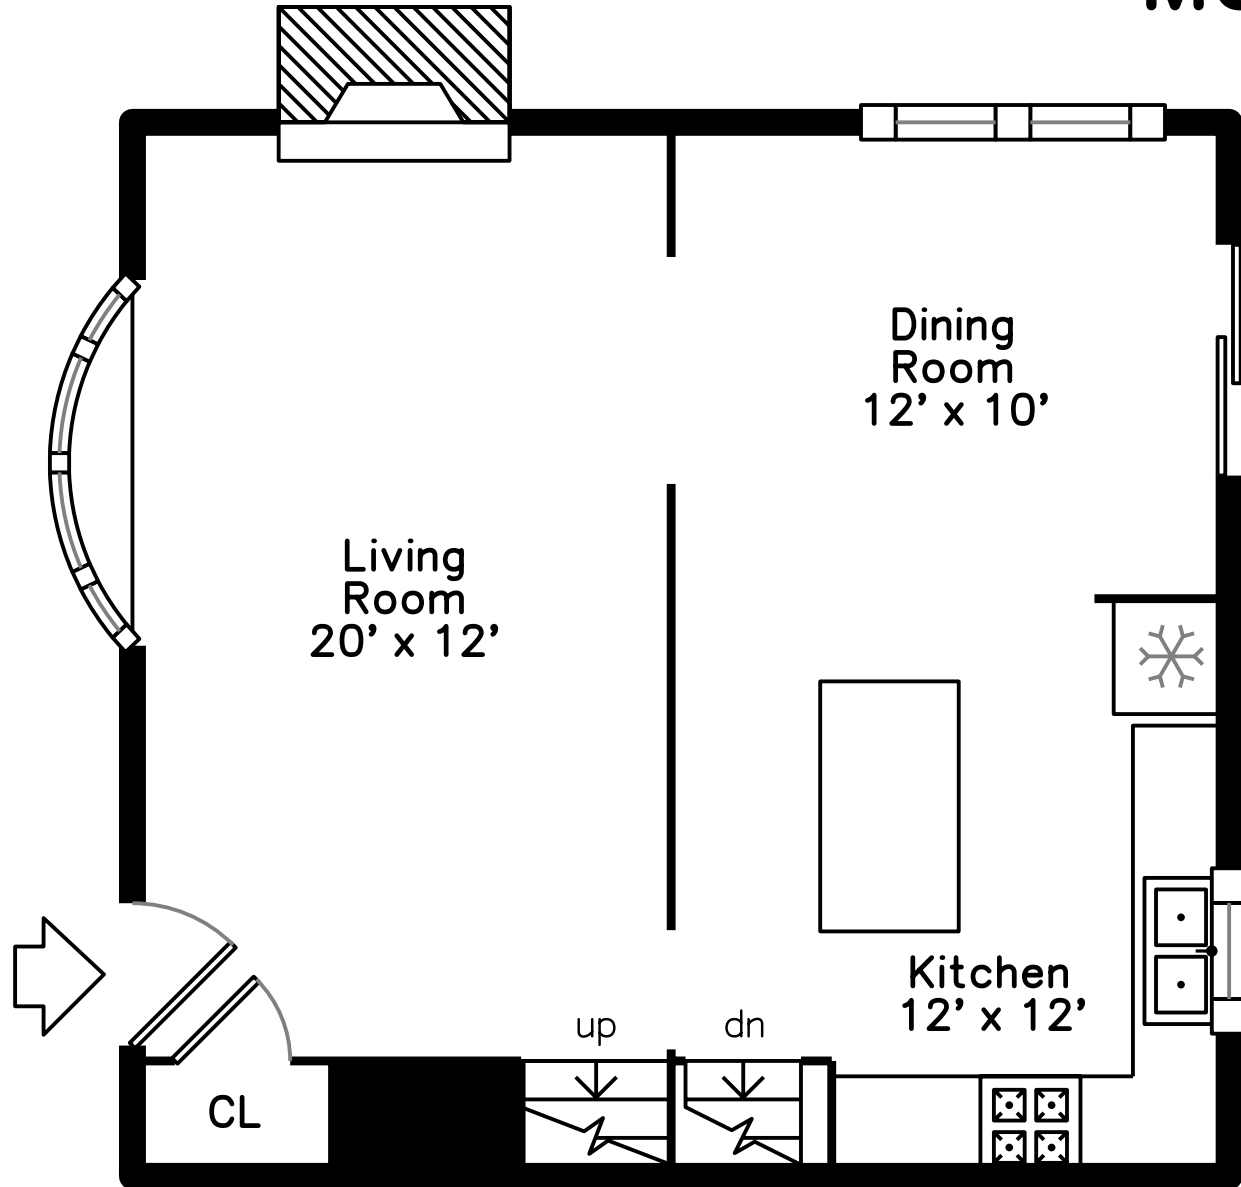

1806 Trapelo Road  
Waltham, MA 02451

PicturePlan by  vis-home

Measurements may not be 100% accurate.  
Floor plans are provided for convenience only.  
Room sizes are not used to calculate area.

# Upper

# Lower

Exercise  
24' x 11'

up

dn

Outside

Outside

Outside

Outside

Living Room

Living Room

Living Room

Dining Room

Dining Room

Dining Room

Dining Room

Dining Room