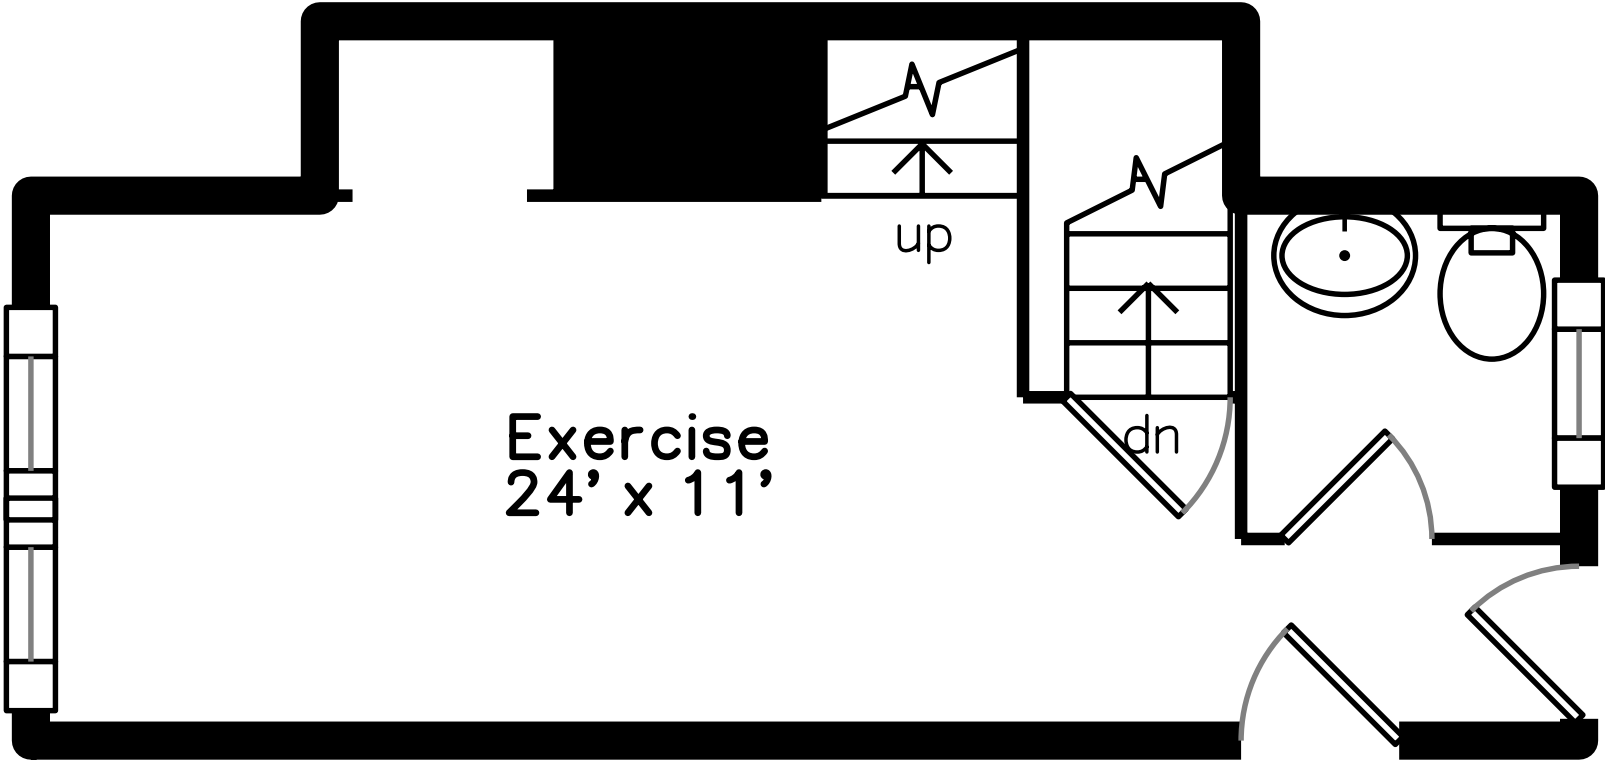

Lower

Exercise
24' x 11'

up

dn