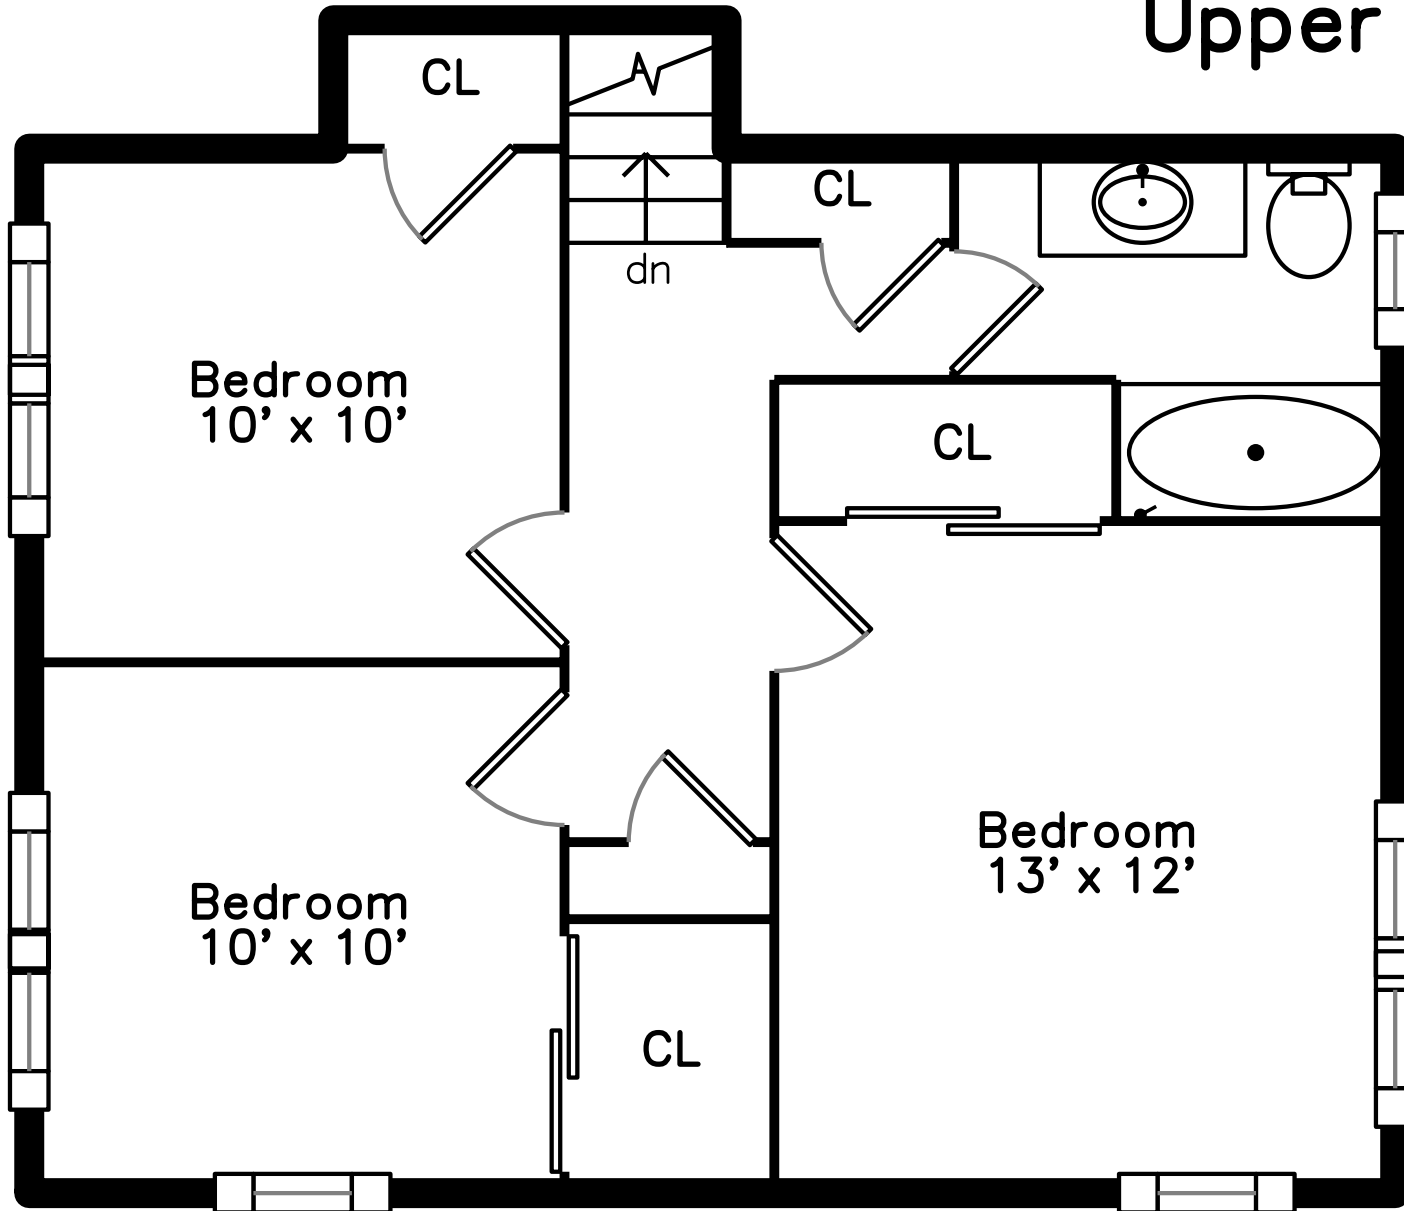

1806 Trapelo Road  
Waltham, MA 02451

PicturePlan by  vis-home

Measurements may not be 100% accurate.  
Floor plans are provided for convenience only.  
Room sizes are not used to calculate area.

# Upper

Living Room

Living Room

Living Room

Dining Room

Dining Room

Dining Room

Dining Room

Dining Room

Bathroom

Bathroom