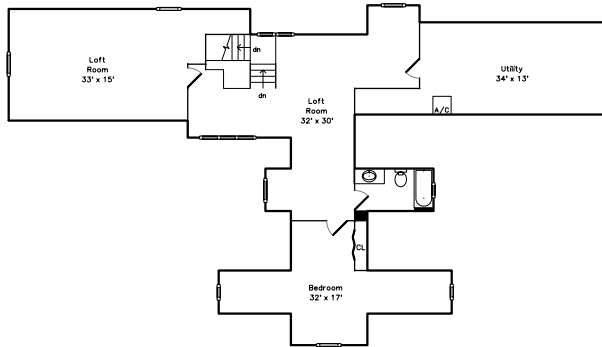

Top

Main

159 Marked Tree Road
Needham, MA 02492

PicturePlan(tm) by Vis-Home(C) 2016
Measurements may not be 100% accurate.
Floor plans are provided for convenience only.
Room sizes are not used to calculate area.

Upper

Basement

Top

Upper

Main

Basement

3D View – TopDown

3D View – TopDown

3D View – TopDown

3D View – TopDown