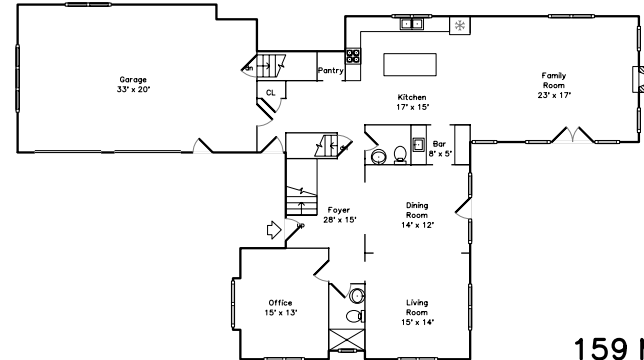

Top

Main

159 Marked Tree Road
Needham, MA 02492

PicturePlan(tm) by Vis-Home(C) 2016
Measurements may not be 100% accurate.
Floor plans are provided for convenience only.
Room sizes are not used to calculate area.

Upper

Basement

Top

Upper

Main

Basement

3D View – TopDown

3D View – TopDown

3D View – TopDown

3D View – TopDown