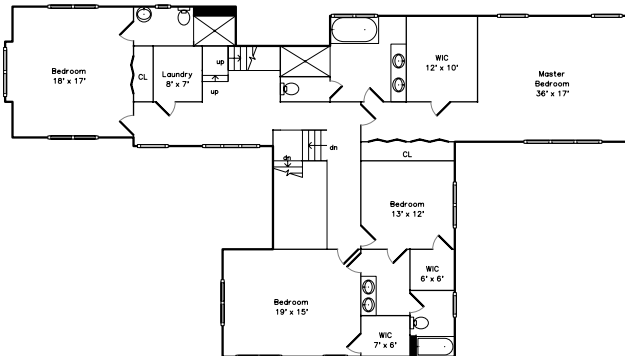

Top

Main

159 Marked Tree Road
Needham, MA 02492

PicturePlan(tm) by Vis-Home(C) 2016
Measurements may not be 100% accurate.
Floor plans are provided for convenience only.
Room sizes are not used to calculate area.

Upper

Basement

Top

Upper

Main

Basement

3D View – TopDown

3D View – TopDown

3D View – TopDown

3D View – TopDown