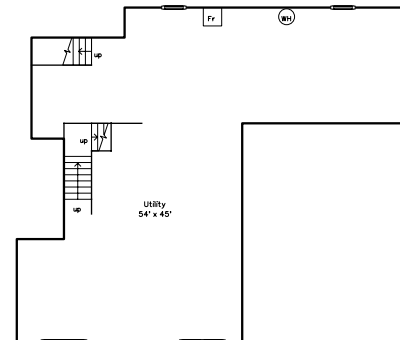

Top

Main

159 Marked Tree Road
Needham, MA 02492

PicturePlan(tm) by Vis-Home(C) 2016
Measurements may not be 100% accurate.
Floor plans are provided for convenience only.
Room sizes are not used to calculate area.

Upper

Basement

Top

Upper

Main

Basement

3D View – TopDown

3D View – TopDown

3D View – TopDown

3D View – TopDown