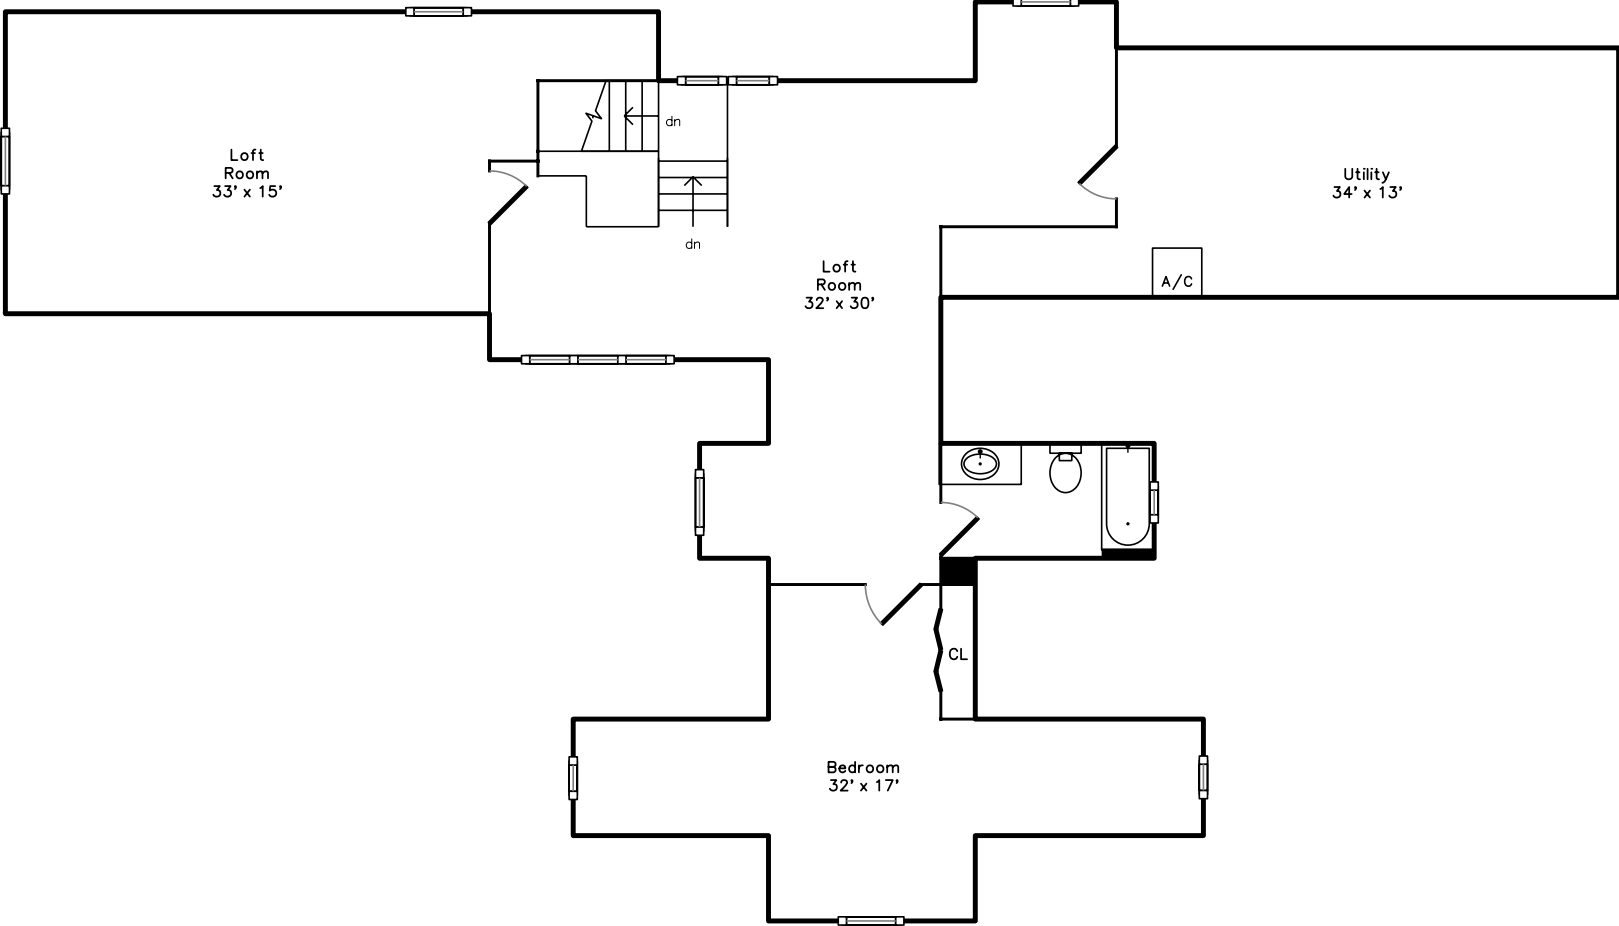

Top

Main

159 Marked Tree Road
Needham, MA 02492

PicturePlan(tm) by Vis-Home(C) 2016
Measurements may not be 100% accurate.
Floor plans are provided for convenience only.
Room sizes are not used to calculate area.

Upper

Basement

Top

Upper

Main

Basement

3D View – TopDown

3D View – TopDown

3D View – TopDown

3D View – TopDown