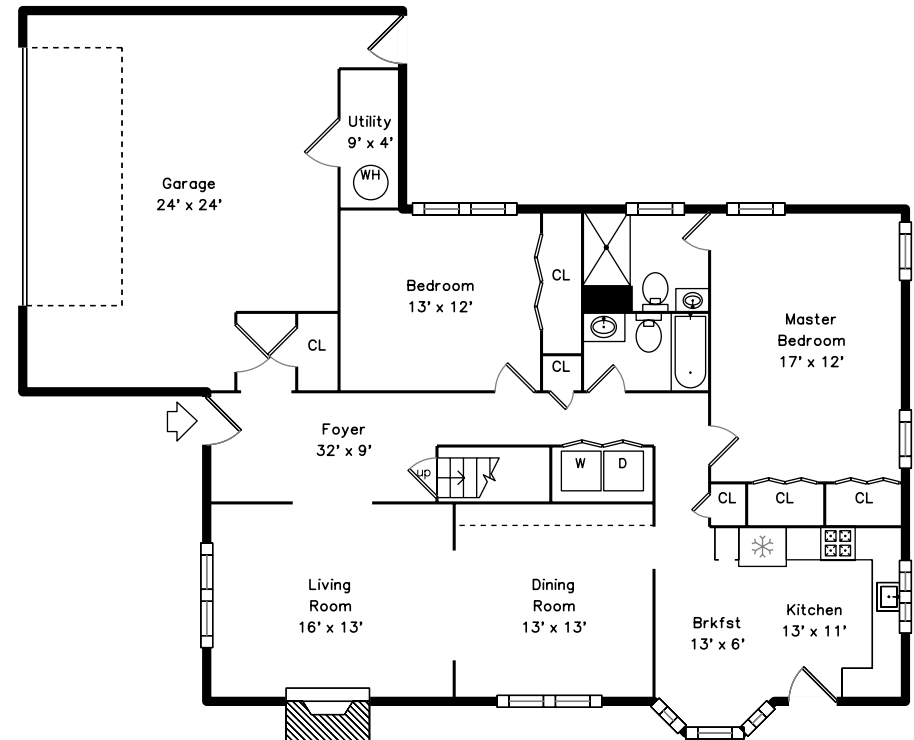

## Upper

## Main

27 Pintail Road  
Walpole, MA 02081

PicturePlan by  vis-home

Measurements may not be 100% accurate.  
Floor plans are provided for convenience only.  
Room sizes are not used to calculate area.

# Main

Outside

Outside

Outside

Foyer

Living Room

Living Room

Dining Room

Dining Room

Breakfast

Breakfast

Kitchen

Kitchen

Kitchen

Master Bedroom

Master Bedroom