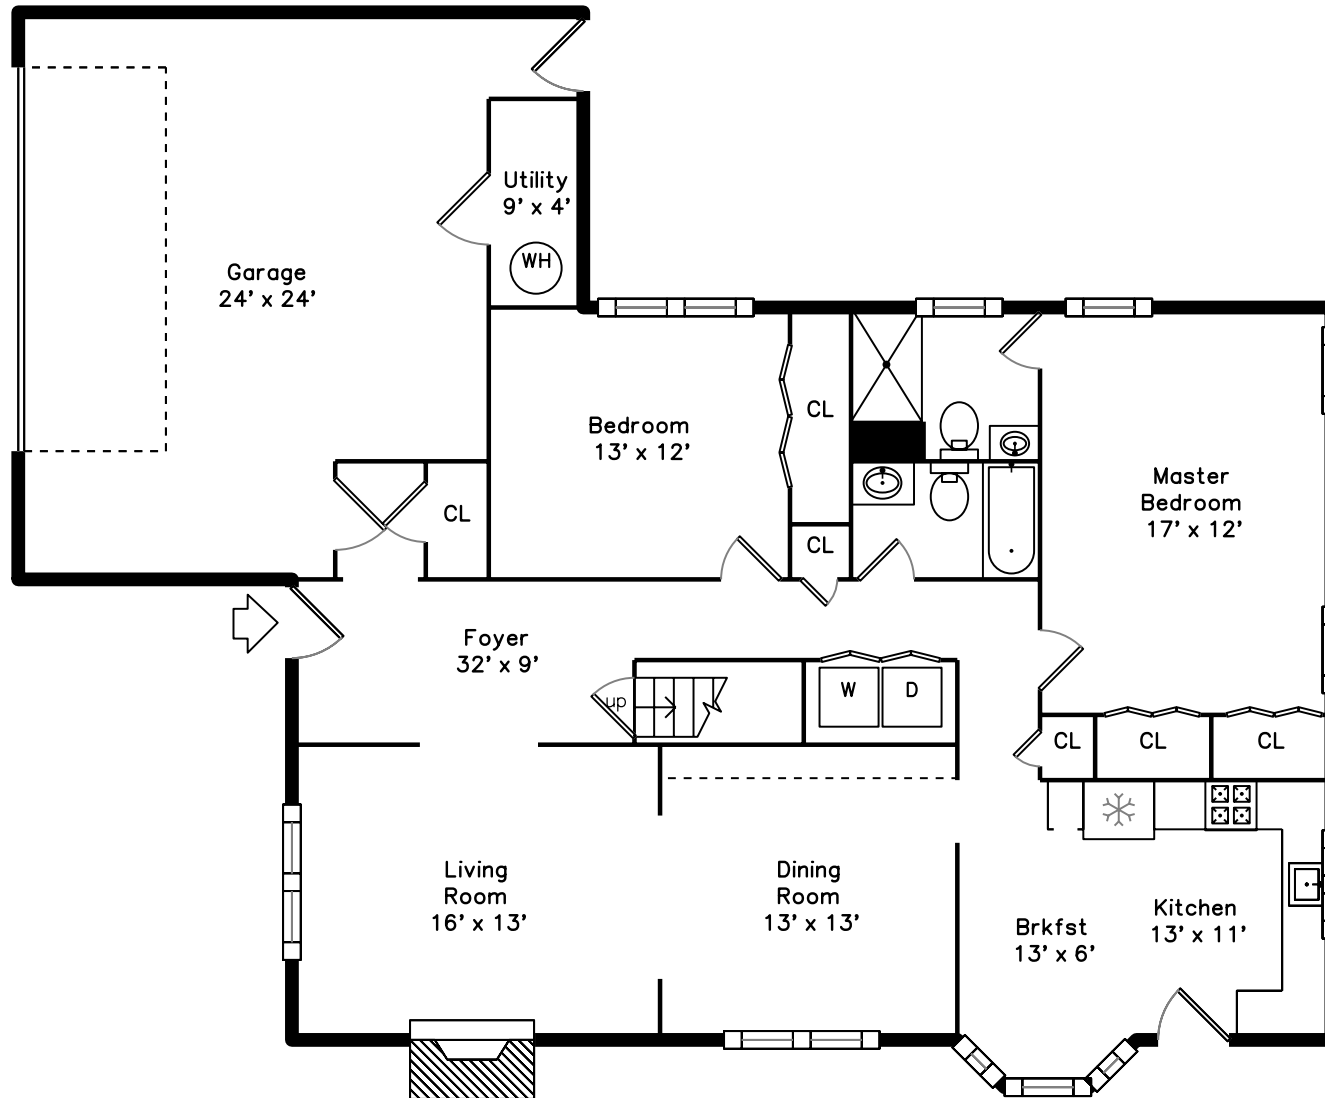

## Main

27 Pintail Road  
Walpole, MA 02081

PicturePlan by  vis-home

Measurements may not be 100% accurate.  
Floor plans are provided for convenience only.  
Room sizes are not used to calculate area.

# Main

Outside

Outside

Outside

Foyer

Living Room

Living Room

Dining Room

Dining Room

Breakfast

Breakfast

Kitchen

Kitchen

Kitchen

Master Bedroom

Master Bedroom

Bedroom

Bedroom

Bathroom

Bathroom

Family Room

Family Room

Master Bedroom

Master Bedroom