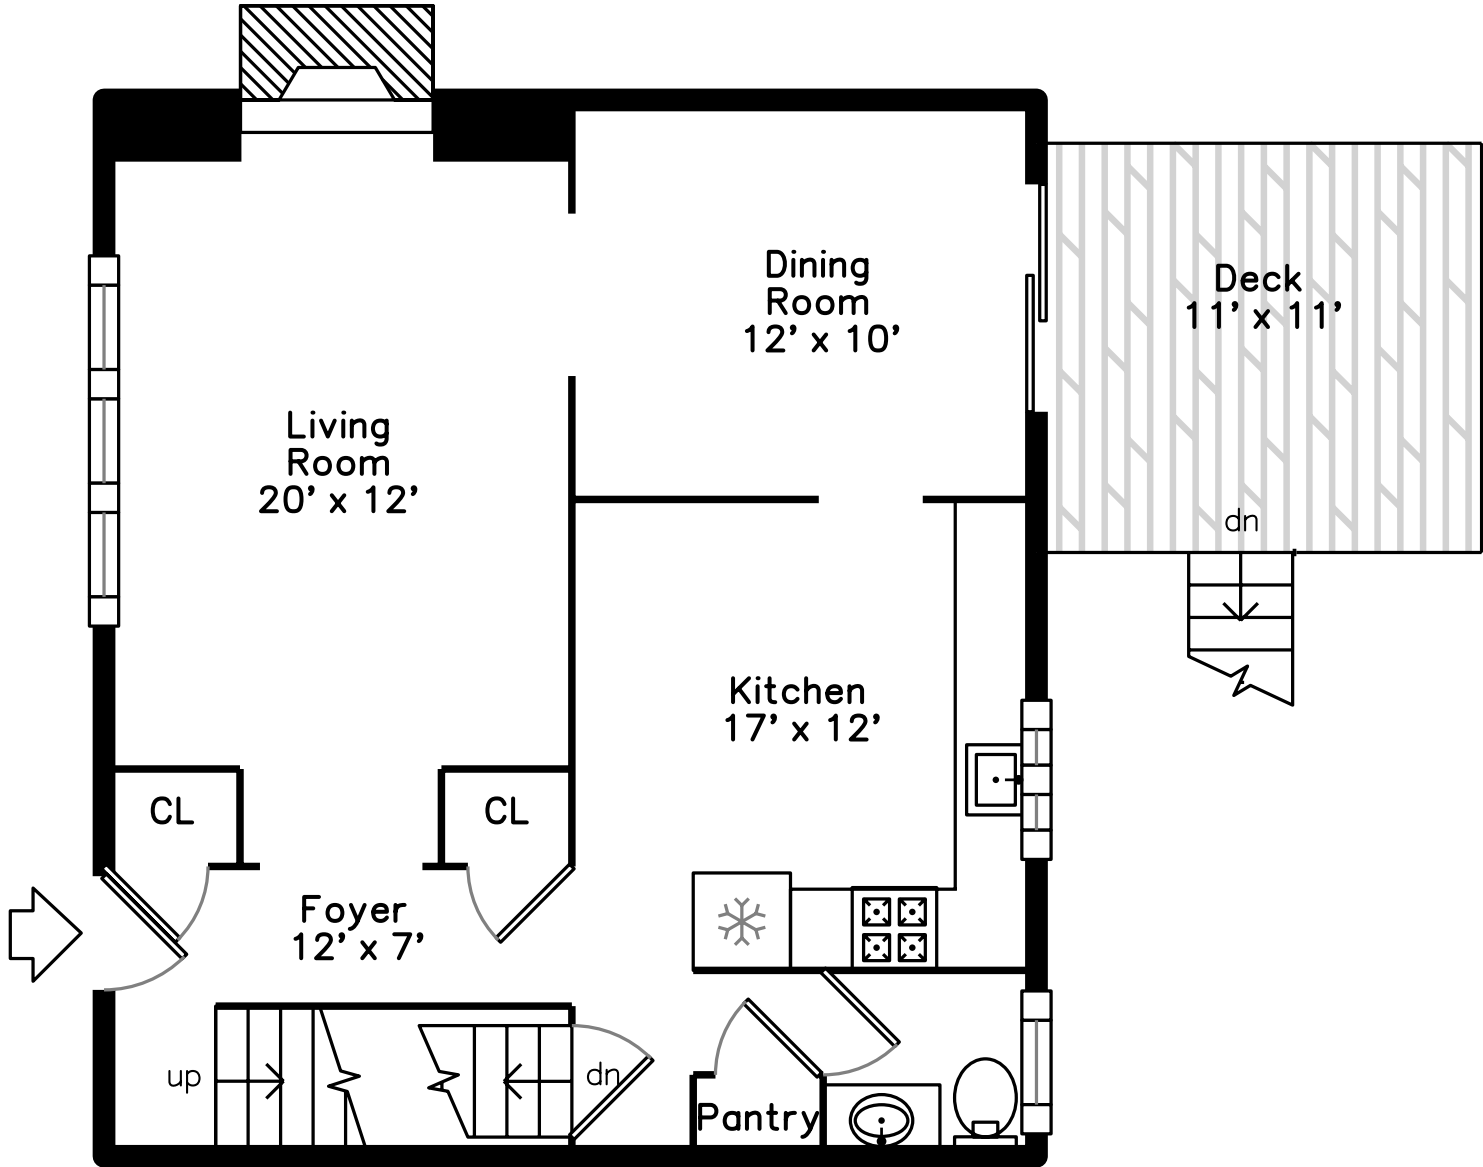

Upper

Main

22 Trevore Street
Quincy, MA 02171

PicturePlan by  vis-home

Measurements may not be 100% accurate.
Floor plans are provided for convenience only.
Room sizes are not used to calculate area.

Upper

Main

Outside

Outside

Living Room

Living Room

Dining Room

Dining Room

Kitchen

Kitchen

Bedroom 1

Bedroom 2

Bedroom 3

Bedroom 3

Bathroom—half

Bathroom—Full

Deck

Deck

Back

Outside

Back

Back

Back