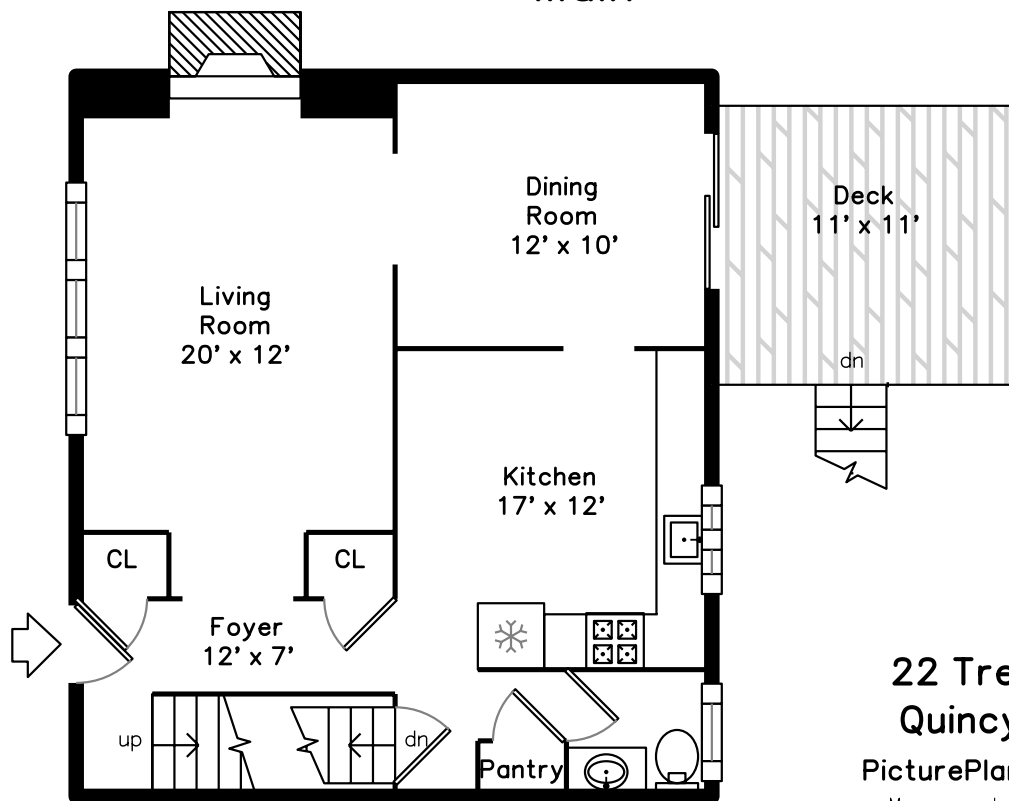

Upper

Main

22 Trevore Street
Quincy, MA 02171

PicturePlan by  vis-home

Measurements may not be 100% accurate.
Floor plans are provided for convenience only.
Room sizes are not used to calculate area.

Upper

Main

Outside

Outside

Living Room

Living Room

Dining Room

Dining Room

Kitchen

Kitchen

Bedroom 1

Bedroom 2

Bedroom 3

Bedroom 3

Bathroom—half

Bathroom—Full

Deck

Deck

Back

Outside

Back

Back

Back