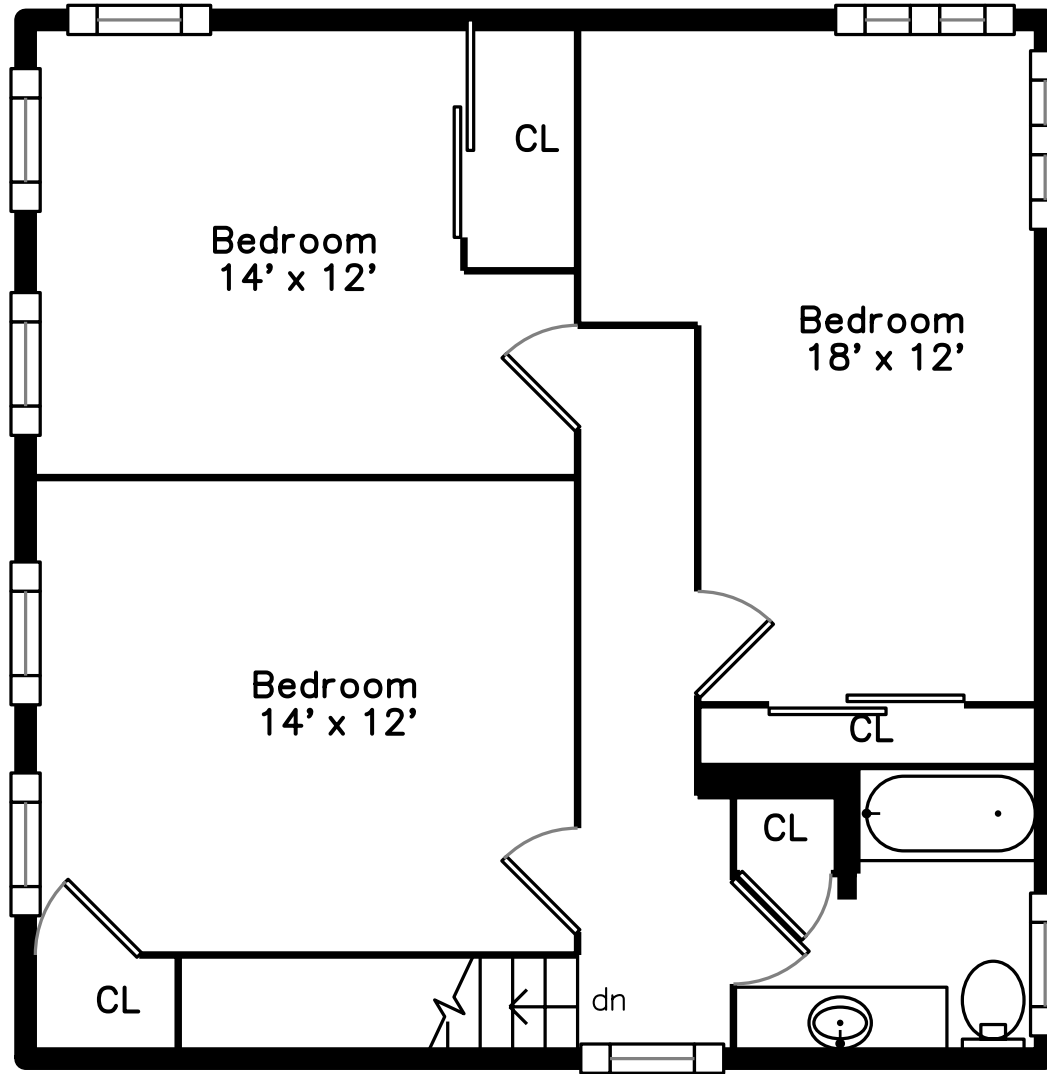

Upper

Main

22 Trevore Street
Quincy, MA 02171

PicturePlan by  vis-home

Measurements may not be 100% accurate.
Floor plans are provided for convenience only.
Room sizes are not used to calculate area.

Upper

Main

Outside

Outside

Living Room

Living Room

Dining Room

Dining Room

Kitchen

Kitchen

Bedroom 1

Bedroom 2

Bedroom 3

Bedroom 3

Bathroom—half

Bathroom—Full

Deck

Deck

Back

Outside

Back

Back

Back