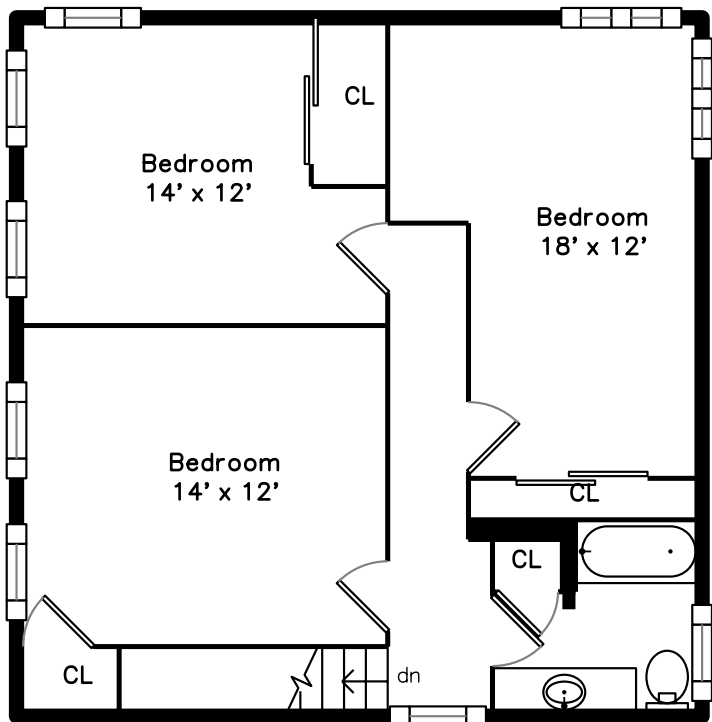

Upper

Main

22 Trevore Street
Quincy, MA 02171

PicturePlan by  vis-home

Measurements may not be 100% accurate.
Floor plans are provided for convenience only.
Room sizes are not used to calculate area.

Upper

Main

Outside

Outside

Living Room

Living Room

Dining Room

Dining Room

Kitchen

Kitchen

Bedroom 1

Bedroom 2

Bedroom 3

Bedroom 3

Bathroom—half

Bathroom—Full

Deck

Deck

Back

Outside

Back

Back

Back