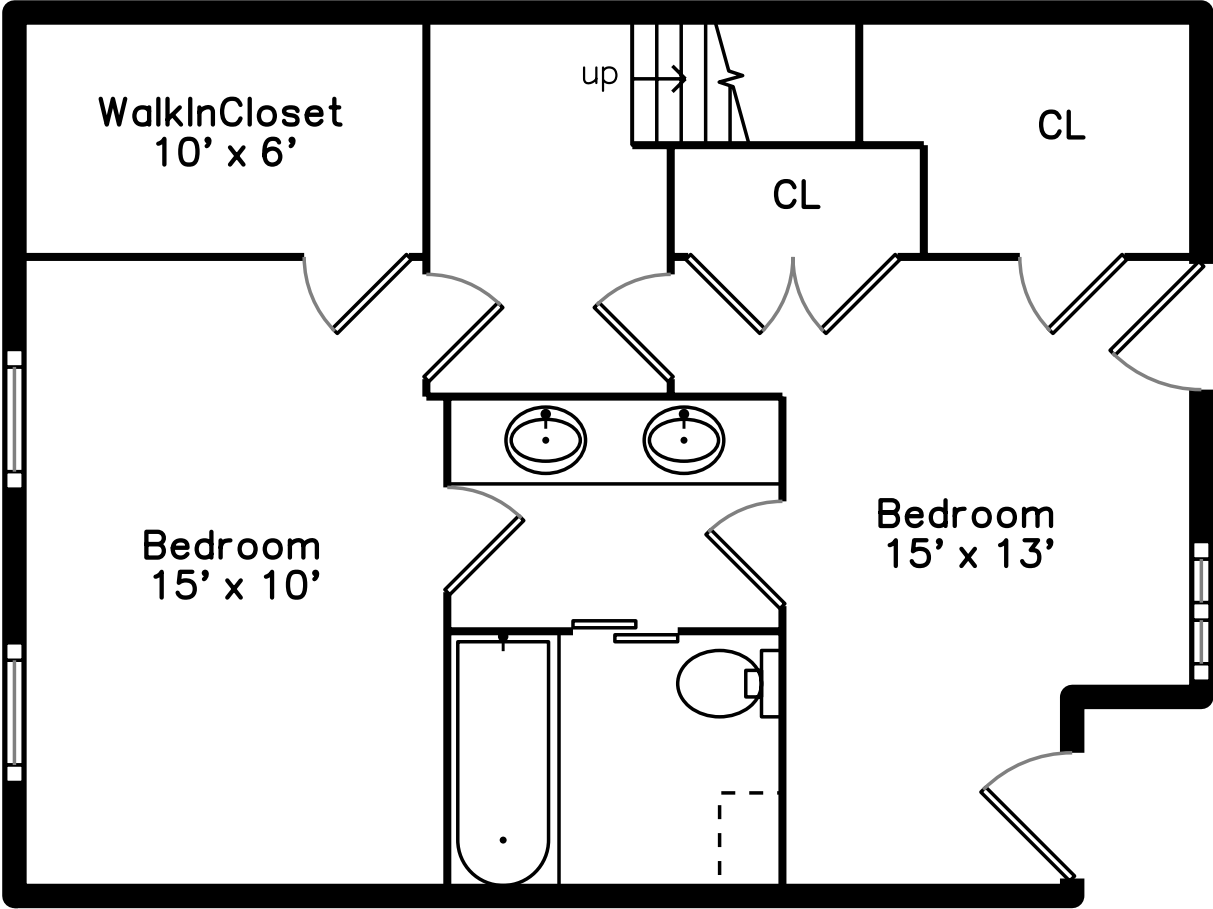

Main

Lower

49 Baldwin Street #1
Boston, MA 02129

PicturePlan by  vis-home

Measurements may not be 100% accurate.
Floor plans are provided for convenience only.
Room sizes are not used to calculate area.

Main

Lower

Building

Building

Building

Building

Building

Patio

Patio

Patio

Living Room

Living Room

Living Room

Kitchen

Kitchen

Kitchen

Bathroom

Bedroom

Bedroom

Bedroom

Bedroom

Bathroom

Bathroom