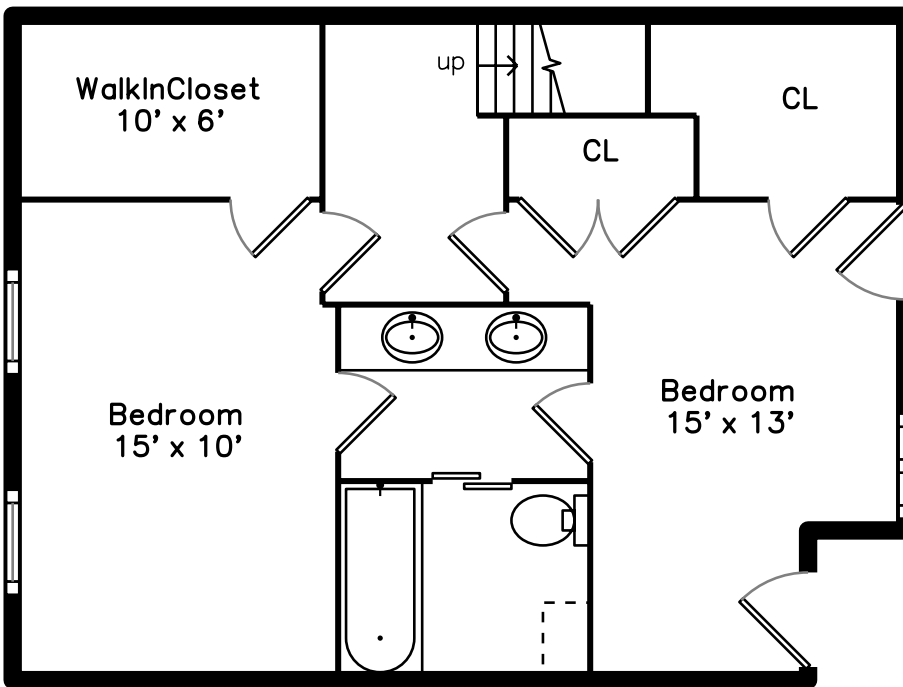

Main

Lower

49 Baldwin Street #1
Boston, MA 02129

PicturePlan by  vis-home

Measurements may not be 100% accurate.
Floor plans are provided for convenience only.
Room sizes are not used to calculate area.

Main

Lower

Building

Building

Building

Building

Building

Patio

Patio

Patio

Living Room

Living Room

Living Room

Kitchen

Kitchen

Kitchen

Bathroom

Bedroom

Bedroom

Bedroom

Bedroom

Bathroom

Bathroom