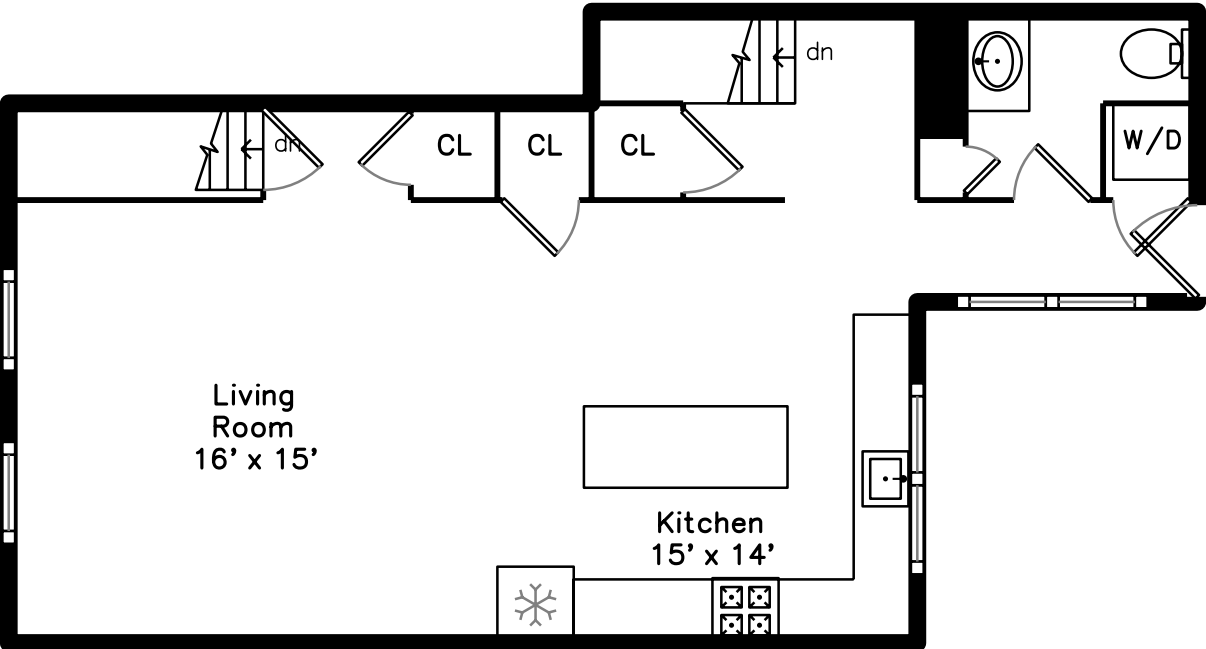

Main

Lower

49 Baldwin Street #1
Boston, MA 02129

PicturePlan by  vis-home

Measurements may not be 100% accurate.
Floor plans are provided for convenience only.
Room sizes are not used to calculate area.

Main

Lower

Building

Building

Building

Building

Building

Patio

Patio

Patio

Living Room

Living Room

Living Room

Kitchen

Kitchen

Kitchen

Bathroom

Bedroom

Bedroom

Bedroom

Bedroom

Bathroom

Bathroom