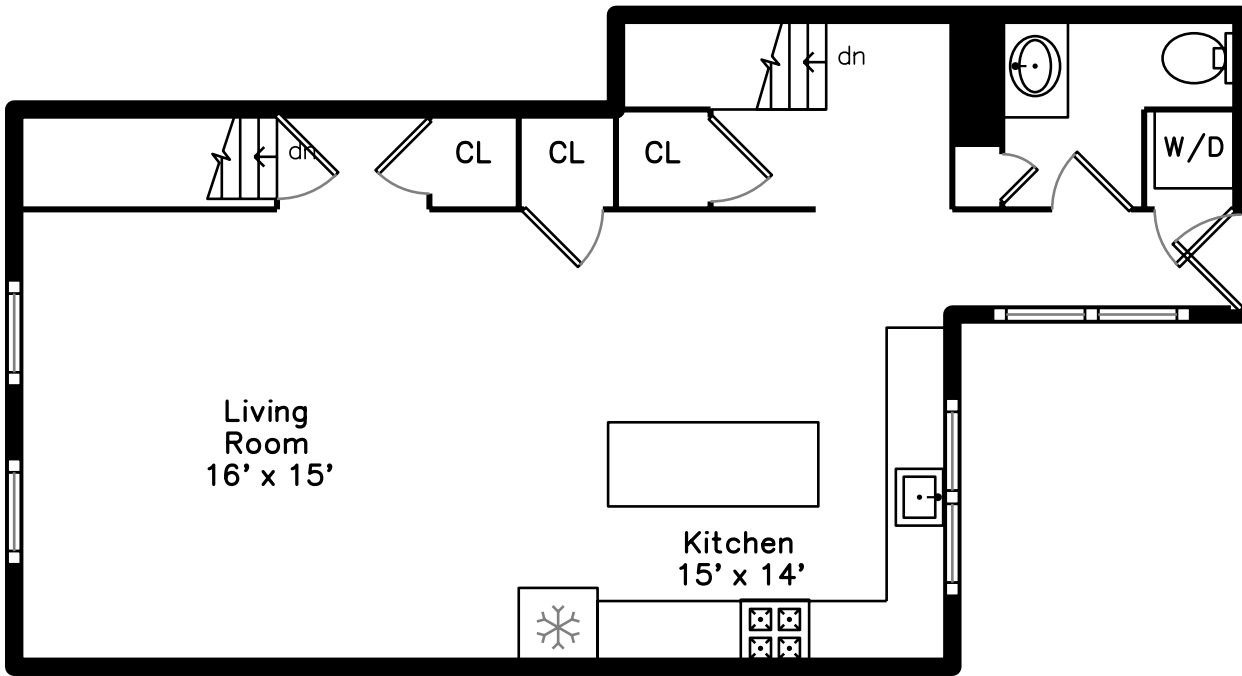

Main

Lower

49 Baldwin Street #1
Boston, MA 02129

PicturePlan by  vis-home

Measurements may not be 100% accurate.
Floor plans are provided for convenience only.
Room sizes are not used to calculate area.

Main

Lower

Building

Building

Building

Building

Building

Patio

Patio

Patio

Living Room

Living Room

Living Room

Kitchen

Kitchen

Kitchen

Bathroom

Bedroom

Bedroom

Bedroom

Bedroom

Bathroom

Bathroom