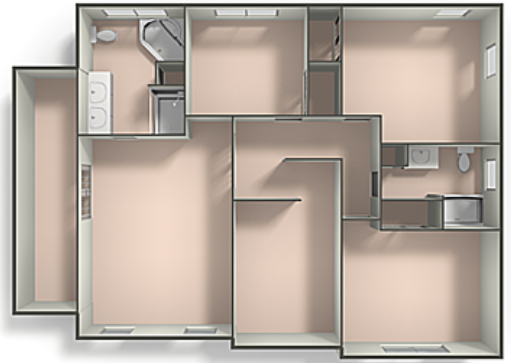

Upper

Main

4 Joshua Path
Natick, MA 01760

PicturePlan by  vis-home

Measurements may not be 100% accurate.
Floor plans are provided for convenience only.
Room sizes are not used to calculate area.

Upper

Main

3D View – TopDown

3D View – TopDown