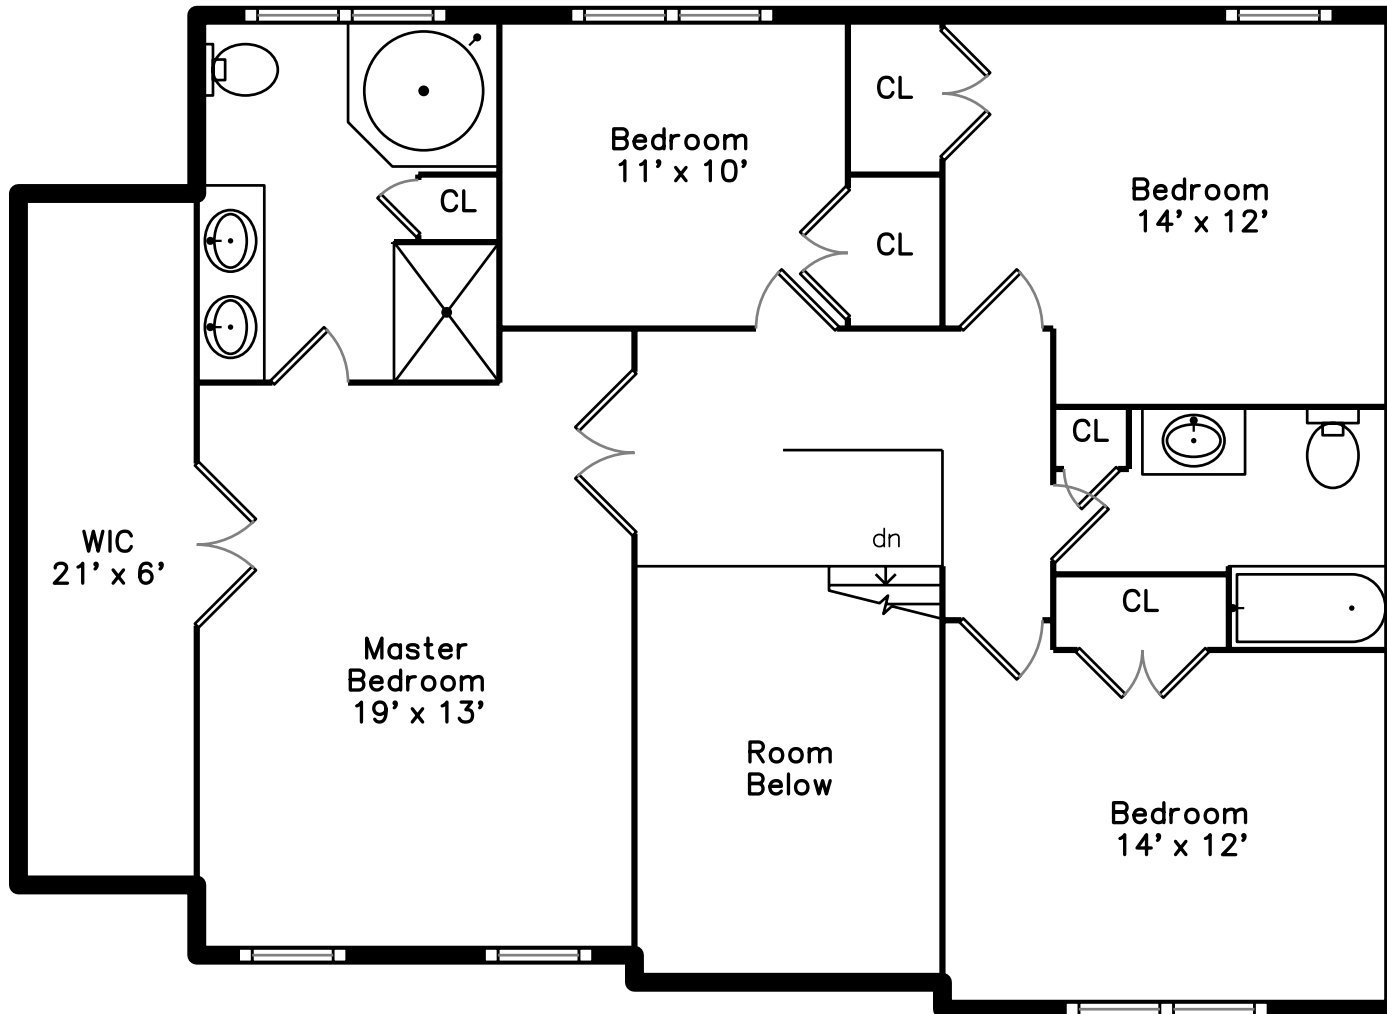

Upper

Main

4 Joshua Path
Natick, MA 01760

PicturePlan by  vis-home

Measurements may not be 100% accurate.
Floor plans are provided for convenience only.
Room sizes are not used to calculate area.

Upper

Main

3D View – TopDown

3D View – TopDown