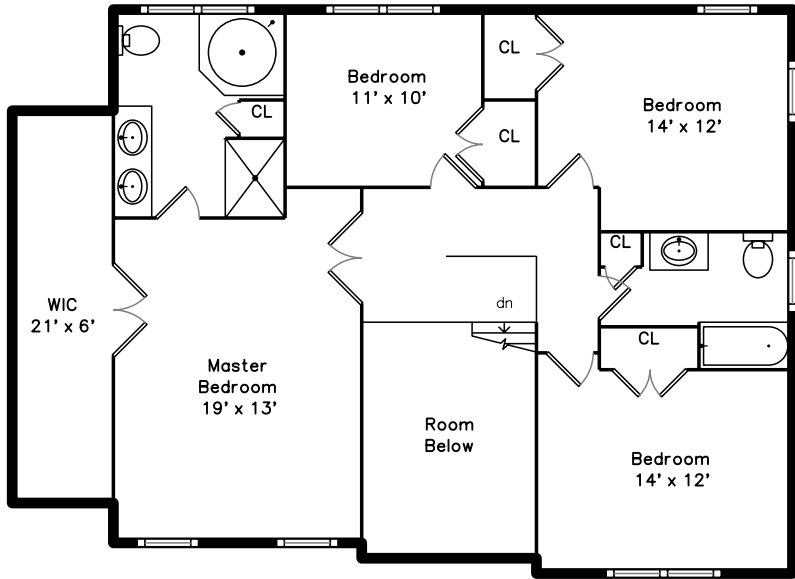

Upper

Main

4 Joshua Path
Natick, MA 01760

PicturePlan by  vis-home

Measurements may not be 100% accurate.
Floor plans are provided for convenience only.
Room sizes are not used to calculate area.

Upper

Main

3D View – TopDown

3D View – TopDown