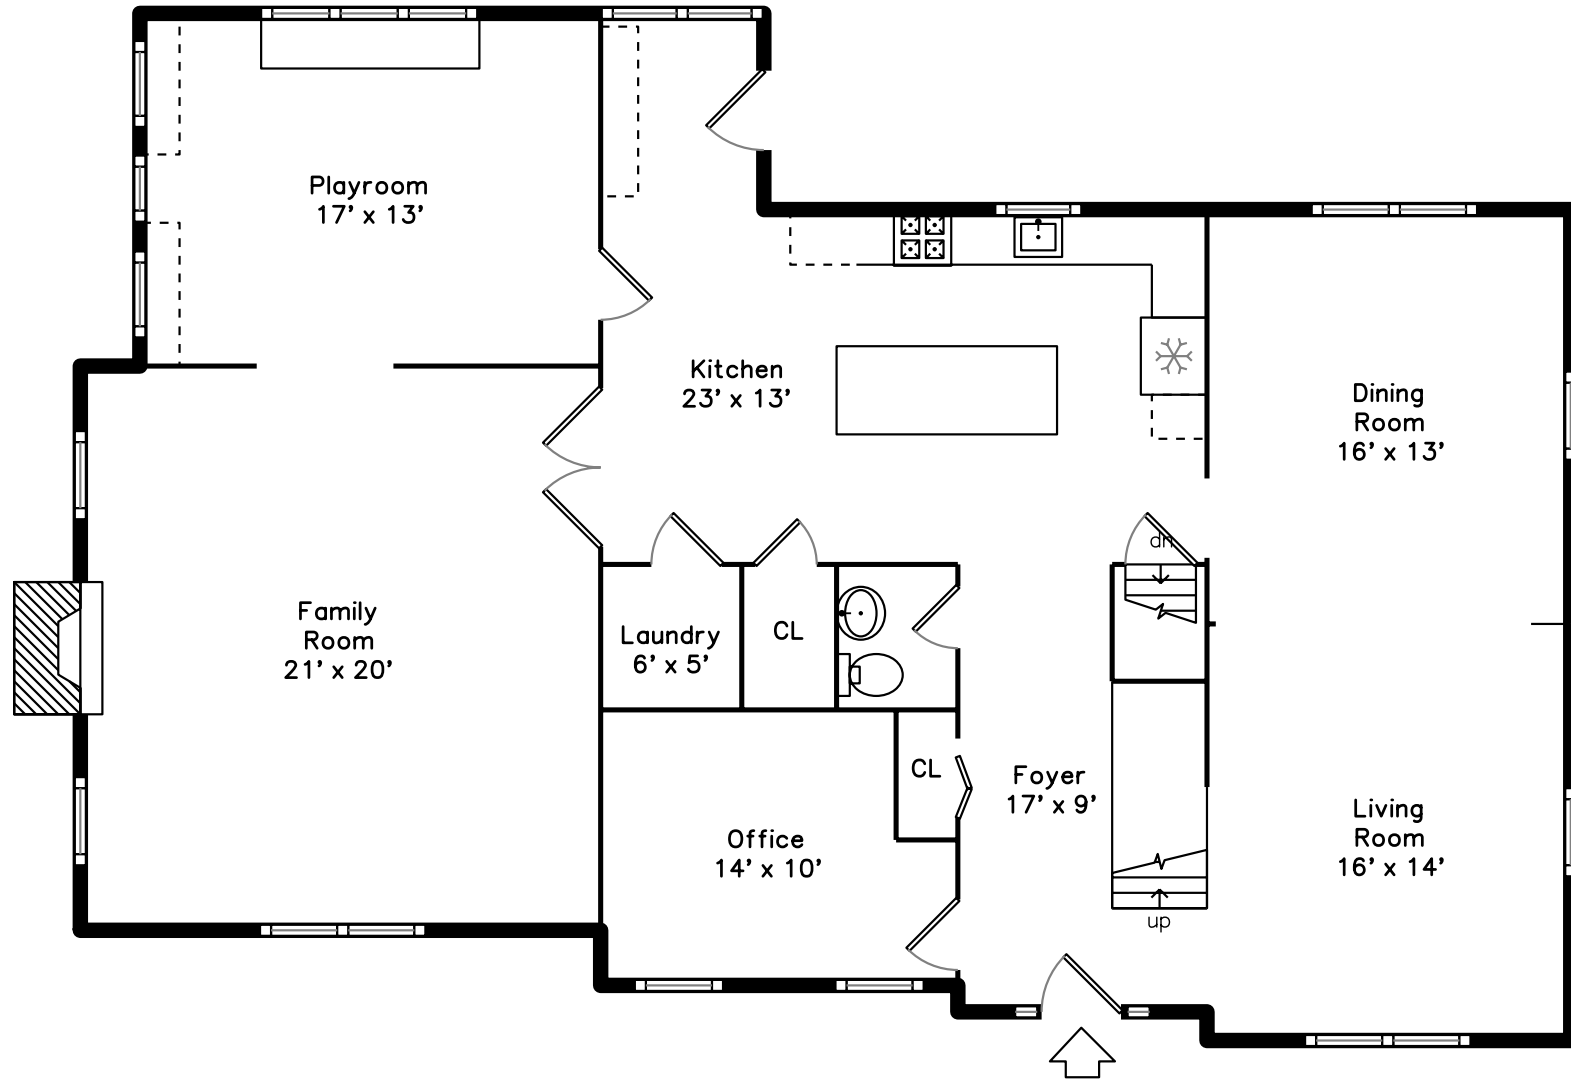

Upper

Main

4 Joshua Path
Natick, MA 01760

PicturePlan by  vis-home

Measurements may not be 100% accurate.
Floor plans are provided for convenience only.
Room sizes are not used to calculate area.

Upper

Main

3D View – TopDown

3D View – TopDown