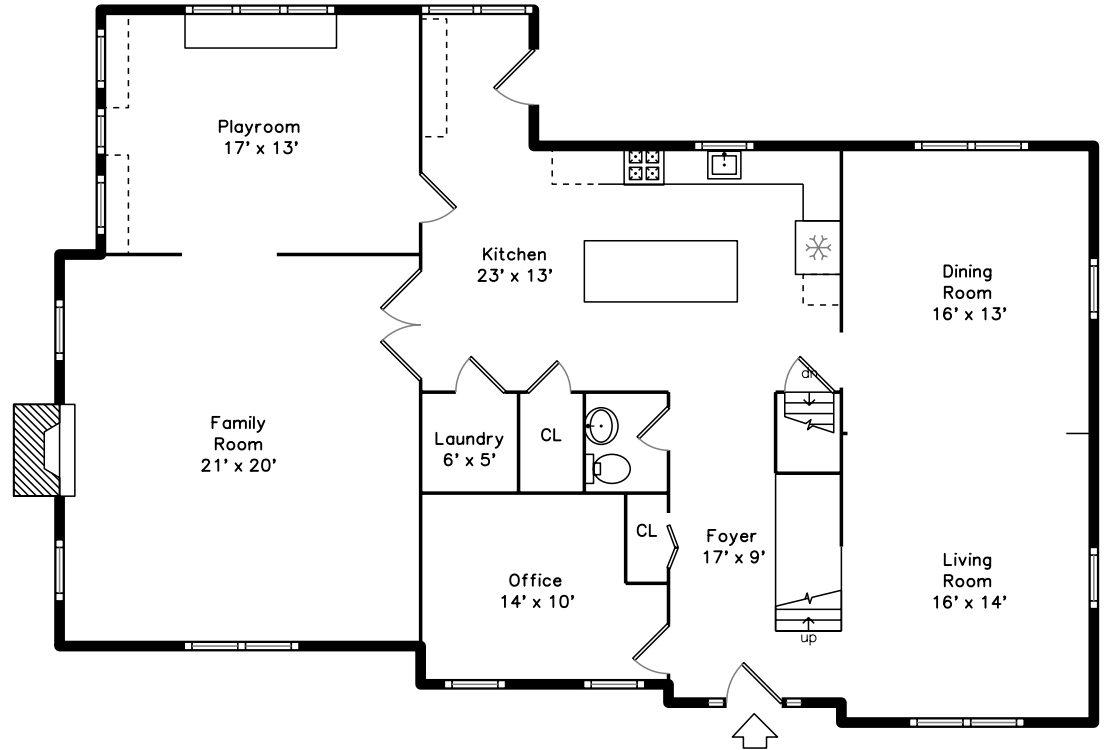

Upper

Main

4 Joshua Path
Natick, MA 01760

PicturePlan by  vis-home

Measurements may not be 100% accurate.
Floor plans are provided for convenience only.
Room sizes are not used to calculate area.

Upper

Main

3D View – TopDown

3D View – TopDown