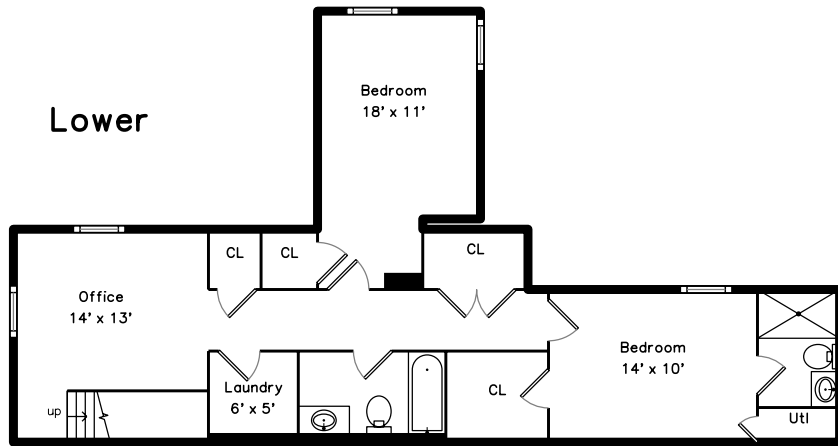

Lower

Main

17 Walden Street  
Cambridge, MA 02140

PicturePlan by  vis-home

Measurements may not be 100% accurate.  
Floor plans are provided for convenience only.  
Room sizes are not used to calculate area.

Garage

Garage

Living Room

Living Room

Living Room

Living Room

Dining Room

Dining Room

Kitchen

Kitchen

Kitchen

Kitchen

Master Bedroom

Master Bathroom

Bathroom

Foyer

Bedroom

Bedroom

Bedroom

Bedroom

Bathroom