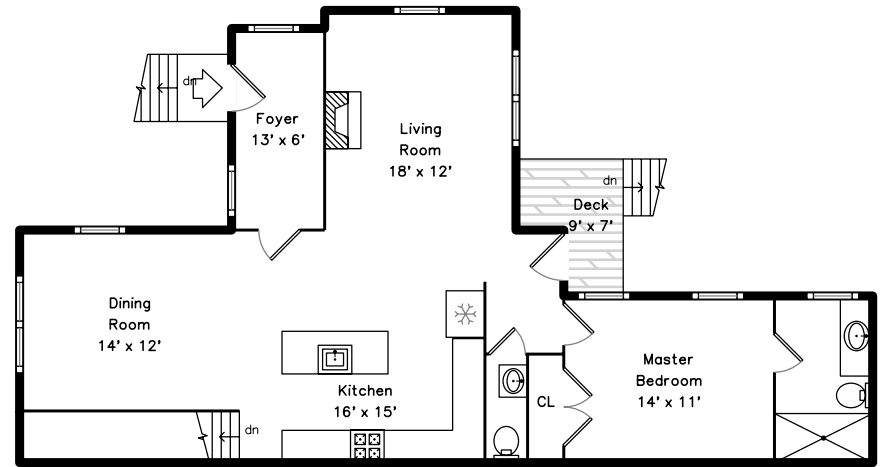

Lower

Main

17 Walden Street  
Cambridge, MA 02140

PicturePlan by  vis-home

Measurements may not be 100% accurate.  
Floor plans are provided for convenience only.  
Room sizes are not used to calculate area.

Garage

Garage

Living Room

Living Room

Living Room

Living Room

Dining Room

Dining Room

Kitchen

Kitchen

Kitchen

Kitchen

Master Bedroom

Master Bathroom

Bathroom

Foyer

Bedroom

Bedroom

Bedroom

Bedroom

Bathroom