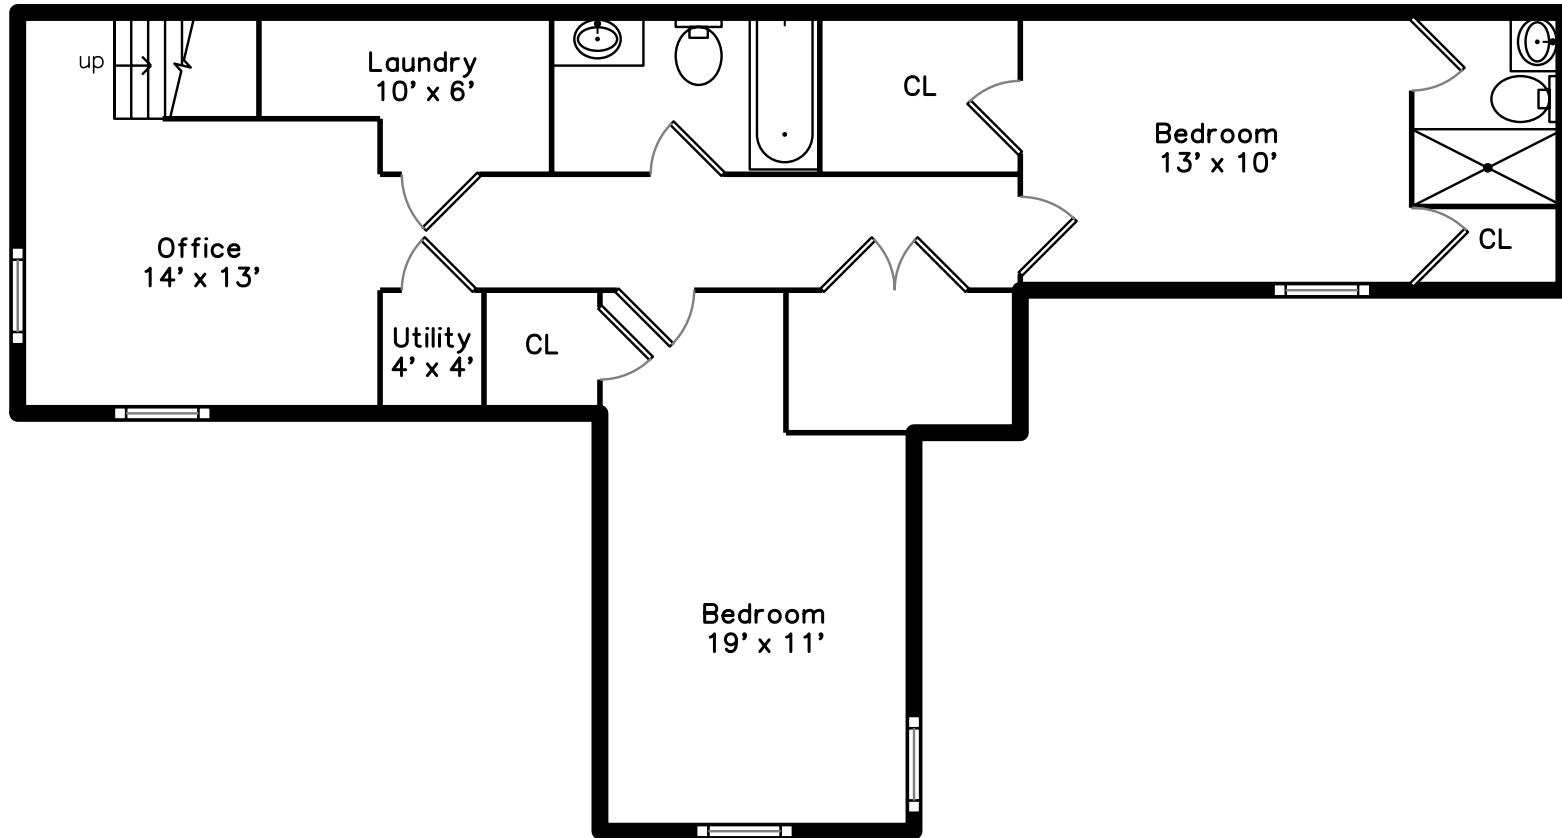

Basement

Main

11 Walden Street
Cambridge, MA 02140

PicturePlan by  vis-home

Measurements may not be 100% accurate.
Floor plans are provided for convenience only.
Room sizes are not used to calculate area.

Main

Basement

Outside

Outside

Outside

Outside

Outside

Outside

Living Room

Living Room

Living Room

Dining Room

Dining Room

Kitchen

Kitchen

Kitchen

Bathroom

Bathroom