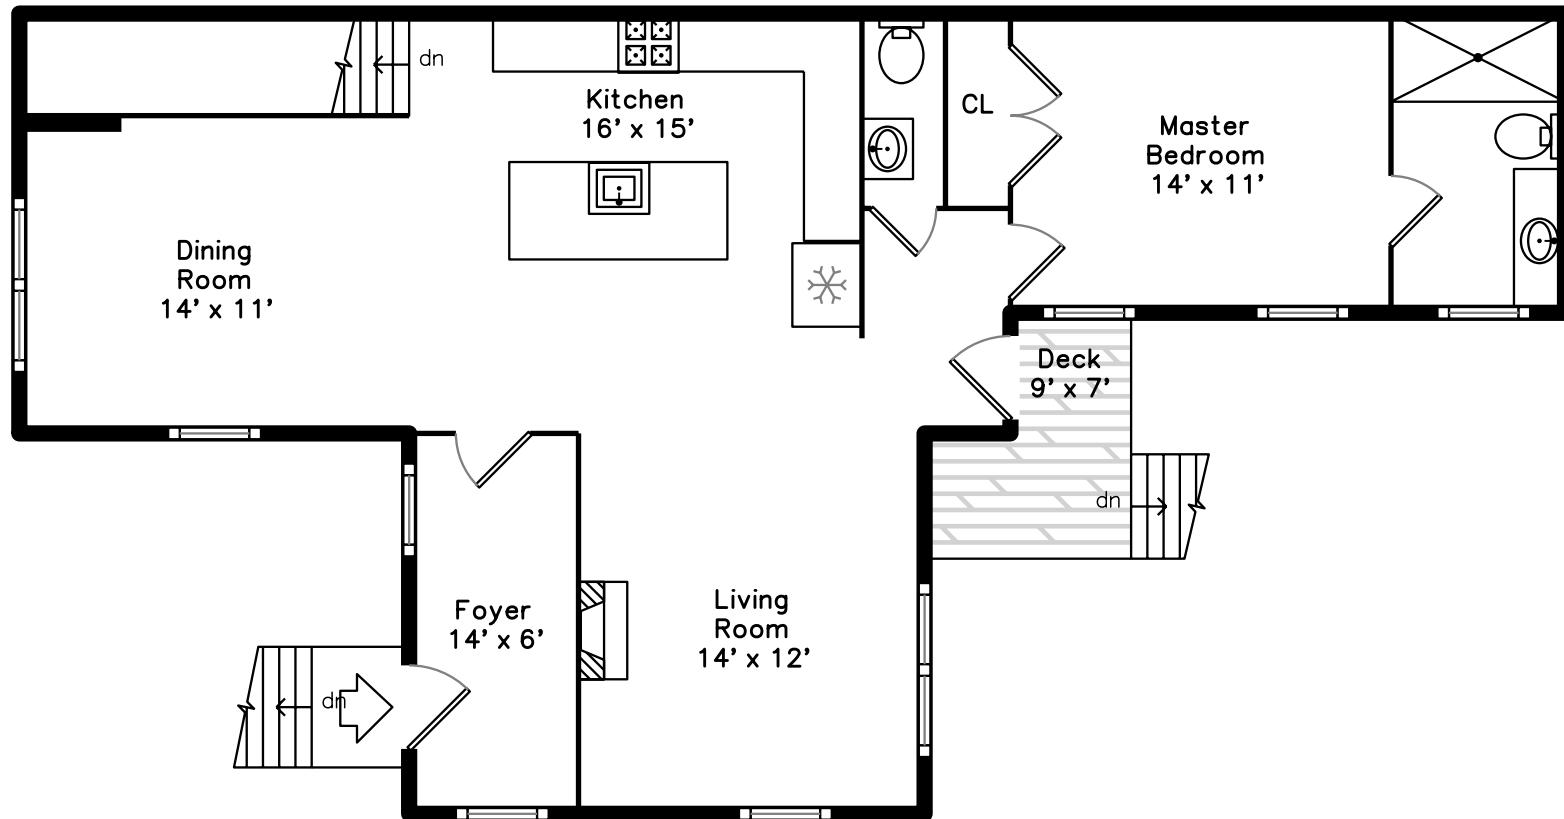

Basement

Main

11 Walden Street
Cambridge, MA 02140

PicturePlan by  vis-home

Measurements may not be 100% accurate.
Floor plans are provided for convenience only.
Room sizes are not used to calculate area.

Main

Basement

Outside

Outside

Outside

Outside

Outside

Outside

Living Room

Living Room

Living Room

Dining Room

Dining Room

Kitchen

Kitchen

Kitchen

Bathroom

Bathroom