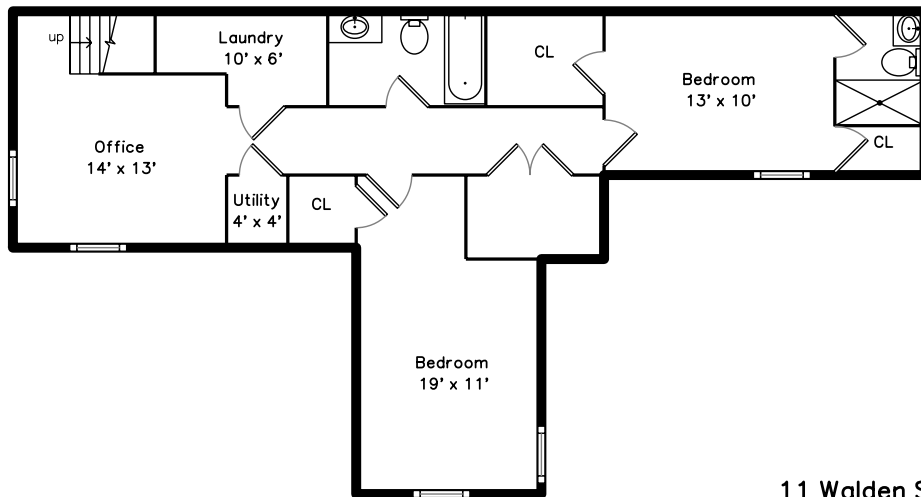

Basement

Main

11 Walden Street
Cambridge, MA 02140

PicturePlan by  vis-home

Measurements may not be 100% accurate.
Floor plans are provided for convenience only.
Room sizes are not used to calculate area.

Main

Basement

Outside

Outside

Outside

Outside

Outside

Outside

Living Room

Living Room

Living Room

Dining Room

Dining Room

Kitchen

Kitchen

Kitchen

Bathroom

Bathroom