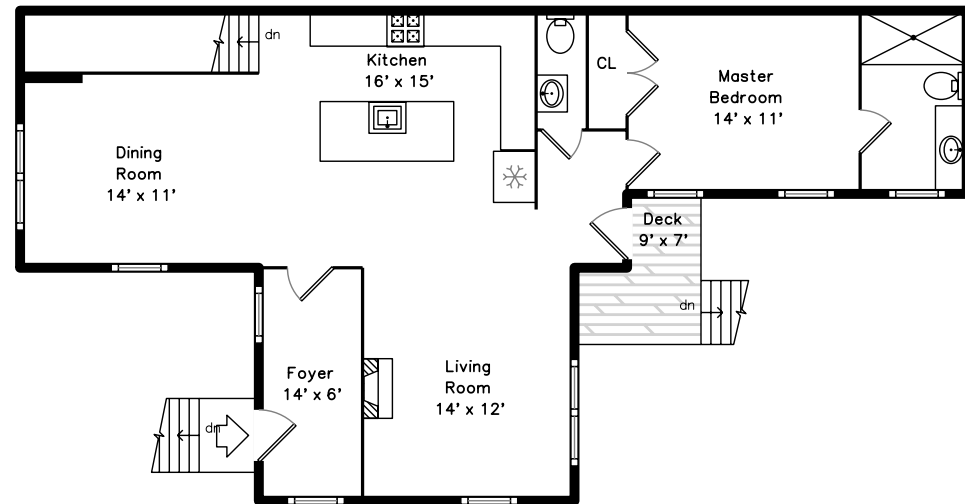

Basement

Main

11 Walden Street
Cambridge, MA 02140

PicturePlan by  vis-home

Measurements may not be 100% accurate.
Floor plans are provided for convenience only.
Room sizes are not used to calculate area.

Main

Basement

Outside

Outside

Outside

Outside

Outside

Outside

Living Room

Living Room

Living Room

Dining Room

Dining Room

Kitchen

Kitchen

Kitchen

Bathroom

Bathroom