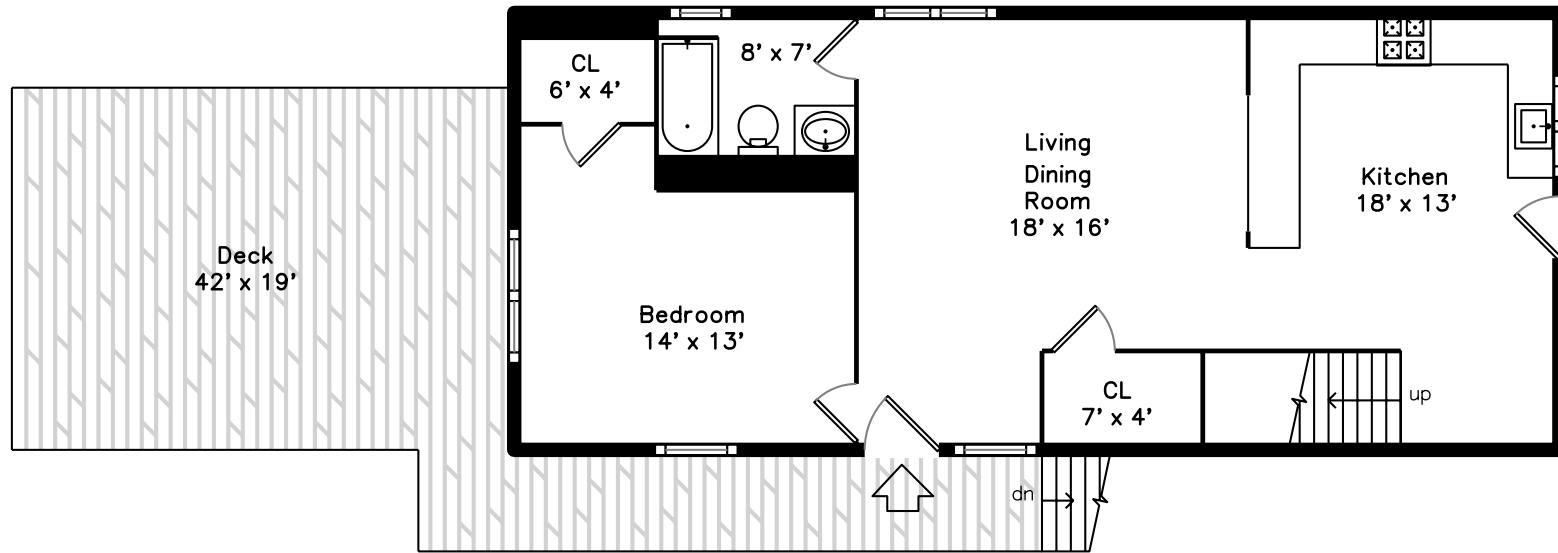

### Main

77 Woodland Road  
Revere, MA 02151

PicturePlan by vis-home

Measurements may not be 100% accurate.  
Floor plans are provided for convenience only.  
Room sizes are not used to calculate area.

# Main

3D View – TopDown

3D View – TopDown