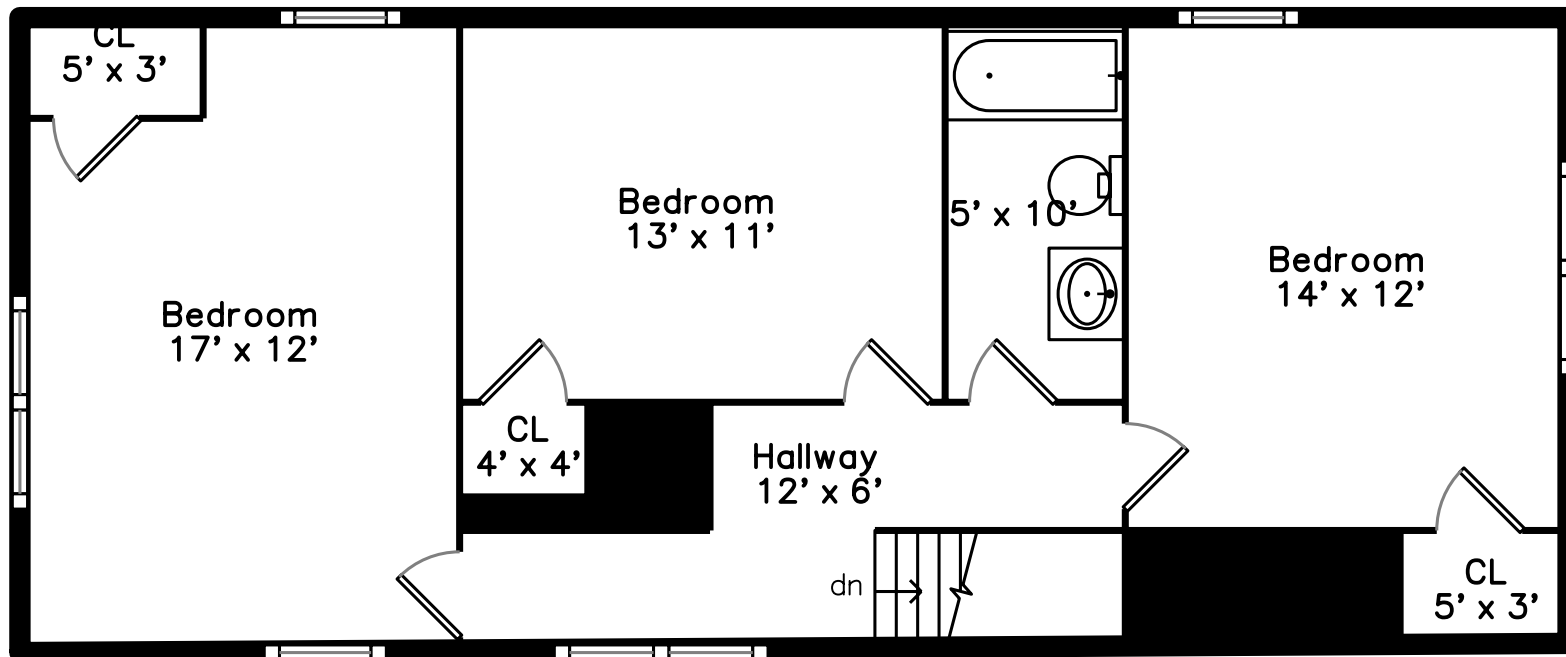

### Main

77 Woodland Road  
Revere, MA 02151

PicturePlan by vis-home

Measurements may not be 100% accurate.  
Floor plans are provided for convenience only.  
Room sizes are not used to calculate area.

# Main

# Main

3D View – TopDown

3D View – TopDown