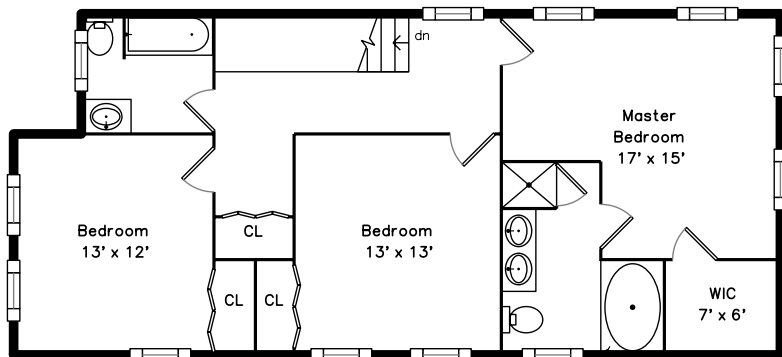

Upper

Main

Basement

99 Melville Avenue
Boston, MA 02124

PicturePlan by  vis-home
Measurements may not be 100% accurate.
Floor plans are provided for convenience only.
Room sizes are not used to calculate area.

Upper

Main

Basement

Outside

Outside

Outside

Outside

Outside

Hall

Bedroom

Bedroom

Master Bedroom

Master Bedroom

WIC

Bathroom

Master Bathroom

Recreation Room

Master Bathroom

Master Bathroom