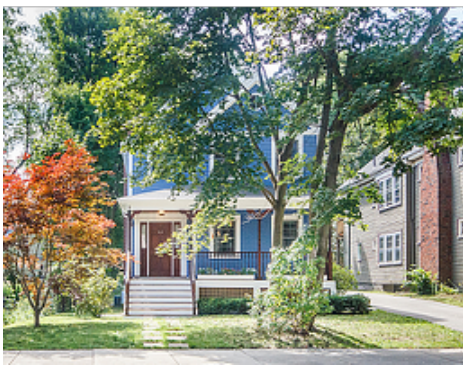

Upper

Main

Basement

99 Melville Avenue
Boston, MA 02124

PicturePlan by  vis-home
Measurements may not be 100% accurate.
Floor plans are provided for convenience only.
Room sizes are not used to calculate area.

Upper

Main

Basement

Outside

Outside

Outside

Outside

Outside