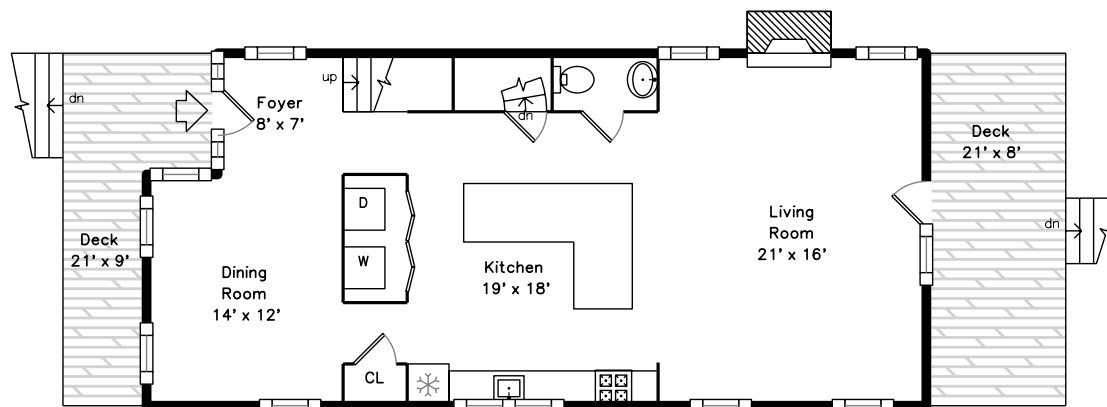

Upper

Main

Basement

99 Melville Avenue
Boston, MA 02124

PicturePlan by  vis-home
Measurements may not be 100% accurate.
Floor plans are provided for convenience only.
Room sizes are not used to calculate area.

Upper

Main

Basement

Outside

Outside

Outside

Outside

Outside