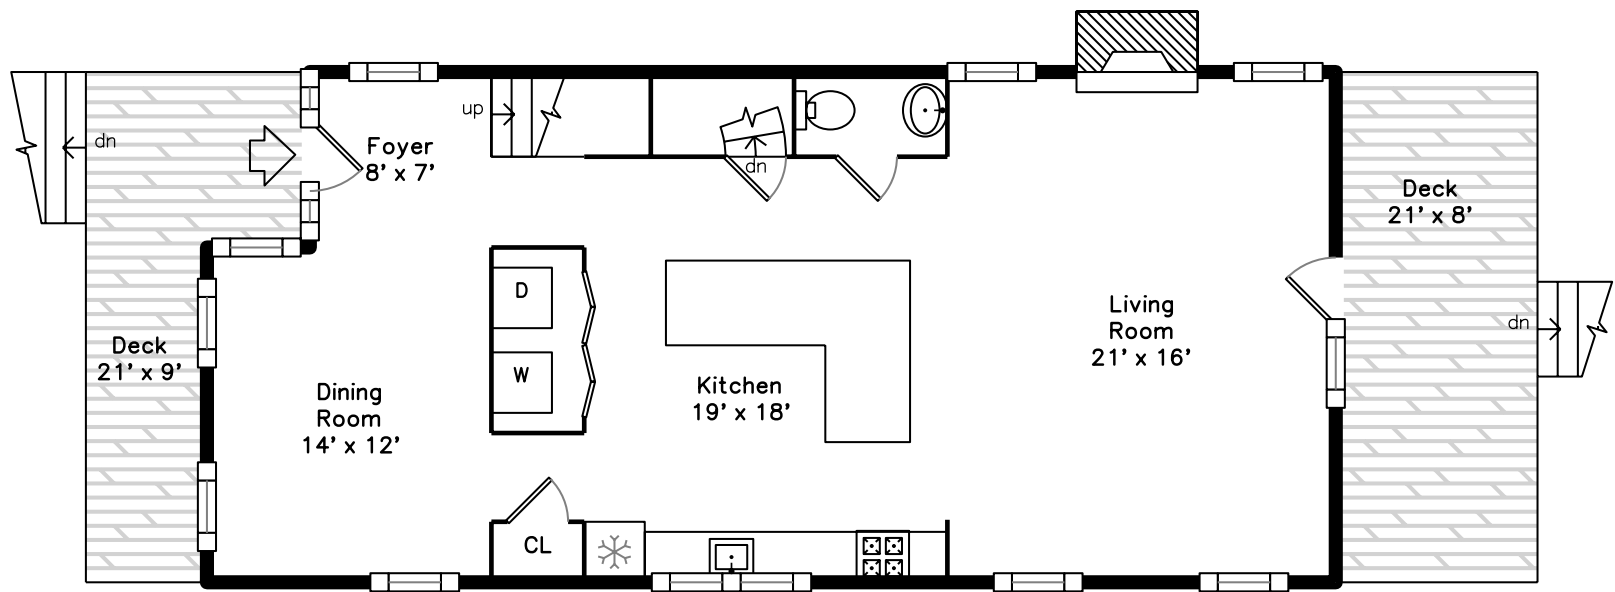

Upper

Main

Basement

99 Melville Avenue
Boston, MA 02124

PicturePlan by  vis-home
Measurements may not be 100% accurate.
Floor plans are provided for convenience only.
Room sizes are not used to calculate area.

Upper

Main

Basement

Outside

Outside

Outside

Outside

Outside

Outside

Outside

Outside

Outside

Deck

Foyer

Living Room

Living Room