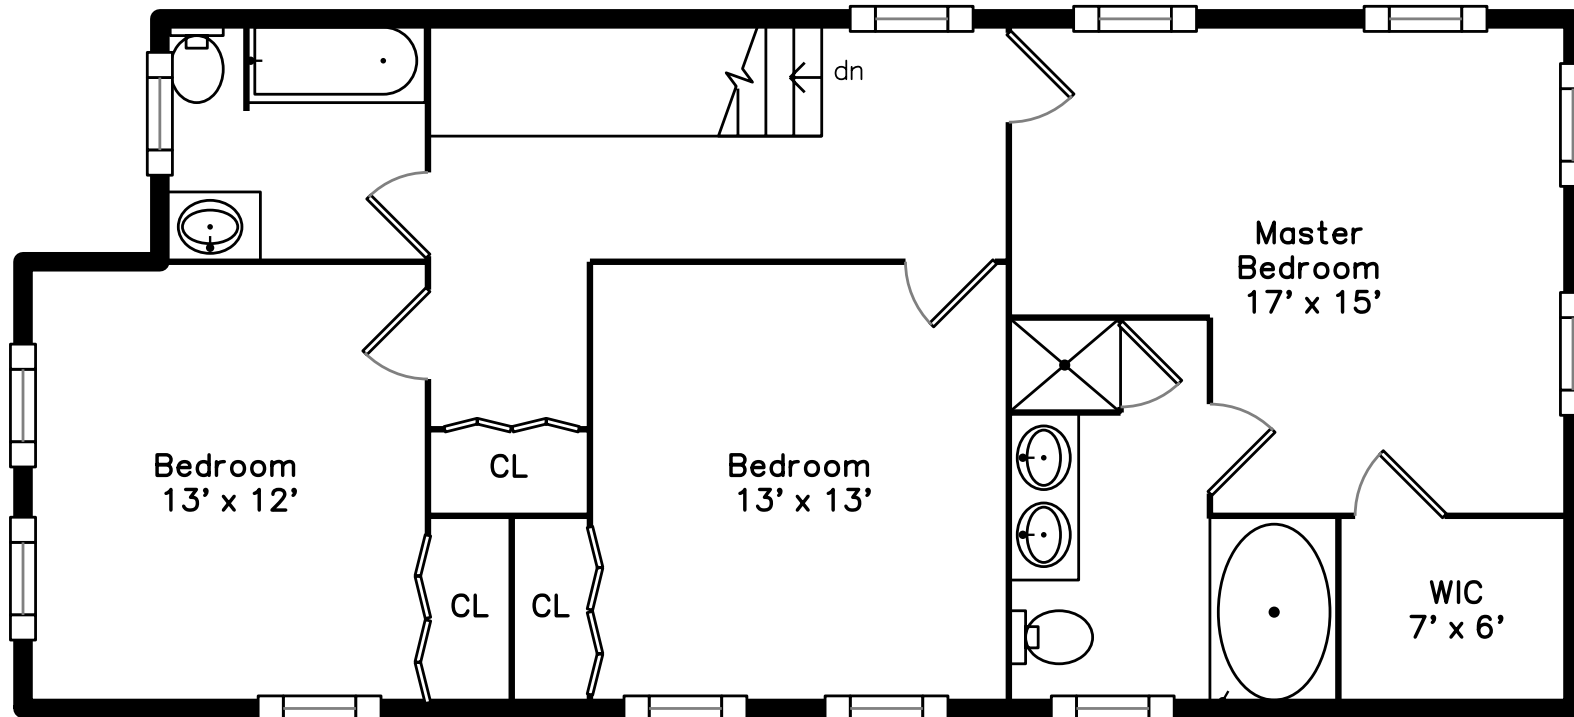

Upper

Main

Basement

99 Melville Avenue
Boston, MA 02124

PicturePlan by  vis-home
Measurements may not be 100% accurate.
Floor plans are provided for convenience only.
Room sizes are not used to calculate area.

Upper

Main

Basement

Outside

Outside

Outside

Outside

Outside

Outside

Outside

Outside

Outside

Deck

Foyer

Living Room

Living Room

Hall

Bedroom

Bedroom

Master Bedroom

Master Bedroom

WIC

Bathroom

Master Bathroom