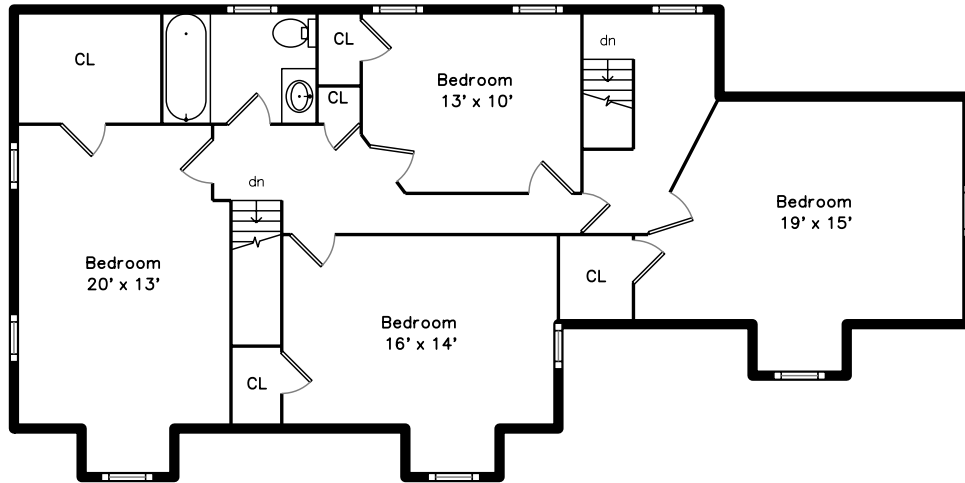

Upper

Main

Lower

Coach House

203 Lindbergh Avenue
Needham, MA 02494

PicturePlan by vis-home

Measurements may not be 100% accurate.
Floor plans are provided for convenience only.
Room sizes are not used to calculate area.

Upper

Main

Lower

Coach House

Outside

Outside

Outside

Outside

Outside

Outside

Outside

Outside

Outside

Living Room

Living Room

Living Room

Living Room

Dining Room

Dining Room

Dining Room

Kitchen

Kitchen

Kitchen

Kitchen