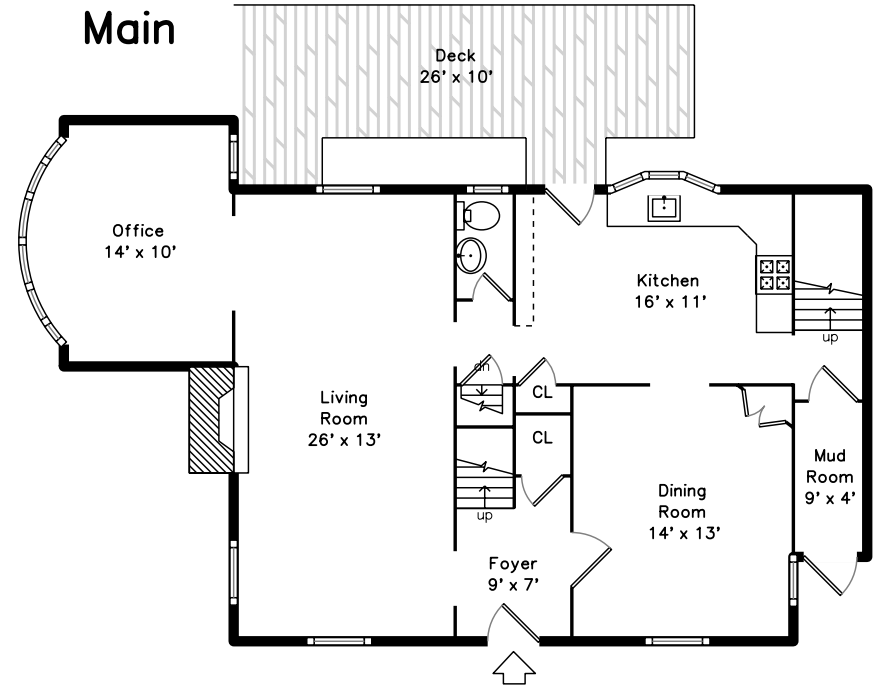

Upper

Main

Lower

Coach House

203 Lindbergh Avenue
Needham, MA 02494

PicturePlan by vis-home

Measurements may not be 100% accurate.
Floor plans are provided for convenience only.
Room sizes are not used to calculate area.

Upper

Main

Lower

Coach House

Outside

Outside

Outside

Outside

Outside

Outside

Outside

Outside

Outside

Living Room

Living Room

Living Room

Living Room

Dining Room

Dining Room

Dining Room

Kitchen

Kitchen

Kitchen

Kitchen