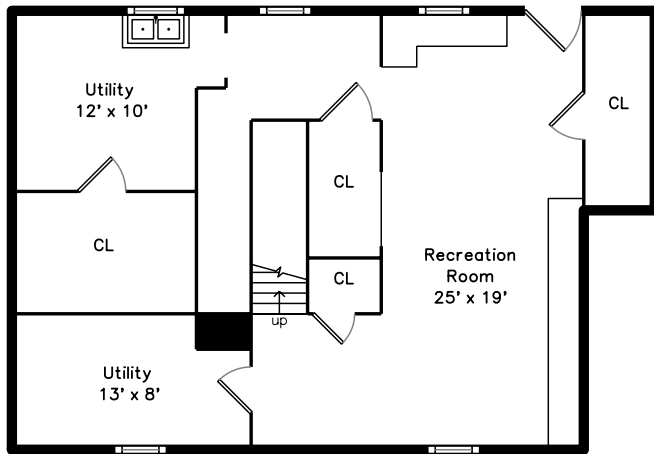

Upper

Main

Lower

Coach House

203 Lindbergh Avenue
Needham, MA 02494

PicturePlan by vis-home

Measurements may not be 100% accurate.
Floor plans are provided for convenience only.
Room sizes are not used to calculate area.

Upper

Main

Lower

Coach House

Outside

Outside

Outside

Outside

Living Room

Dining Room

Dining Room

Dining Room

Kitchen

Kitchen

Kitchen

Kitchen