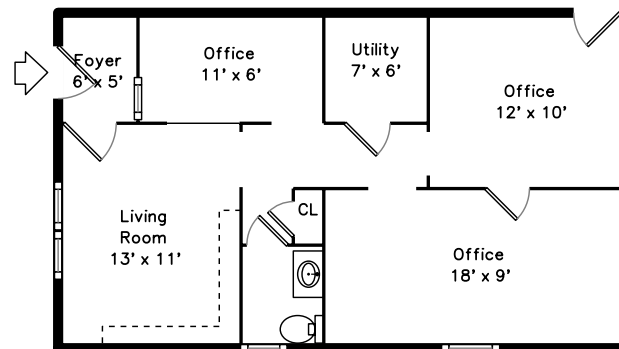

Upper

Main

Lower

Coach House

203 Lindbergh Avenue
Needham, MA 02494

PicturePlan by vis-home

Measurements may not be 100% accurate.
Floor plans are provided for convenience only.
Room sizes are not used to calculate area.

Upper

Main

Lower

Coach House

Outside

Outside

Outside

Outside

Outside

Outside

Outside

Outside

Outside

Living Room

Living Room

Living Room

Living Room

Dining Room

Dining Room

Dining Room

Kitchen

Kitchen

Kitchen

Kitchen