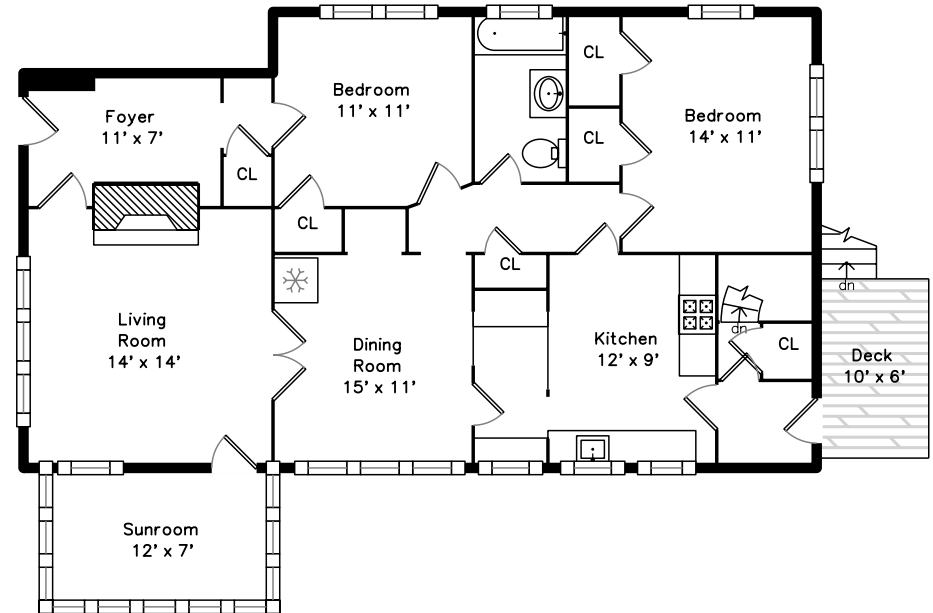

Top

Upper

Main

7 Pine Street  
Belmont, MA 02478

PicturePlan by  vis-home

Measurements may not be 100% accurate.

Floor plans are provided for convenience only.

Room sizes are not used to calculate area.

# Upper

Outside

Living Room

Living Room

Dining Room

Dining Room

Kitchen

Kitchen

Kitchen

Bedroom

Bedroom

Bathroom

Sunroom

Entry

Living Room

Living Room

Dining Room