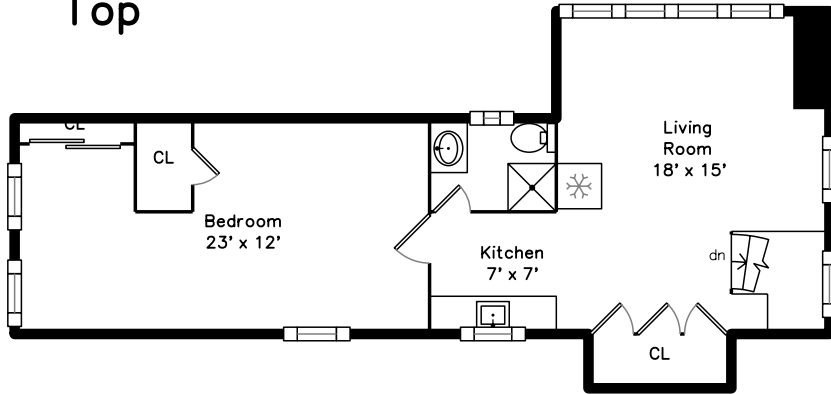

Top

Upper

Main

7 Pine Street  
Belmont, MA 02478

PicturePlan by  vis-home

Measurements may not be 100% accurate.

Floor plans are provided for convenience only.

Room sizes are not used to calculate area.

Bedroom

Bedroom

Bathroom

Sunroom

Entry

Living Room

Living Room

Dining Room