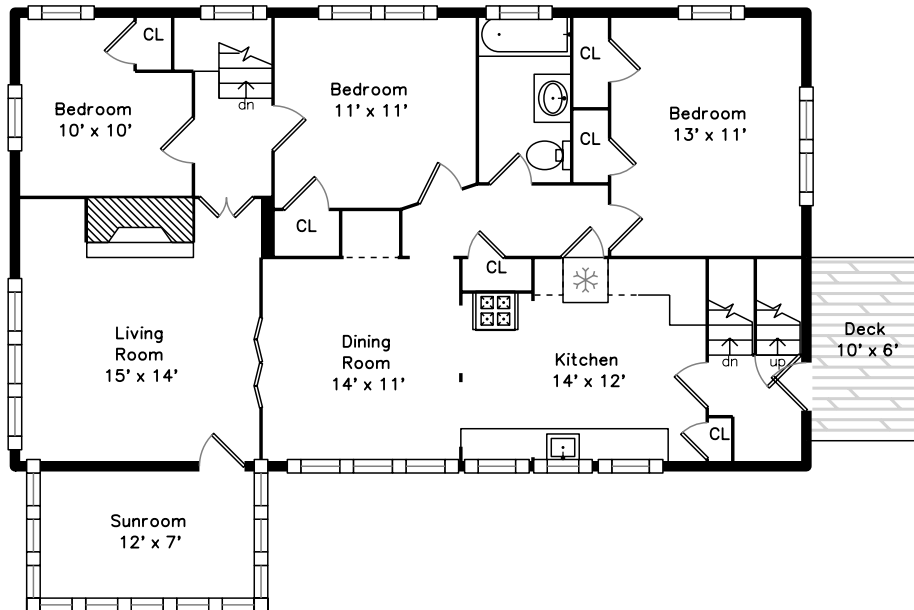

Top

Upper

Main

7 Pine Street  
Belmont, MA 02478

PicturePlan by  vis-home

Measurements may not be 100% accurate.

Floor plans are provided for convenience only.

Room sizes are not used to calculate area.

# Upper

Outside

Living Room

Living Room

Dining Room

Dining Room

Kitchen

Kitchen

Kitchen

Bedroom

Bedroom

Bathroom

Sunroom

Entry

Living Room

Living Room

Dining Room