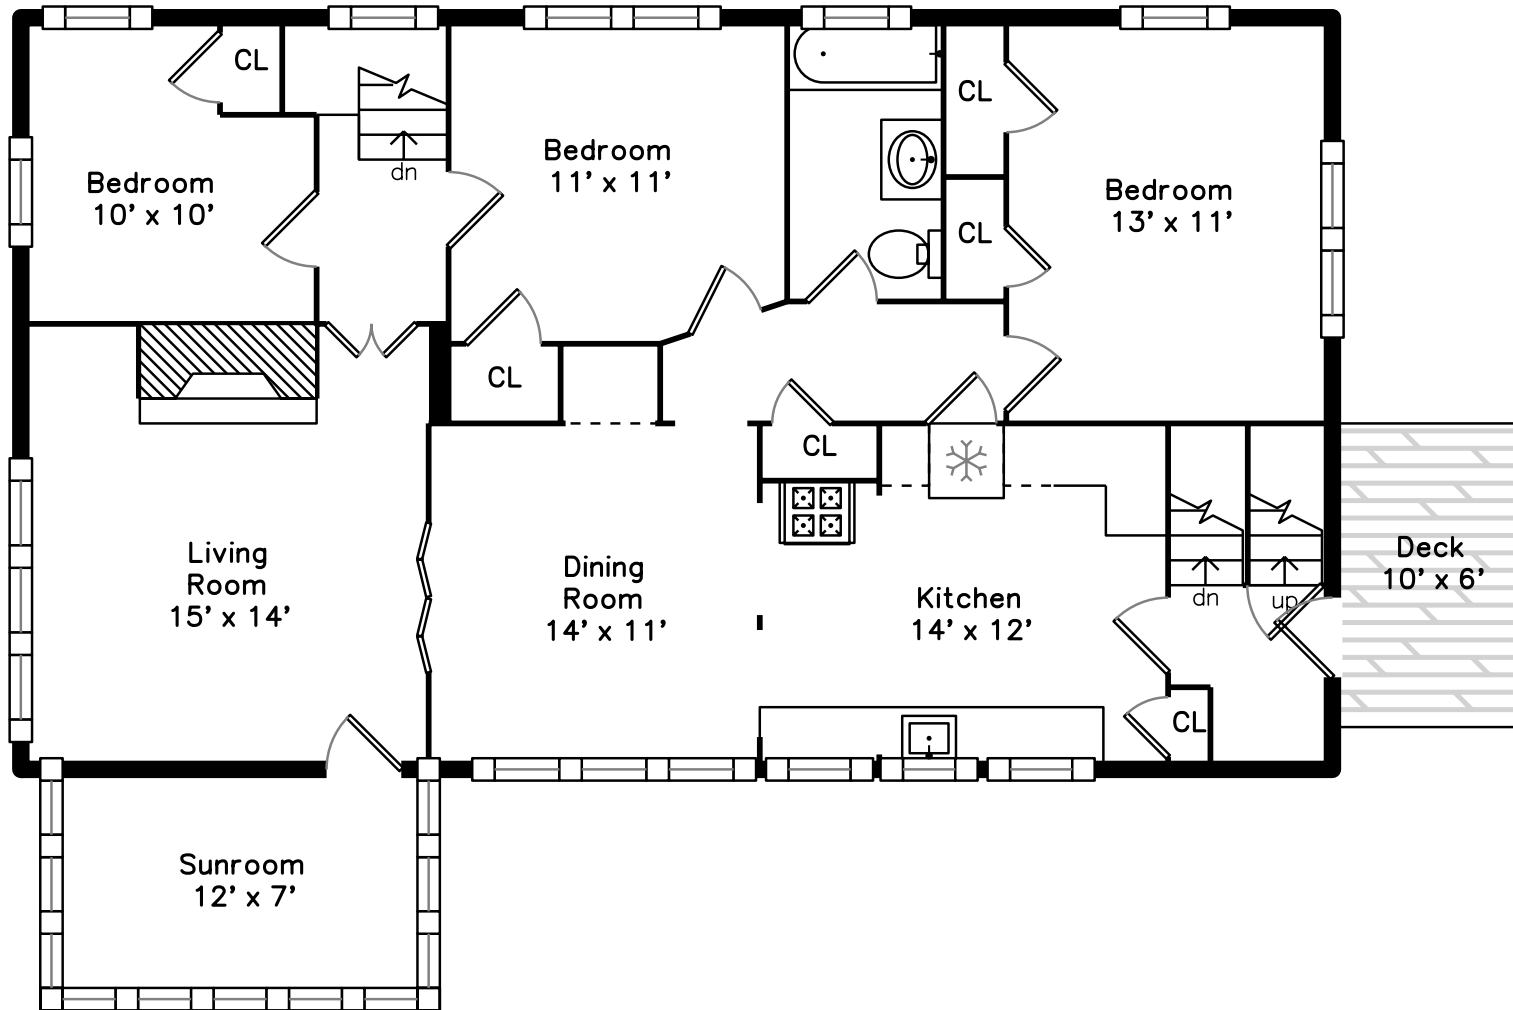

Top

Upper

Main

7 Pine Street  
Belmont, MA 02478

PicturePlan by  vis-home

Measurements may not be 100% accurate.

Floor plans are provided for convenience only.

Room sizes are not used to calculate area.

# Upper

Outside

Living Room

Living Room

Dining Room

Dining Room

Kitchen

Kitchen

Kitchen

Bedroom

Bedroom

Bathroom

Sunroom

Entry

Living Room

Living Room

Dining Room