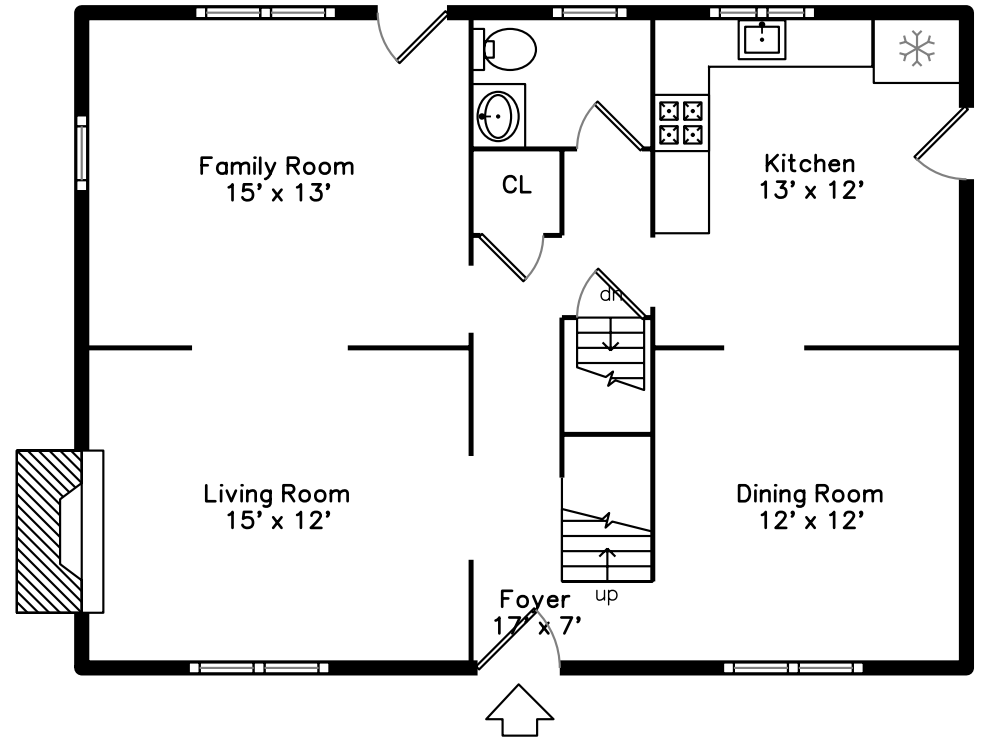

Upper

Main

130 Weston Street
Waltham, MA 02453

PicturePlan by  vis-home

Measurements may not be 100% accurate.
Floor plans are provided for convenience only.
Room sizes are not used to calculate area.

Upper

Outside

Living Room

Living Room

Living Room

Dining Room

Dining Room

Dining Room

Dining Room

Dining Room

Dining Room

Dining Room

Dining Room

Kitchen

Kitchen

Kitchen

Kitchen

Kitchen

Kitchen

Family Room

Family Room

Family Room

Family Room

Bathroom

Bathroom