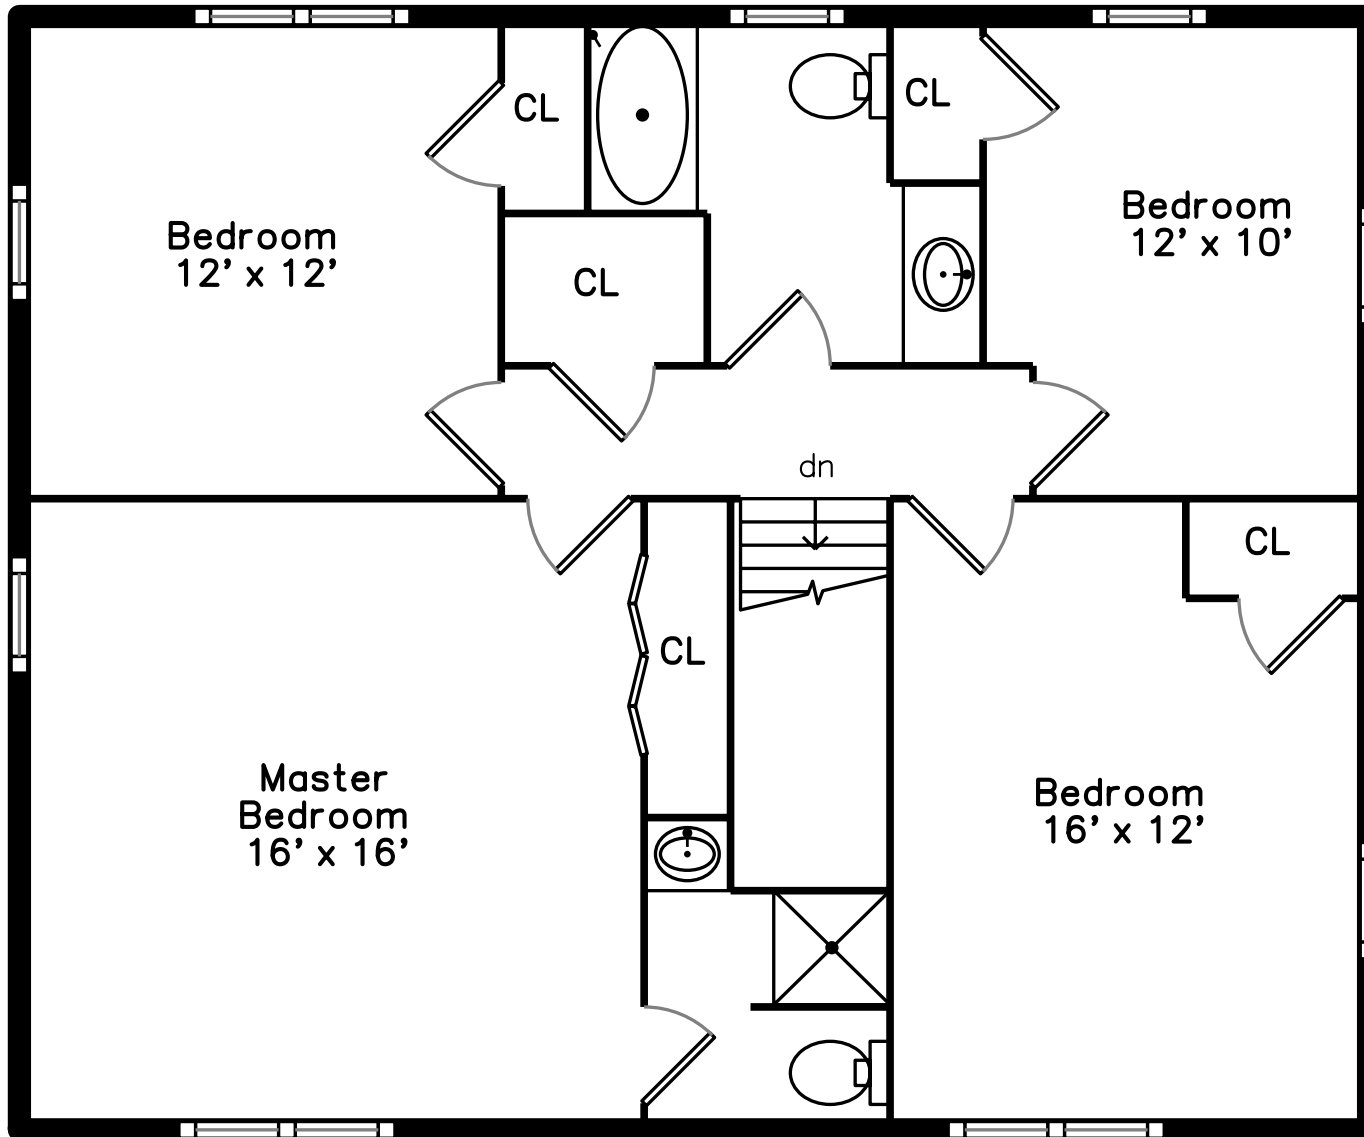

Upper

Main

130 Weston Street
Waltham, MA 02453

PicturePlan by  vis-home

Measurements may not be 100% accurate.
Floor plans are provided for convenience only.
Room sizes are not used to calculate area.

Upper

Outside

Living Room

Living Room

Living Room

Dining Room

Dining Room

Dining Room

Dining Room

Dining Room

Dining Room

Dining Room

Dining Room

Kitchen

Kitchen

Kitchen

Kitchen

Kitchen

Kitchen

Family Room

Family Room

Family Room

Family Room

Bathroom

Bathroom