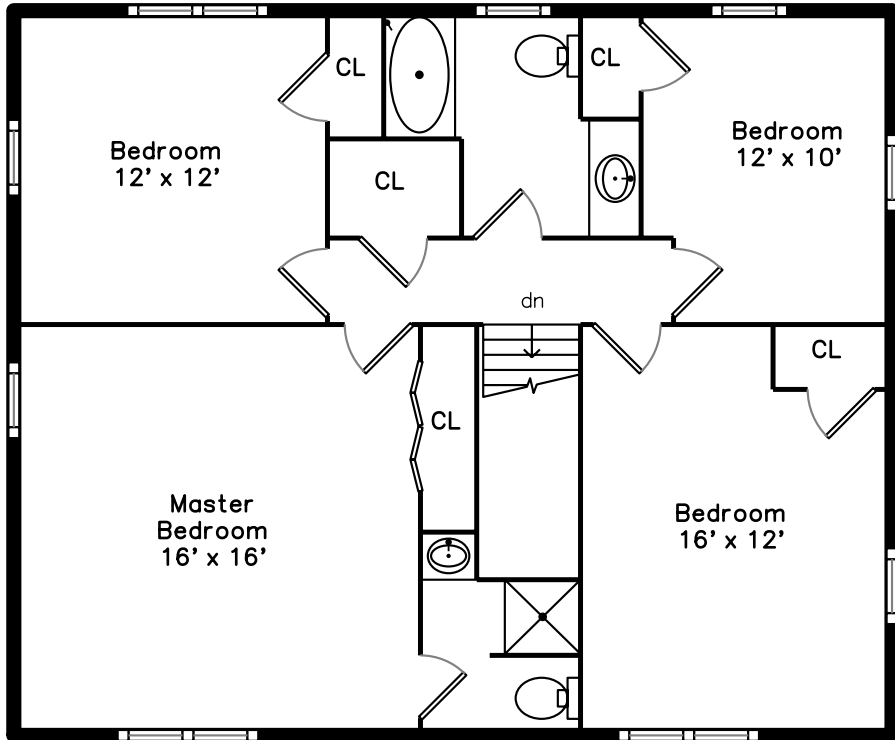

Upper

Main

130 Weston Street
Waltham, MA 02453

PicturePlan by  vis-home

Measurements may not be 100% accurate.
Floor plans are provided for convenience only.
Room sizes are not used to calculate area.

Upper

Outside

Living Room

Living Room

Living Room

Dining Room

Dining Room

Dining Room

Dining Room

Dining Room

Dining Room

Dining Room

Dining Room

Kitchen

Kitchen

Kitchen

Kitchen

Kitchen

Kitchen

Family Room

Family Room

Family Room

Family Room

Bathroom

Bathroom