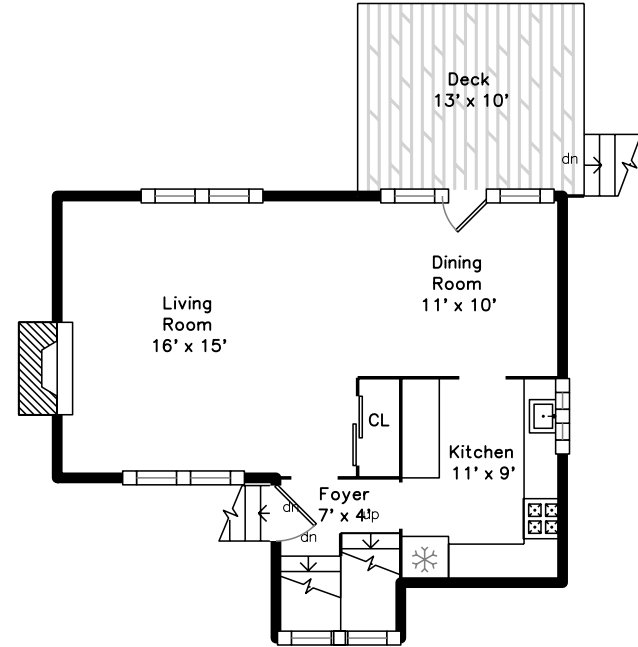

Top

Upper

Main

Basement

Lower

40 Staffordshire Lane
Concord, MA 01742

PicturePlan by  vis-home

Measurements may not be 100% accurate.
Floor plans are provided for convenience only.
Room sizes are not used to calculate area.

Top

Upper

Main

Lower

Basement

Outside

Outside

Outside

Outside

Outside

Outside

Outside

Foyer

Living Room

Living Room

Living Room

Dining Room

Dining Room

Kitchen

Kitchen

Deck

Laundry

Hall

Bedroom