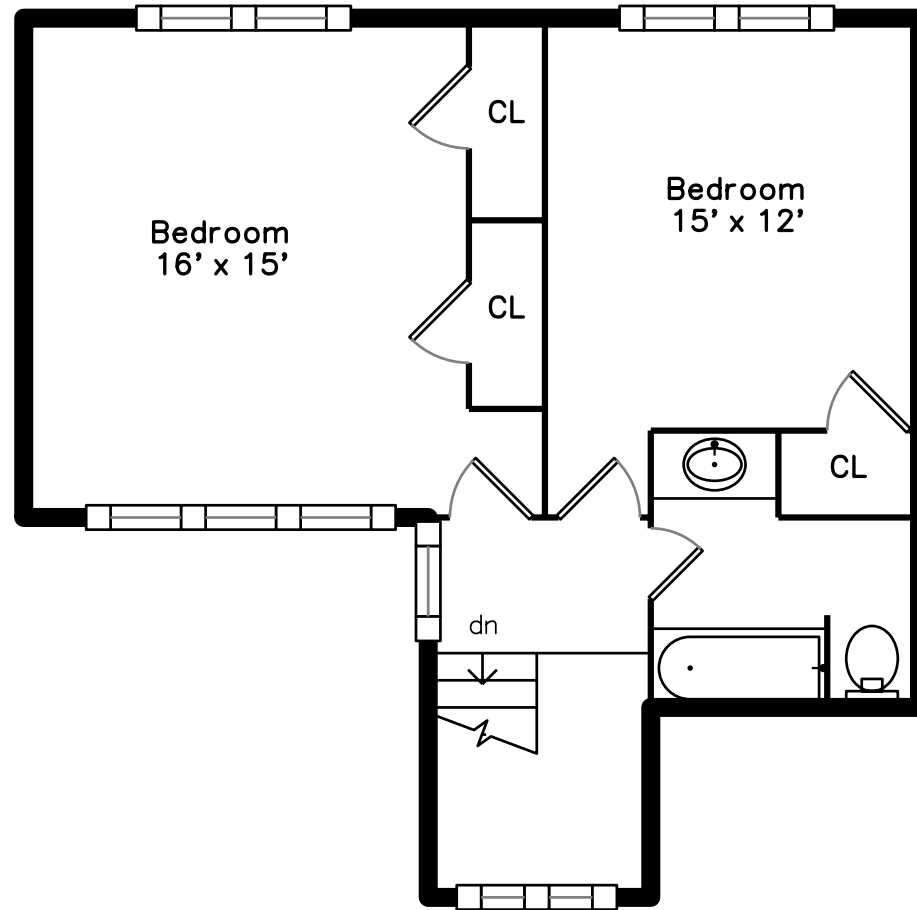

Top

Upper

Main

Basement

Lower

40 Staffordshire Lane
Concord, MA 01742

PicturePlan by  vis-home

Measurements may not be 100% accurate.
Floor plans are provided for convenience only.
Room sizes are not used to calculate area.

Top

Upper

Main

Lower

Basement

Outside

Outside

Outside

Dining Room

Dining Room

Kitchen

Kitchen

Deck

Laundry

Hall

Bedroom

Bedroom

Bedroom

Bedroom

Bathroom

Bathroom

Family Room

Family Room

Bathroom