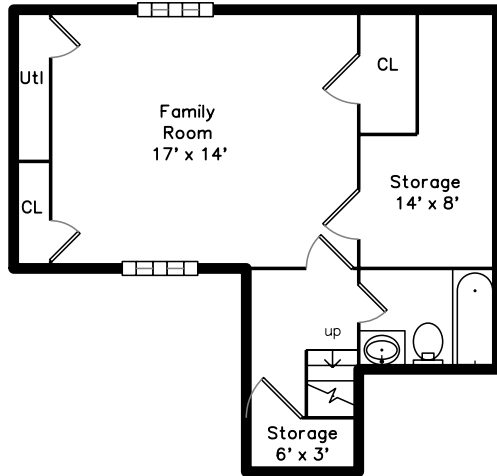

Top

Upper

Main

Basement

Lower

40 Staffordshire Lane
Concord, MA 01742

PicturePlan by  vis-home

Measurements may not be 100% accurate.
Floor plans are provided for convenience only.
Room sizes are not used to calculate area.

Top

Upper

Main

Lower

Basement

Outside

Outside

Outside

Dining Room

Dining Room

Kitchen

Kitchen

Deck

Laundry

Hall

Bedroom

Bedroom

Bedroom

Bedroom

Bathroom

Bathroom

Family Room

Family Room

Bathroom