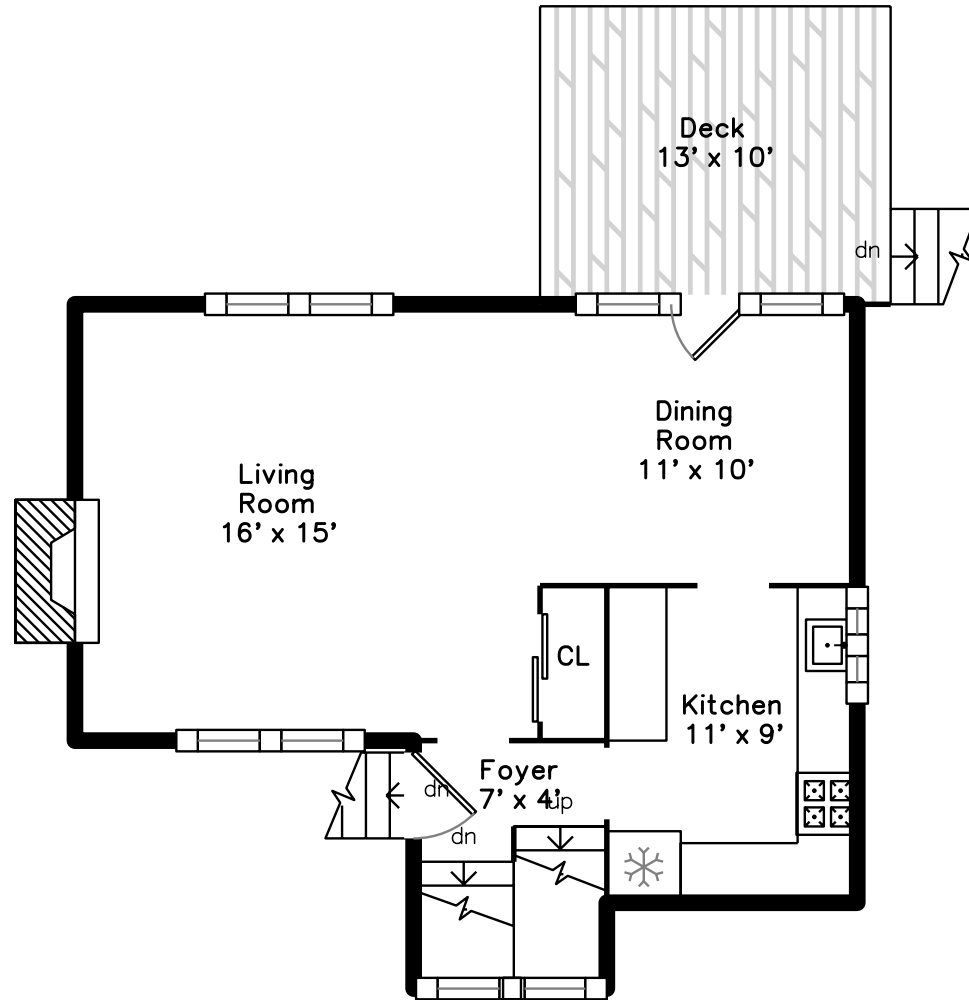

Top

Upper

Main

Basement

Lower

40 Staffordshire Lane
Concord, MA 01742

PicturePlan by  vis-home

Measurements may not be 100% accurate.
Floor plans are provided for convenience only.
Room sizes are not used to calculate area.

Top

Upper

Main

Lower

Basement

Outside

Outside

Outside

Outside

Outside

Outside

Outside

Foyer

Living Room

Living Room

Living Room

Dining Room

Dining Room

Kitchen

Kitchen

Deck

Laundry

Hall

Bedroom