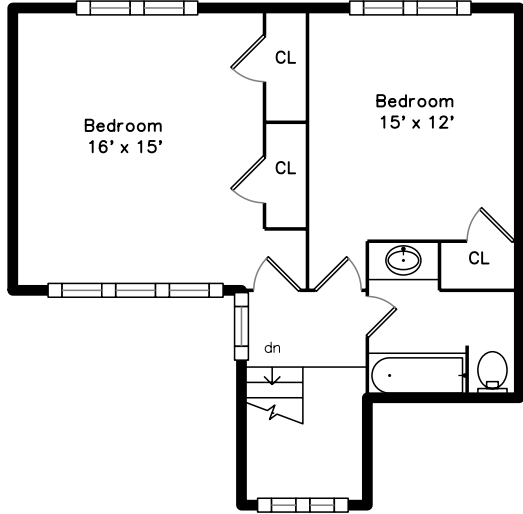

Top

Upper

Main

Basement

Lower

40 Staffordshire Lane
Concord, MA 01742

PicturePlan by  vis-home

Measurements may not be 100% accurate.
Floor plans are provided for convenience only.
Room sizes are not used to calculate area.

Top

Upper

Main

Lower

Basement

Outside

Outside

Outside

Dining Room

Dining Room

Kitchen

Kitchen

Deck

Laundry

Hall

Bedroom

Bedroom

Bedroom

Bedroom

Bathroom

Bathroom

Family Room

Family Room

Bathroom