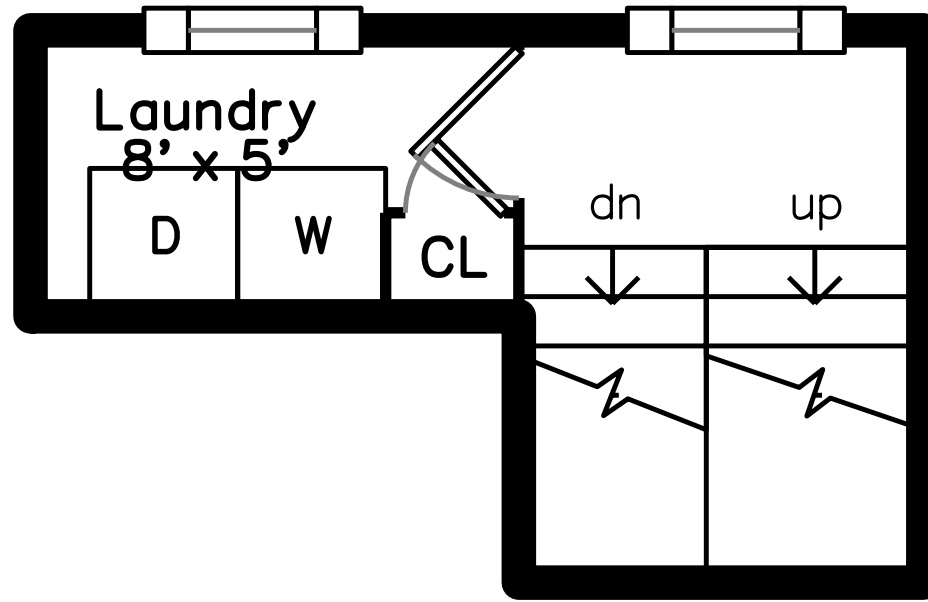

Top

Upper

Main

Basement

Lower

40 Staffordshire Lane
Concord, MA 01742

PicturePlan by  vis-home

Measurements may not be 100% accurate.
Floor plans are provided for convenience only.
Room sizes are not used to calculate area.

Top

Upper

Main

Lower

Basement

Outside

Outside

Outside