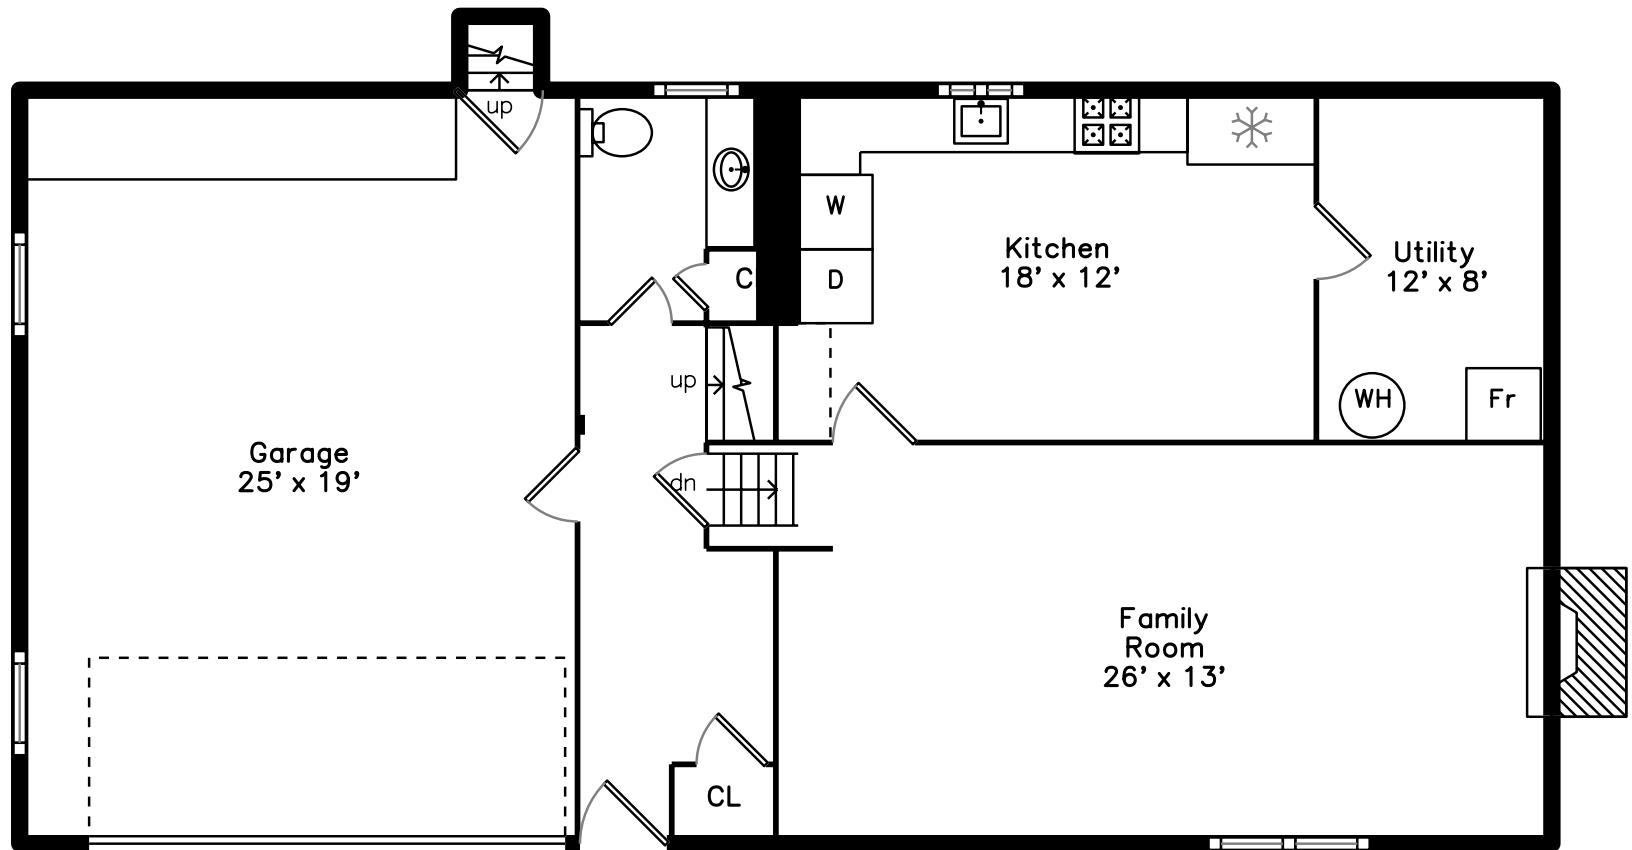

In-Law Lower

Main

Lower

18 Nixon Lane
Stoneham, MA 02180

PicturePlan by vis-home

Measurements may not be 100% accurate.
Floor plans are provided for convenience only.
Room sizes are not used to calculate area.

Main

In-Law Lower

Lower

3D View – TopDown

3D View – TopDown

3D View – TopDown