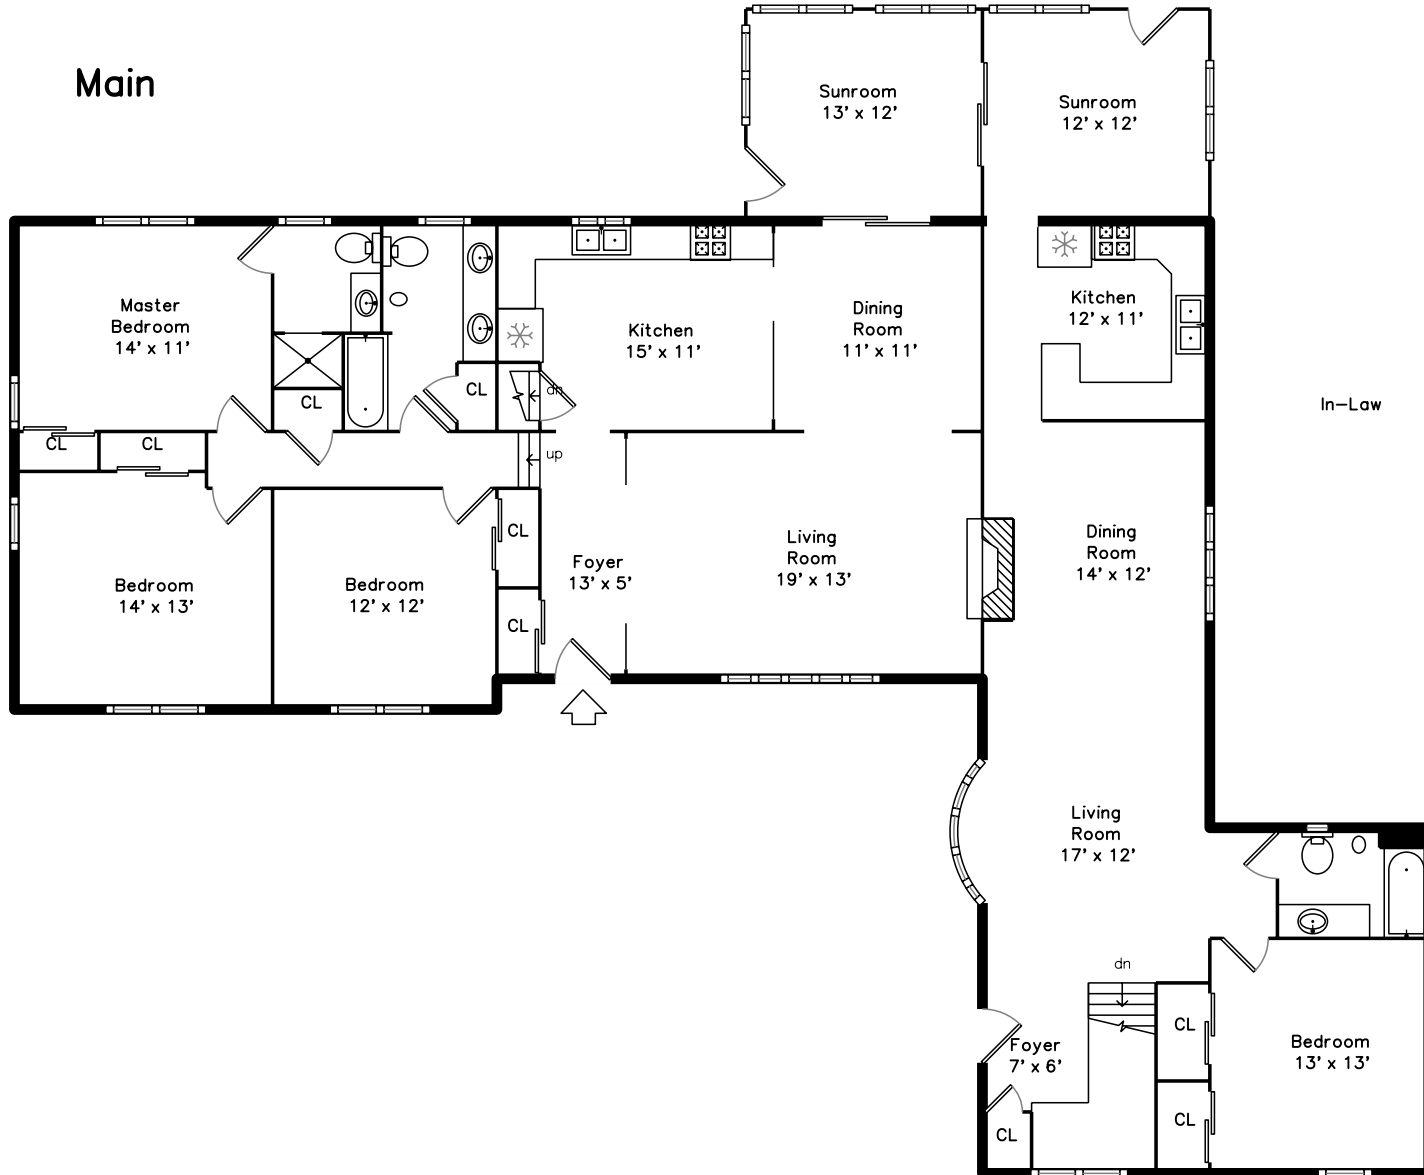

In-Law Lower

Main

Lower

18 Nixon Lane
Stoneham, MA 02180

PicturePlan by vis-home

Measurements may not be 100% accurate.
Floor plans are provided for convenience only.
Room sizes are not used to calculate area.

Main

In-Law Lower

Lower

3D View – TopDown

3D View – TopDown

3D View – TopDown