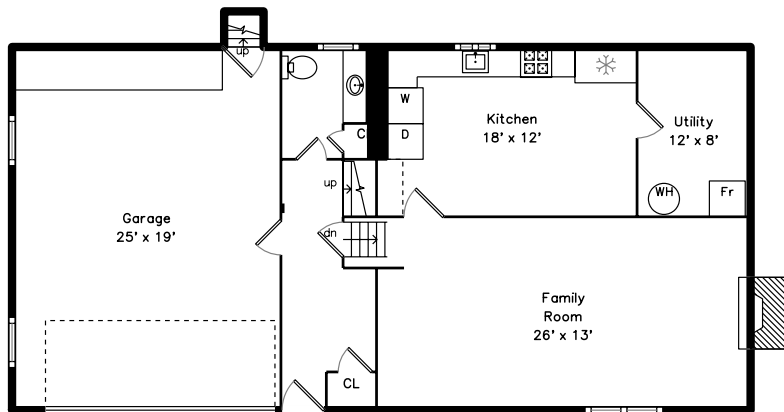

In-Law Lower

Main

Lower

18 Nixon Lane
Stoneham, MA 02180

PicturePlan by vis-home

Measurements may not be 100% accurate.
Floor plans are provided for convenience only.
Room sizes are not used to calculate area.

Main

In-Law Lower

Lower

3D View – TopDown

3D View – TopDown

3D View – TopDown