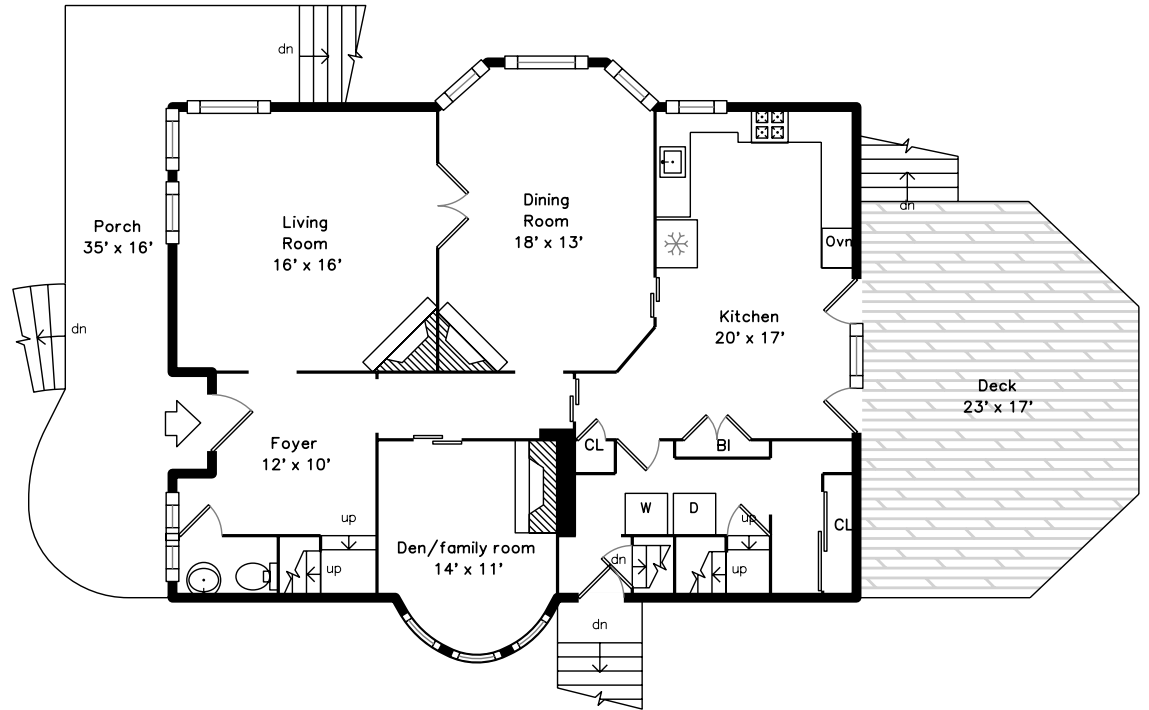

Top

Upper

Main

35 Bradford Road
Newton, MA 02461

PicturePlan by  vis-home

Measurements may not be 100% accurate.
Floor plans are provided for convenience only.
Room sizes are not used to calculate area.

Top

Foyer

Living Room

Living Room

Dining Room

Dining Room

Kitchen

Kitchen

Kitchen

Kitchen

Kitchen

Sitting

Sitting

Bathroom

Porch

Porch

Deck

Deck

Landing

Master Bedroom

Master Bedroom

Master Bedroom

Master Bathroom

Master Bathroom

Bedroom