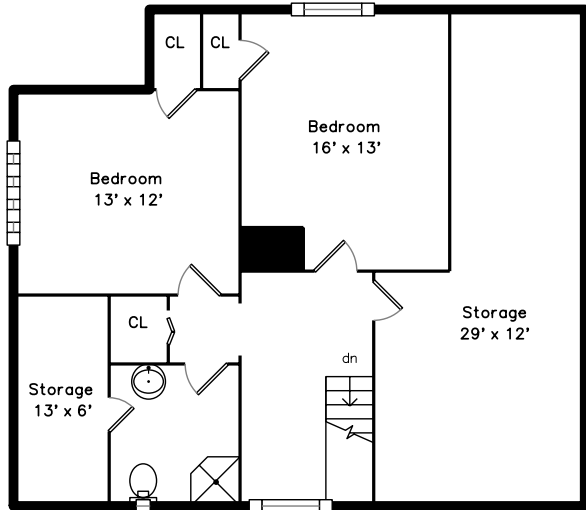

Top

Upper

Main

35 Bradford Road
Newton, MA 02461

PicturePlan by  vis-home

Measurements may not be 100% accurate.
Floor plans are provided for convenience only.
Room sizes are not used to calculate area.

Top

Foyer

Living Room

Living Room

Dining Room

Dining Room

Kitchen

Kitchen

Kitchen

Deck

Landing

Master Bedroom

Master Bedroom

Master Bedroom

Master Bathroom

Master Bathroom

Bedroom

Bedroom

Bathroom

Bedroom

Bedroom

Bathroom