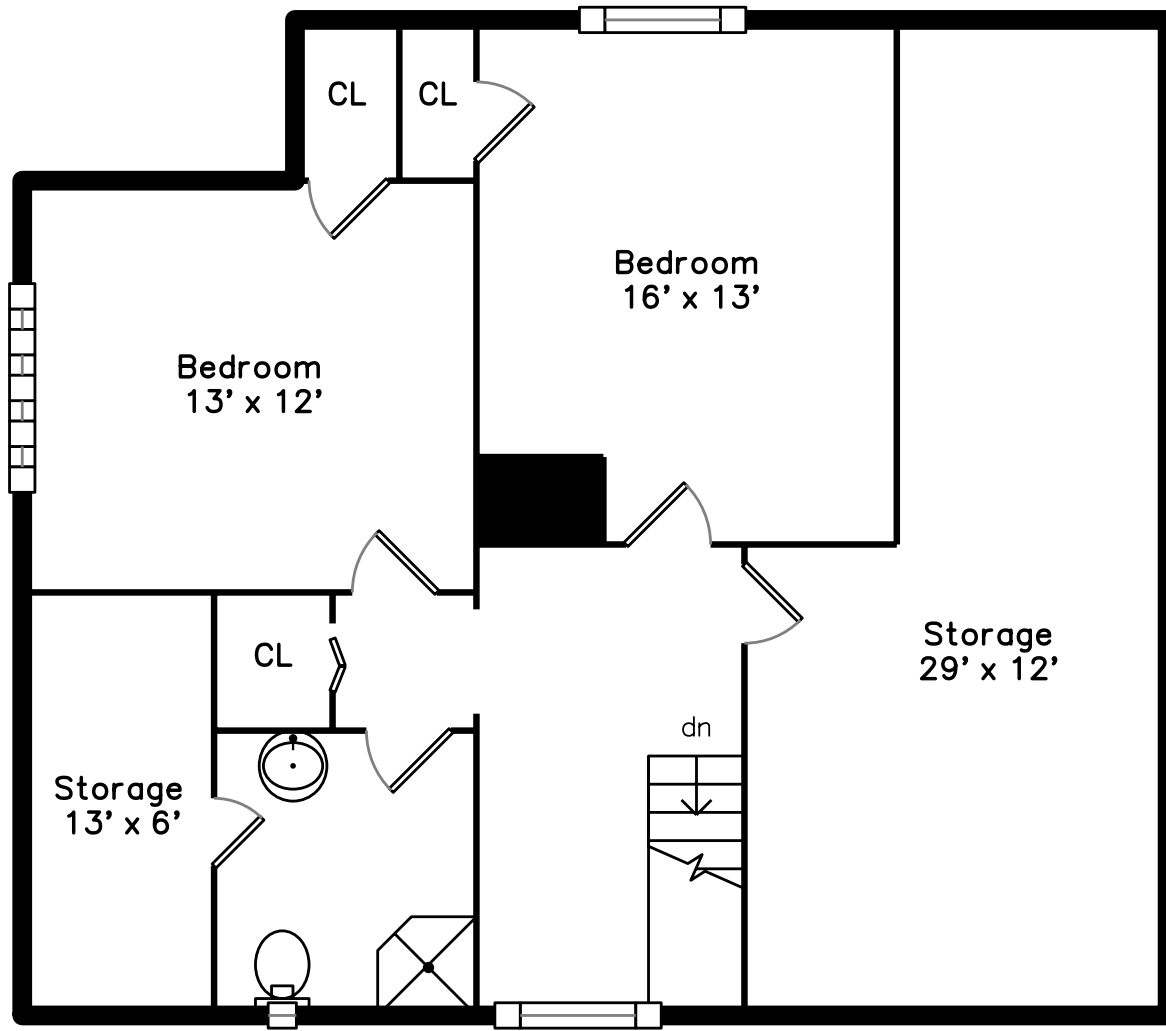

Top

Upper

Main

35 Bradford Road
Newton, MA 02461

PicturePlan by  vis-home

Measurements may not be 100% accurate.
Floor plans are provided for convenience only.
Room sizes are not used to calculate area.

Top

Foyer

Living Room

Living Room

Dining Room

Dining Room

Kitchen

Kitchen

Kitchen

Kitchen

Kitchen

Sitting

Sitting

Bathroom

Porch

Porch

Deck

Deck

Landing

Master Bedroom

Master Bedroom

Master Bedroom

Master Bathroom

Master Bathroom

Bedroom