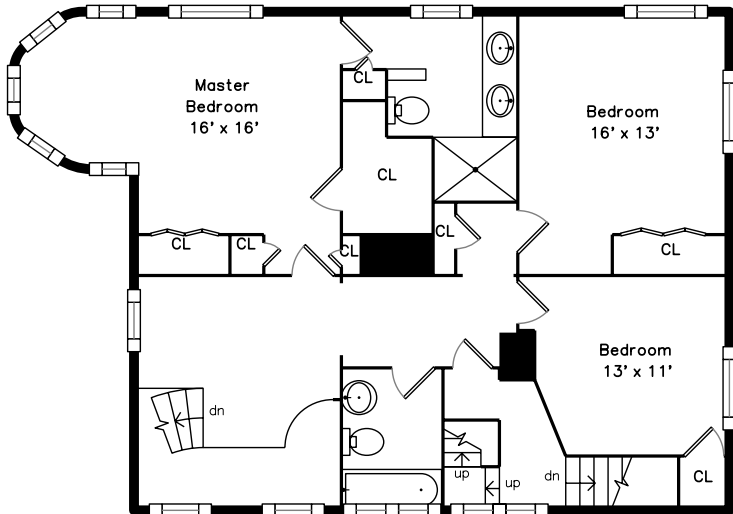

Top

Upper

Main

35 Bradford Road
Newton, MA 02461

PicturePlan by  vis-home

Measurements may not be 100% accurate.
Floor plans are provided for convenience only.
Room sizes are not used to calculate area.

Top

Foyer

Living Room

Living Room

Dining Room

Dining Room

Kitchen

Kitchen

Kitchen

Kitchen

Kitchen

Sitting

Sitting

Bathroom

Porch

Porch

Deck

Deck

Landing

Master Bedroom

Master Bedroom

Master Bedroom

Master Bathroom

Master Bathroom

Bedroom