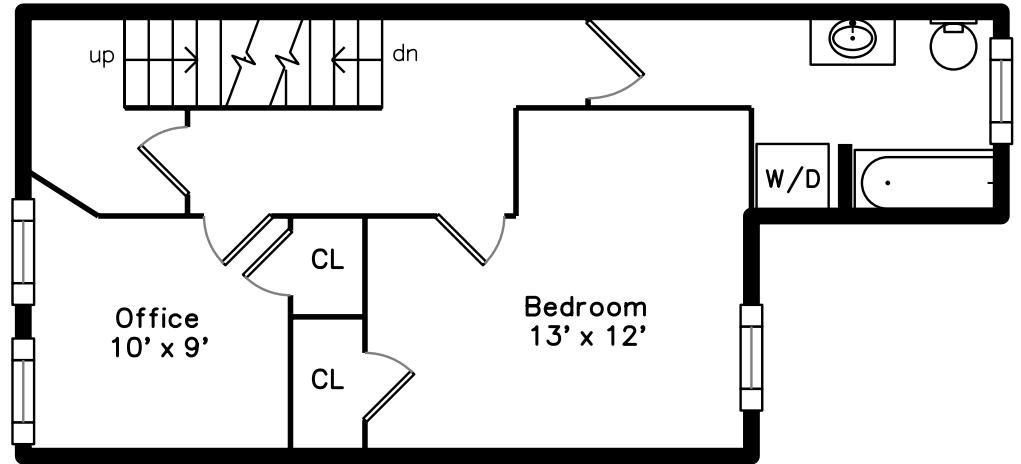

Top

Upper

Main

74 Wilson Street
 Billerica, MA 01862

PicturePlan by  vis-home

Measurements may not be 100% accurate.
 Floor plans are provided for convenience only.
 Room sizes are not used to calculate area.

Top

Master
Bedroom
20' x 15'

Deck
9' x 8'

CL

dn

Upper

Main

Building

Building

Building

Building

Living Dining Room

Living Dining Room

Living Dining Room

Living Dining Room

Living Dining Room