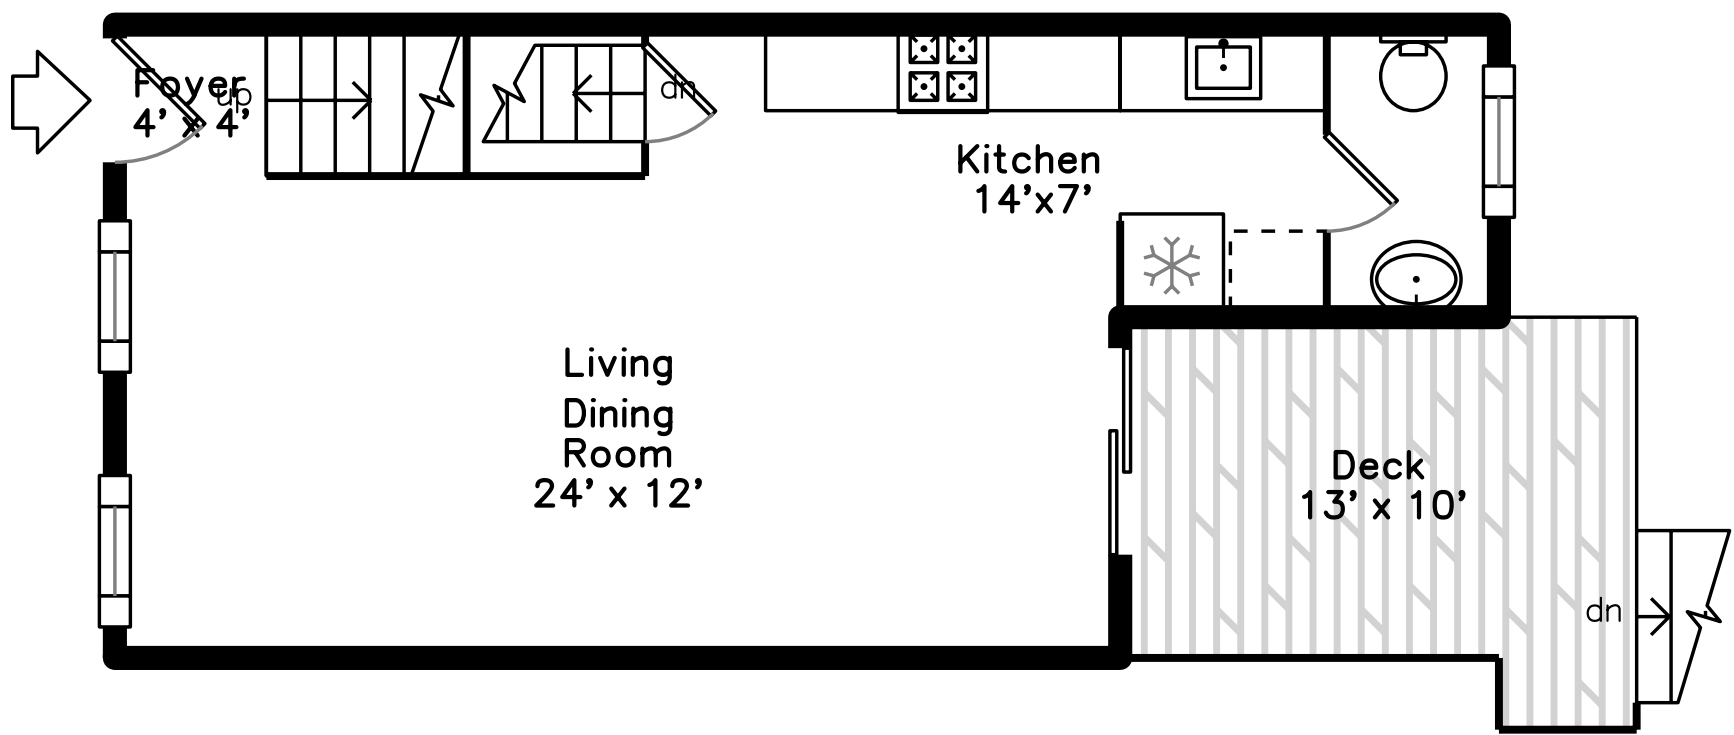

Top

Upper

Main

74 Wilson Street
 Billerica, MA 01862

PicturePlan by  vis-home

Measurements may not be 100% accurate.
 Floor plans are provided for convenience only.
 Room sizes are not used to calculate area.

Top

Master
Bedroom
20' x 15'

Deck
9' x 8'

CL

dn

Upper

Main

Building

Building

Building

Building

Living Dining Room

Living Dining Room

Living Dining Room

Living Dining Room

Living Dining Room

Living Dining Room

Living Dining Room

Living Dining Room

Kitchen

Kitchen

Powder Room

Deck

Deck