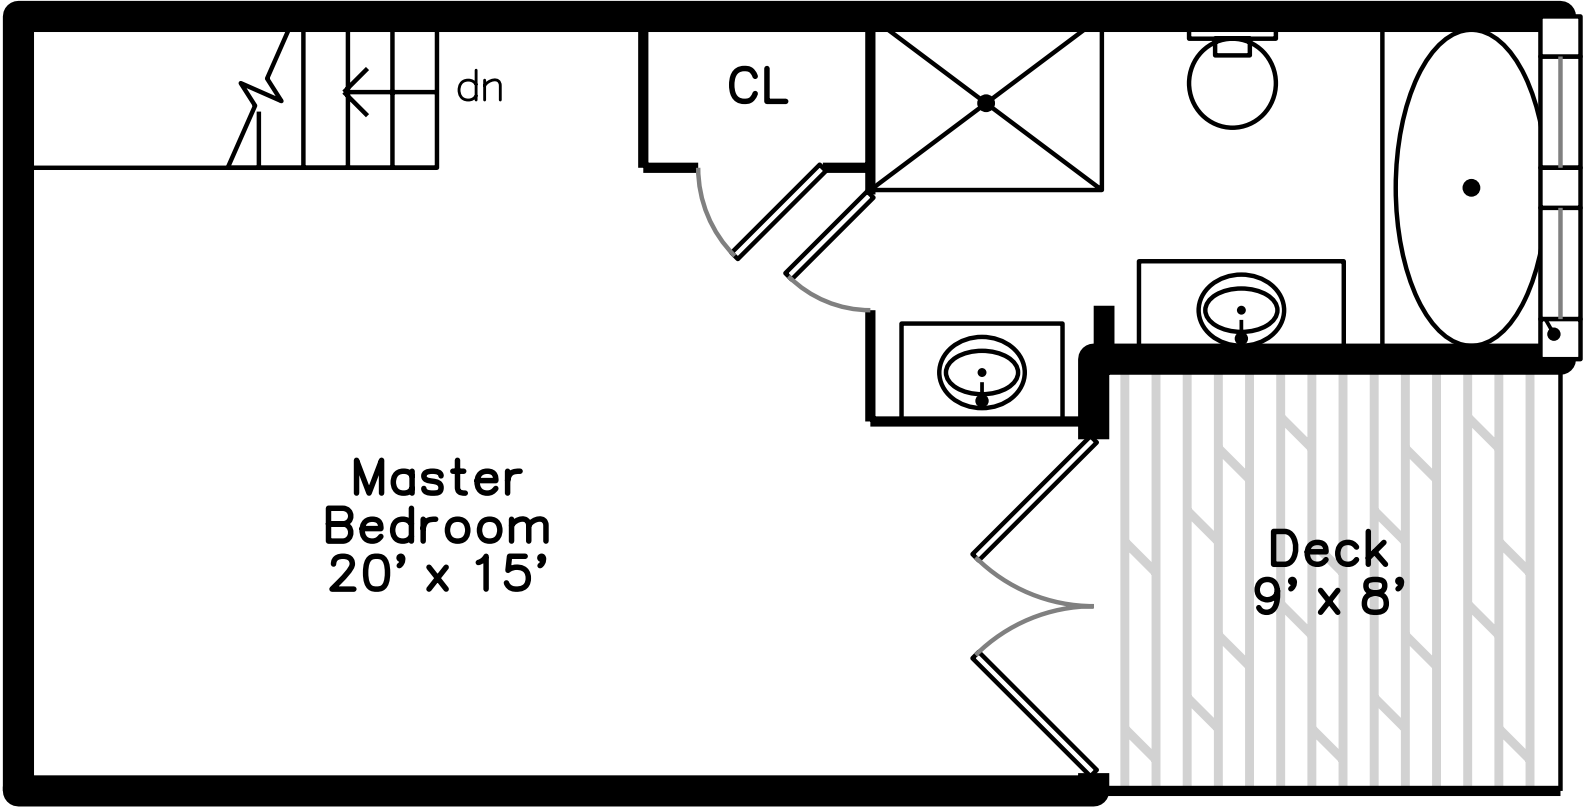

Top

Upper

Main

74 Wilson Street
 Billerica, MA 01862

PicturePlan by  vis-home

Measurements may not be 100% accurate.
 Floor plans are provided for convenience only.
 Room sizes are not used to calculate area.

Top

Master
Bedroom
20' x 15'

Deck
9' x 8'

CL

dn

Upper

Main

Building

Building

Building

Building

Living Dining Room

Living Dining Room

Living Dining Room

Living Dining Room

Living Dining Room