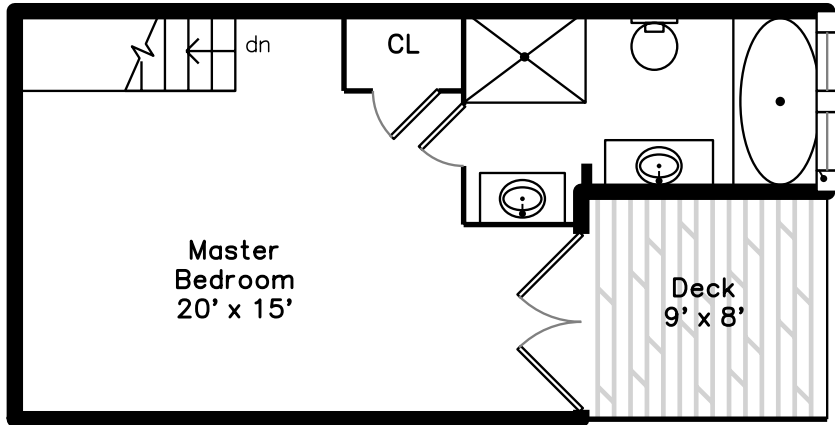

Top

Upper

Main

74 Wilson Street
 Billerica, MA 01862

PicturePlan by  vis-home

Measurements may not be 100% accurate.
 Floor plans are provided for convenience only.
 Room sizes are not used to calculate area.

Top

Master
Bedroom
20' x 15'

Deck
9' x 8'

CL

dn

Upper

Main

Building