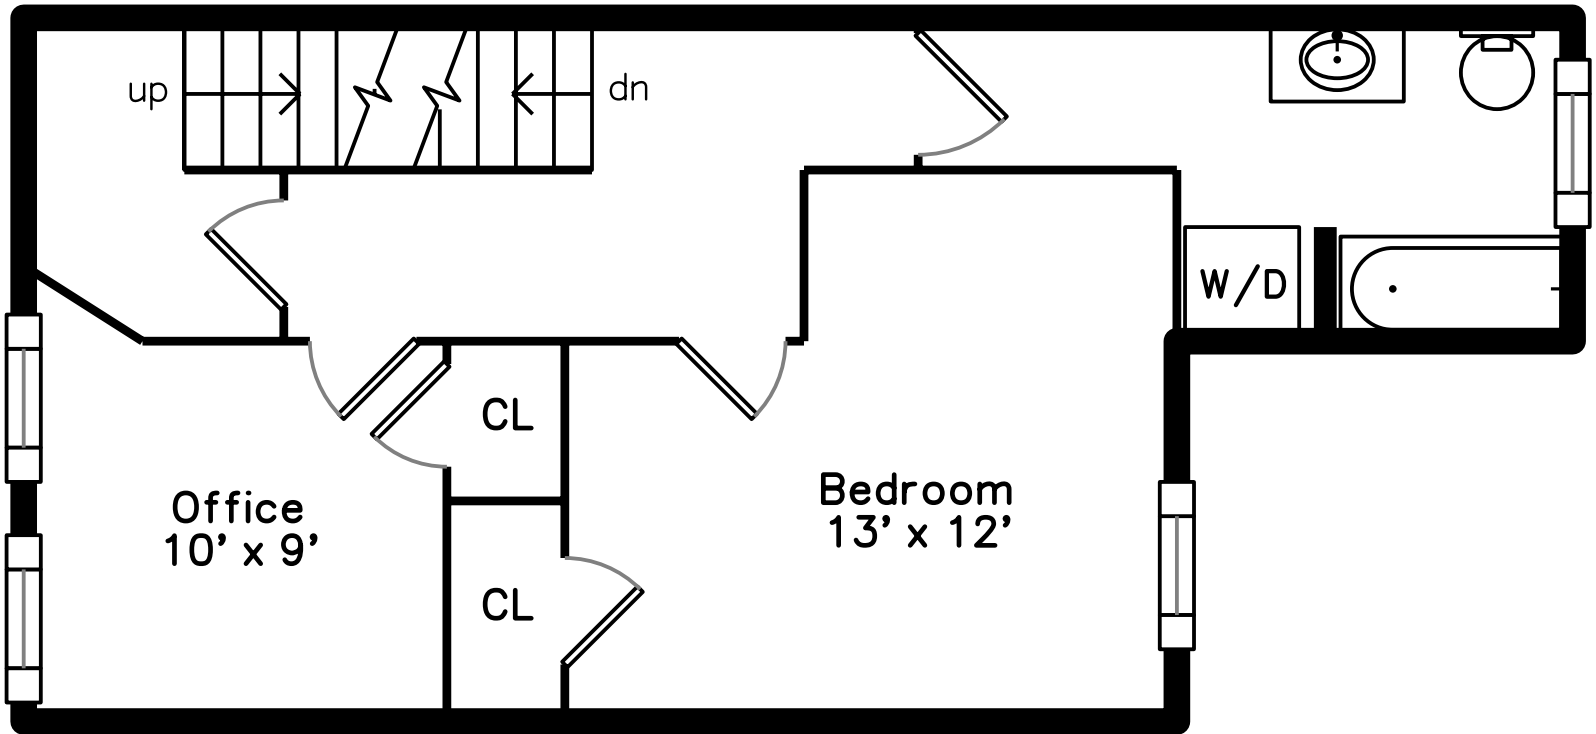

Top

Upper

Main

74 Wilson Street
 Billerica, MA 01862

PicturePlan by  vis-home

Measurements may not be 100% accurate.
 Floor plans are provided for convenience only.
 Room sizes are not used to calculate area.

Top

Master
Bedroom
20' x 15'

Deck
9' x 8'

CL

dn

Upper

Main

Building

Building

Building

Building

Living Dining Room

Living Dining Room

Living Dining Room

Living Dining Room

Living Dining Room