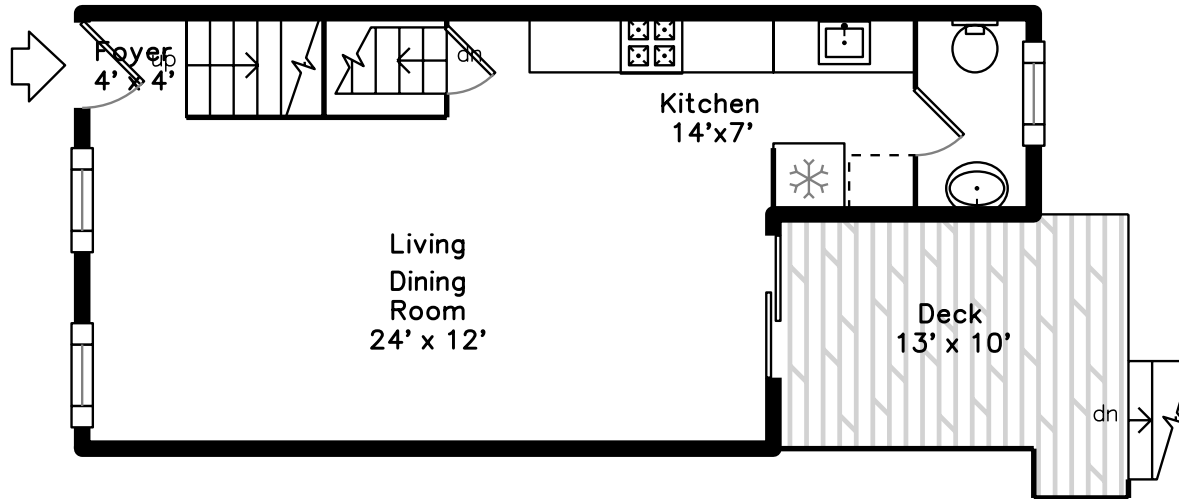

Top

Upper

Main

74 Wilson Street
 Billerica, MA 01862

PicturePlan by  vis-home

Measurements may not be 100% accurate.
 Floor plans are provided for convenience only.
 Room sizes are not used to calculate area.

Top

Master
Bedroom
20' x 15'

Deck
9' x 8'

CL

dn

Upper

Main

Building

Building

Building

Building

Living Dining Room

Living Dining Room

Living Dining Room

Living Dining Room

Living Dining Room