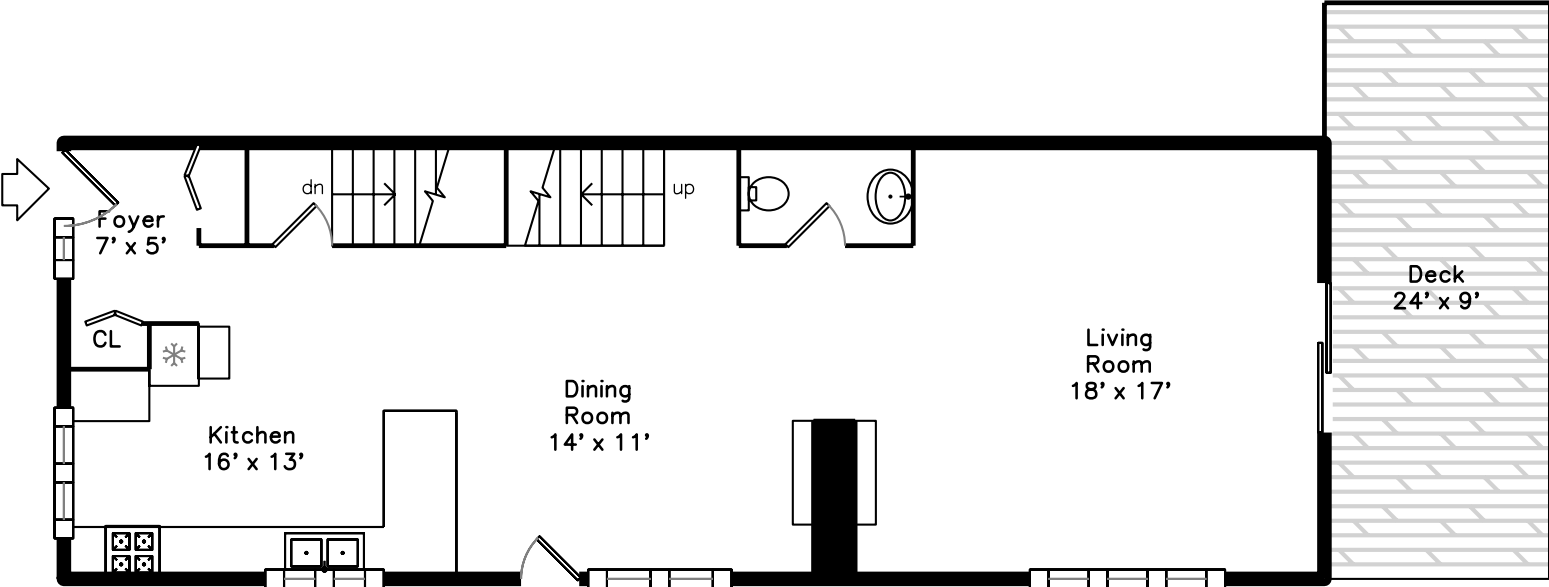

Basement

**34 Fairview Ave
Watertown, MA 02472**

PicturePlan by vis-home

Measurements may not be 100% accurate.
Floor plans are provided for convenience only.
Room sizes are not used to calculate area.

Upper

Main

Basement

Outside

Outside

Outside

Living Room

Living Room

Dining Room

Dining Room

Kitchen

Kitchen

Powder Room

Deck

Bedroom

Bedroom

Master Bedroom