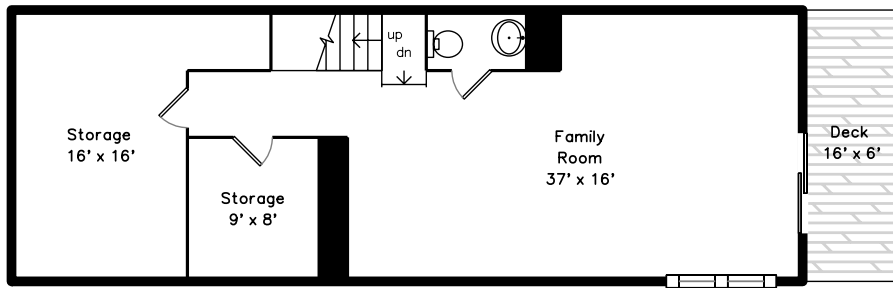

Basement

**34 Fairview Ave
Watertown, MA 02472**

PicturePlan by vis-home

Measurements may not be 100% accurate.
Floor plans are provided for convenience only.
Room sizes are not used to calculate area.

Upper

Main

Basement

Outside

Outside

Outside

Living Room

Living Room

Dining Room