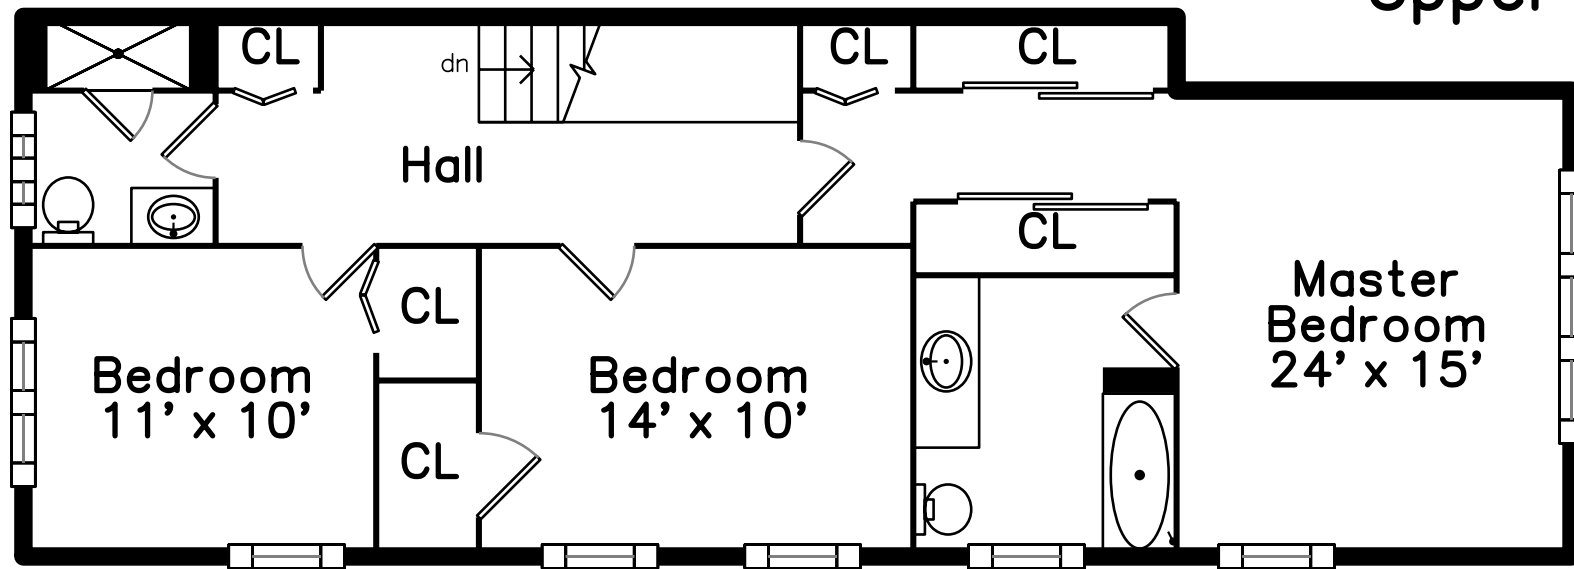

Basement

**34 Fairview Ave
Watertown, MA 02472**

PicturePlan by vis-home

Measurements may not be 100% accurate.
Floor plans are provided for convenience only.
Room sizes are not used to calculate area.

Upper

Main

Basement

Outside

Outside

Outside

Living Room

Living Room

Dining Room

Dining Room

Kitchen

Kitchen

Powder Room

Deck

Bedroom

Bedroom

Master Bedroom

Master Bedroom

Bathroom

Master Bathroom

Family = Room

Family Room

Powder Room

Deck