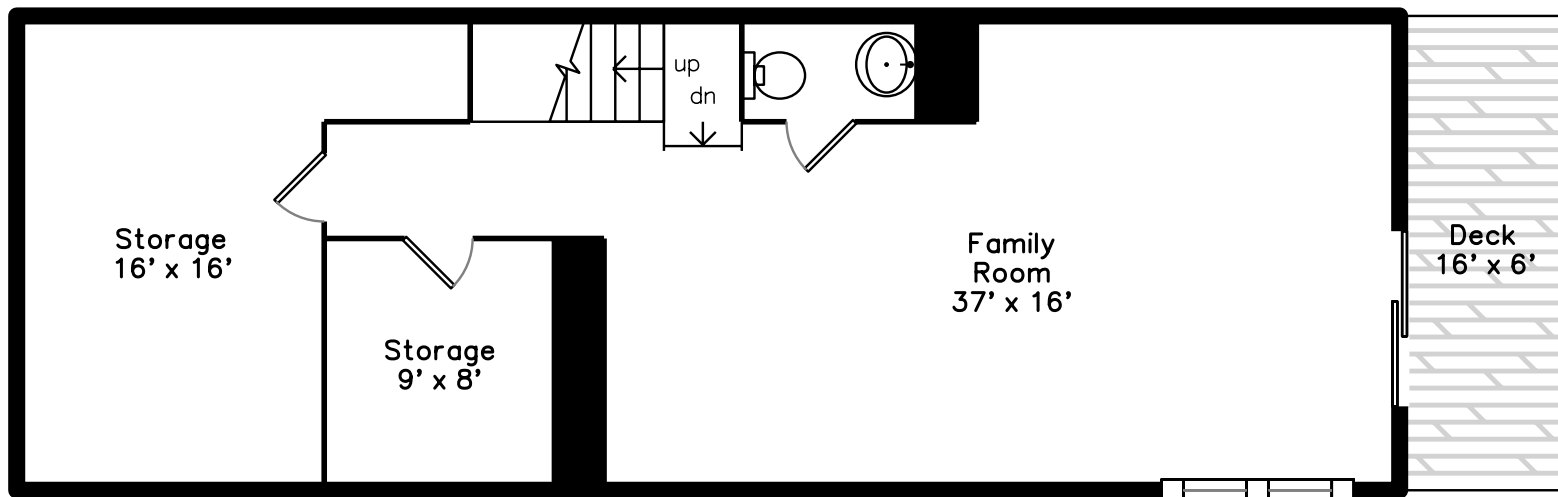

Basement

**34 Fairview Ave
Watertown, MA 02472**

PicturePlan by vis-home

Measurements may not be 100% accurate.
Floor plans are provided for convenience only.
Room sizes are not used to calculate area.

Upper

Main

Basement

Outside

Outside

Outside

Living Room

Living Room

Dining Room