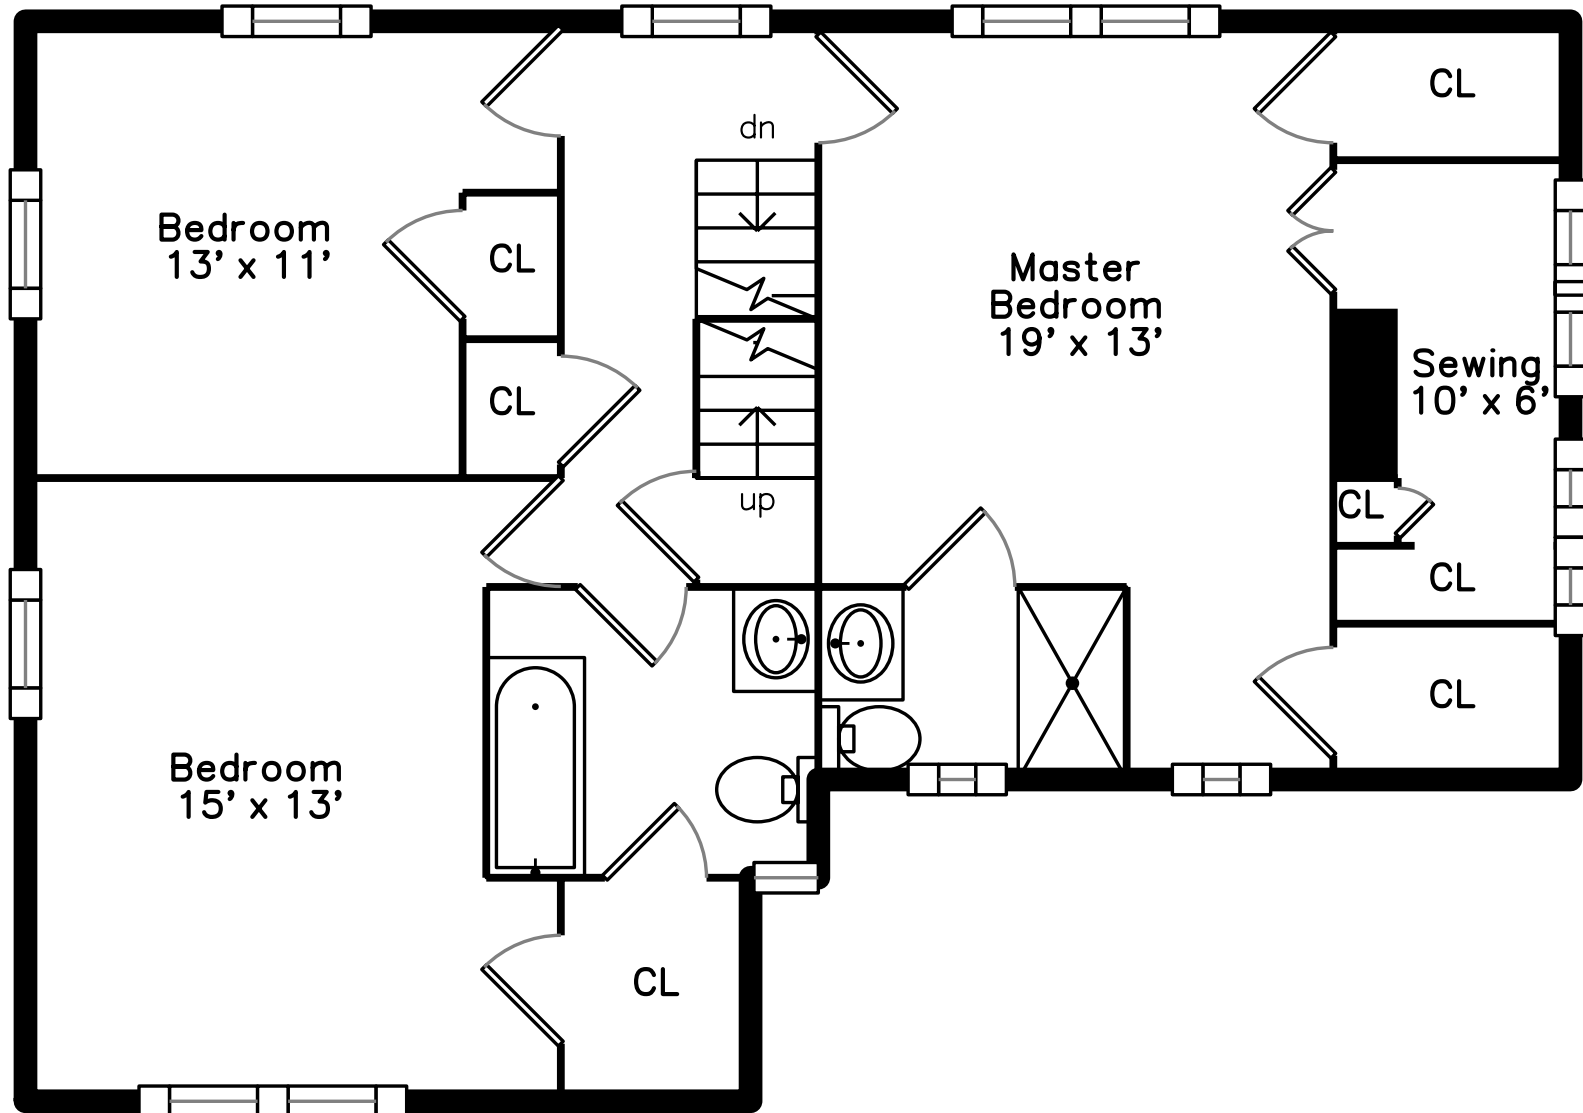

Upper

**496 Parker Street
Newton, MA 02459**
PicturePlan by  www.pictureplan.com
Measurements may not be 100% accurate.
Floor plans are provided for convenience only.
Room sizes are not used to calculate area.

Main

Upper

Main

Outside

Outside

Outside

Outside

Outside

Outside

Outside

Outside

Living Room

Living Room

Living Room

Living Room

Dining Room

Dining Room

Kitchen

Kitchen

Porch

Family Room

Bathroom

Deck

Master Bedroom