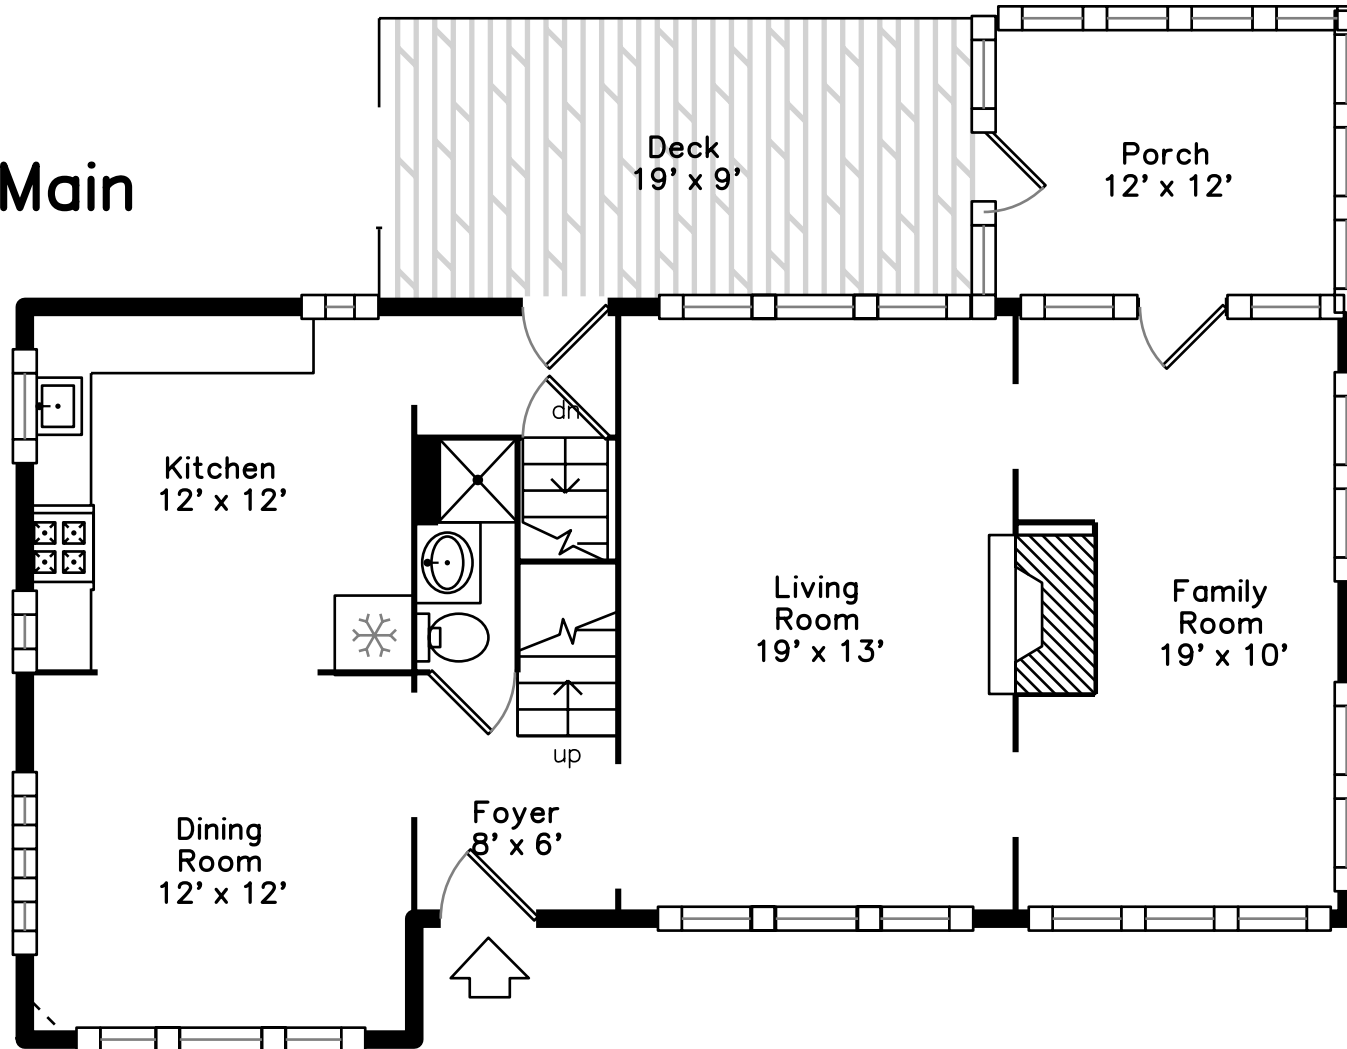

Upper

**496 Parker Street
Newton, MA 02459**
PicturePlan by  www.pictureplan.com
Measurements may not be 100% accurate.
Floor plans are provided for convenience only.
Room sizes are not used to calculate area.

Main

Upper

Main

Outside

Outside

Outside

Outside

Outside

Outside

Outside

Outside

Living Room

Living Room

Living Room

Living Room

Dining Room

Dining Room

Kitchen

Kitchen

Porch

Family Room

Bathroom

Deck

Master Bedroom