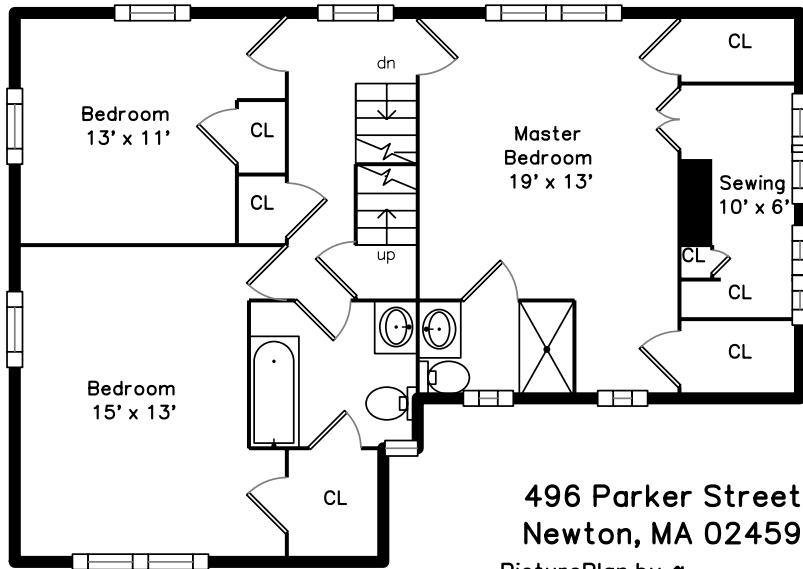

Upper

**496 Parker Street
Newton, MA 02459**
PicturePlan by  www.pictureplan.com
Measurements may not be 100% accurate.
Floor plans are provided for convenience only.
Room sizes are not used to calculate area.

Main

Upper

Main

Outside

Outside

Outside

Outside

Outside

Outside

Outside

Outside

Living Room

Living Room

Living Room

Living Room

Dining Room

Dining Room

Kitchen

Kitchen

Porch

Family Room

Bathroom

Deck

Master Bedroom