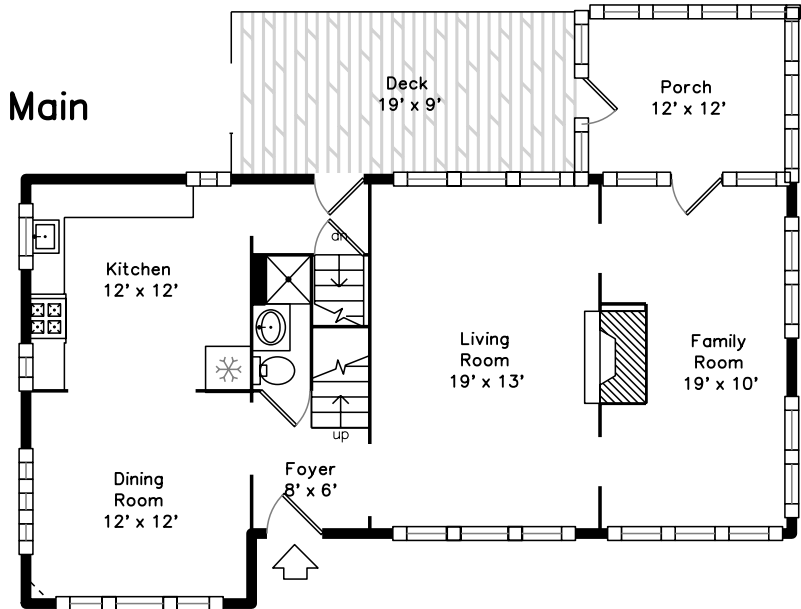

Upper

**496 Parker Street
Newton, MA 02459**
PicturePlan by  www.pictureplan.com
Measurements may not be 100% accurate.
Floor plans are provided for convenience only.
Room sizes are not used to calculate area.

Main

Upper

Main

Outside

Outside

Outside

Outside

Outside

Outside

Outside

Outside

Living Room

Living Room

Living Room

Living Room

Dining Room

Dining Room

Kitchen

Kitchen

Porch

Family Room

Bathroom

Deck

Master Bedroom