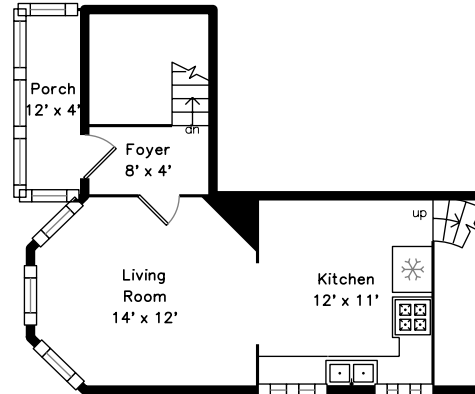

39 Porter Road
Cambridge, MA 02140

PicturePlan by 
Measurements may not be 100% accurate.
Floor plans are provided for convenience only.
Room sizes are not used to calculate area.

Unit #39 Upper

Unit #37 Main

Unit #39 Main

Unit #37 Upper

Unit #39 Upper

Unit #39 Main

Unit #37 Upper

Unit #37 Main

Outside

Outside

Living Room

Living Room

Dining Room

Dining Room

Kitchen

Kitchen

Kitchen

Bedroom

Living Room

Kitchen

Kitchen

Kitchen

Porch

Landing

Bedroom

Bedroom