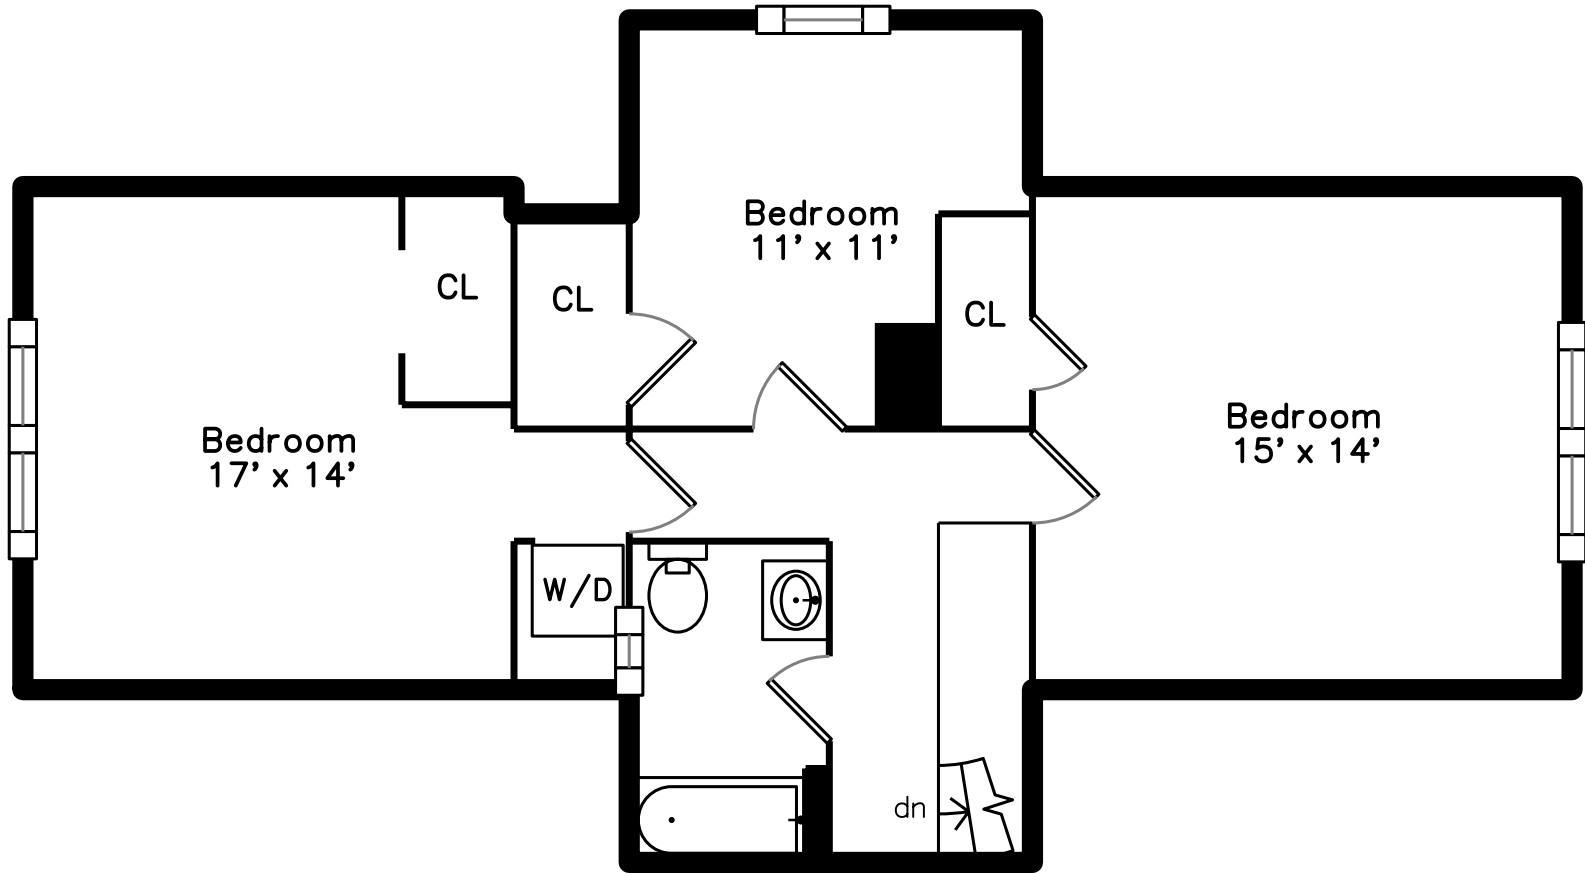

39 Porter Road
Cambridge, MA 02140

PicturePlan by 
Measurements may not be 100% accurate.
Floor plans are provided for convenience only.
Room sizes are not used to calculate area.

Unit #39 Upper

Unit #37 Main

Unit #39 Main

Unit #37 Upper

Unit #39 Upper

Unit #39 Main

Unit #37 Upper

Unit #37 Main

Outside

Outside

Living Room

Living Room

Dining Room

Dining Room

Kitchen

Kitchen

Kitchen

Bedroom

Bedroom

Bathroom

Office

Office

Master Bedroom

Master Bedroom

Bathroom

Living Room