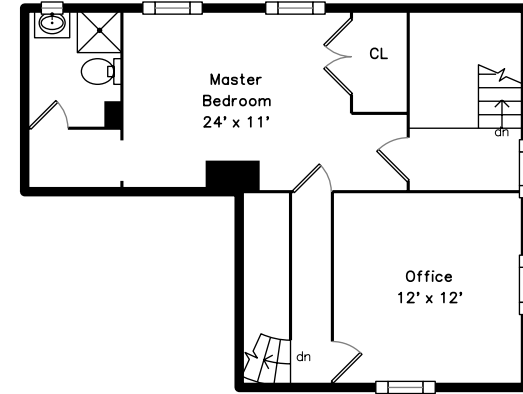

39 Porter Road
Cambridge, MA 02140

PicturePlan by 
Measurements may not be 100% accurate.
Floor plans are provided for convenience only.
Room sizes are not used to calculate area.

Unit #39 Upper

Unit #37 Main

Unit #39 Main

Unit #37 Upper

Unit #39 Upper

Unit #39 Main

Unit #37 Upper

Unit #37 Main

Outside

Outside

Living Room

Living Room

Dining Room

Dining Room

Kitchen

Kitchen

Kitchen

Bedroom

Bedroom

Bathroom

Office

Office

Master Bedroom

Master Bedroom

Bathroom

Living Room