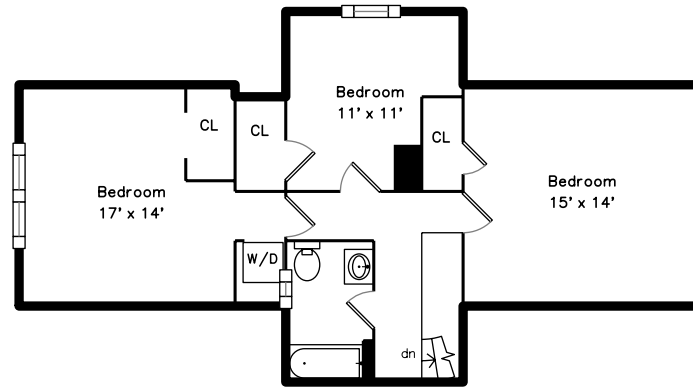

39 Porter Road
Cambridge, MA 02140

PicturePlan by 
Measurements may not be 100% accurate.
Floor plans are provided for convenience only.
Room sizes are not used to calculate area.

Unit #39 Upper

Unit #37 Main

Unit #39 Main

Unit #37 Upper

Unit #39 Upper

Unit #39 Main

Unit #37 Upper

Unit #37 Main

Outside

Outside

Living Room

Living Room

Dining Room

Dining Room

Kitchen

Kitchen

Kitchen

Bedroom

Bedroom

Bathroom

Office

Office

Master Bedroom

Master Bedroom

Bathroom

Living Room