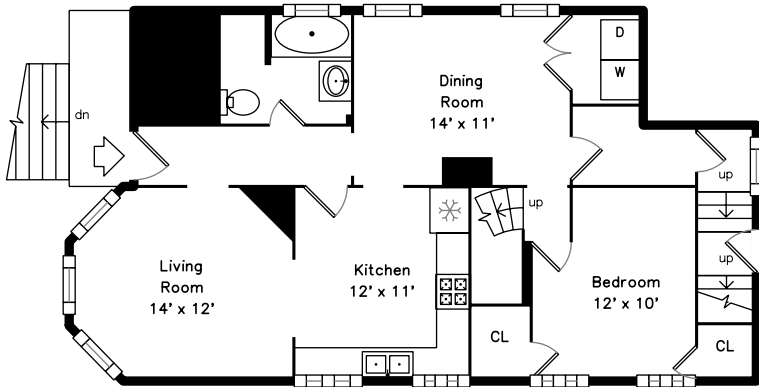

39 Porter Road
Cambridge, MA 02140

PicturePlan by 
Measurements may not be 100% accurate.
Floor plans are provided for convenience only.
Room sizes are not used to calculate area.

Unit #39 Upper

Unit #37 Main

Unit #39 Main

Unit #37 Upper

Unit #39 Upper

Unit #39 Main

Unit #37 Upper

Unit #37 Main

Outside

Outside

Living Room

Living Room

Dining Room

Dining Room

Kitchen

Kitchen

Kitchen

Bedroom

Living Room

Kitchen

Kitchen

Kitchen

Porch

Landing

Bedroom

Bedroom