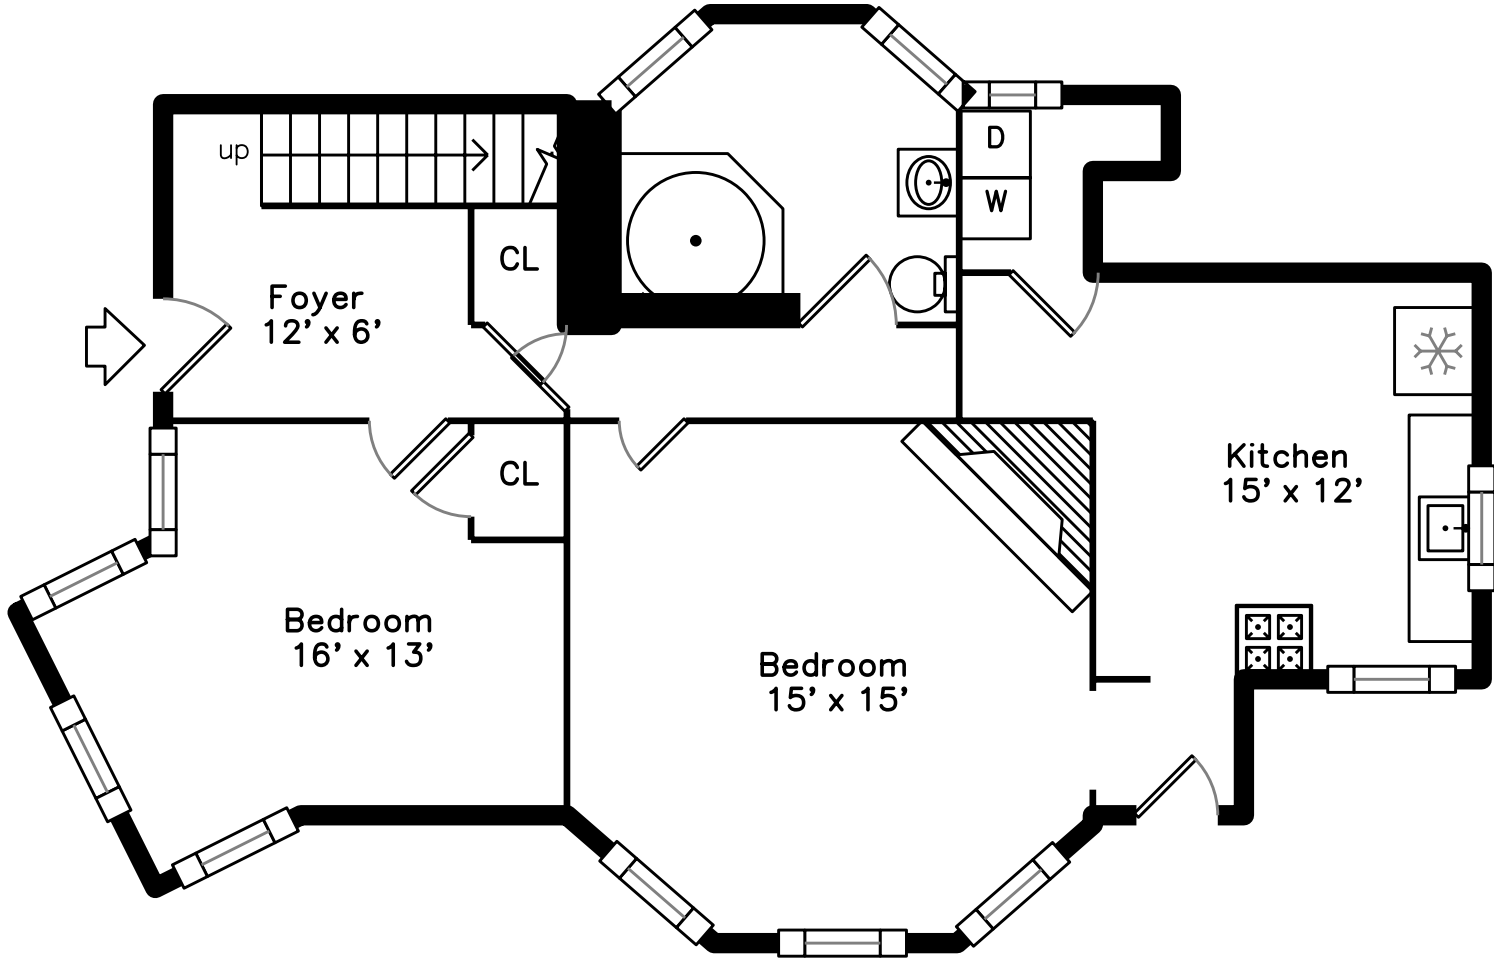

Top

Main

Upper

123 Elm Street
Somerville, MA 02144

PicturePlan by  vis-home

Measurements may not be 100% accurate.
Floor plans are provided for convenience only.
Room sizes are not used to calculate area.

Top

Upper

Main

Outside

Bedroom

Bedroom

Bedroom

Bathroom

Foyer

Kitchen

Bedroom

Laundry

Bathroom

Bathroom

Hall

Bedroom

Bedroom