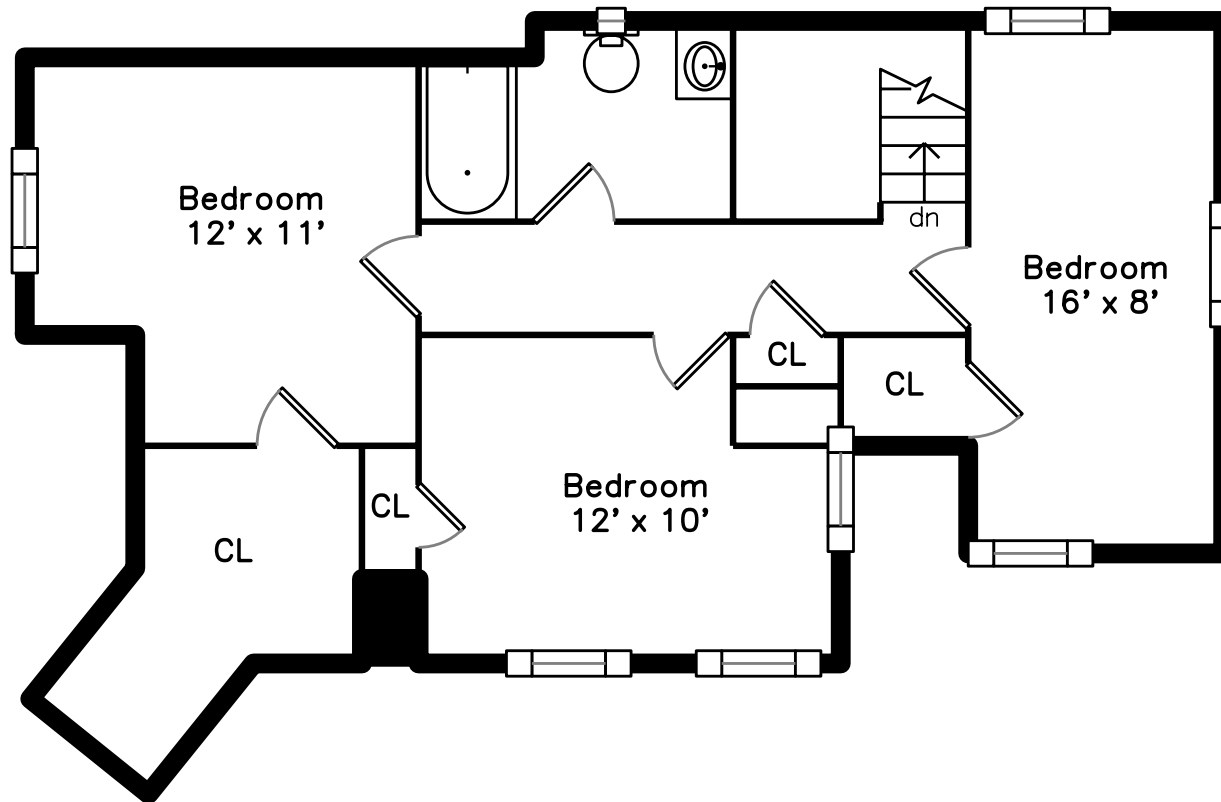

Top

Main

Upper

123 Elm Street
Somerville, MA 02144

PicturePlan by  vis-home

Measurements may not be 100% accurate.
Floor plans are provided for convenience only.
Room sizes are not used to calculate area.

Top

Upper

Main

Outside

Bedroom

Bedroom

Bedroom

Bathroom

Foyer

Kitchen

Bedroom

Laundry

Bathroom

Bathroom

Hall

Bedroom

Bedroom