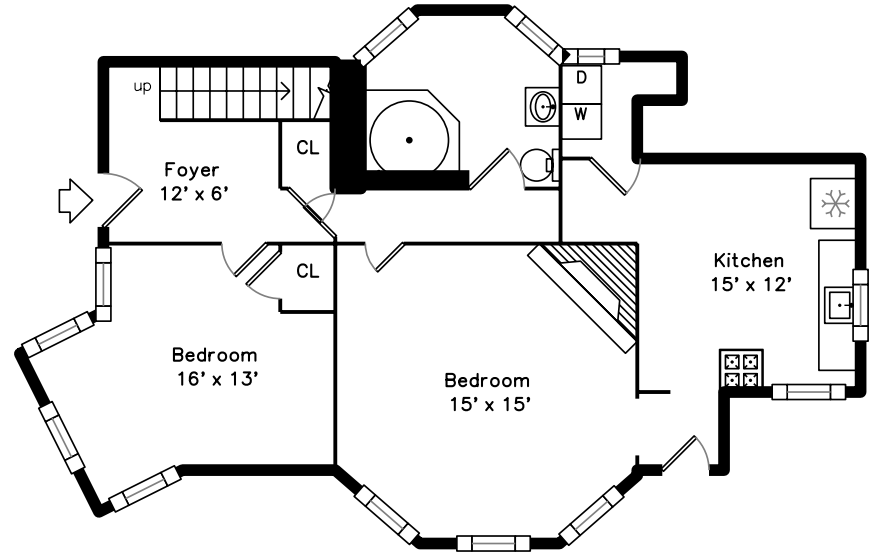

Top

Main

Upper

123 Elm Street
Somerville, MA 02144

PicturePlan by  vis-home

Measurements may not be 100% accurate.
Floor plans are provided for convenience only.
Room sizes are not used to calculate area.

Top

Upper

Main

Outside

Bedroom

Bedroom

Bedroom

Bathroom

Foyer

Kitchen

Bedroom

Laundry

Bathroom

Bathroom

Hall

Bedroom

Bedroom