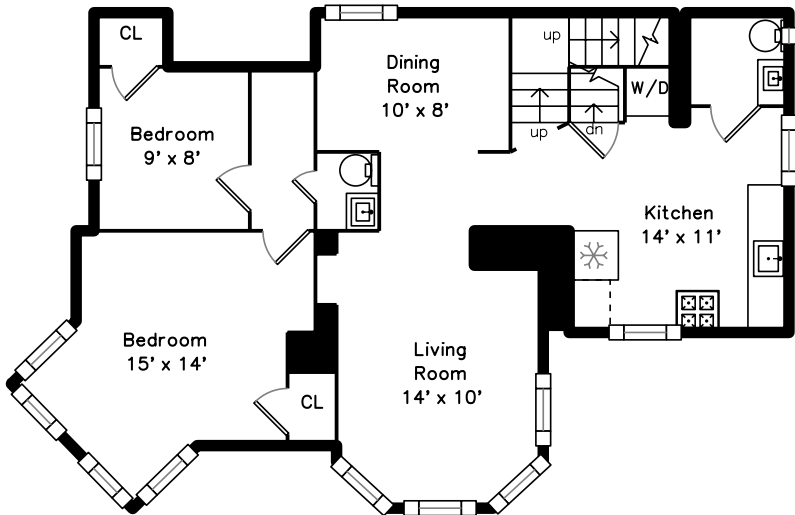

Top

Main

Upper

123 Elm Street
Somerville, MA 02144

PicturePlan by  vis-home

Measurements may not be 100% accurate.
Floor plans are provided for convenience only.
Room sizes are not used to calculate area.

Top

Upper

Main

Outside

Bedroom

Bedroom

Bedroom

Bathroom

Foyer

Kitchen

Bedroom

Laundry

Bathroom

Bathroom

Hall

Bedroom

Bedroom