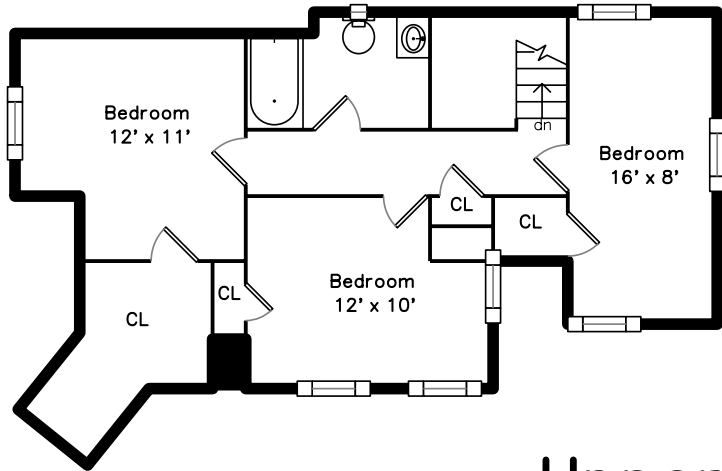

Top

Main

Upper

123 Elm Street
Somerville, MA 02144

PicturePlan by  vis-home

Measurements may not be 100% accurate.
Floor plans are provided for convenience only.
Room sizes are not used to calculate area.

Top

Upper

Main

Outside

Bedroom

Bedroom

Bedroom

Bathroom

Foyer

Kitchen

Bedroom

Laundry

Bathroom

Bathroom

Hall

Bedroom

Bedroom