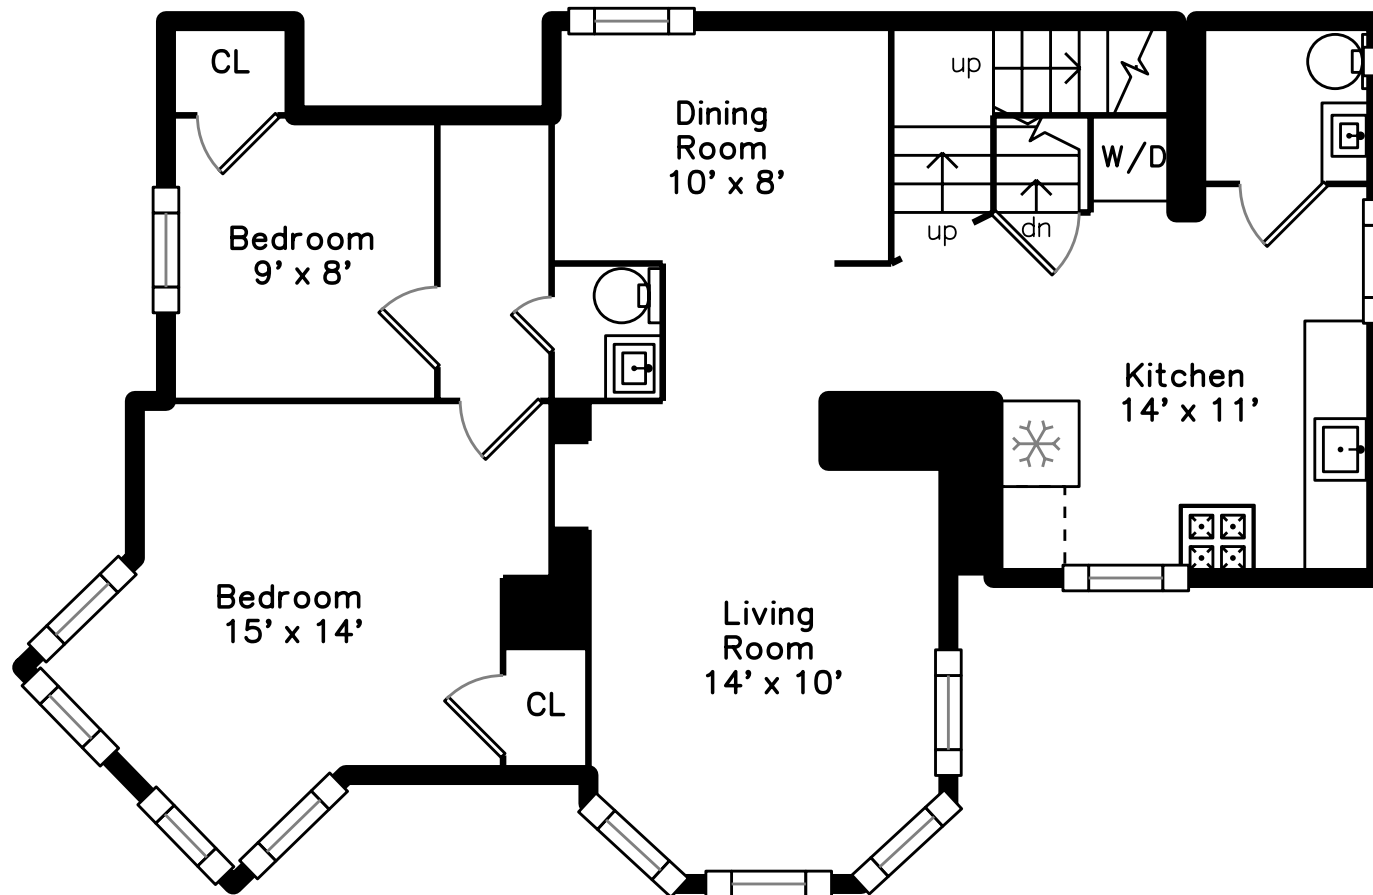

Top

Main

Upper

123 Elm Street
Somerville, MA 02144

PicturePlan by  vis-home

Measurements may not be 100% accurate.
Floor plans are provided for convenience only.
Room sizes are not used to calculate area.

Top

Upper

Main

Outside

Bedroom

Bedroom

Bedroom

Bathroom

Foyer

Kitchen

Bedroom

Laundry

Bathroom

Bathroom

Hall

Bedroom

Bedroom

Powder

Living Room

Dining Room

Kitchen

Kitchen

Powder