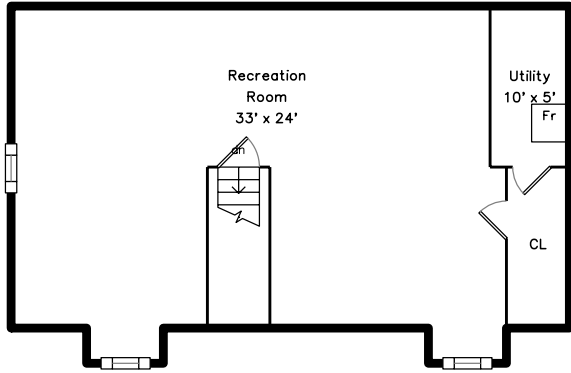

Top

Upper

Main

**1 Nashua Street
Woburn, MA 01801**

PicturePlan by  vis-home

Measurements may not be 100% accurate.

Floor plans are provided for convenience only.

Room sizes are not used to calculate area.