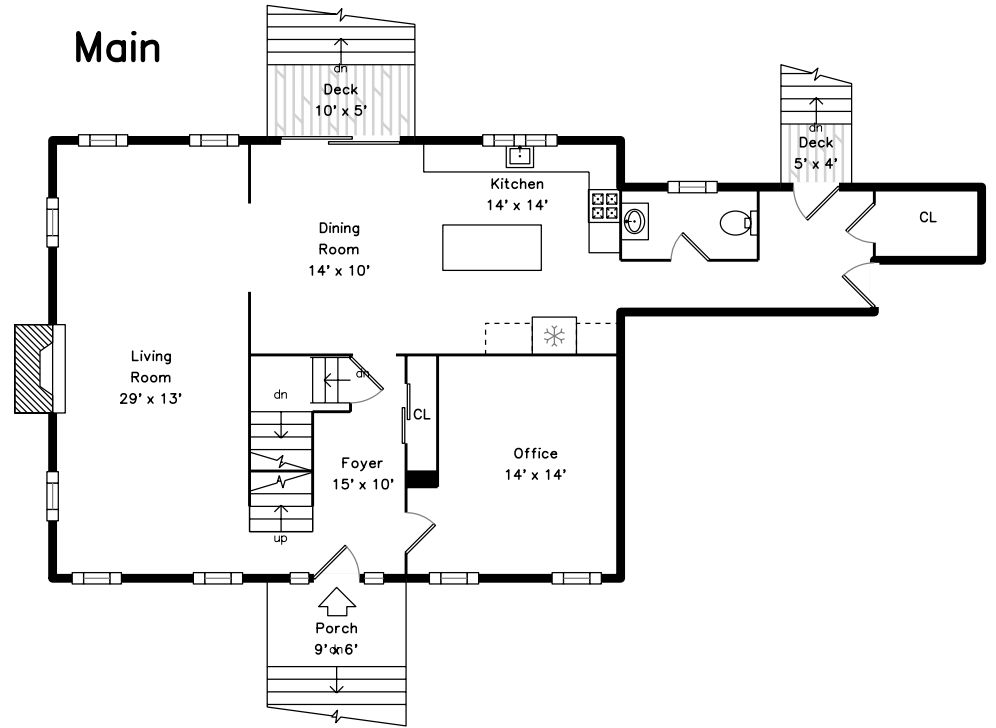

Top

Upper

Main

**1 Nashua Street
Woburn, MA 01801**

PicturePlan by  vis-home

Measurements may not be 100% accurate.

Floor plans are provided for convenience only.

Room sizes are not used to calculate area.

Top

Upper

Main

Outside

Outside

Outside

Outside

Outside

Back

Backyard

Backyard

Outdoor Pool

Outdoor Pool

Foyer

Living Room

Living Room

Living Room

Living Room

Dining Room

Dining Room

Kitchen

Kitchen

Kitchen

Office