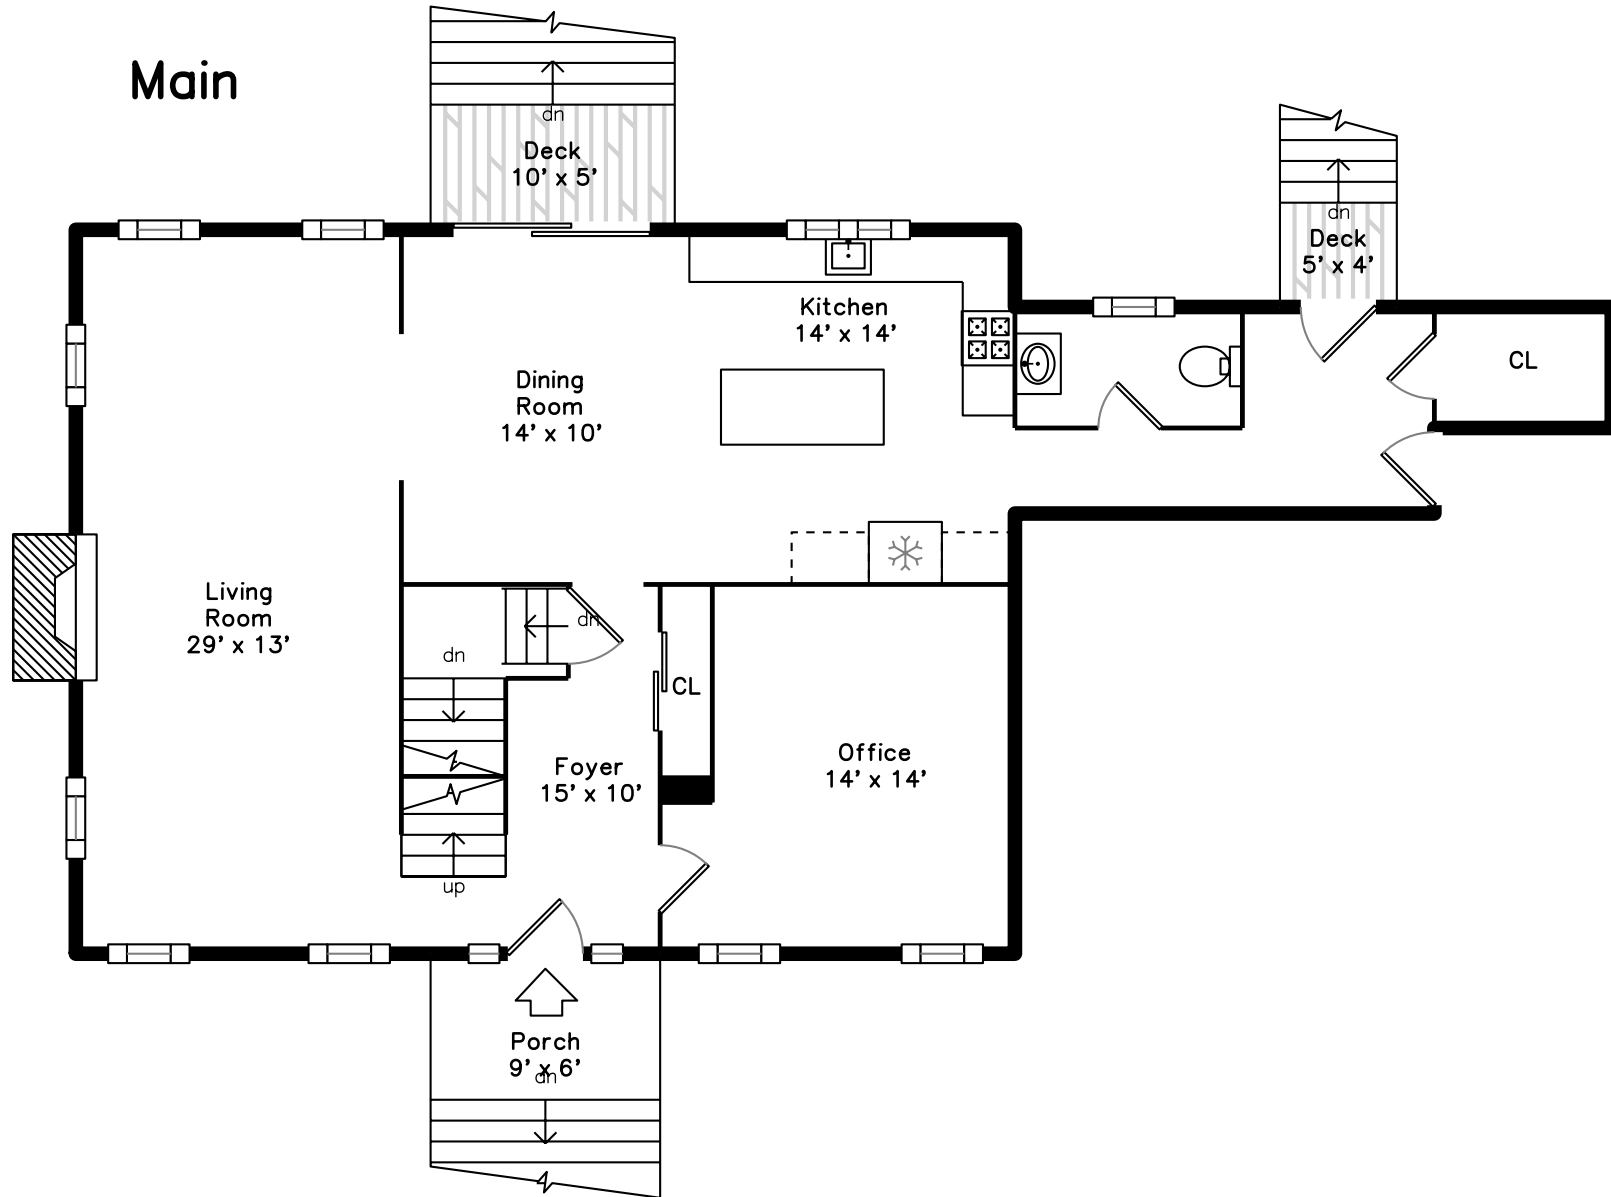

Top

Upper

Main

**1 Nashua Street
Woburn, MA 01801**

PicturePlan by  vis-home

Measurements may not be 100% accurate.

Floor plans are provided for convenience only.

Room sizes are not used to calculate area.

Top

Upper

Main

Outside

Outside

Outside

Outside

Outside

Back

Backyard

Backyard

Outdoor Pool

Outdoor Pool

Foyer

Living Room

Living Room

Living Room

Living Room

Dining Room

Dining Room

Kitchen

Kitchen

Kitchen

Office