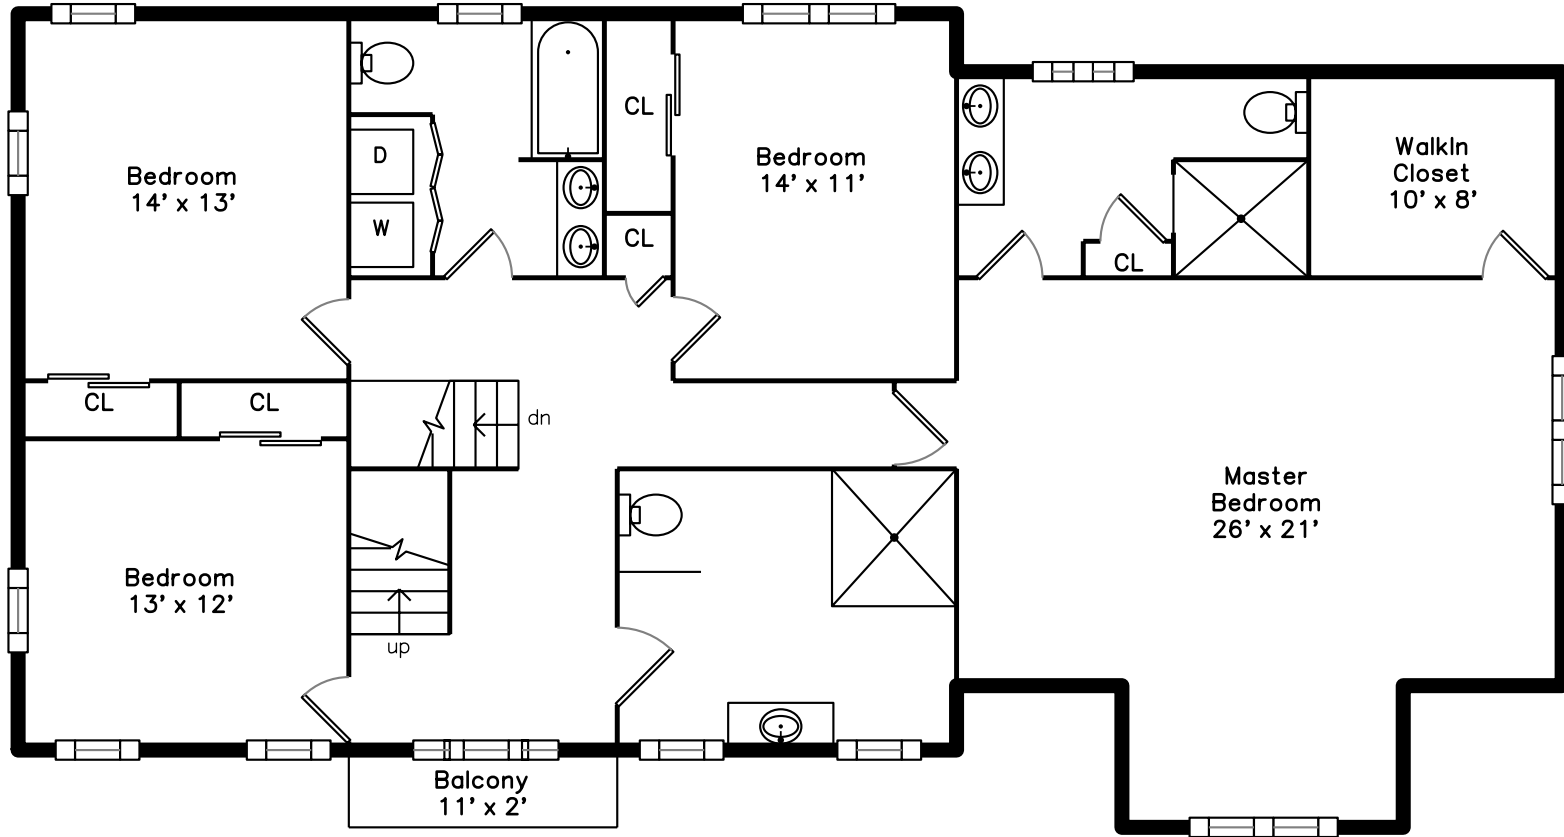

Top

Upper

Main

**1 Nashua Street
Woburn, MA 01801**

PicturePlan by  vis-home

Measurements may not be 100% accurate.

Floor plans are provided for convenience only.

Room sizes are not used to calculate area.

Top

Upper

Main

Outside

Outside

Outside

Outside

Outside

Living Room

Living Room

Dining Room

Dining Room

Kitchen

Kitchen

Kitchen

Office

Master Bedroom

Master Bathroom

Master Bathroom

Bedroom

Bedroom

Bedroom

Bedroom

Bedroom