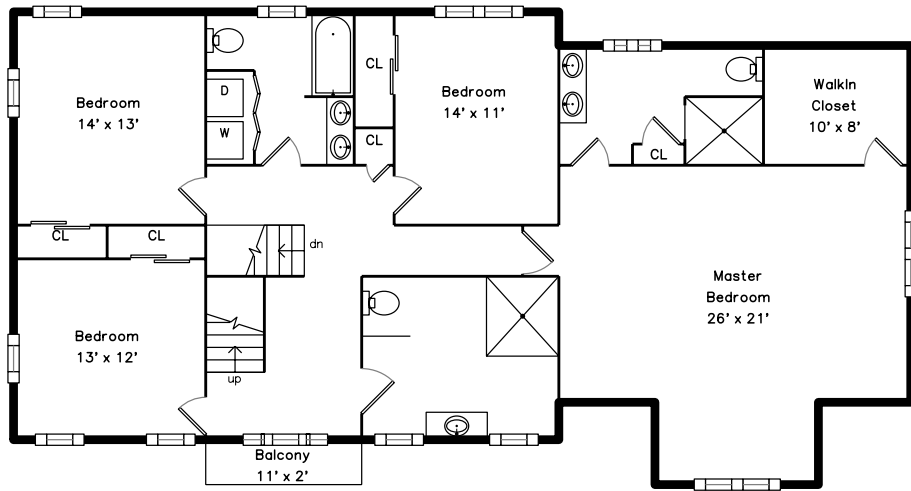

Top

Upper

Main

**1 Nashua Street
Woburn, MA 01801**

PicturePlan by  vis-home

Measurements may not be 100% accurate.

Floor plans are provided for convenience only.

Room sizes are not used to calculate area.

Top

Upper

Main

Outside

Outside

Outside

Outside

Outside

Living Room

Living Room

Dining Room

Dining Room

Kitchen

Kitchen

Kitchen

Office

Master Bedroom

Master Bathroom

Master Bathroom

Bedroom

Bedroom

Bedroom

Bedroom

Bedroom