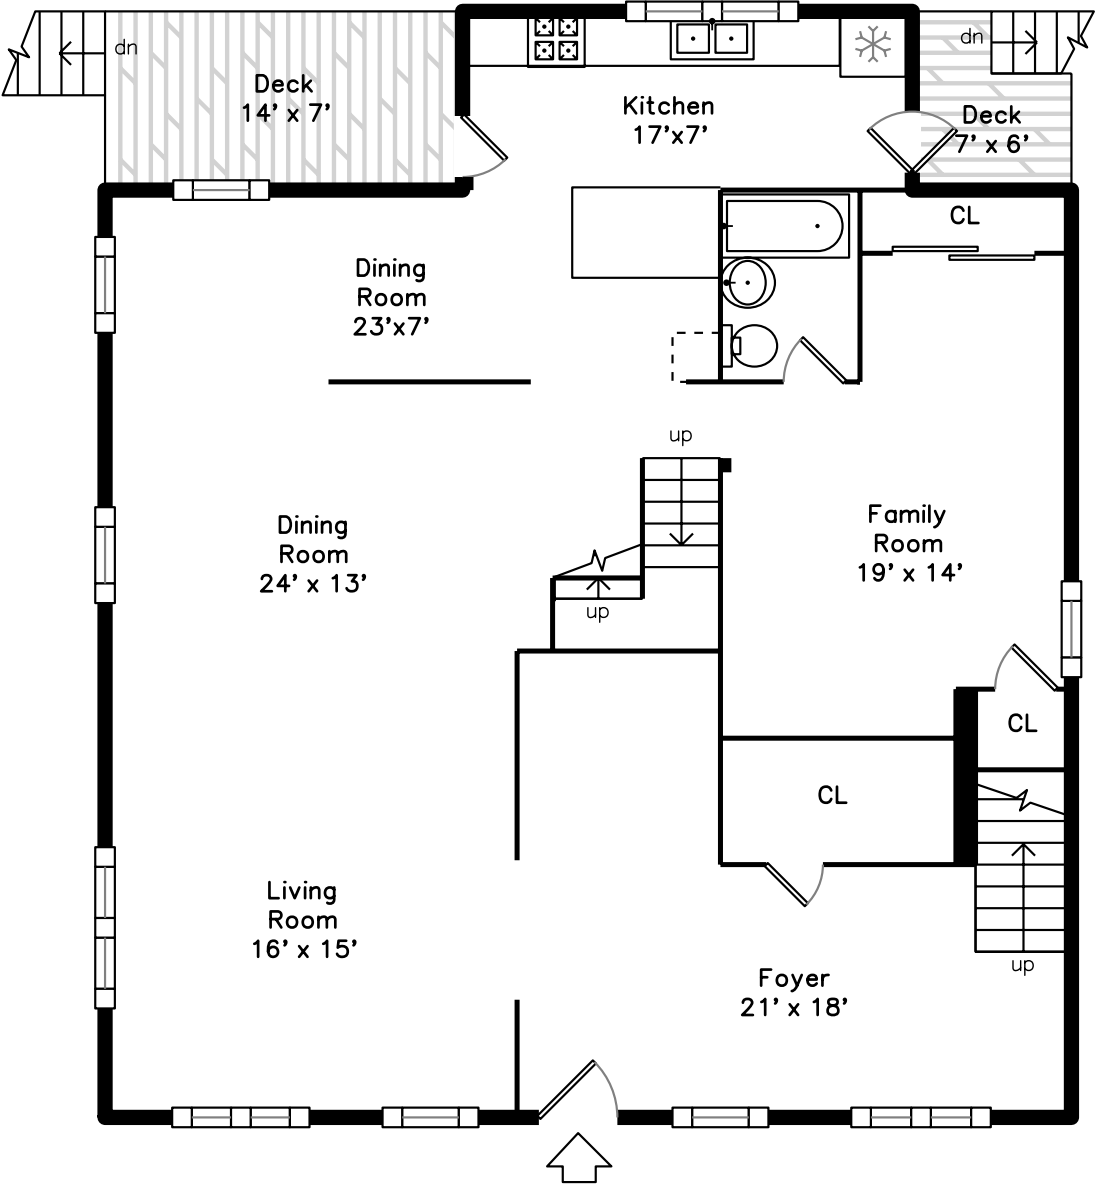

Upper

Main

263 North Shore Road
Revere, MA 02151

PicturePlan by  vis-home

Measurements may not be 100% accurate.
Floor plans are provided for convenience only.
Room sizes are not used to calculate area.

Upper

Main

Outside

Outside

Outside

Foyer

Foyer

Foyer

Living Room

Living Room

Living Room

Dining Room

Dining Room

Dining Room

Dining Room

Dining Room

Dining Room

Kitchen

Kitchen

Kitchen

Family Room

Family Room

Bathroom

Hall

Hall