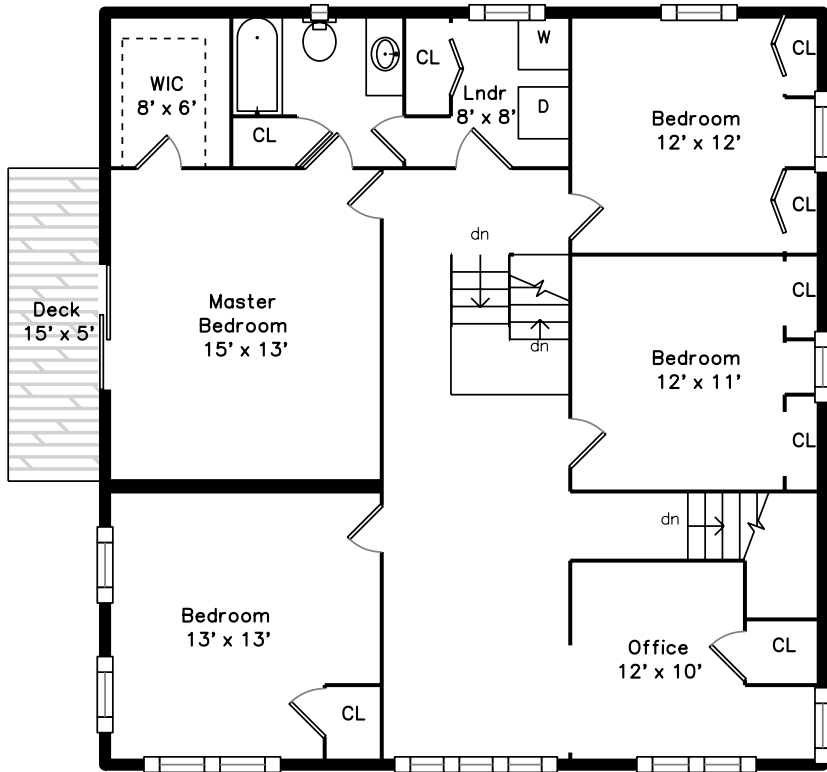

Upper

Main

263 North Shore Road
Revere, MA 02151

PicturePlan by  vis-home

Measurements may not be 100% accurate.
Floor plans are provided for convenience only.
Room sizes are not used to calculate area.

Upper

Main

Outside

Outside

Outside

Foyer

Foyer

Foyer

Living Room

Living Room

Living Room

Dining Room

Dining Room

Dining Room

Dining Room

Dining Room

Dining Room

Kitchen

Kitchen

Kitchen

Family Room

Family Room

Bathroom

Hall

Hall