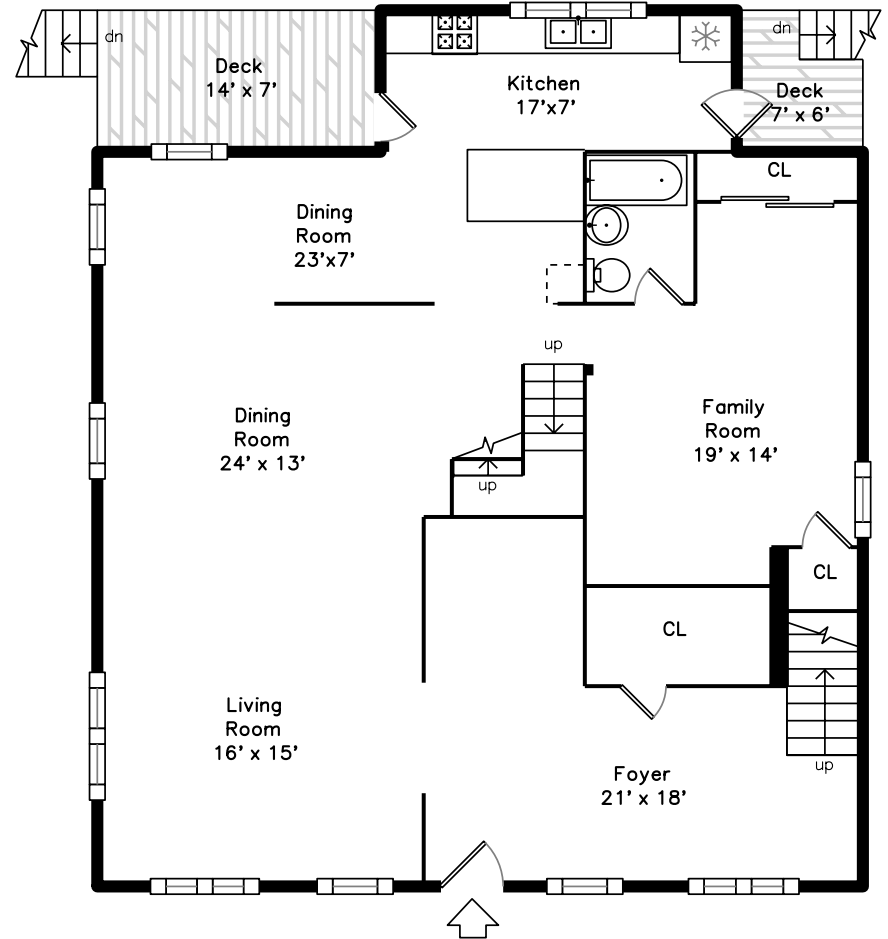

Upper

Main

263 North Shore Road
Revere, MA 02151

PicturePlan by  vis-home

Measurements may not be 100% accurate.
Floor plans are provided for convenience only.
Room sizes are not used to calculate area.

Upper

Main

Outside

Outside

Outside

Foyer

Foyer

Foyer

Living Room

Living Room

Living Room

Dining Room

Dining Room

Dining Room

Dining Room

Dining Room

Dining Room

Kitchen

Kitchen

Kitchen

Family Room

Family Room

Bathroom

Hall

Hall