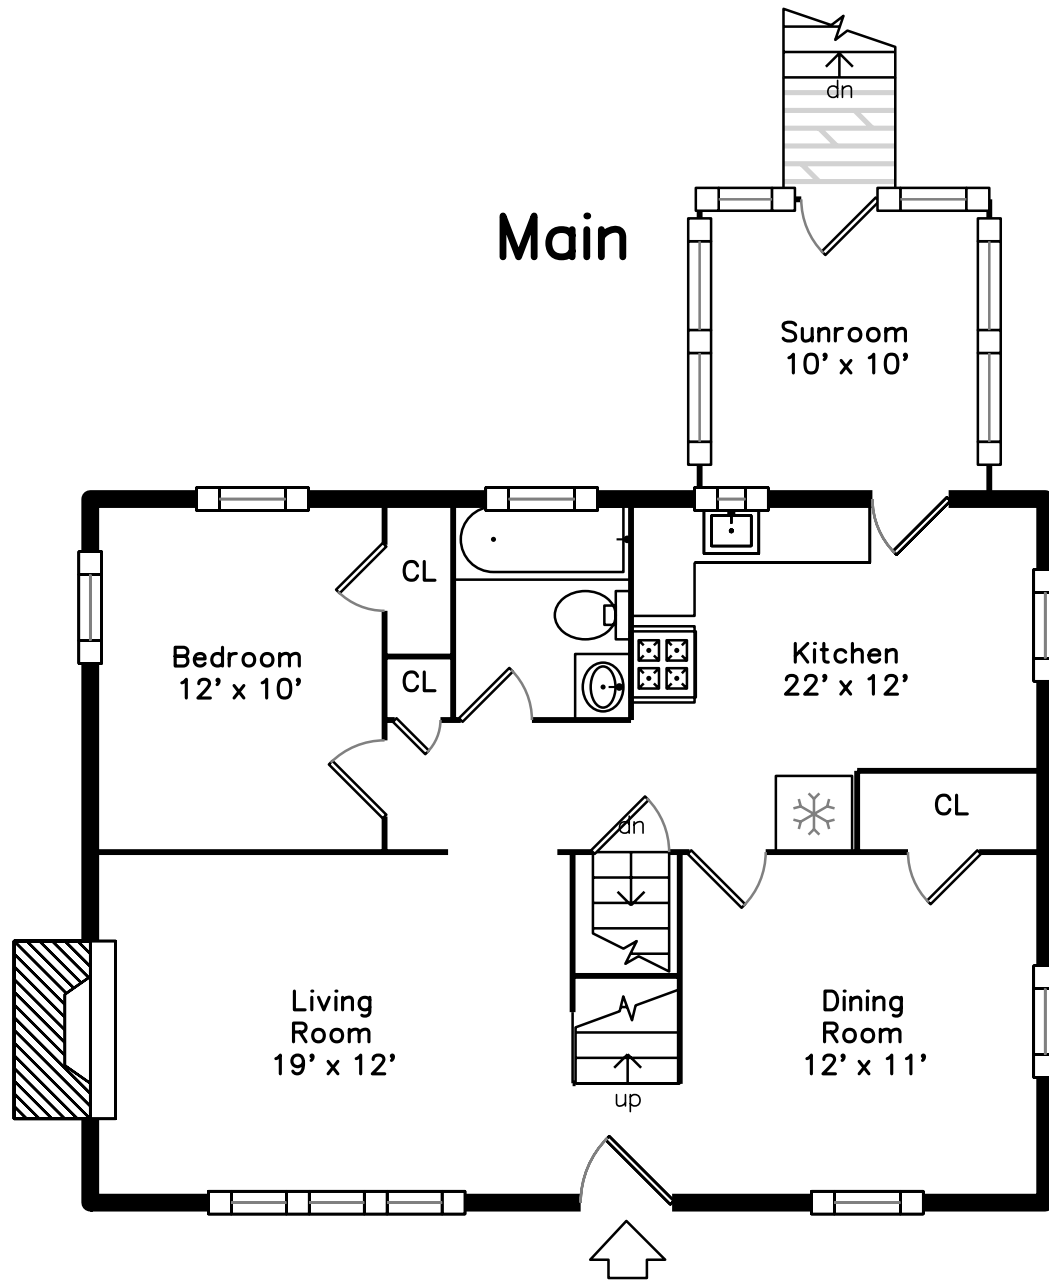

# Basement

# Main

19 Hovey Street  
Watertown, MA 02472

PicturePlan by  vis-home

Measurements may not be 100% accurate.  
Floor plans are provided for convenience only.  
Room sizes are not used to calculate area.

# Upper

# Basement

Outside

Outside

Outside

Outside

Living Room

Living Room

Dining Room