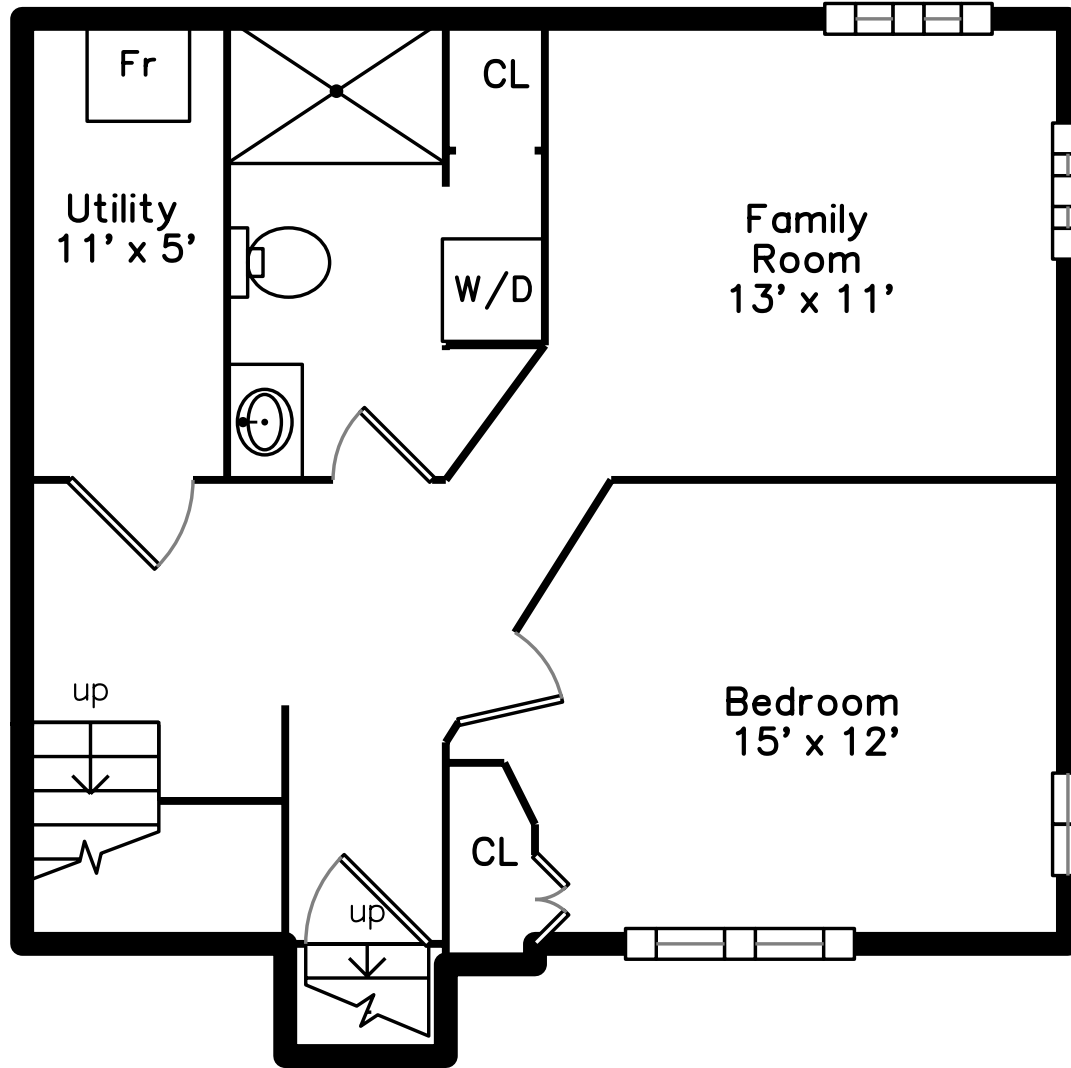

**28 A Beecher Place  
Newton, MA 02459**

PicturePlan by  vis-home

Measurements may not be 100% accurate.

Floor plans are provided for convenience only.

Room sizes are not used to calculate area.

# Lower

Outside

Backyard

Outside

Outside

Porch

Foyer

Living Room

Living Room

Living Room

Kitchen/ Dining

Kitchen/ Dining

Kitchen/ Dining

Bedroom

Bedroom

Bedroom

Bedroom

Bathroom

Deck

Deck

Hall

Family Room

Family Room

Bedroom