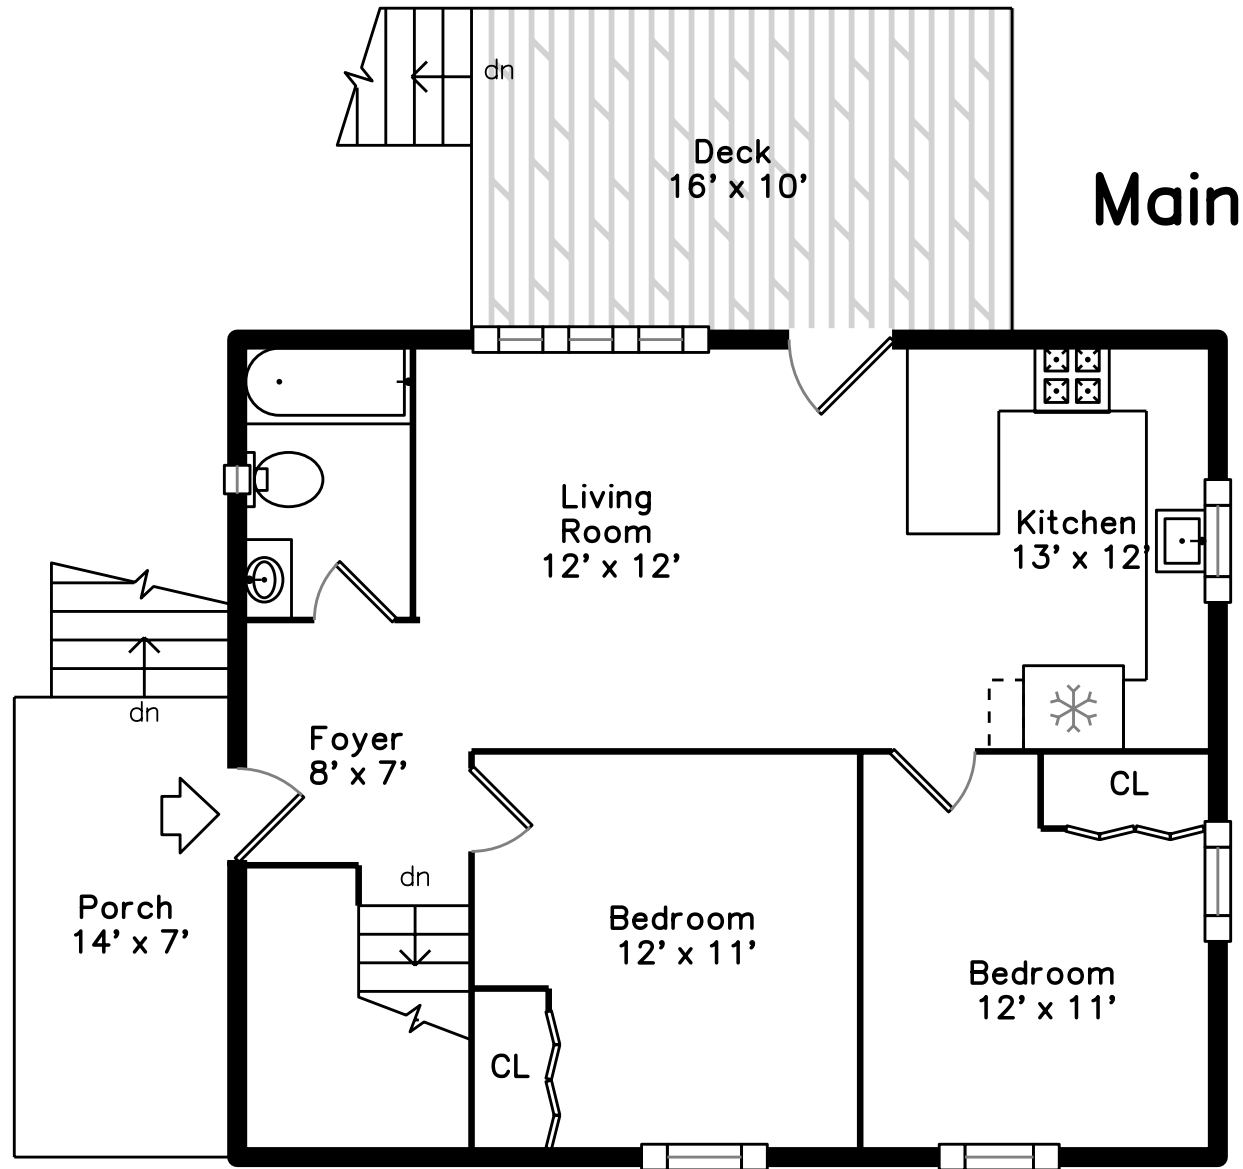

**28 A Beecher Place  
Newton, MA 02459**

PicturePlan by  vis-home

Measurements may not be 100% accurate.

Floor plans are provided for convenience only.

Room sizes are not used to calculate area.

# Lower

Outside

Backyard

Outside

Outside

Porch

Foyer

Living Room

Living Room

Living Room

Kitchen/ Dining

Kitchen/ Dining

Kitchen/ Dining

Bedroom

Bedroom

Bedroom

Bedroom

Bathroom

Deck

Deck

Hall

Family Room

Family Room

Bedroom