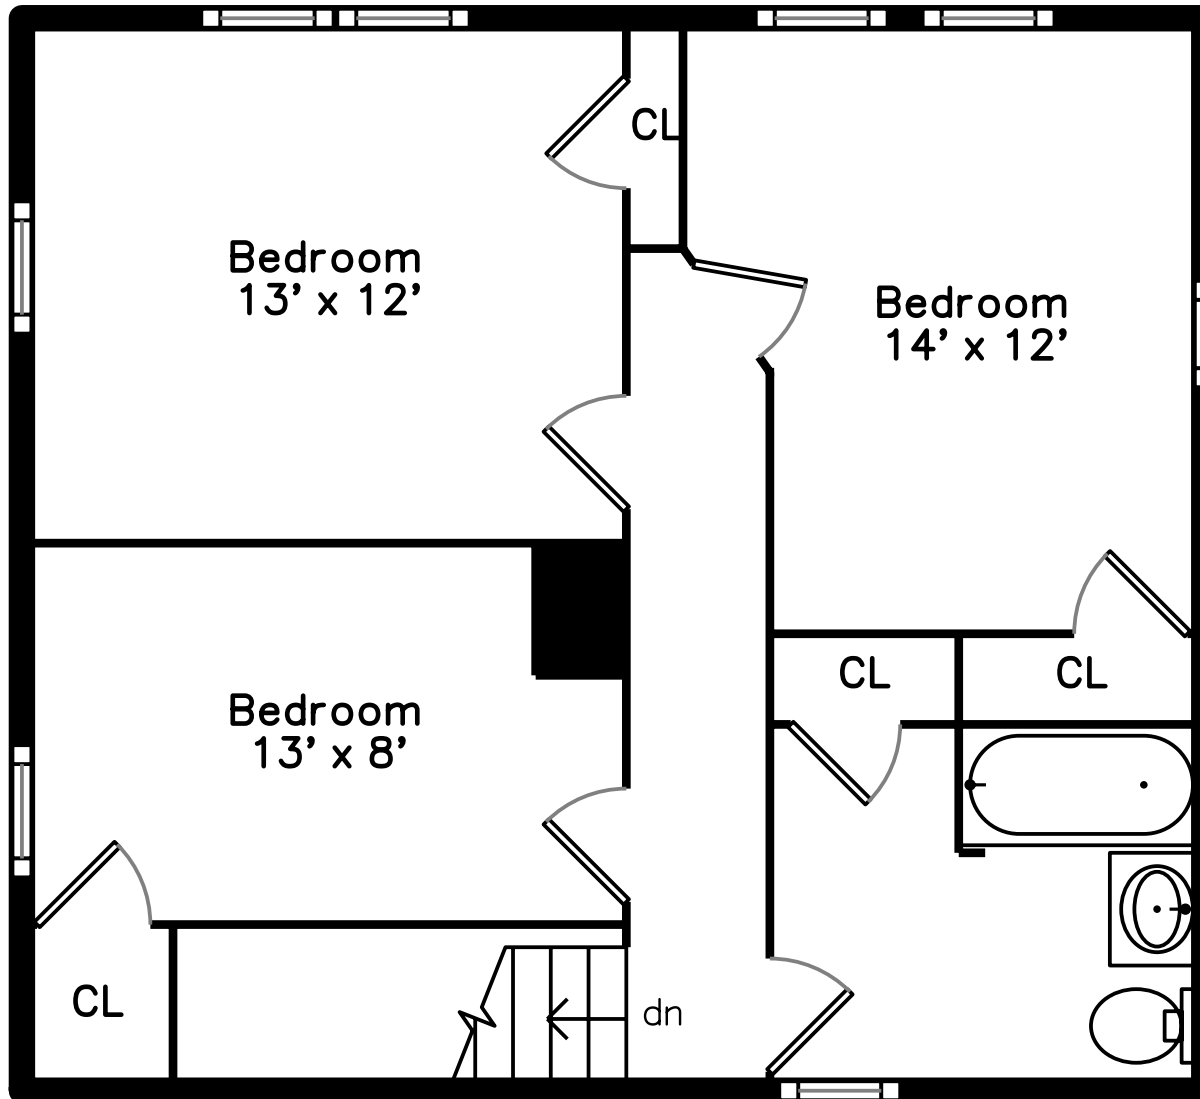

# Main

26 Mayall Road  
Waltham, MA 02453

PicturePlan by  vis-home

Measurements may not be 100% accurate.  
Floor plans are provided for convenience only.  
Room sizes are not used to calculate area.

# Upper

Outside

Outside

Living Room

Living Room

Living Room

Dining Room

Dining Room

Dining Room

Kitchen

Kitchen

Office

Office

Office

Bathroom

Bathroom

Bedroom

Bedroom

Bedroom

Bedroom

Bedroom

Bedroom

Bedroom

Bedroom