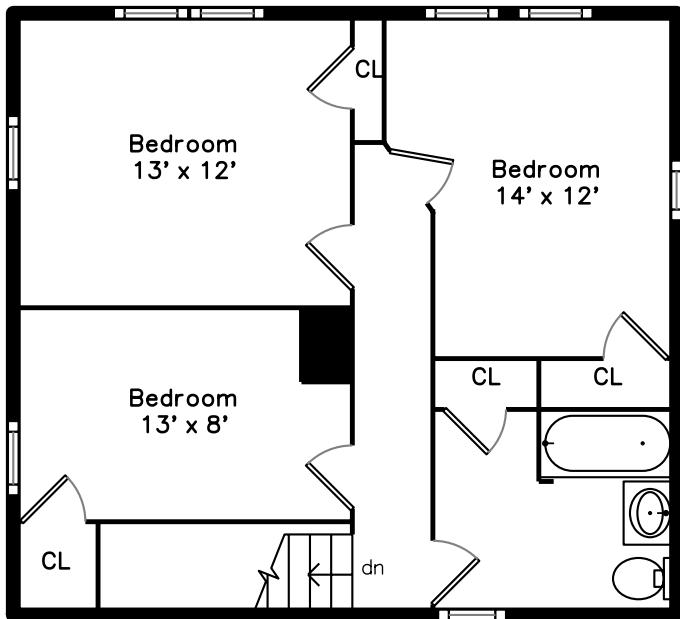

# Upper

# Main

26 Mayall Road  
Waltham, MA 02453

PicturePlan by  vis-home

Measurements may not be 100% accurate.  
Floor plans are provided for convenience only.  
Room sizes are not used to calculate area.

# Upper

Outside

Outside

Living Room

Living Room

Living Room

Dining Room

Dining Room

Bedroom

Bedroom

Bedroom

Bedroom

Bedroom

Bedroom

Bedroom

Bedroom