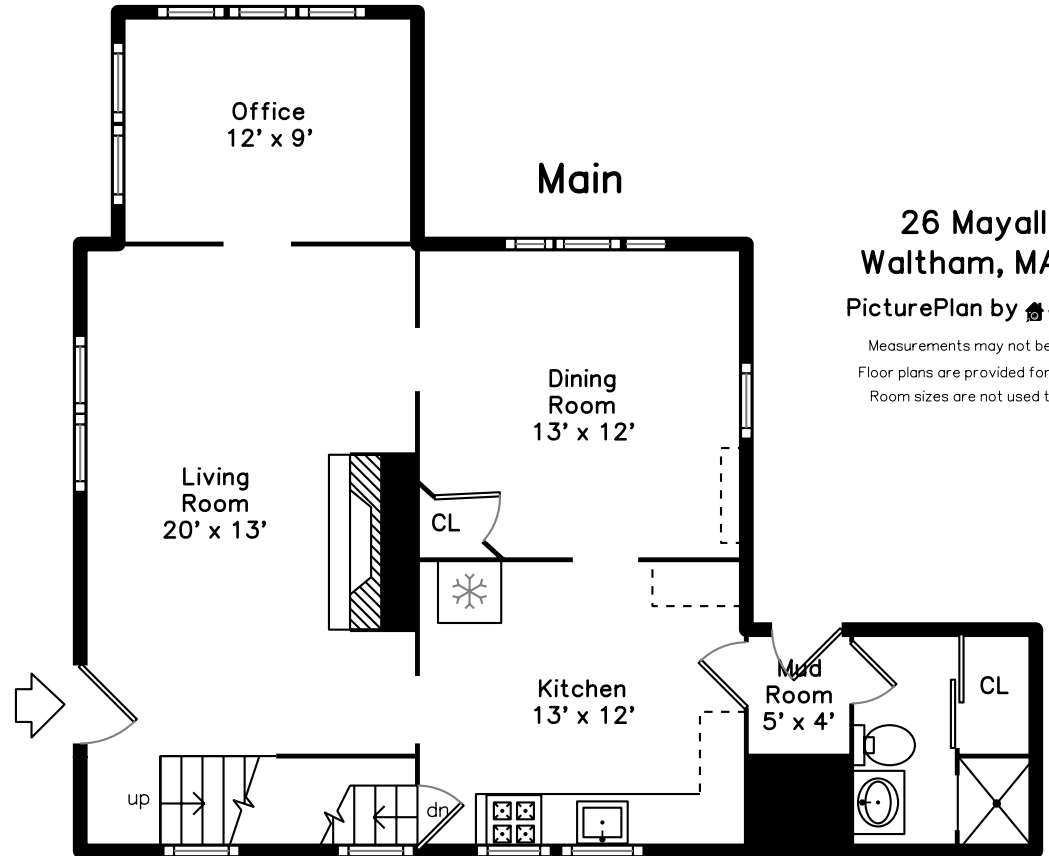

# Upper

# Main

26 Mayall Road  
Waltham, MA 02453

PicturePlan by  vis-home

Measurements may not be 100% accurate.  
Floor plans are provided for convenience only.  
Room sizes are not used to calculate area.

# Upper

Outside

Outside

Living Room

Living Room

Living Room

Dining Room

Dining Room

Dining Room

Kitchen

Kitchen

Office

Office

Office

Bathroom

Bathroom