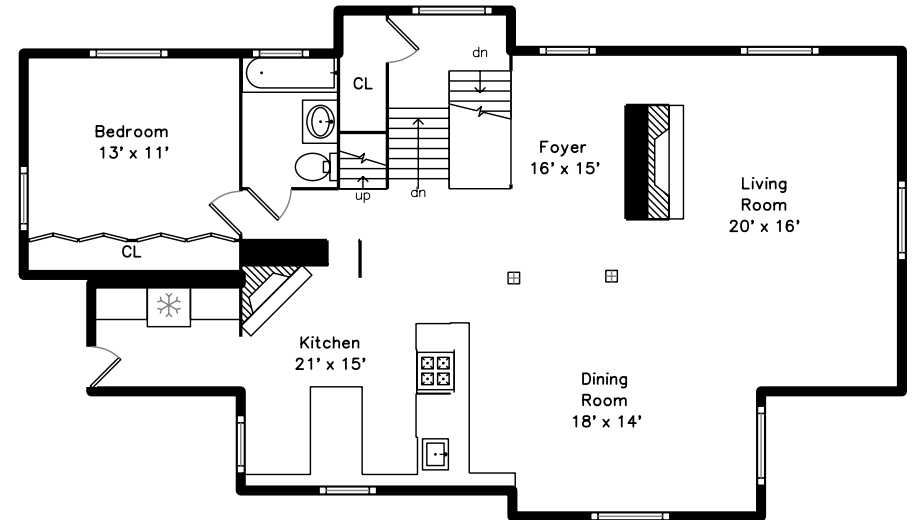

Upper

Main

5 Greenough Park #B
Boston, MA 02130

PicturePlan by  vis-home

Measurements may not be 100% accurate.
Floor plans are provided for convenience only.
Room sizes are not used to calculate area.

Upper

Outside

Outside

Outside

View

Foyer

Foyer

Living Room

Living Room

Living Room

Dining Room

Dining Room

Dining Room

Kitchen

Kitchen

Kitchen

Kitchen

Bedroom

Bathroom

Bathroom

Laundry

Laundry