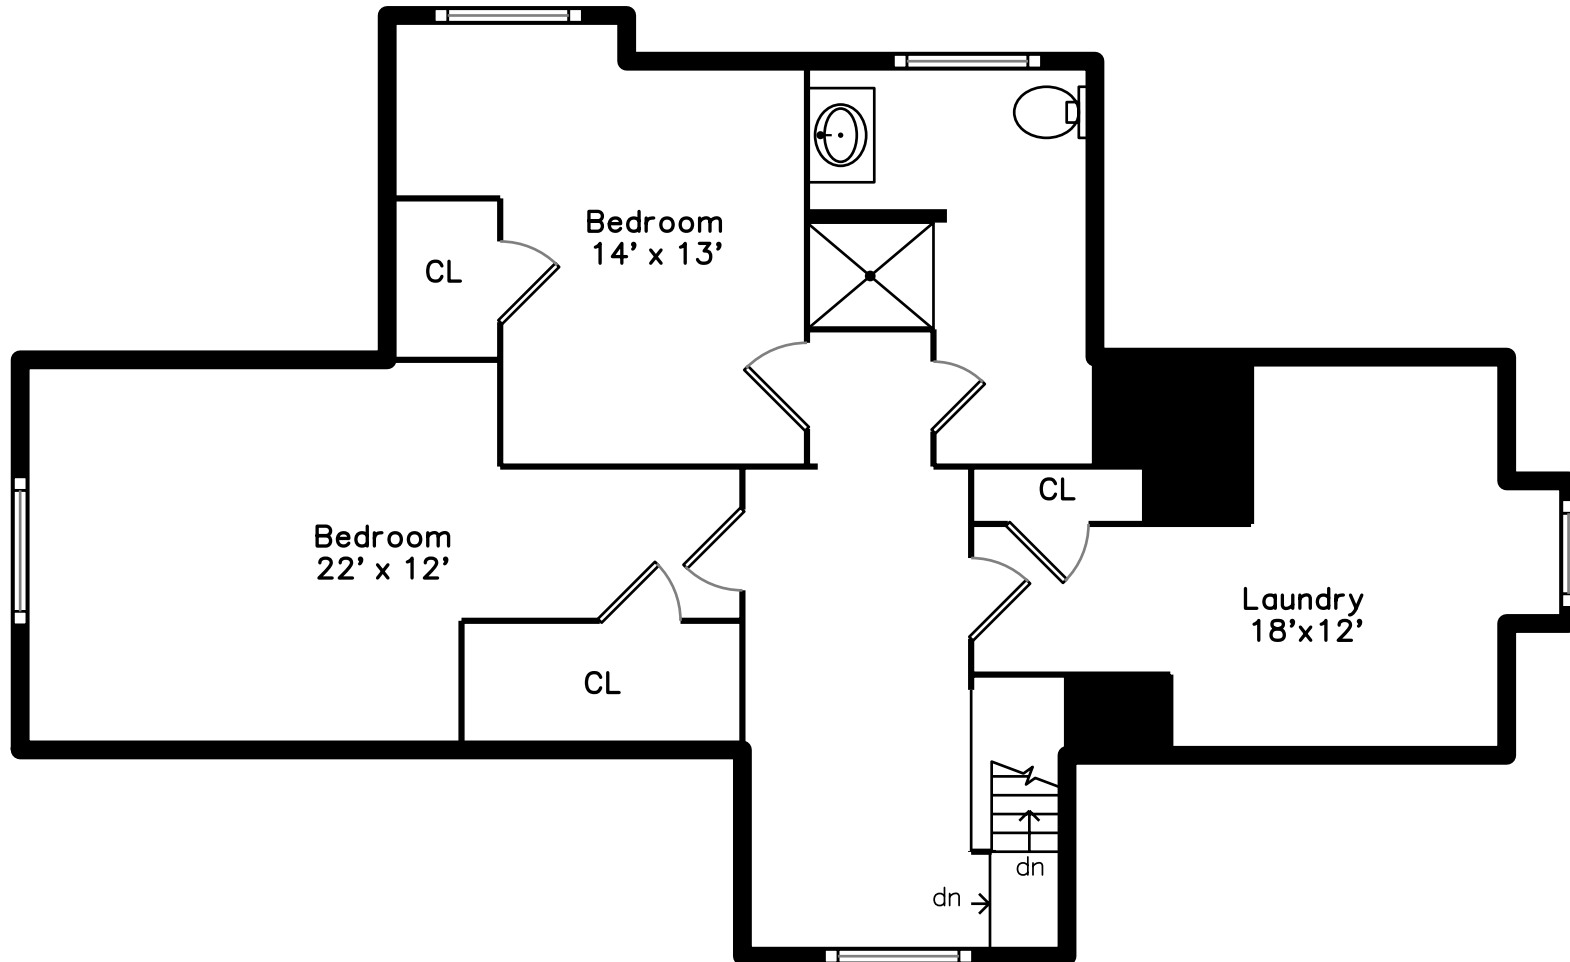

Upper

Main

5 Greenough Park #B
Boston, MA 02130

PicturePlan by  vis-home

Measurements may not be 100% accurate.
Floor plans are provided for convenience only.
Room sizes are not used to calculate area.

Upper

Outside

Outside

Outside

View

Foyer

Foyer

Living Room

Living Room

Living Room

Dining Room

Dining Room

Dining Room

Kitchen

Kitchen

Kitchen

Kitchen

Bedroom

Bathroom

Bathroom

Laundry

Laundry