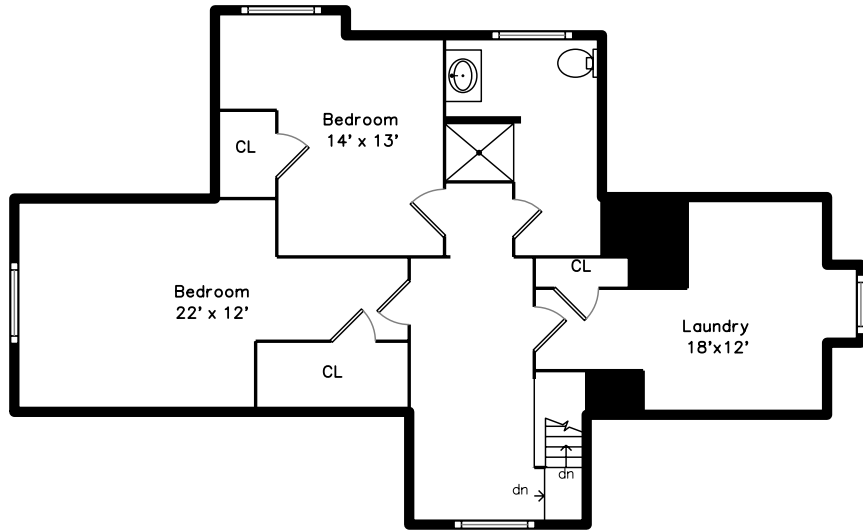

Upper

Main

5 Greenough Park #B
Boston, MA 02130

PicturePlan by  vis-home

Measurements may not be 100% accurate.
Floor plans are provided for convenience only.
Room sizes are not used to calculate area.

Upper

Outside

Outside

Outside

View

Foyer

Foyer

Living Room

Living Room

Living Room

Dining Room

Dining Room

Dining Room

Kitchen

Kitchen

Kitchen

Kitchen

Bedroom

Bathroom

Bathroom

Laundry

Laundry