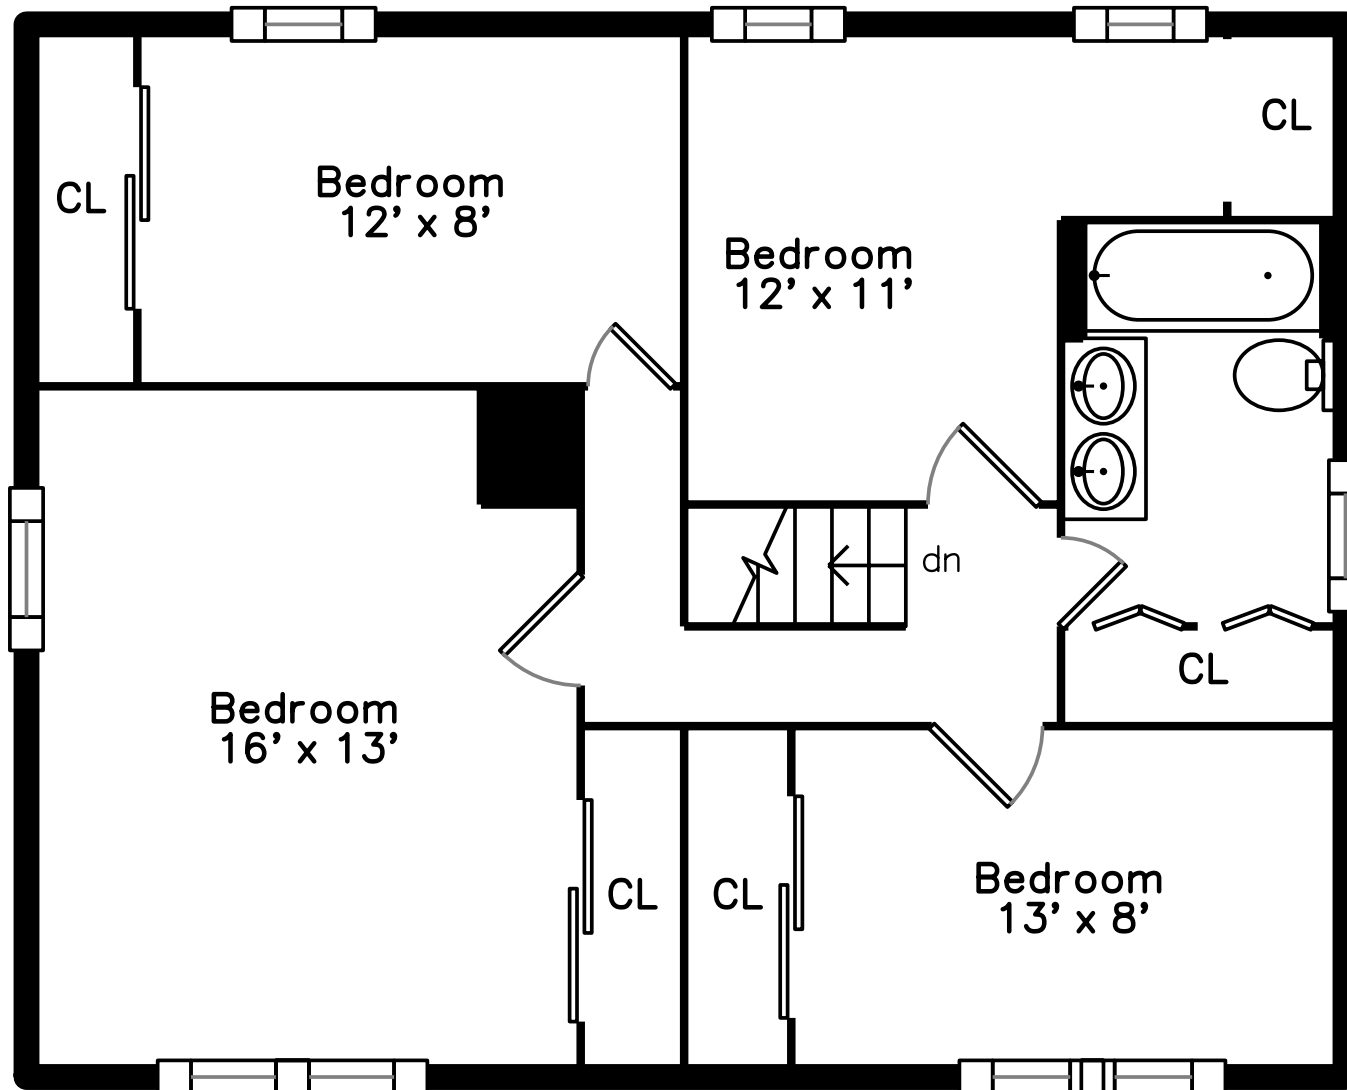

Upper

110 Squantum Street
Milton, MA 02186

PicturePlan by  vis-home

Measurements may not be 100% accurate.
Floor plans are provided for convenience only.
Room sizes are not used to calculate area.

Main

Upper

Foyer

Living Room

Living Room

Living Room

Dining Room

Dining Room

Dining Room

Dining Room

Kitchen

Kitchen

Kitchen

Kitchen

Den

Den

Den

Bathroom

Bathroom

Bedroom

Bedroom

Bedroom

Bedroom

Bedroom

Bedroom

Bedroom