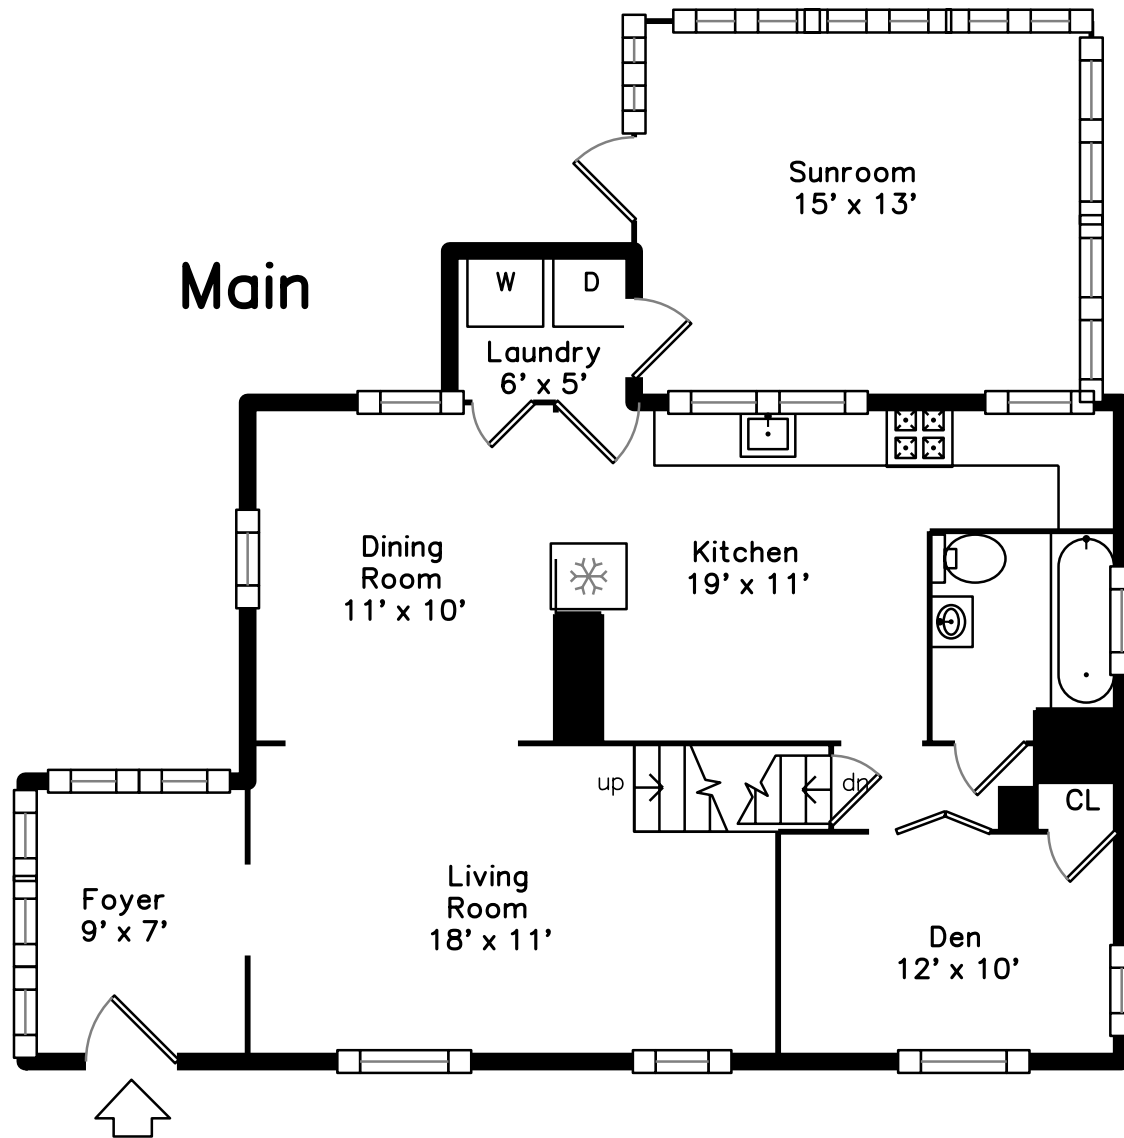

Upper

110 Squantum Street
Milton, MA 02186

PicturePlan by  vis-home

Measurements may not be 100% accurate.
Floor plans are provided for convenience only.
Room sizes are not used to calculate area.

Main

Upper

Foyer

Living Room

Living Room

Living Room

Dining Room

Dining Room

Dining Room

Dining Room

Kitchen

Kitchen

Kitchen

Kitchen

Den

Den

Den

Bathroom

Bedroom

Bedroom

Bedroom

Bedroom

Bedroom

Bathroom

Bathroom

Basement