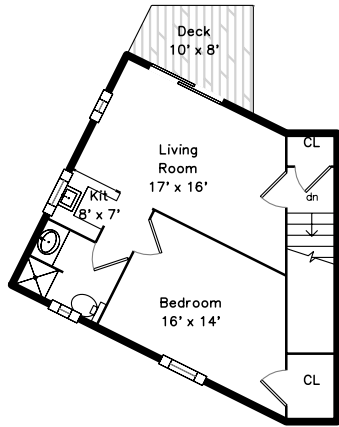

Upper 2

Upper

608 Old Post Road
Barnstable, MA 02635

PicturePlan by vis-home

Measurements may not be 100% accurate.
Floor plans are provided for convenience only.
Room sizes are not used to calculate area.

Main

Basement

Upper 2

Upper

Main

Basement

Outside

Outside

Outside

Outside

Outside

Outside

Outside

Living Room

Living Room

Living Room

Deck

Deck

Deck

Bedroom

Bedroom

Master Bedroom

Master Bedroom

Master Bedroom