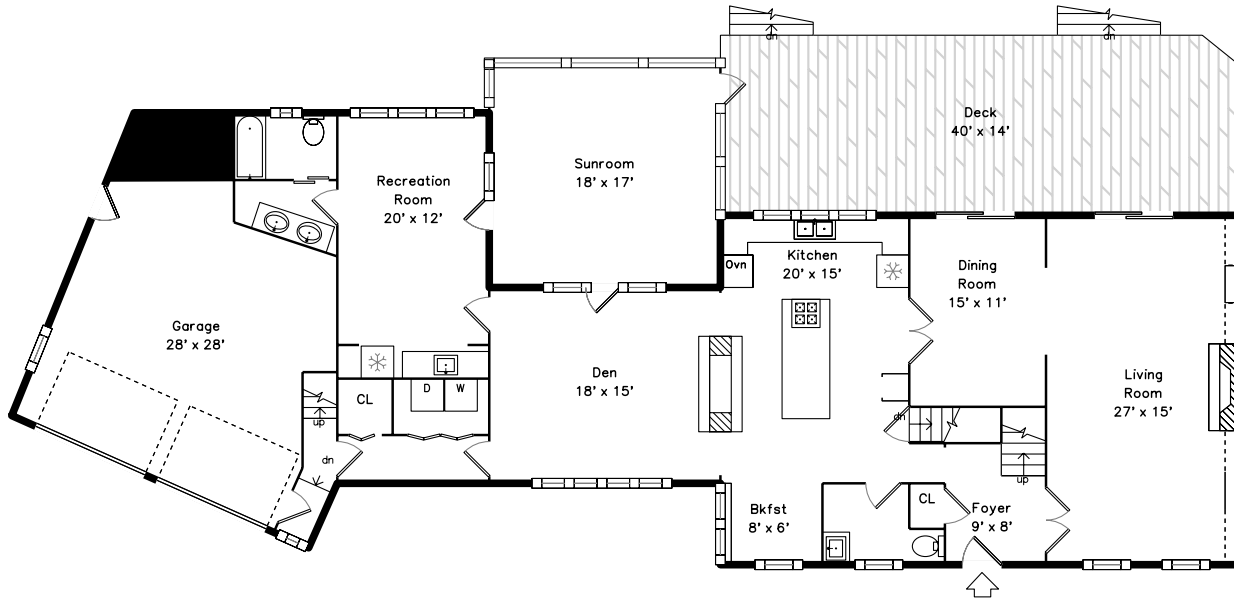

Upper 2

Upper

608 Old Post Road
Barnstable, MA 02635

PicturePlan by vis-home

Measurements may not be 100% accurate.
Floor plans are provided for convenience only.
Room sizes are not used to calculate area.

Main

Basement

Upper 2

Upper

Main

Basement

Outside

Outside

Outside

Outside

Outside

Outside

Outside

Living Room

Living Room

Living Room

Living Room

Living Room

Dining Room

Kitchen

Kitchen

Breakfast

Den

Den