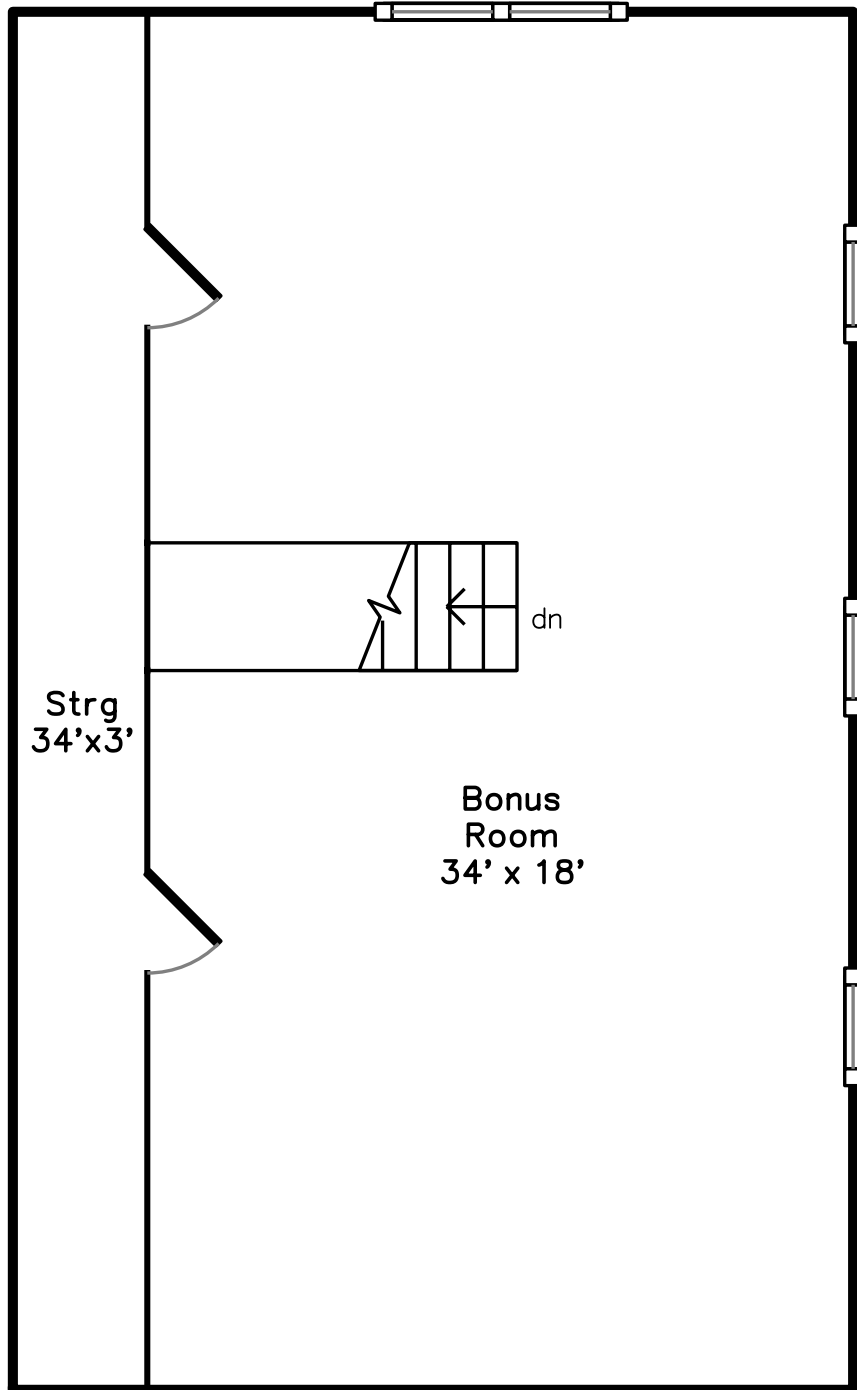

Top

Main

Upper

Lower

6 Castle Place Needham, MA 02494

PicturePlan(tm) by Vis-Home(C) 2016
Measurements may not be 100% accurate.
Floor plans are provided for convenience only.
Room sizes are not used to calculate area.

Top

Upper

Main

Lower

Outside

Outside

Outside

Outside

Back

Back

Back

Foyer

Living Room

Living Room

Dining Room

Dining Room