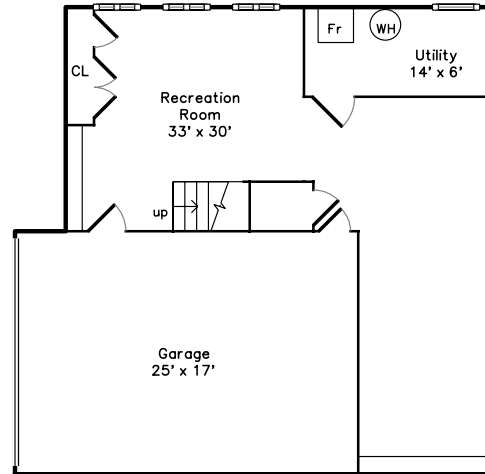

Top

Main

Upper

Lower

6 Castle Place Needham, MA 02494

PicturePlan(tm) by Vis-Home(C) 2016
Measurements may not be 100% accurate.
Floor plans are provided for convenience only.
Room sizes are not used to calculate area.

Top

Upper

Main

Lower

Outside

Outside

Outside

Outside

Back

Back

Back

Foyer

Living Room

Living Room

Dining Room

Dining Room

Deck

Master Bedroom

Master Bathroom

Bedroom

Bedroom

Bedroom

Bathroom

Bonus Room