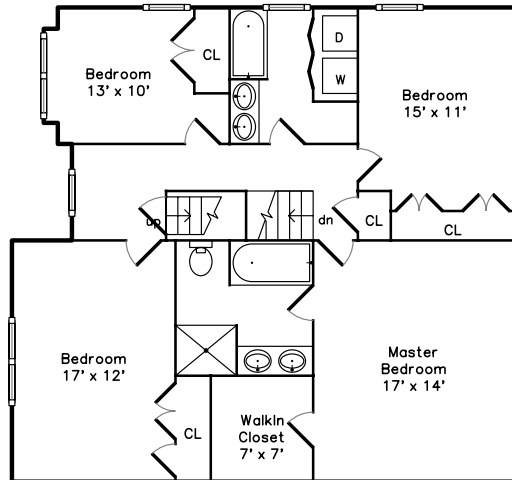

Top

Main

Upper

Lower

6 Castle Place Needham, MA 02494

PicturePlan(tm) by Vis-Home(C) 2016
Measurements may not be 100% accurate.
Floor plans are provided for convenience only.
Room sizes are not used to calculate area.

Top

Upper

Main

Lower

Outside

Outside

Outside

Outside

Back

Back

Back

Foyer

Living Room

Living Room

Dining Room

Dining Room

Deck

Master Bedroom

Master Bathroom

Bedroom

Bedroom

Bedroom

Bathroom

Bonus Room