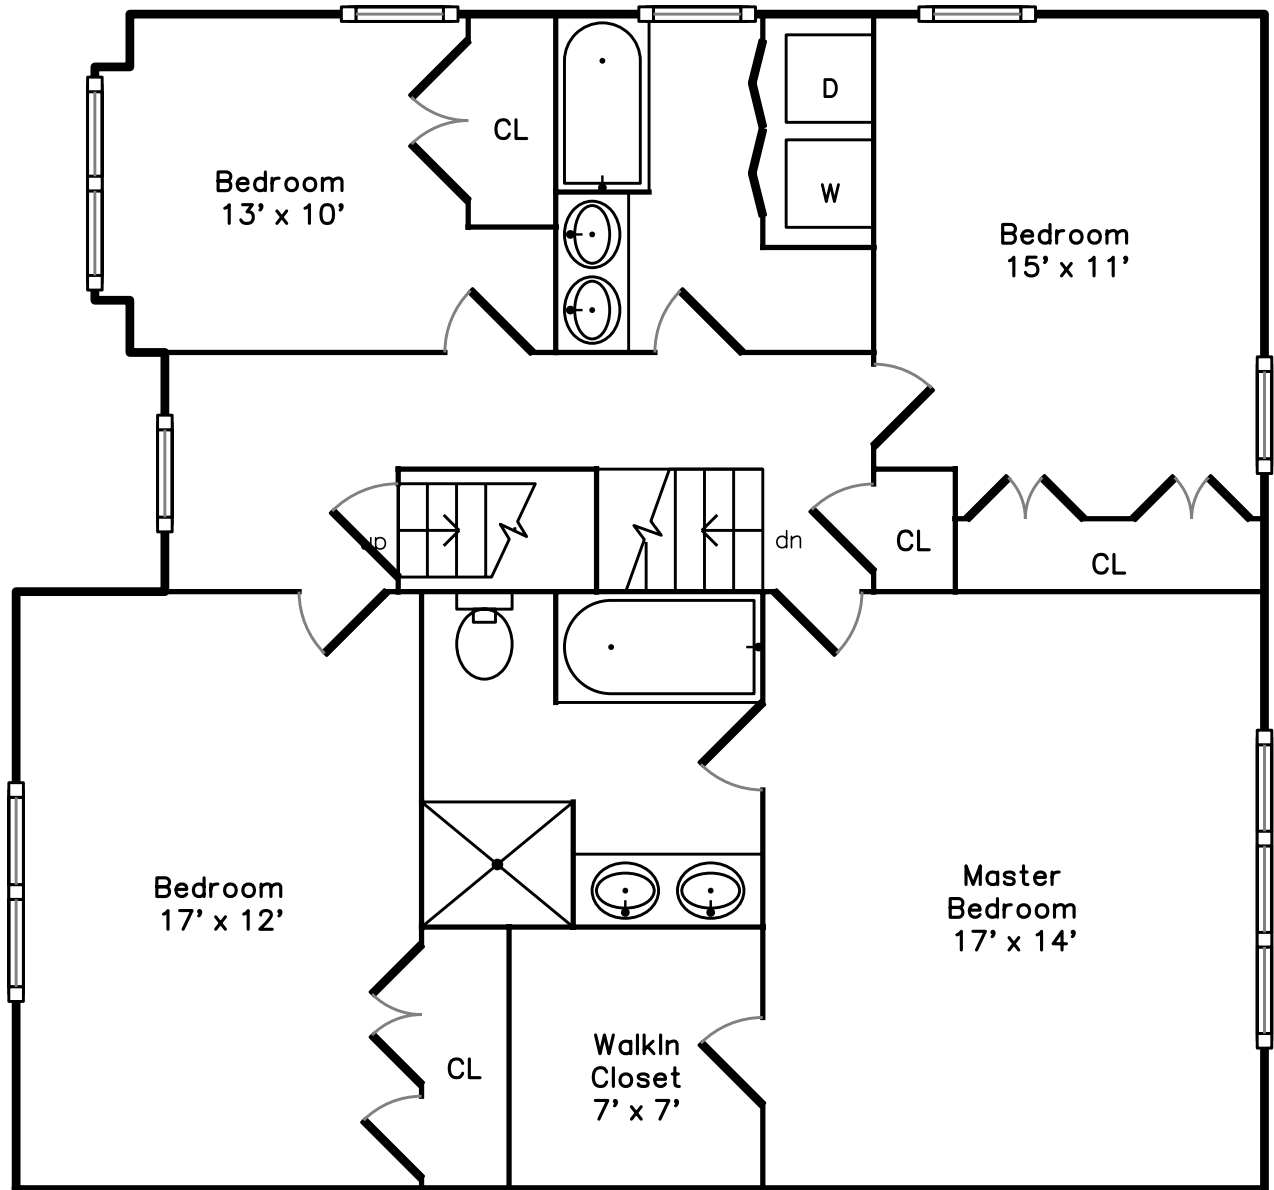

Top

Main

Upper

Lower

6 Castle Place Needham, MA 02494

PicturePlan(tm) by Vis-Home(C) 2016
Measurements may not be 100% accurate.
Floor plans are provided for convenience only.
Room sizes are not used to calculate area.

Top

Upper

Main

Lower

Outside

Outside

Outside

Outside

Back

Back

Back

Foyer

Living Room

Living Room

Dining Room

Dining Room

Deck

Master Bedroom

Master Bathroom

Bedroom

Bedroom

Bedroom

Bathroom

Bonus Room