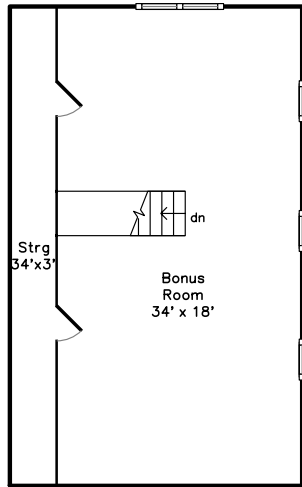

Top

Main

Upper

Lower

6 Castle Place Needham, MA 02494

PicturePlan(tm) by Vis-Home(C) 2016
Measurements may not be 100% accurate.
Floor plans are provided for convenience only.
Room sizes are not used to calculate area.

Top

Upper

Main

Lower

Outside

Outside

Outside

Outside

Back

Back

Back

Foyer

Living Room

Living Room

Dining Room

Dining Room