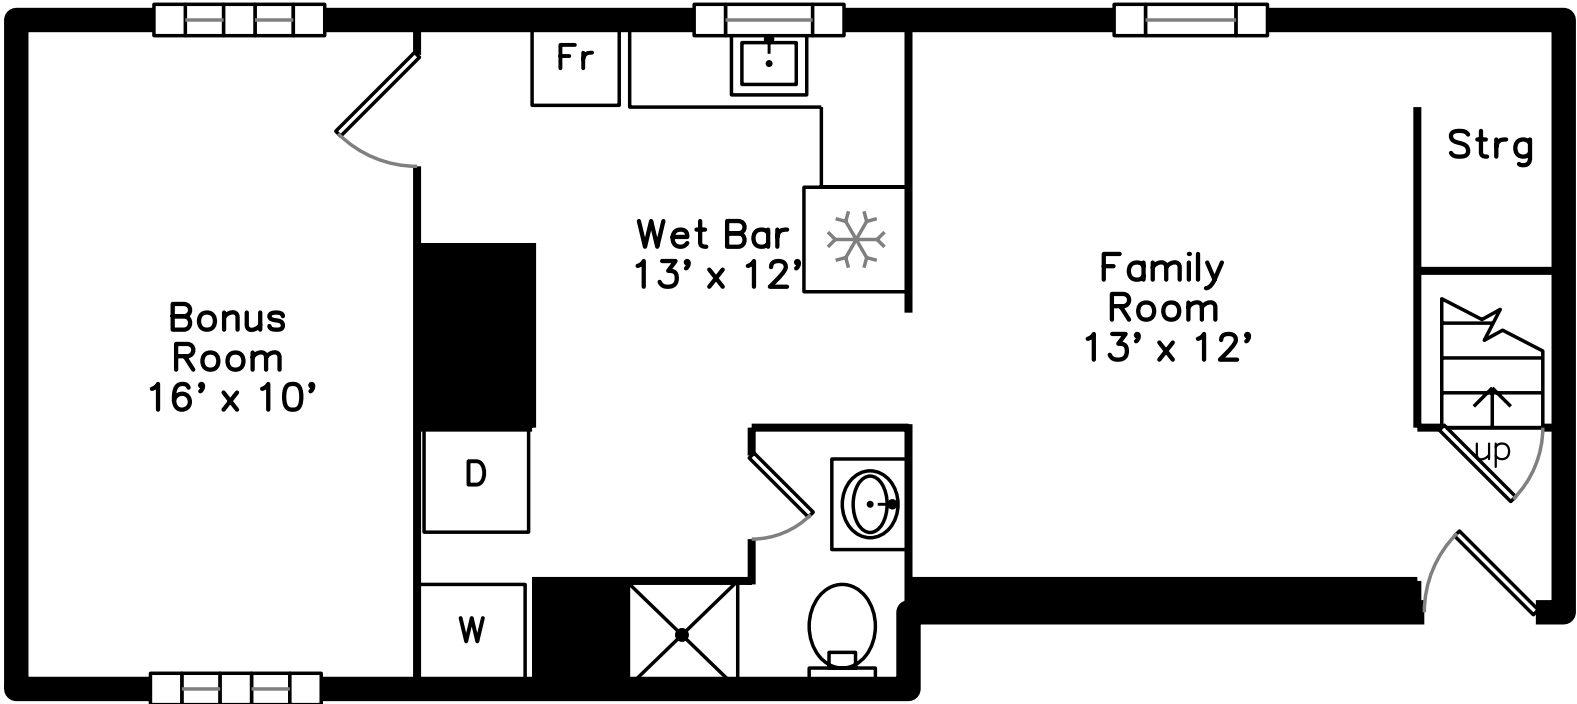

Upper

Main

Lower

28 Berkeley Street
Somerville, MA 02143

PicturePlan by  vis-home

Measurements may not be 100% accurate.

Floor plans are provided for convenience only.

Room sizes are not used to calculate area.

Upper

Main

Lower

Outside

Outside

Outside

Outside

Outside

Living Room

Living Room

Dining Room

Kitchen

Kitchen

Kitchen

Bathroom

Deck

Bedroom

Bedroom

WIC

Powder Room

Family Room

Family Room

Kitchen

Bonus Room