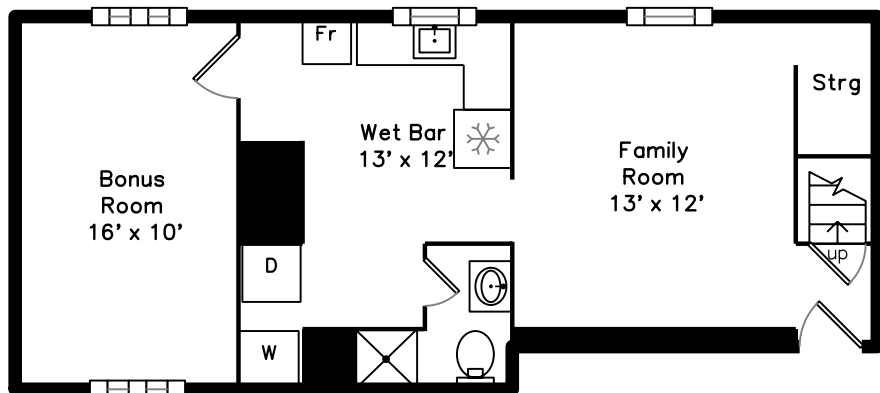

Upper

Main

Lower

28 Berkeley Street
Somerville, MA 02143

PicturePlan by  vis-home

Measurements may not be 100% accurate.

Floor plans are provided for convenience only.

Room sizes are not used to calculate area.

Upper

Main

Lower

Outside

Outside

Outside

Outside

Outside

Living Room

Living Room

Dining Room

Kitchen

Kitchen

Kitchen

Bathroom

Deck

Bedroom

Bedroom

WIC

Powder Room

Family Room

Family Room

Kitchen

Bonus Room