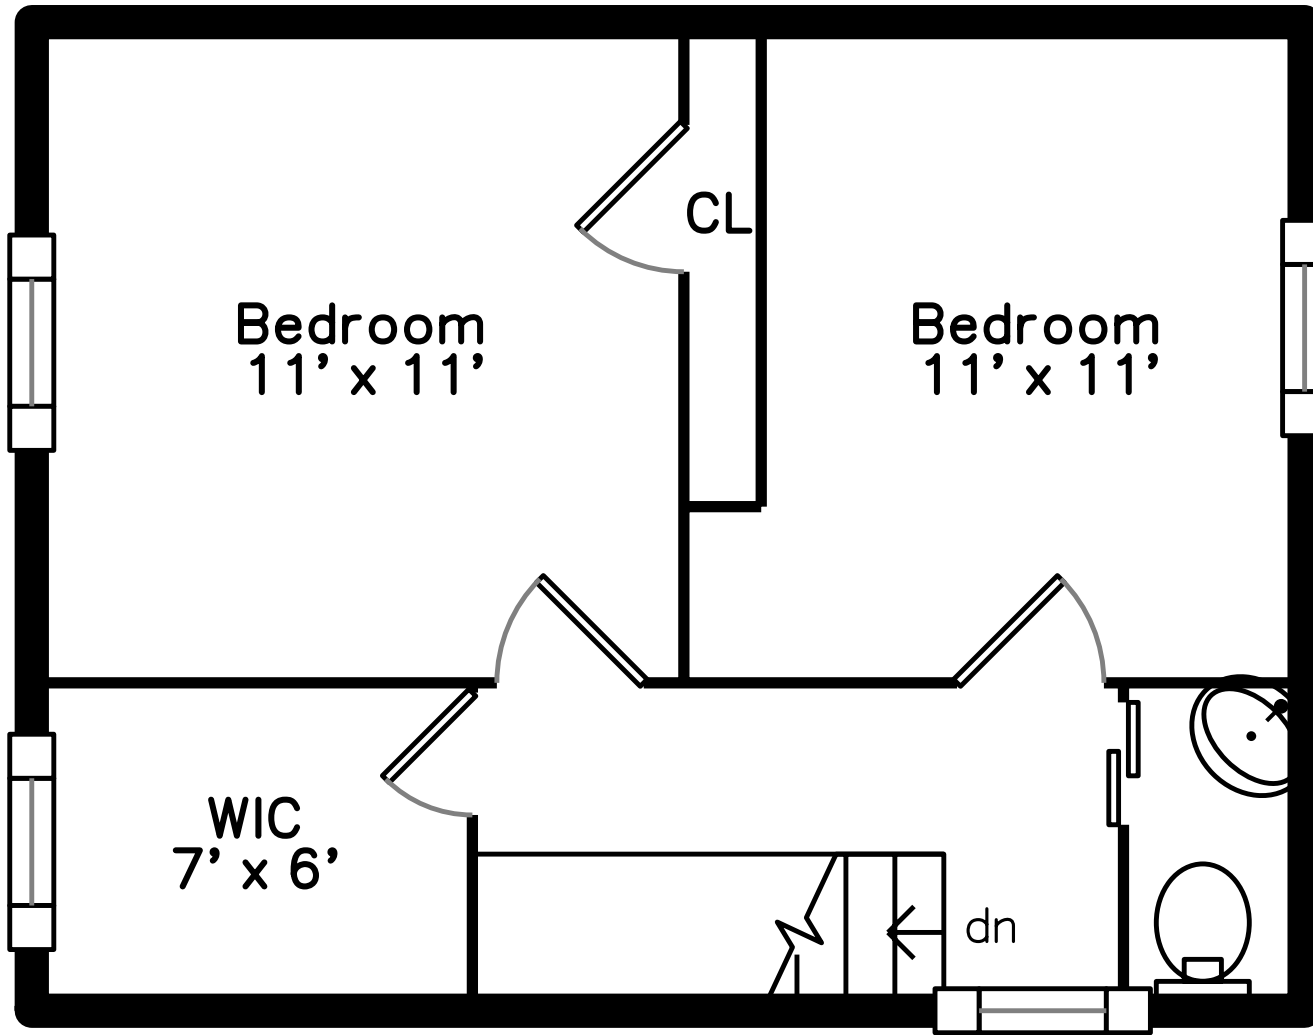

Upper

Main

Lower

28 Berkeley Street
Somerville, MA 02143

PicturePlan by  vis-home

Measurements may not be 100% accurate.

Floor plans are provided for convenience only.

Room sizes are not used to calculate area.

Upper

Main

Lower

Outside

Outside

Outside

Outside

Outside

Living Room

Living Room

Dining Room

Kitchen

Kitchen

Kitchen

Bathroom

Deck

Bedroom

Bedroom

WIC

Powder Room

Family Room

Family Room

Kitchen

Bonus Room