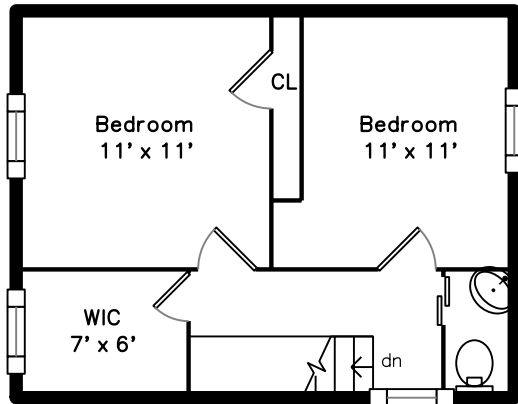

Upper

Main

Lower

28 Berkeley Street
Somerville, MA 02143

PicturePlan by  vis-home

Measurements may not be 100% accurate.

Floor plans are provided for convenience only.

Room sizes are not used to calculate area.

Upper

Main

Lower

Outside

Outside

Outside

Outside

Outside

Living Room

Living Room

Dining Room

Kitchen

Kitchen

Kitchen

Bathroom

Deck

Bedroom

Bedroom

WIC

Powder Room

Family Room

Family Room

Kitchen

Bonus Room