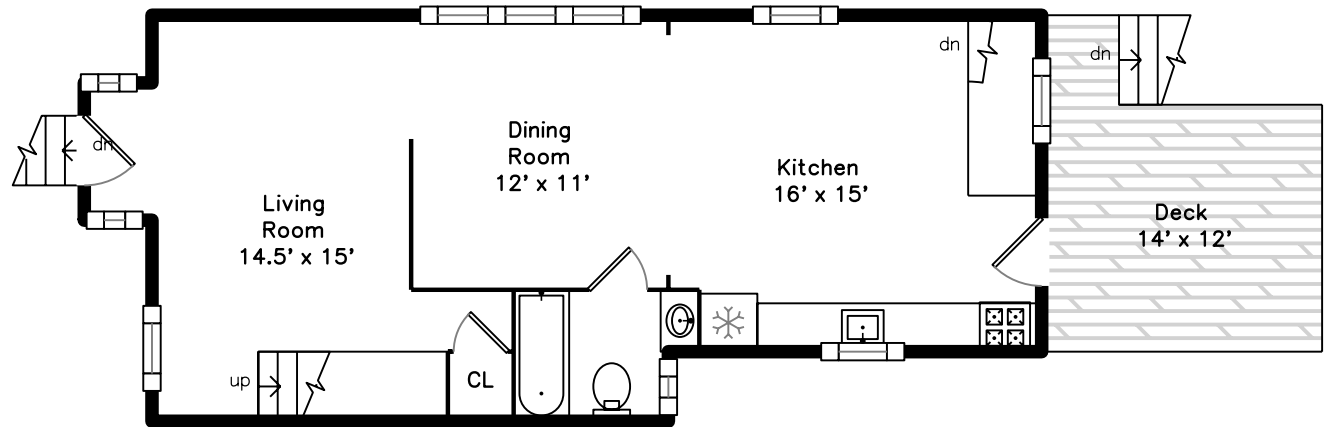

Upper

Main

Lower

28 Berkeley Street
Somerville, MA 02143

PicturePlan by  vis-home

Measurements may not be 100% accurate.

Floor plans are provided for convenience only.

Room sizes are not used to calculate area.

Upper

Main

Lower

Outside

Outside

Outside

Outside

Outside

Living Room

Living Room

Dining Room

Kitchen

Kitchen

Kitchen

Bathroom

Deck