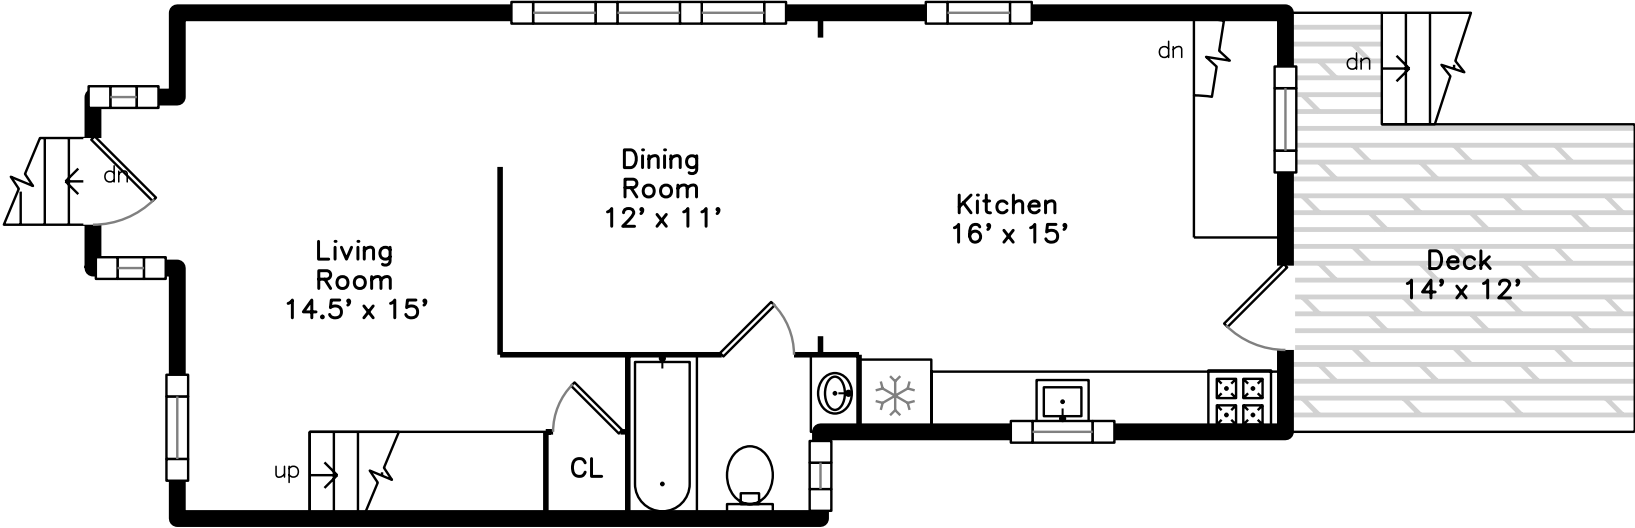

Upper

Main

Lower

28 Berkeley Street
Somerville, MA 02143

PicturePlan by  vis-home

Measurements may not be 100% accurate.

Floor plans are provided for convenience only.

Room sizes are not used to calculate area.

Upper

Main

Lower

Outside

Outside

Outside

Outside

Outside

Living Room

Living Room

Dining Room

Kitchen

Kitchen

Kitchen

Bathroom

Deck