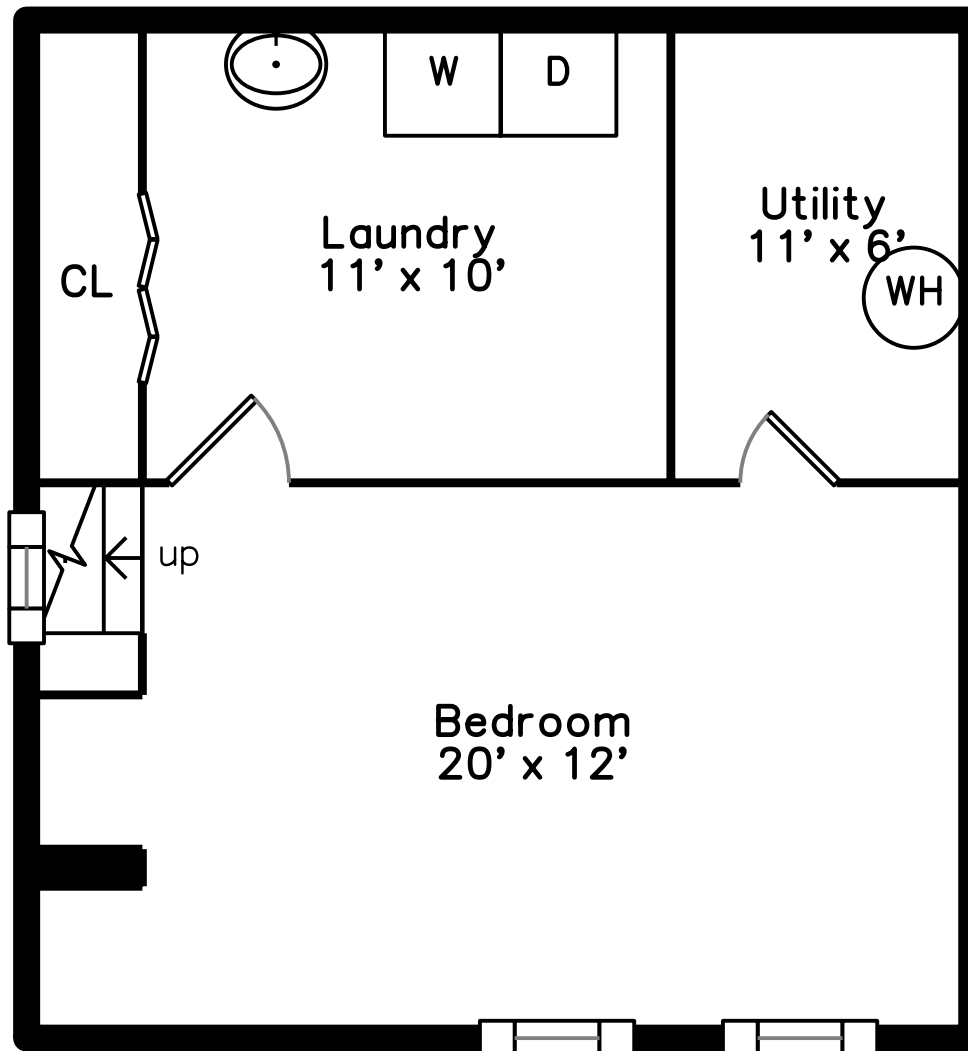

Main

6 Summit Court Circle
Boston, MA 02136

PicturePlan by vis-home

Measurements may not be 100% accurate.
Floor plans are provided for convenience only.
Room sizes are not used to calculate area.

Lower

Basement

Main

Lower

Basement

Outside

Outside

Outside

Outside

Outside

Outside

Outside

Outside

Outside

Outside

Living Room

Living Room

Living Room

Living Room

Dining Room

Kitchen

Kitchen

Kitchen

Bedroom

Bedroom

Bedroom