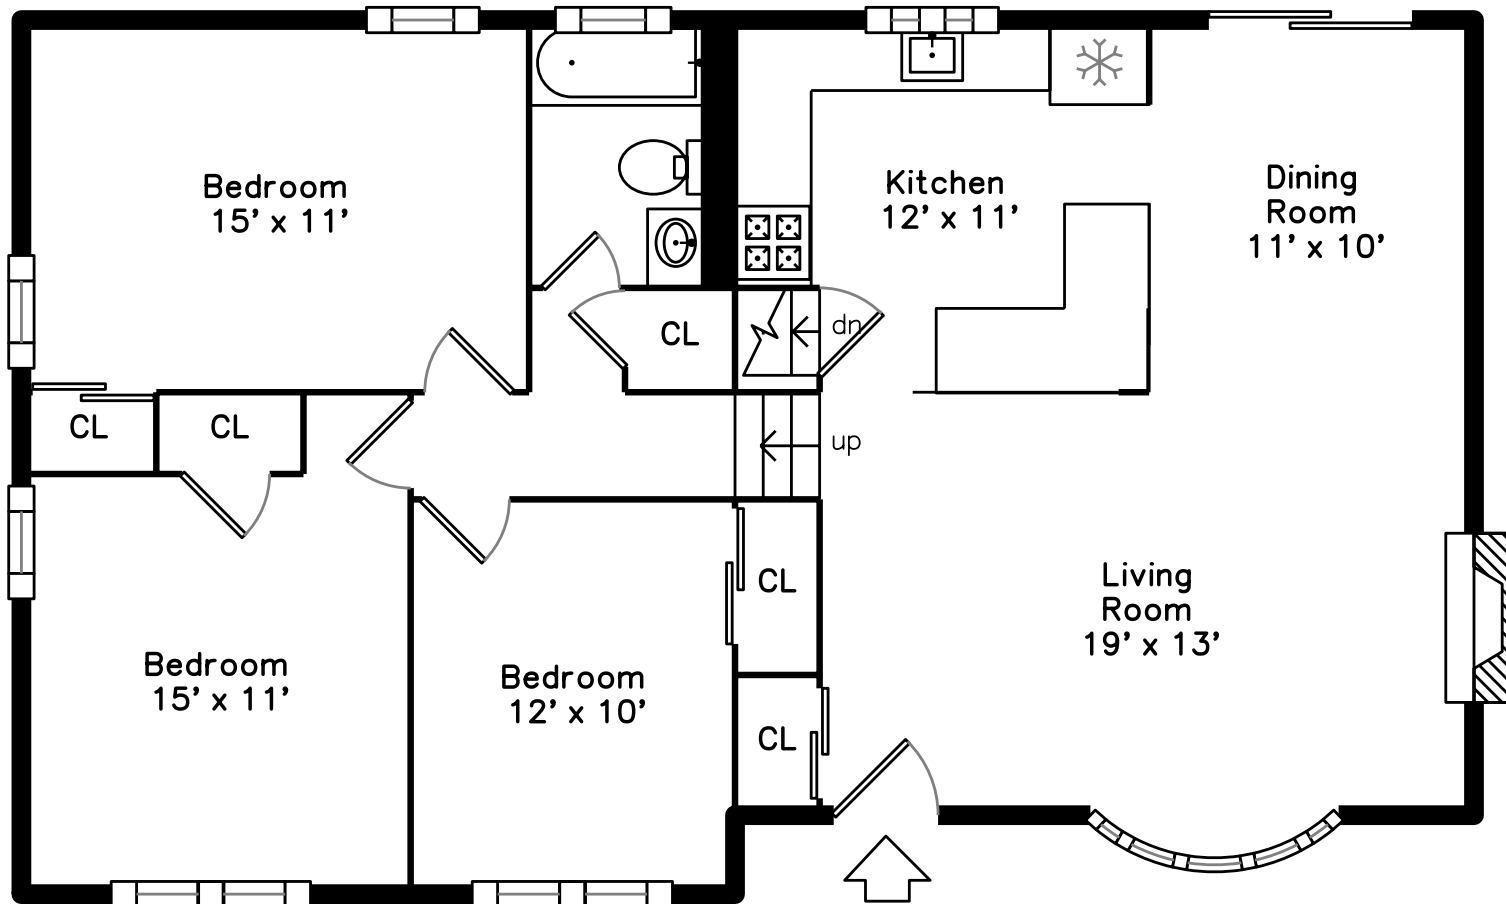

Main

6 Summit Court Circle
Boston, MA 02136

PicturePlan by vis-home

Measurements may not be 100% accurate.
Floor plans are provided for convenience only.
Room sizes are not used to calculate area.

Lower

Basement

Main

Lower

Basement

Outside

Outside

Outside

Outside

Outside

Outside

Outside

Outside

Outside

Outside

Living Room

Living Room

Living Room

Living Room

Dining Room

Kitchen

Kitchen

Kitchen

Bedroom

Bedroom

Bedroom