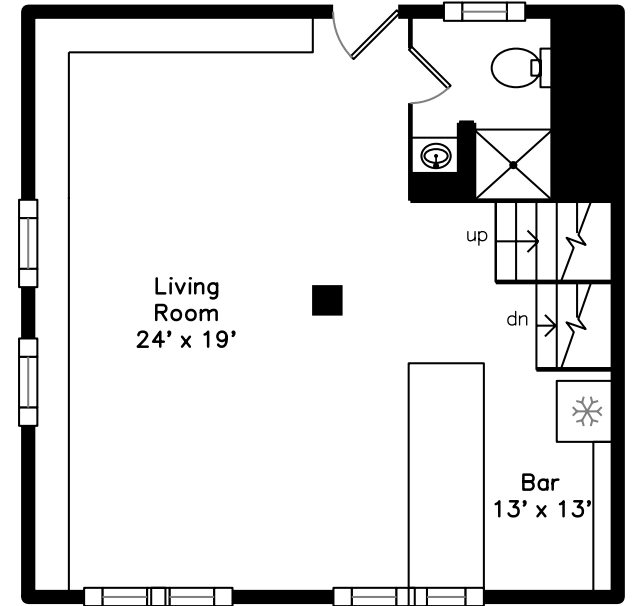

Main

6 Summit Court Circle
Boston, MA 02136

PicturePlan by vis-home

Measurements may not be 100% accurate.
Floor plans are provided for convenience only.
Room sizes are not used to calculate area.

Lower

Basement

Main

Lower

Basement

Outside

Outside

Outside

Outside

Outside

Outside

Outside

Outside

Outside

Outside

Living Room

Living Room

Living Room

Living Room

Dining Room

Kitchen

Kitchen

Kitchen

Bedroom

Bedroom

Bedroom