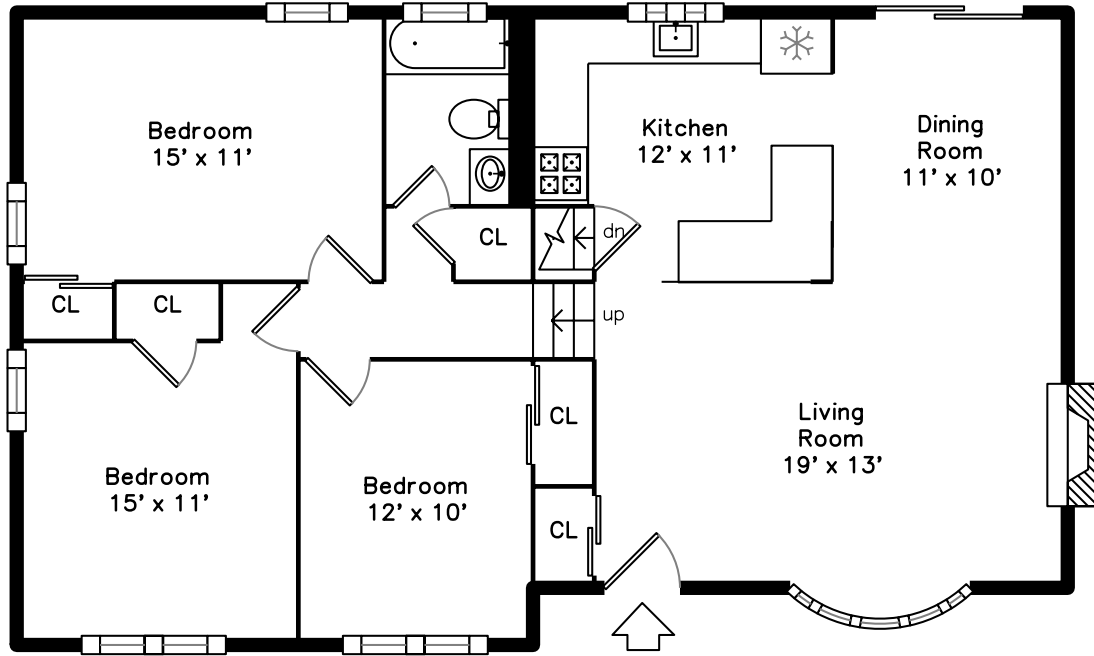

Main

6 Summit Court Circle
Boston, MA 02136

PicturePlan by vis-home

Measurements may not be 100% accurate.
Floor plans are provided for convenience only.
Room sizes are not used to calculate area.

Lower

Basement

Main

Lower

Basement

Outside

Outside

Outside

Outside

Outside

Outside

Outside

Outside

Outside

Outside

Living Room

Living Room

Living Room

Living Room

Dining Room

Kitchen

Kitchen

Kitchen

Bedroom

Bedroom

Bedroom