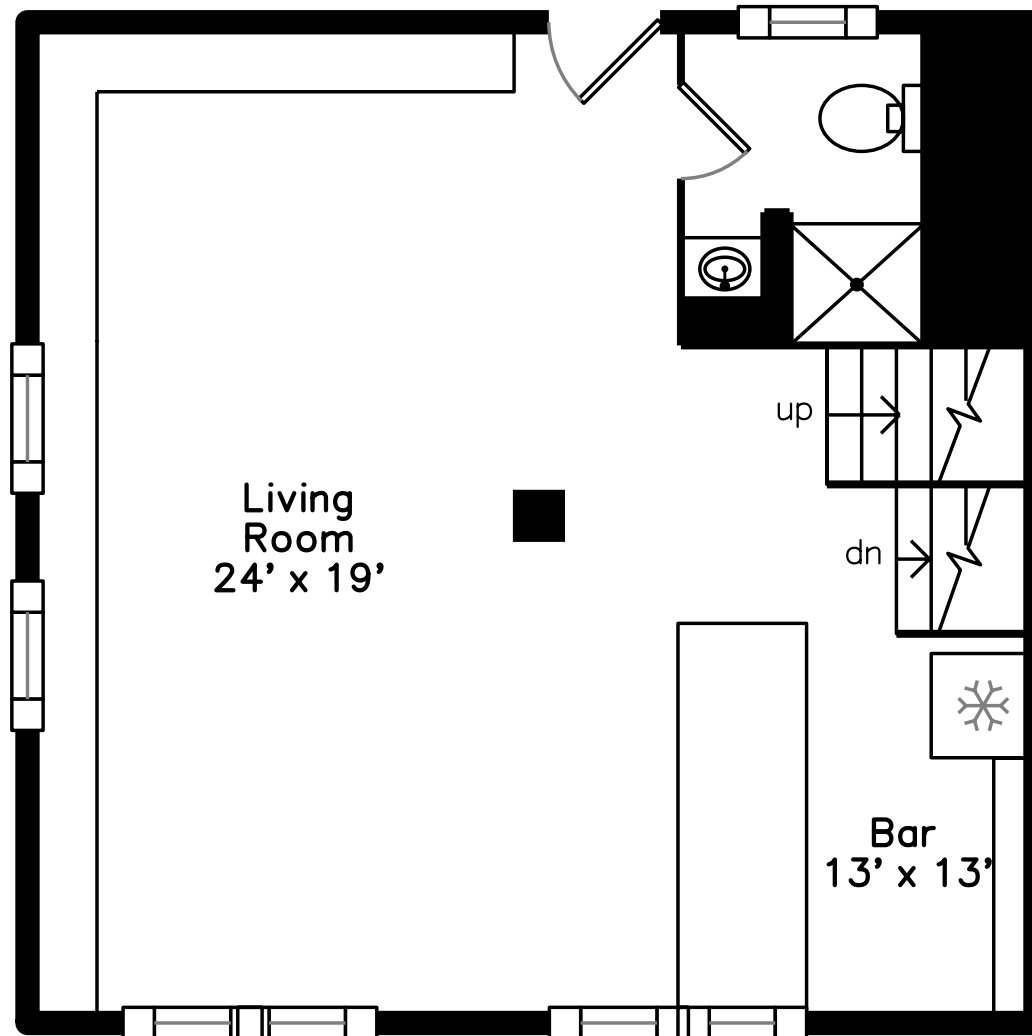

Main

6 Summit Court Circle
Boston, MA 02136

PicturePlan by vis-home

Measurements may not be 100% accurate.
Floor plans are provided for convenience only.
Room sizes are not used to calculate area.

Lower

Basement

Main

Lower

Basement

Outside

Outside

Outside

Outside

Outside

Outside

Outside

Outside

Outside

Outside

Living Room

Living Room

Living Room

Living Room

Dining Room

Kitchen

Kitchen

Kitchen

Bedroom

Bedroom

Bedroom