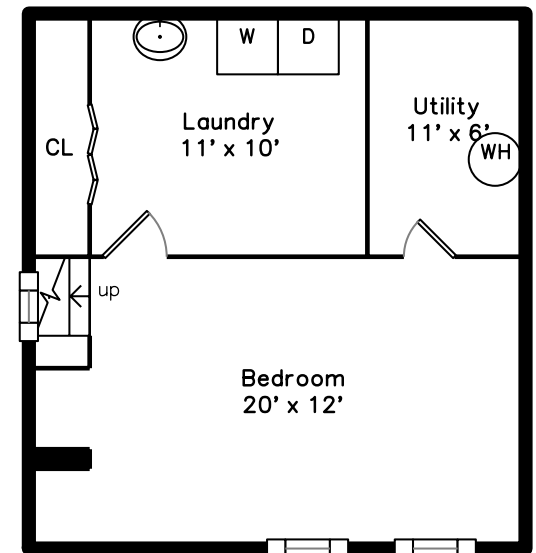

Main

6 Summit Court Circle
Boston, MA 02136

PicturePlan by vis-home

Measurements may not be 100% accurate.
Floor plans are provided for convenience only.
Room sizes are not used to calculate area.

Lower

Basement

Main

Lower

Basement

Outside

Outside

Outside

Outside

Outside

Outside

Outside

Outside

Outside

Outside

Living Room

Living Room

Living Room

Living Room

Dining Room

Kitchen

Kitchen

Kitchen

Bedroom

Bedroom

Bedroom