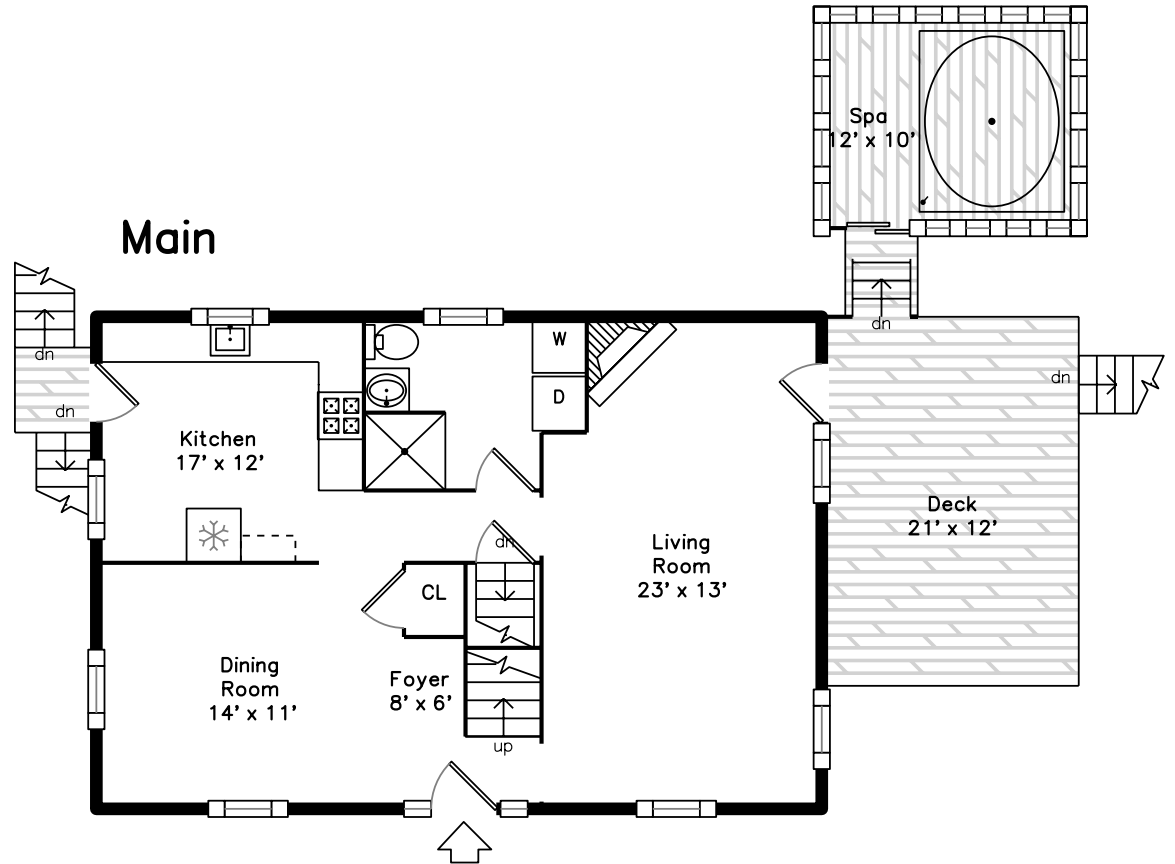

# Upper

12 Palfrey Street  
Boston, MA 02131

PicturePlan by  vis-home

Measurements may not be 100% accurate.  
Floor plans are provided for convenience only.  
Room sizes are not used to calculate area.

# Main

Living Room

Living Room

Living Room

Dining Room

Dining Room

Kitchen

Kitchen

Kitchen

1st Fl Bath & Laundry

1st Fl Bath & Laundry

Master Bedroom

Master Bedroom

Master Bedroom

Bedroom 2

Bedroom 2

Bedroom 3