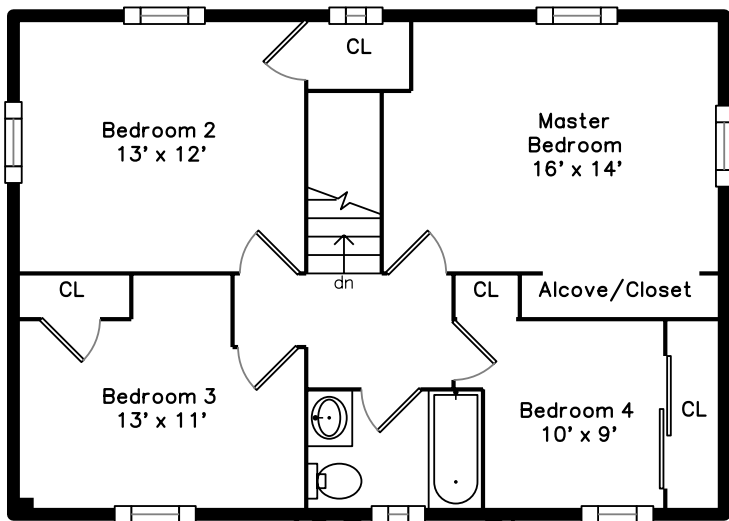

# Upper

12 Palfrey Street  
Boston, MA 02131

PicturePlan by  vis-home

Measurements may not be 100% accurate.  
Floor plans are provided for convenience only.  
Room sizes are not used to calculate area.

# Main

Living Room

Living Room

Living Room

Dining Room

Dining Room

Kitchen

Kitchen

Kitchen

1st Fl Bath & Laundry

1st Fl Bath & Laundry

Master Bedroom

Master Bedroom

Master Bedroom

Bedroom 2

Bedroom 2

Bedroom 3