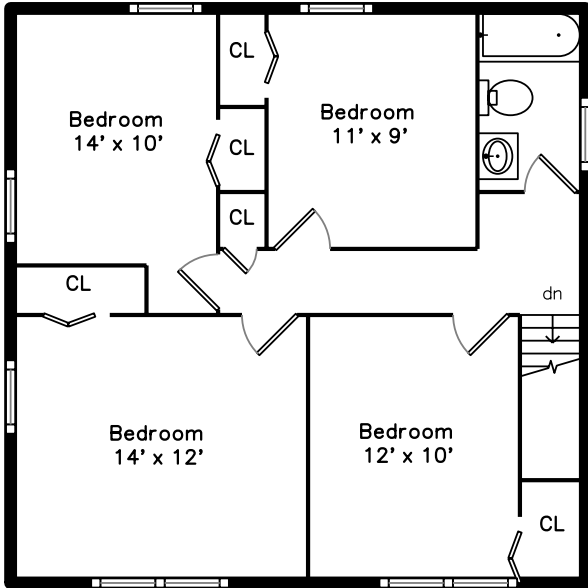

Upper

Main

Basement

155 Glenellen Road
Boston, MA 02132

PicturePlan by  vis-home

Measurements may not be 100% accurate.
Floor plans are provided for convenience only.
Room sizes are not used to calculate area.

Upper

Main

Basement

Outside

Outside

Outside

Outside

Outside

Foyer

Living Room

Living Room

Dining Room

Dining Room

Kitchen

Kitchen

Kitchen

Bedroom

Bathroom

Bonus Room

Bonus Room

Utility