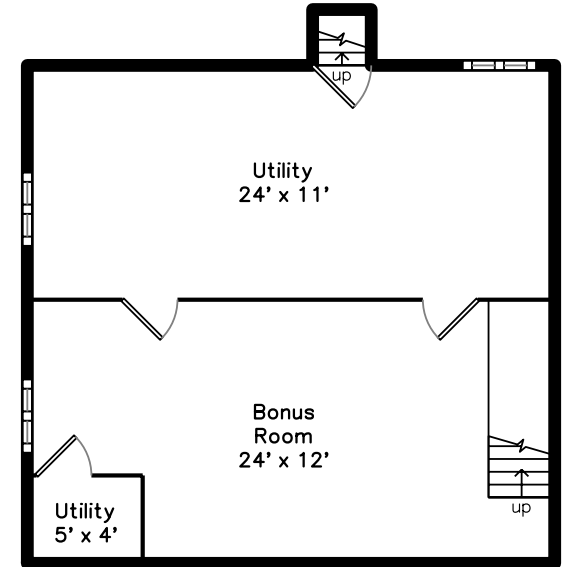

Upper

Main

Basement

155 Glenellen Road
Boston, MA 02132

PicturePlan by  vis-home

Measurements may not be 100% accurate.
Floor plans are provided for convenience only.
Room sizes are not used to calculate area.

Upper

Main

Basement

Outside

Outside

Outside

Outside

Outside

Foyer

Living Room

Living Room

Dining Room

Dining Room

Kitchen

Kitchen

Kitchen

Bedroom

Bathroom

Bonus Room

Bonus Room

Utility