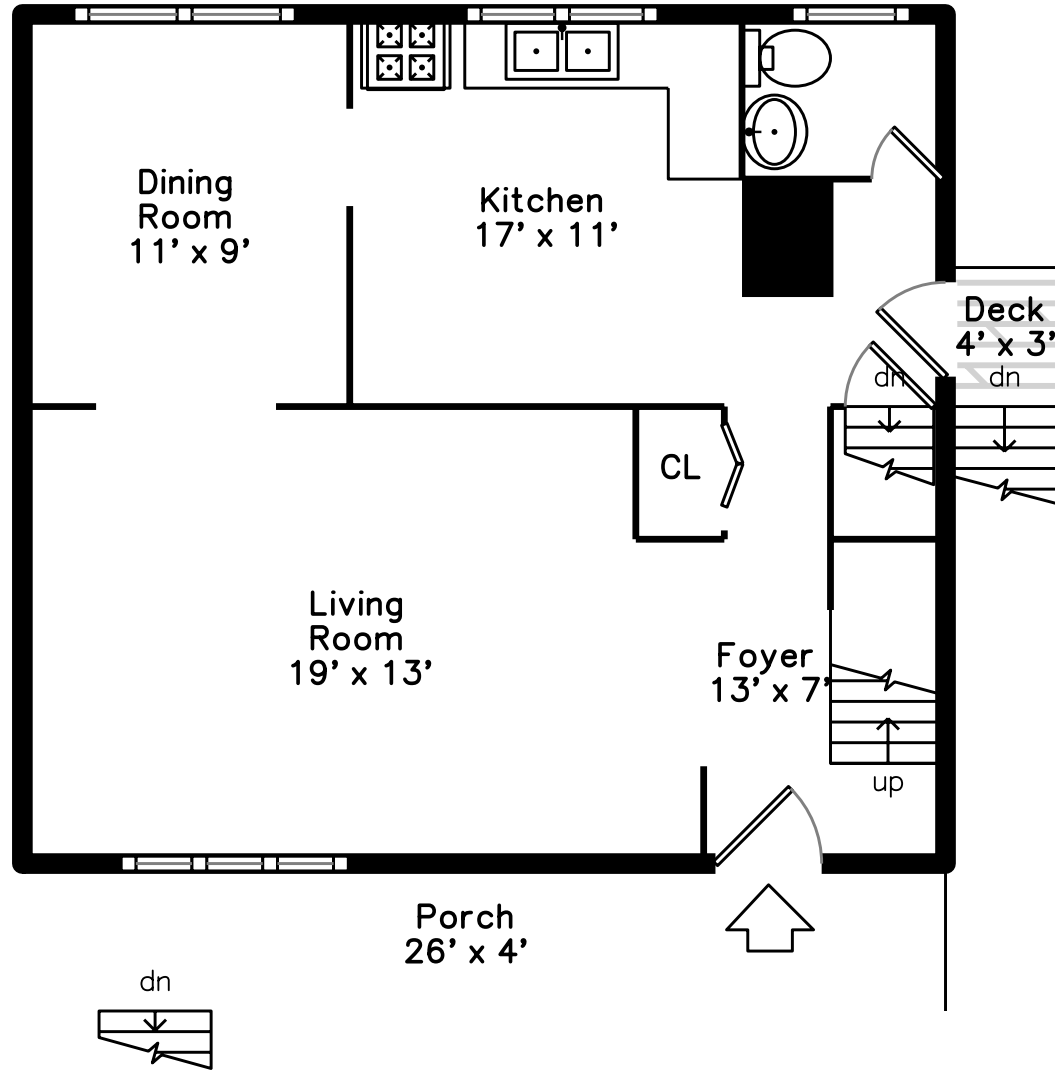

Upper

Main

Basement

155 Glenellen Road
Boston, MA 02132

PicturePlan by  vis-home

Measurements may not be 100% accurate.
Floor plans are provided for convenience only.
Room sizes are not used to calculate area.

Upper

Main

Basement

Outside

Outside

Outside

Outside

Outside

Foyer

Living Room

Living Room

Dining Room

Dining Room

Kitchen

Kitchen

Kitchen

Bedroom

Bathroom

Bonus Room

Bonus Room

Utility