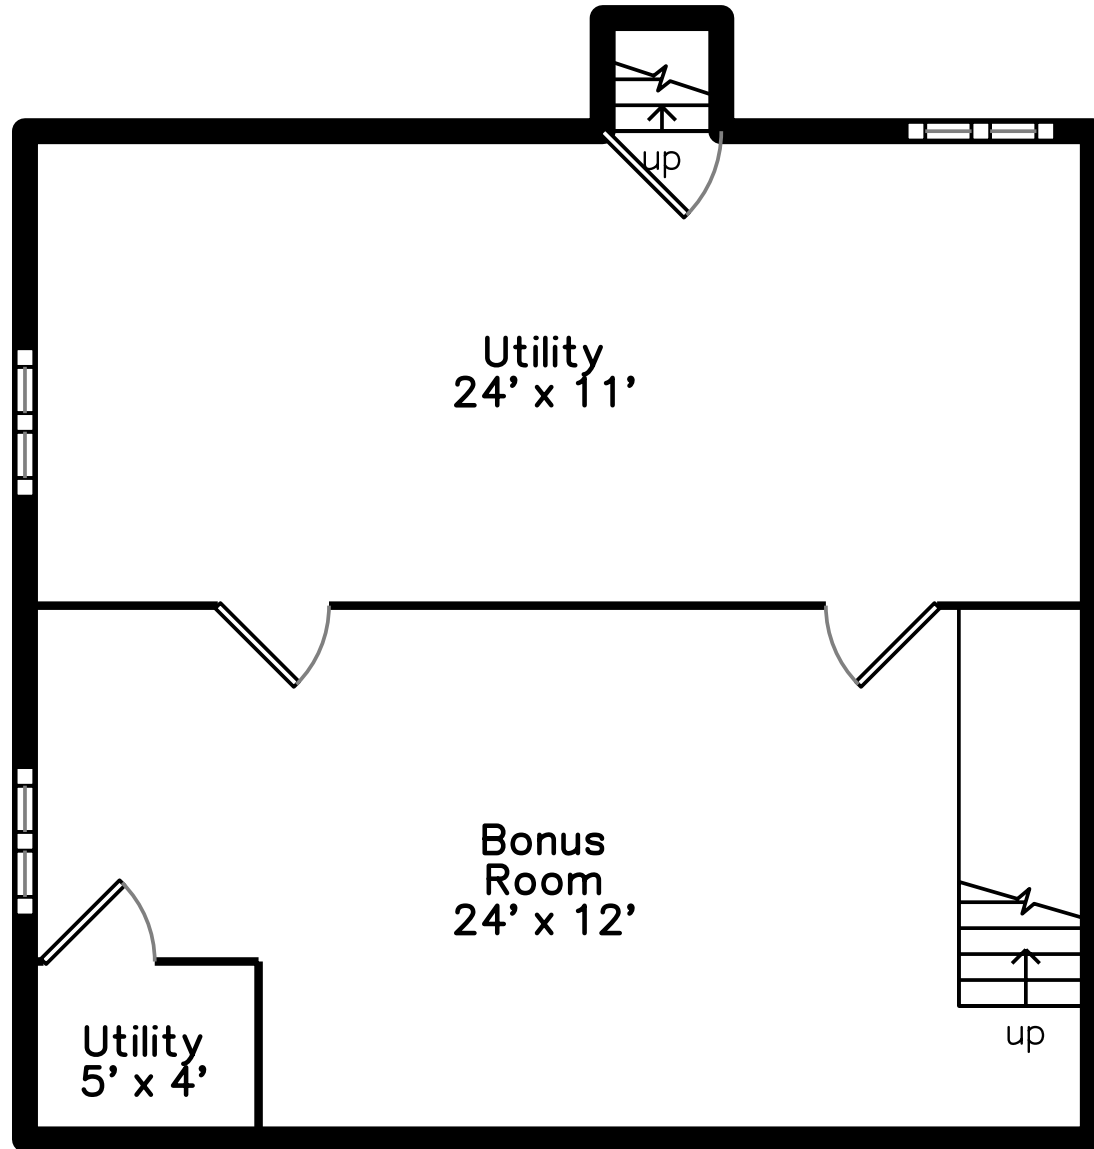

Upper

Main

Basement

155 Glenellen Road
Boston, MA 02132

PicturePlan by  vis-home

Measurements may not be 100% accurate.
Floor plans are provided for convenience only.
Room sizes are not used to calculate area.

Upper

Main

Basement

Outside

Outside

Outside

Outside

Outside

Foyer

Living Room

Living Room

Dining Room

Dining Room

Kitchen

Kitchen

Kitchen

Bedroom

Bathroom

Bonus Room

Bonus Room

Utility