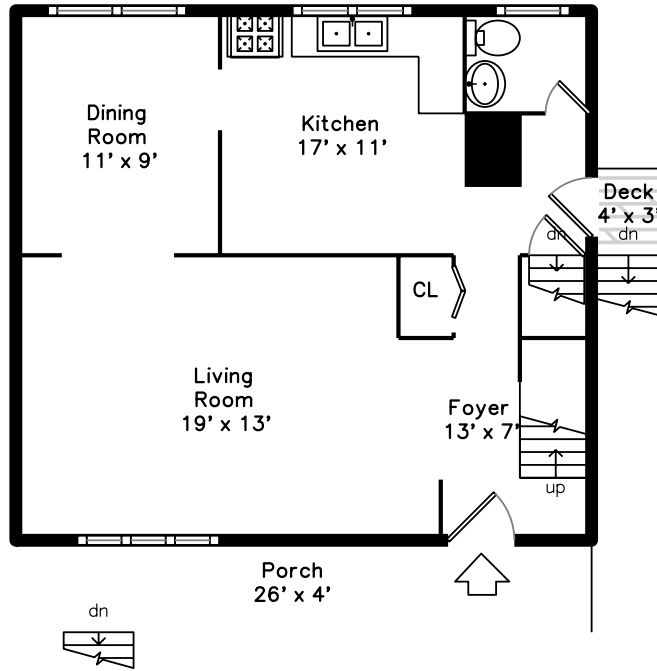

Upper

Main

Basement

155 Glenellen Road
Boston, MA 02132

PicturePlan by  vis-home

Measurements may not be 100% accurate.
Floor plans are provided for convenience only.
Room sizes are not used to calculate area.

Upper

Main

Basement

Outside

Outside

Outside

Outside

Outside

Foyer

Living Room

Living Room

Dining Room

Dining Room

Kitchen

Kitchen

Kitchen

Bedroom

Bathroom

Bonus Room

Bonus Room

Utility