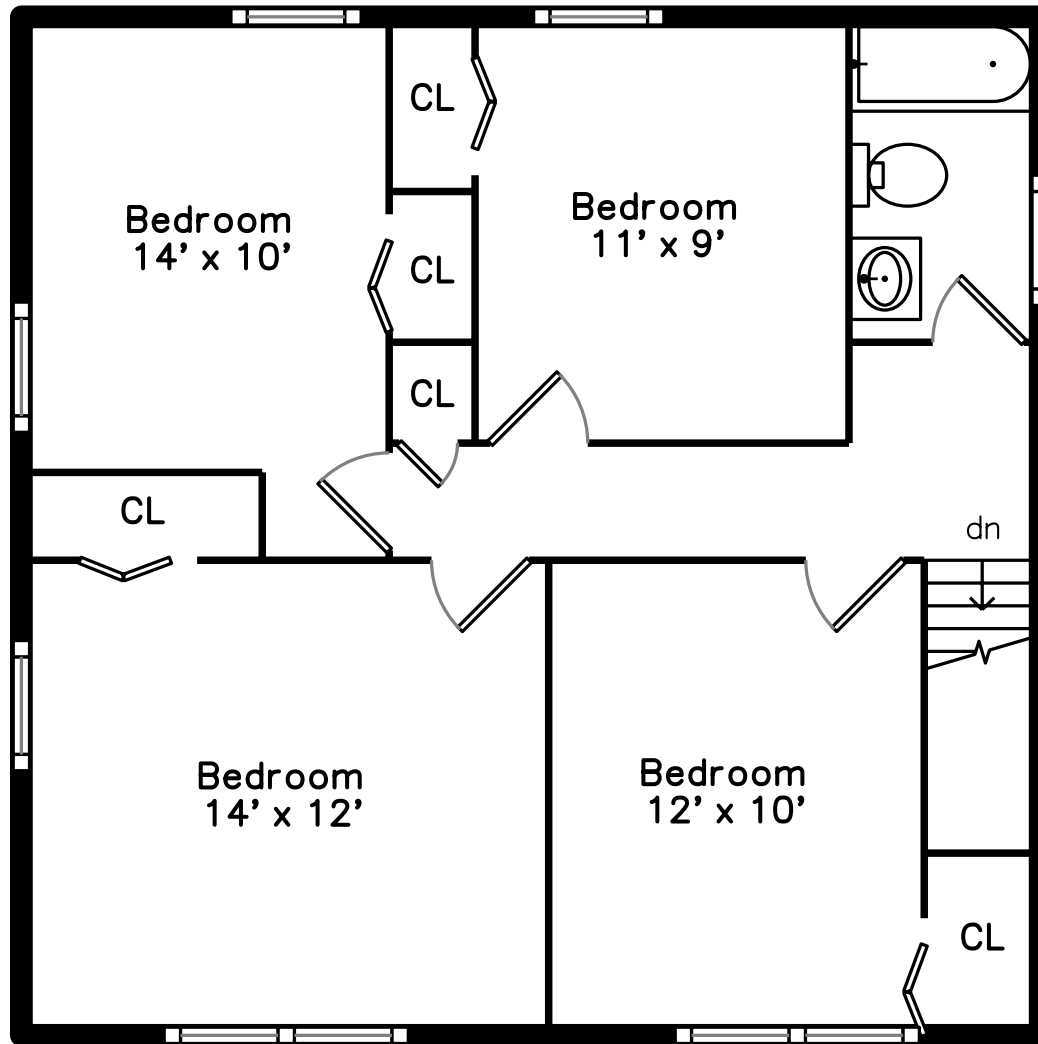

Upper

Main

Basement

155 Glenellen Road
Boston, MA 02132

PicturePlan by  vis-home

Measurements may not be 100% accurate.
Floor plans are provided for convenience only.
Room sizes are not used to calculate area.

Upper

Main

Basement

Outside

Outside

Outside

Outside

Outside

Foyer

Living Room

Living Room

Dining Room

Dining Room

Kitchen

Kitchen

Kitchen

Bedroom

Bathroom

Bonus Room

Bonus Room

Utility